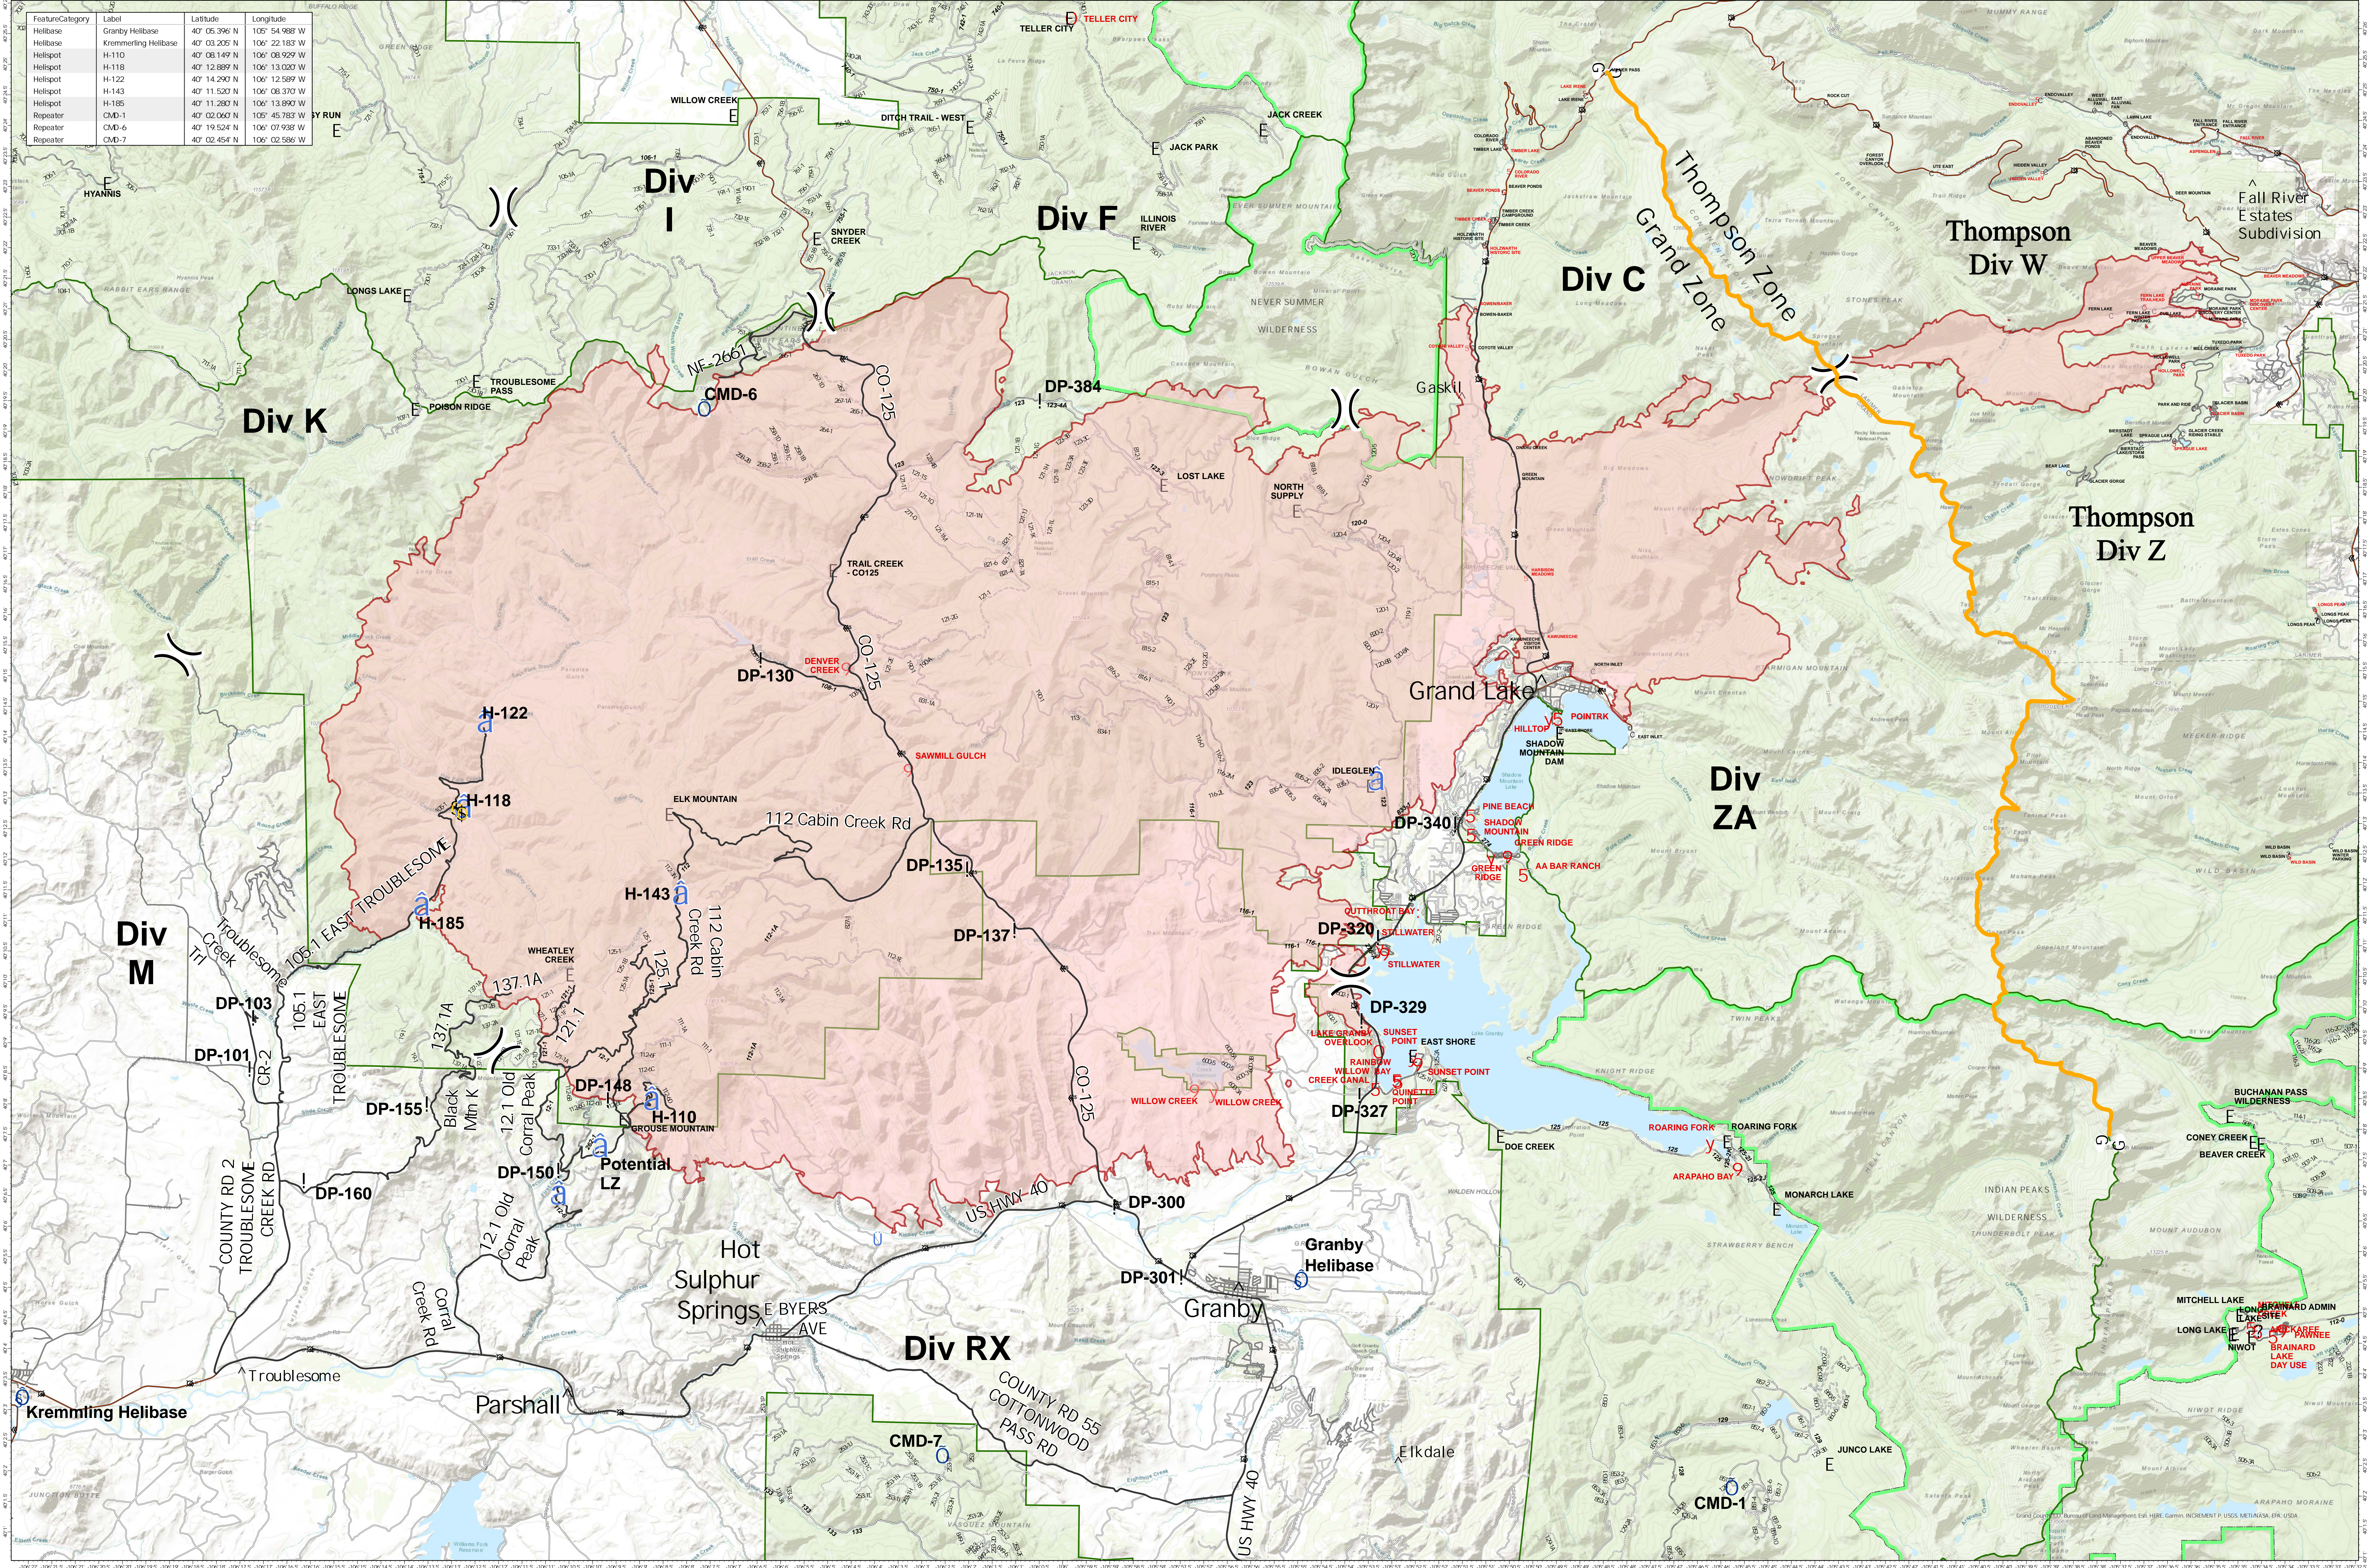

# Transportation - East Troublesome - Grand Zone

November 4, 2020

**EAST TROUBLESOME - GRAND ZONE**  
**WY-MRF-000408**

10/31/20 2145 hrs  
 193,804 Total Acres  
 188,915 Grand Zone  
 4,889 Thompson Zone

^ City  
 — Roads  
 ! Drop Point

⊕ Helibase  
 ⓐ Unimproved Landing Area  
 ⓐ Helispot

⊕ Repeater  
 ⓐ Safety Zone  
 ⊕ Staging Area

ⓐ Zone Break  
 )( Division Break  
 ■ Fire Perimeter

□ FS Boundary  
 □ Wilderness  
 — ZoneBreak

RM Type 3 Team

0 1.5 3 Miles