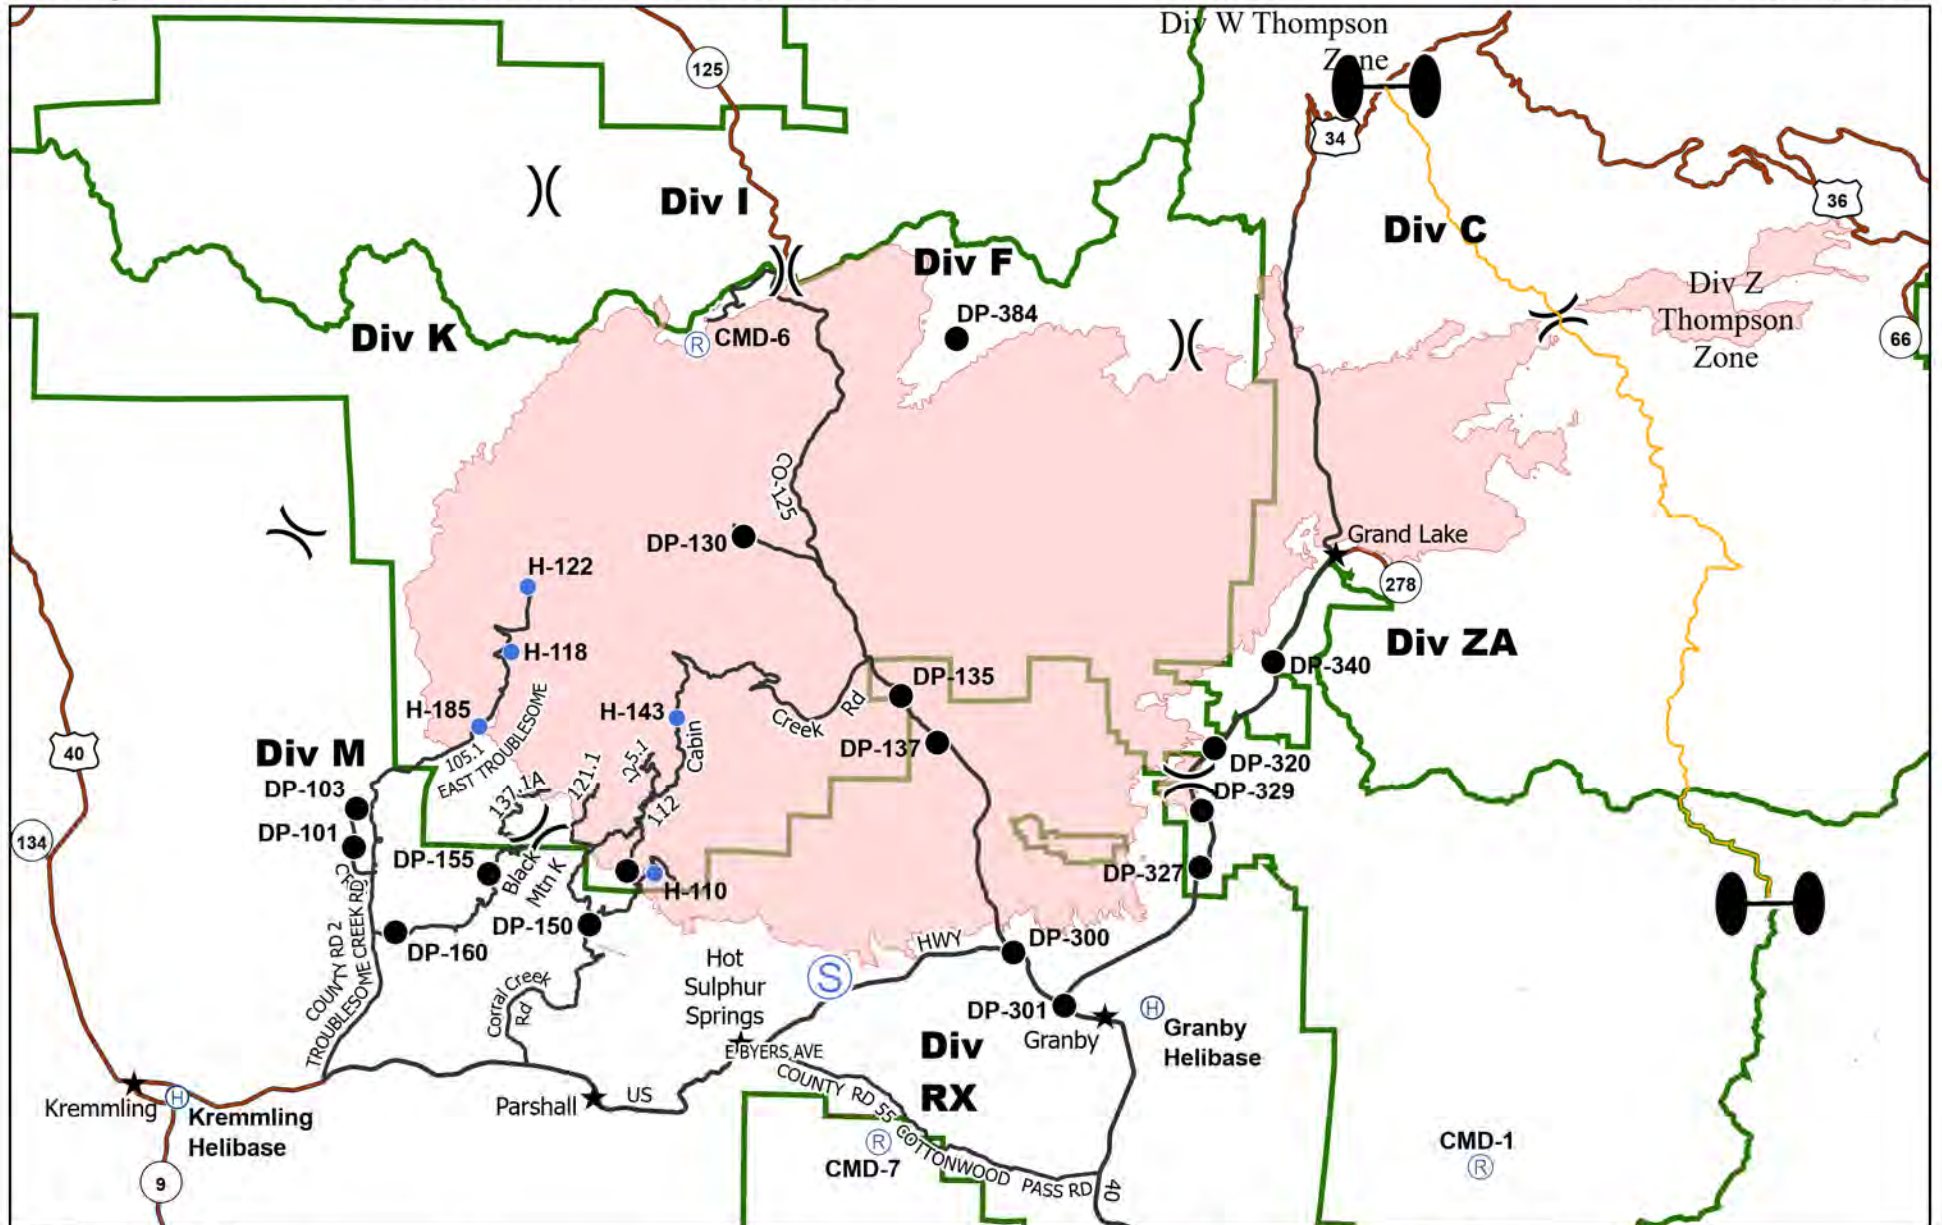

Transportation - East Troublesome - Grand Zone

November 4, 2020

Fire perimeter as of 10/31/20 2145 hrs
 193,804 Total Acres
 188,915 Grand Zone
 4,889 Thompson Zone

- City
- Roads
- Drop Point
- Helibase
- Helispot
- Repeater
- Staging Area
- Zone Break
- Division Break
- Fire Perimeter
- FS Boundary
- Label_Point
- ZoneBreak