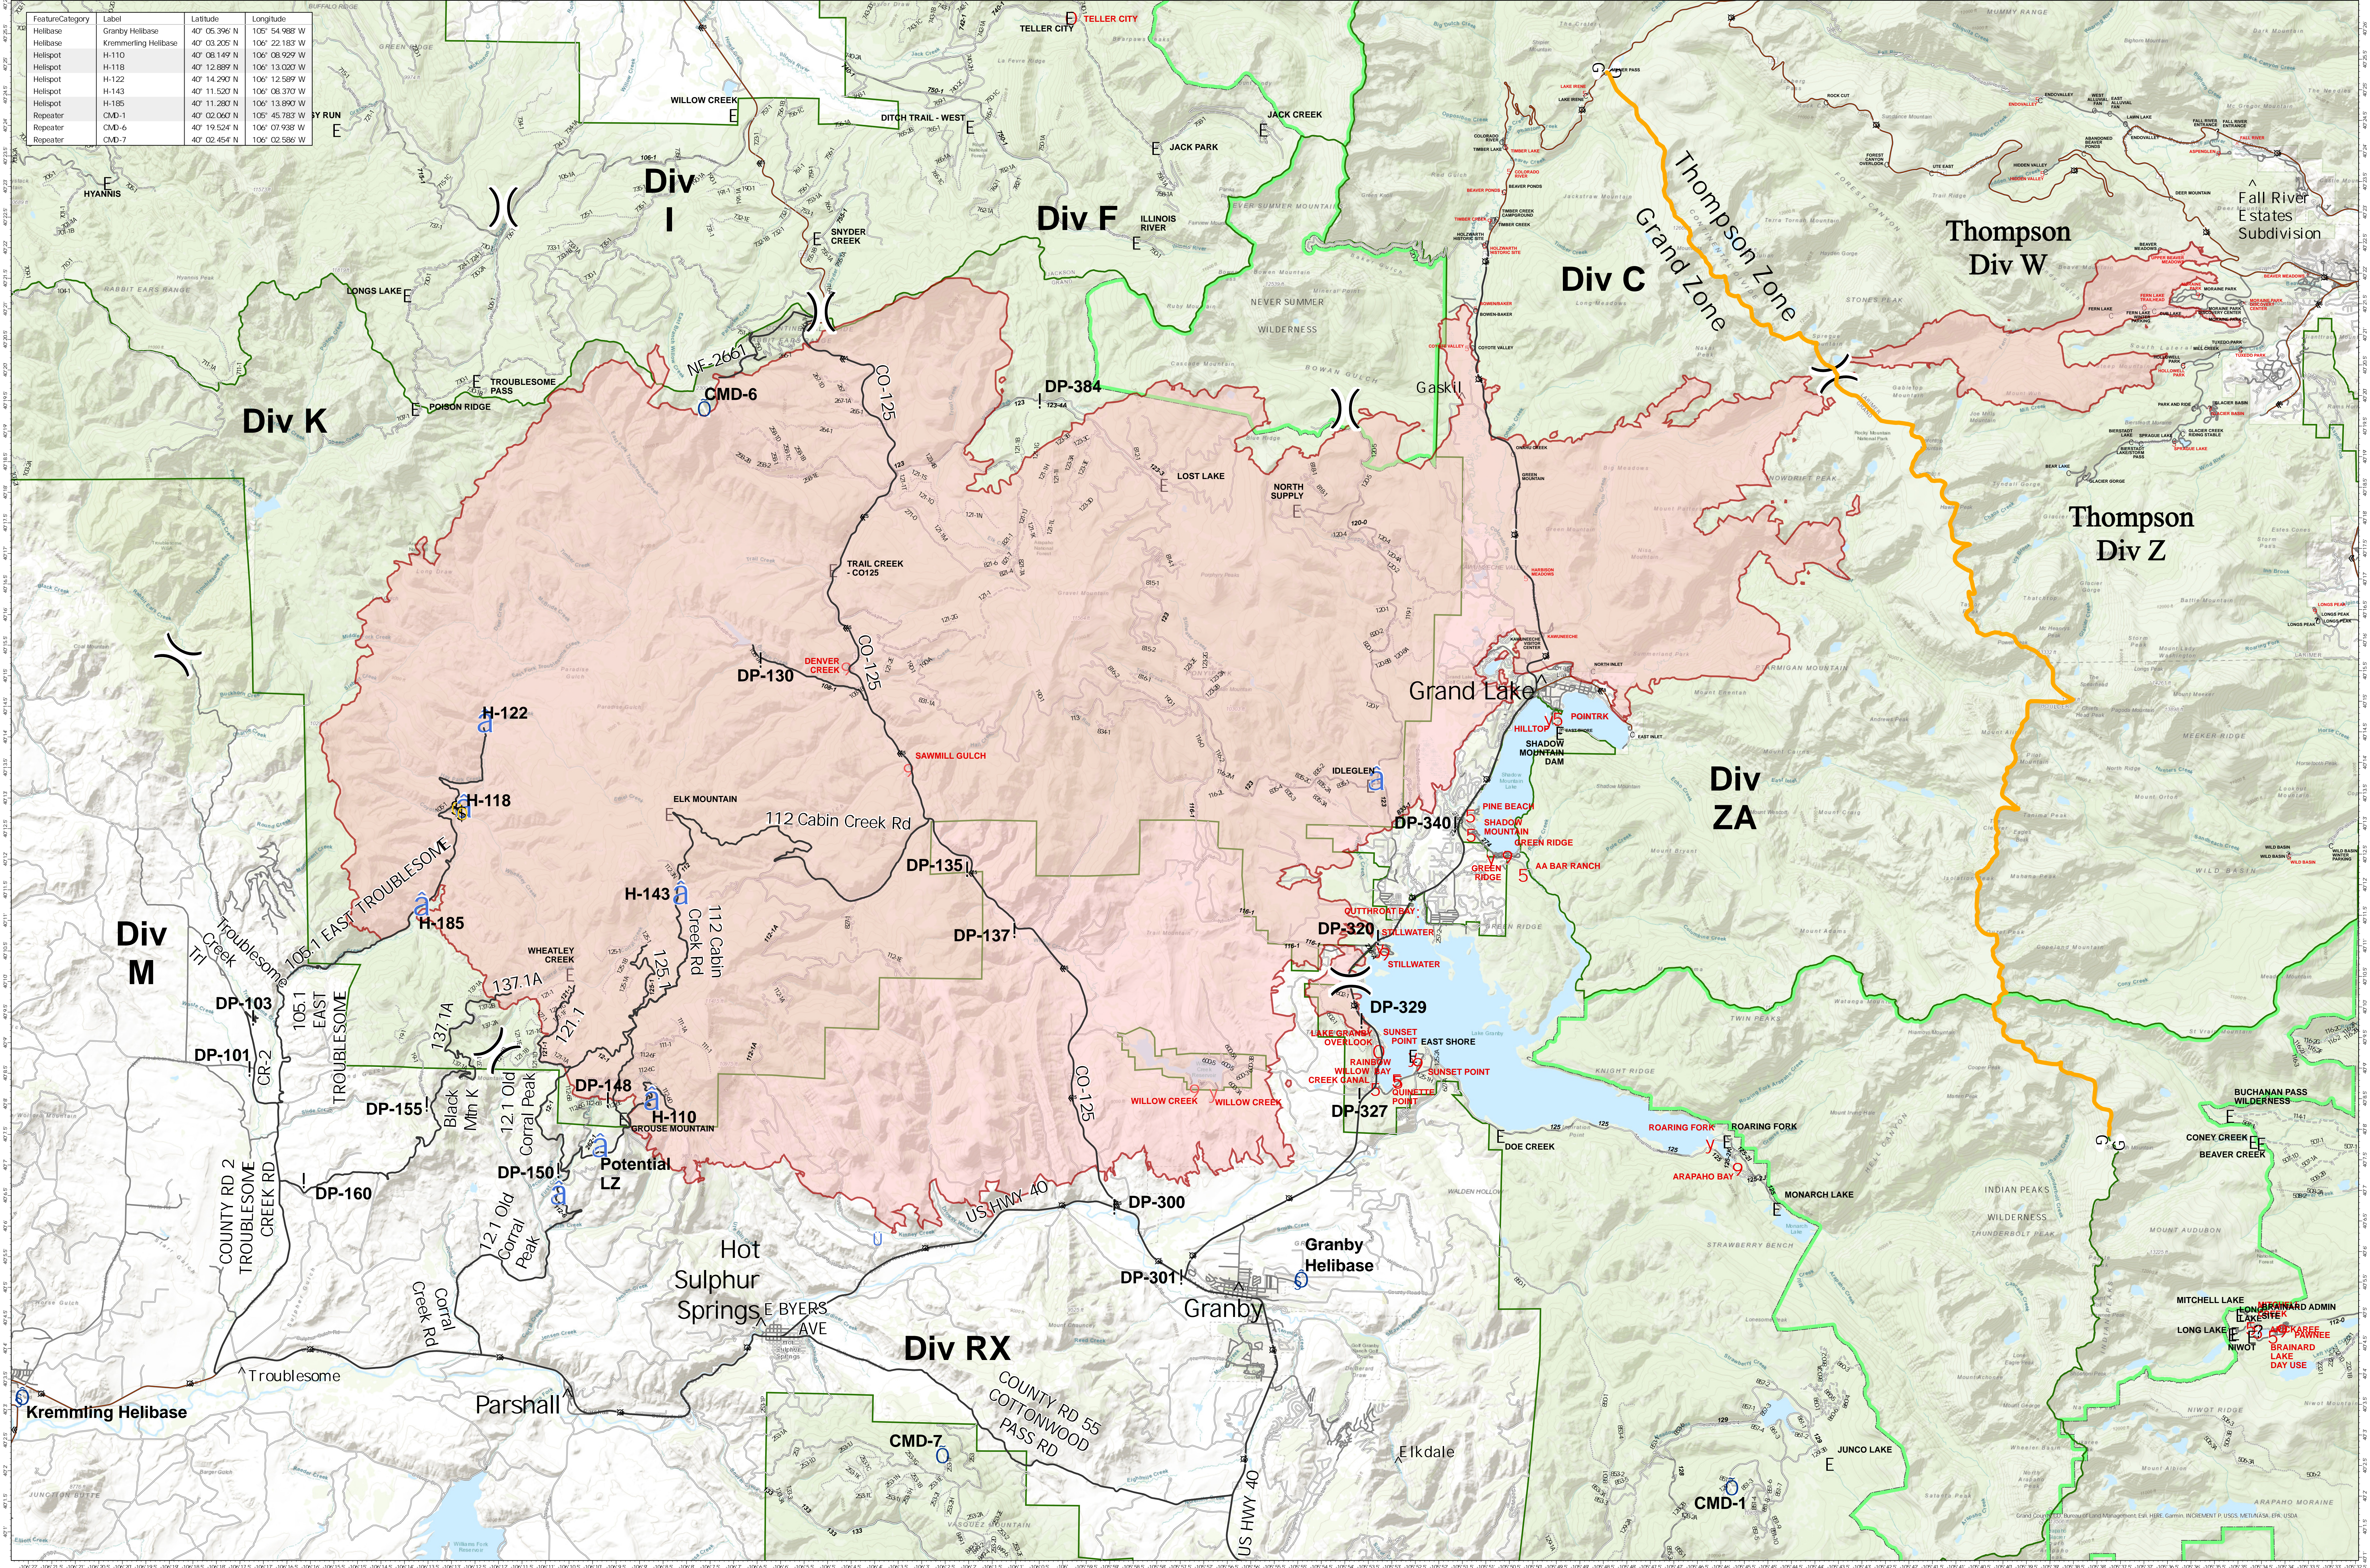

Transportation - East Troublesome - Grand Zone

November 5, 2020

FeatureCategory	Label	Latitude	Longitude
Helibase	Granby Helibase	40° 05.396' N	105° 54.988' W
Helibase	Kremmring Helibase	40° 03.205' N	106° 22.183' W
Helispot	H-110	40° 08.149' N	106° 08.929' W
Helispot	H-118	40° 12.889' N	106° 13.050' W
Helispot	H-122	40° 14.290' N	106° 12.589' W
Helispot	H-143	40° 11.520' N	106° 08.370' W
Helispot	H-185	40° 11.280' N	106° 13.890' W
Repeater	CMD-1	40° 02.060' N	105° 45.783' W
Repeater	CMD-6	40° 19.524' N	106° 07.938' W
Repeater	CMD-7	40° 02.454' N	106° 02.586' W

EAST TROUBLESOME - GRAND ZONE
WY-MRF-000408

10/31/20 2145 hrs
 193,804 Total Acres
 188,915 Grand Zone
 4,889 Thompson Zone

- ^ City
- Roads
- ! Drop Point

- ⊙ Helibase
- ⊙ Unimproved Landing Area
- ⊙ Helispot
- ⊙ Repeater
- ⊙ Safety Zone
- ⊙ Staging Area

- ⊙ Zone Break
-) Division Break
- Fire Perimeter

- FS Boundary
- Wilderness
- ZoneBreak

RM Type 3 Team