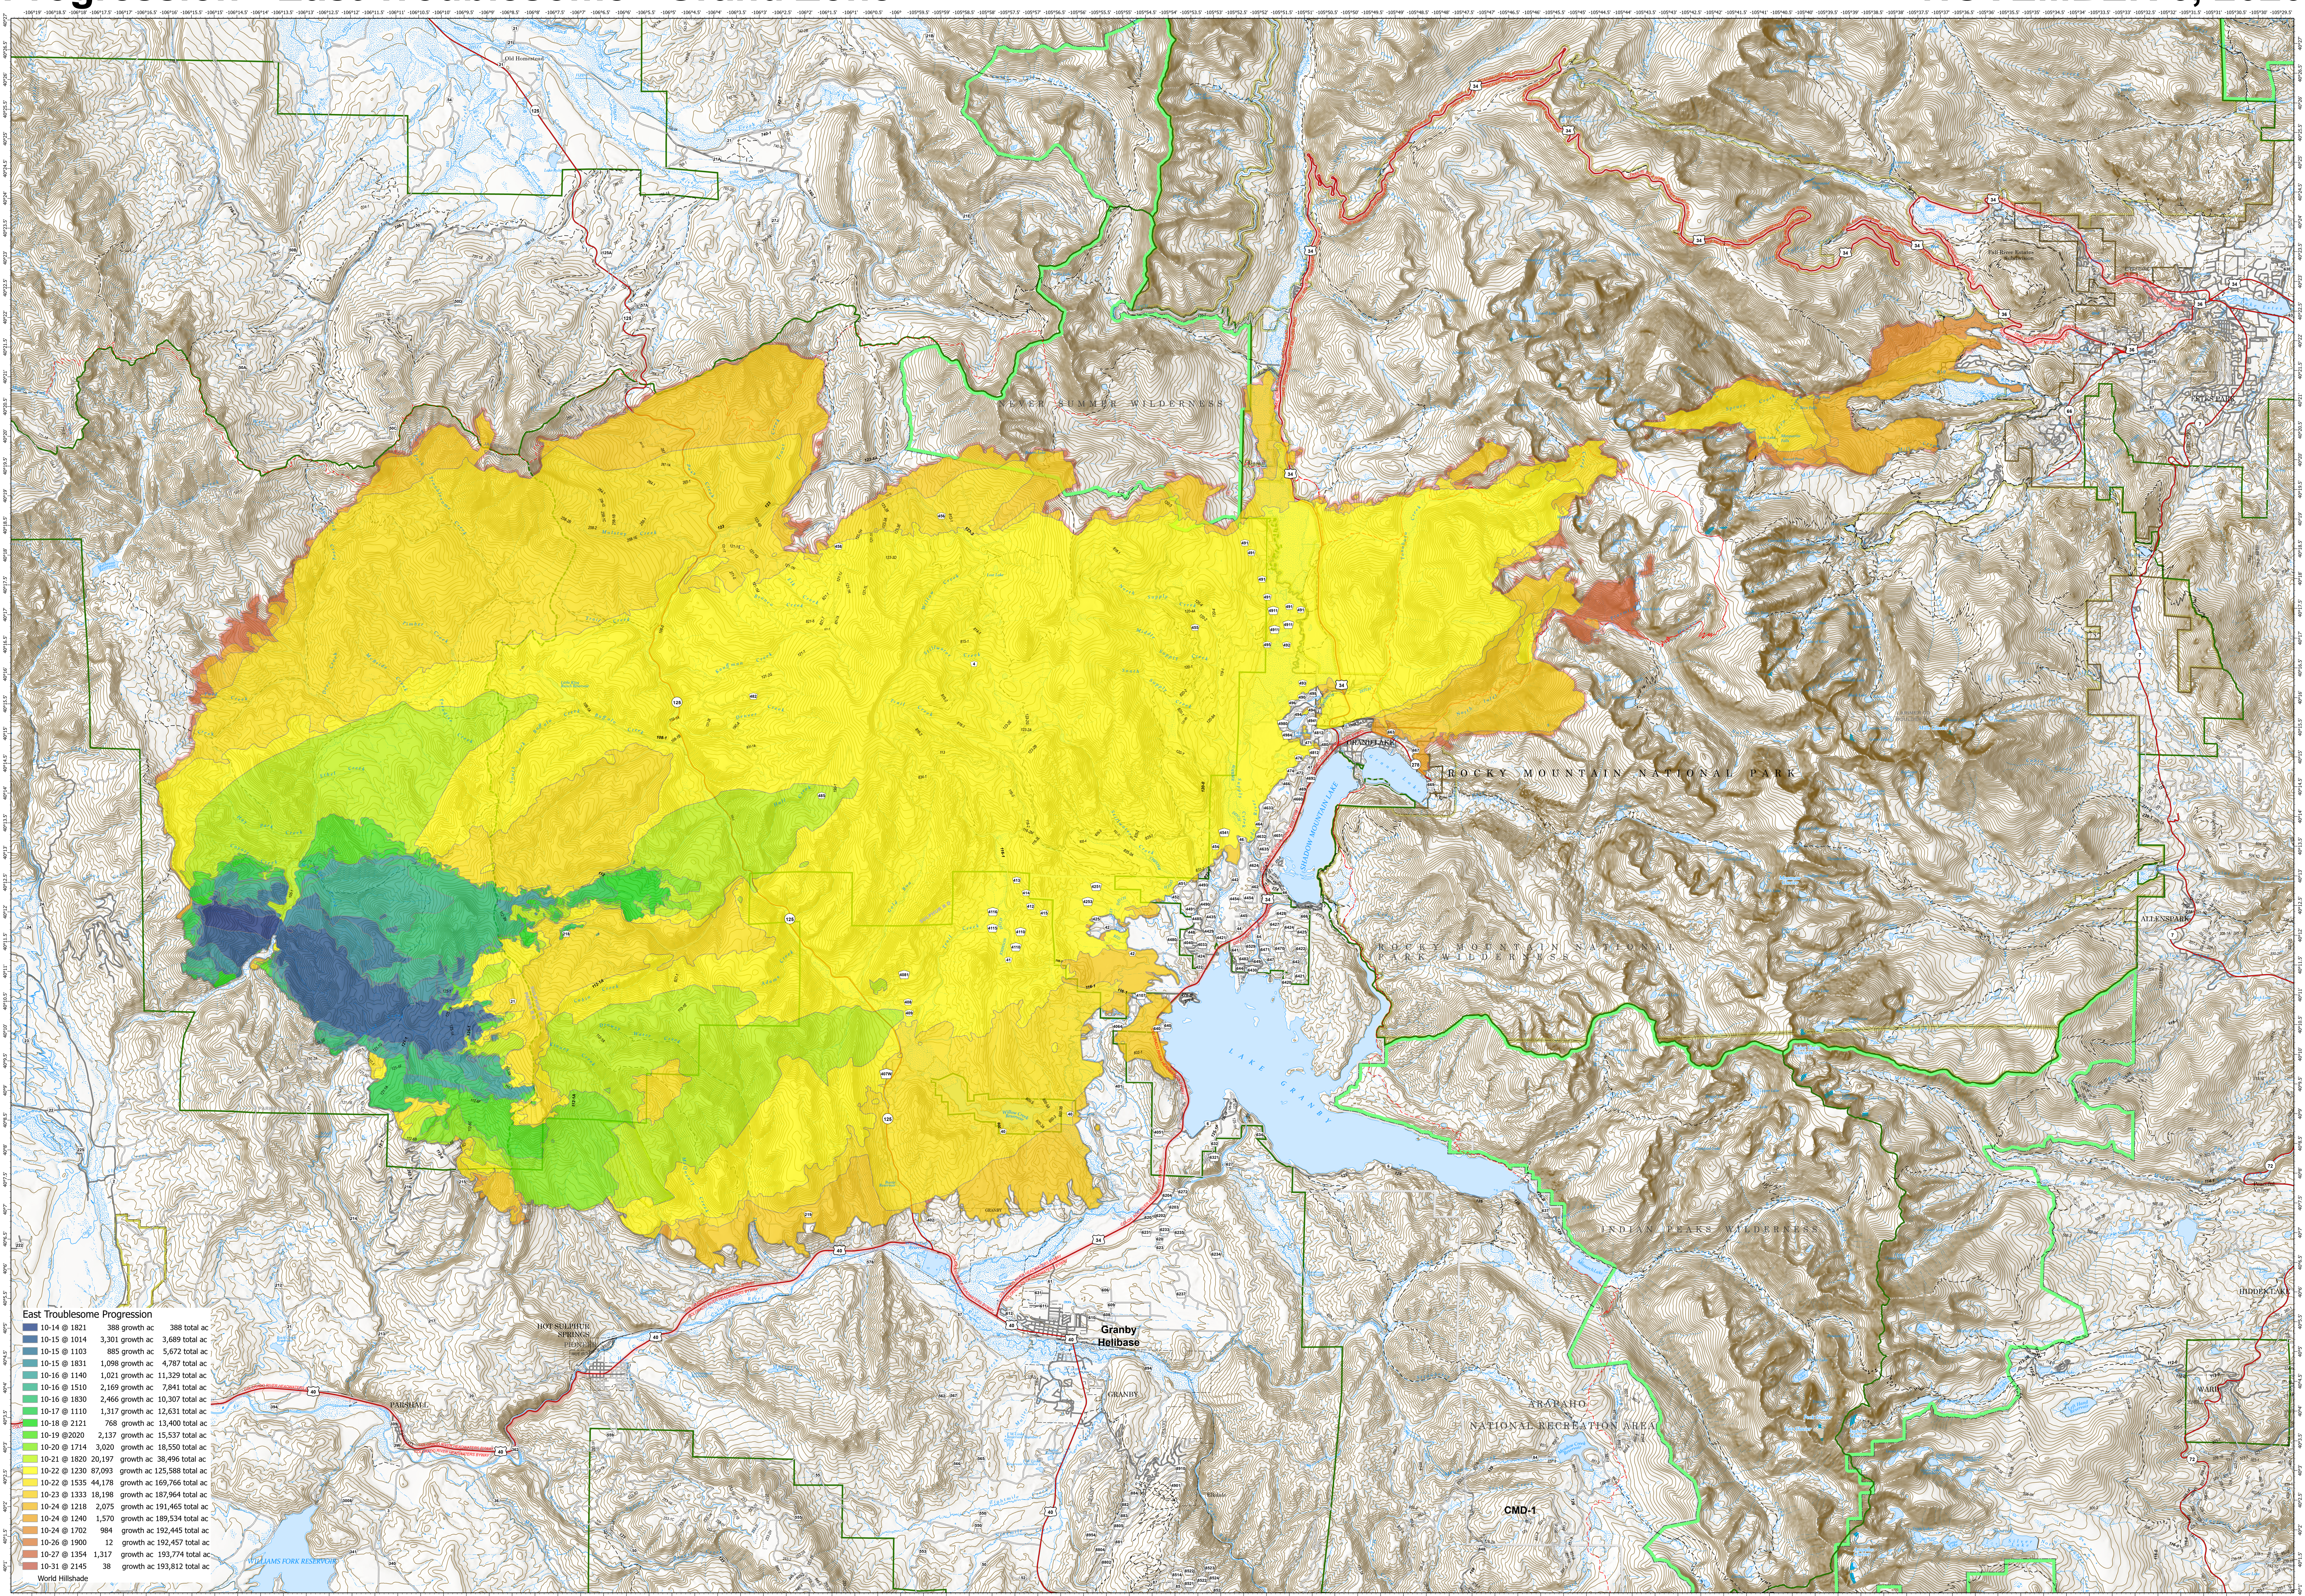

Progression - East Troublesome - Grand Zone

NOVEMBER 6, 2020

EAST TROUBLESOME - GRAND ZONE WY-MRF-000408

- Scenic_Byways
- FS_Ranger_Districts
- County_Boundary
- Aerial Ignition
- Camp
- Culvert
- Dozer Push
- Fire Station
- Hazard
- FS_Proclaimed_Forest_Grassland
- Wilderness
- Event Point
- Airstrip or Airport
- Clean Up Area
- Dip Site
- Fence - Cut/Damaged
- First Aid Station
- FS_Administrative_Forest
- State_Boundary
- Aerial Hazard
- Bridge
- Closure
- Drop Point
- Fire Origin
- Gate