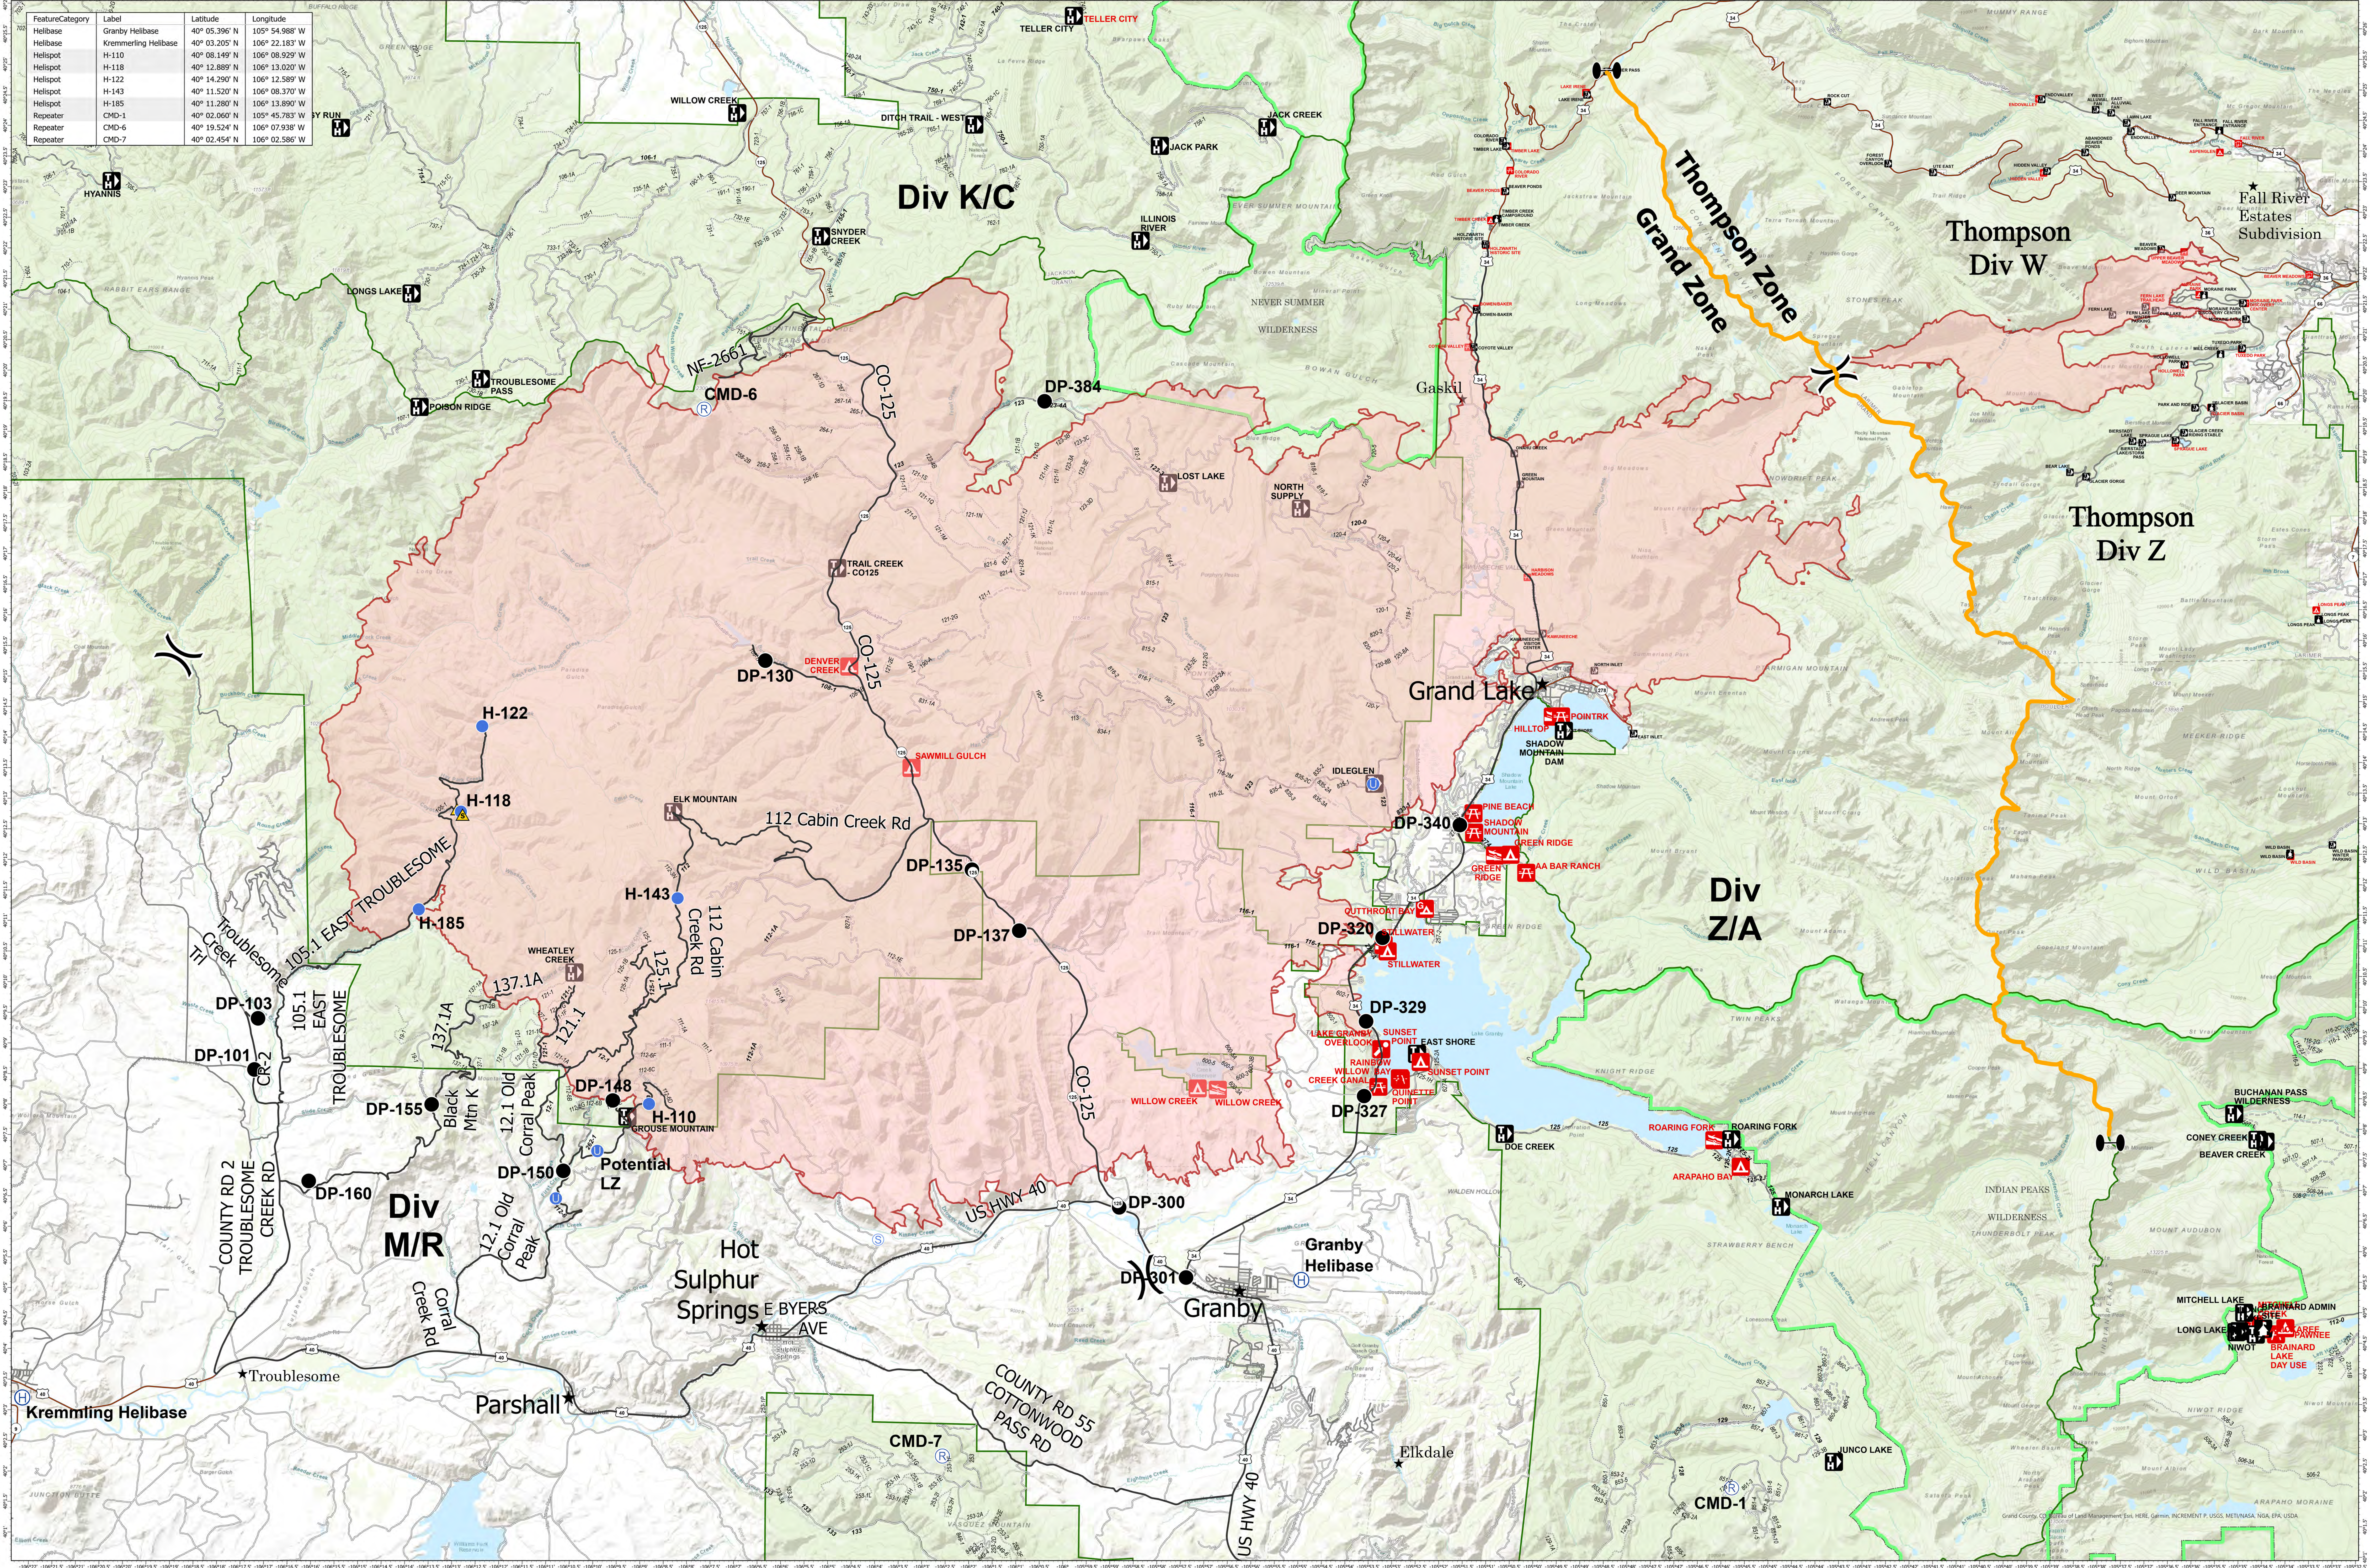

# Transportation - East Troublesome - Grand Zone

November 6, 2020

FeatureCategory	Label	Latitude	Longitude
Helibase	Granby Helibase	40° 05.396' N	105° 54.988' W
Helibase	Kremmerling Helibase	40° 03.205' N	106° 22.183' W
Helispot	H-110	40° 08.149' N	106° 08.329' W
Helispot	H-118	40° 12.889' N	106° 13.020' W
Helispot	H-122	40° 14.290' N	106° 12.589' W
Helispot	H-143	40° 11.520' N	106° 08.370' W
Helispot	H-185	40° 11.280' N	106° 13.890' W
Repeater	CMD-1	40° 02.060' N	105° 45.783' W
Repeater	CMD-6	40° 19.524' N	106° 07.938' W
Repeater	CMD-7	40° 02.454' N	106° 02.586' W

**EAST TROUBLESOME - GRAND ZONE**  
**WY-MRF-000408**

11/04/20 1850 hrs  
 193,812 Total Acres  
 188,915 Grand Zone  
 4,897 Thompson Zone

- ★ City
- Roads
- Drop Point

- ⊕ Helibase
- Unimproved Landing Area
- Helispot
- Ⓡ Repeater
- ⚠ Safety Zone
- Ⓢ Staging Area

- ⊕ Zone Break
- ⌘ Division Break
- ▭ Fire Perimeter

- ▭ FS Boundary
- ▭ Wilderness
- ZoneBreak

**RM Type 3 Team**