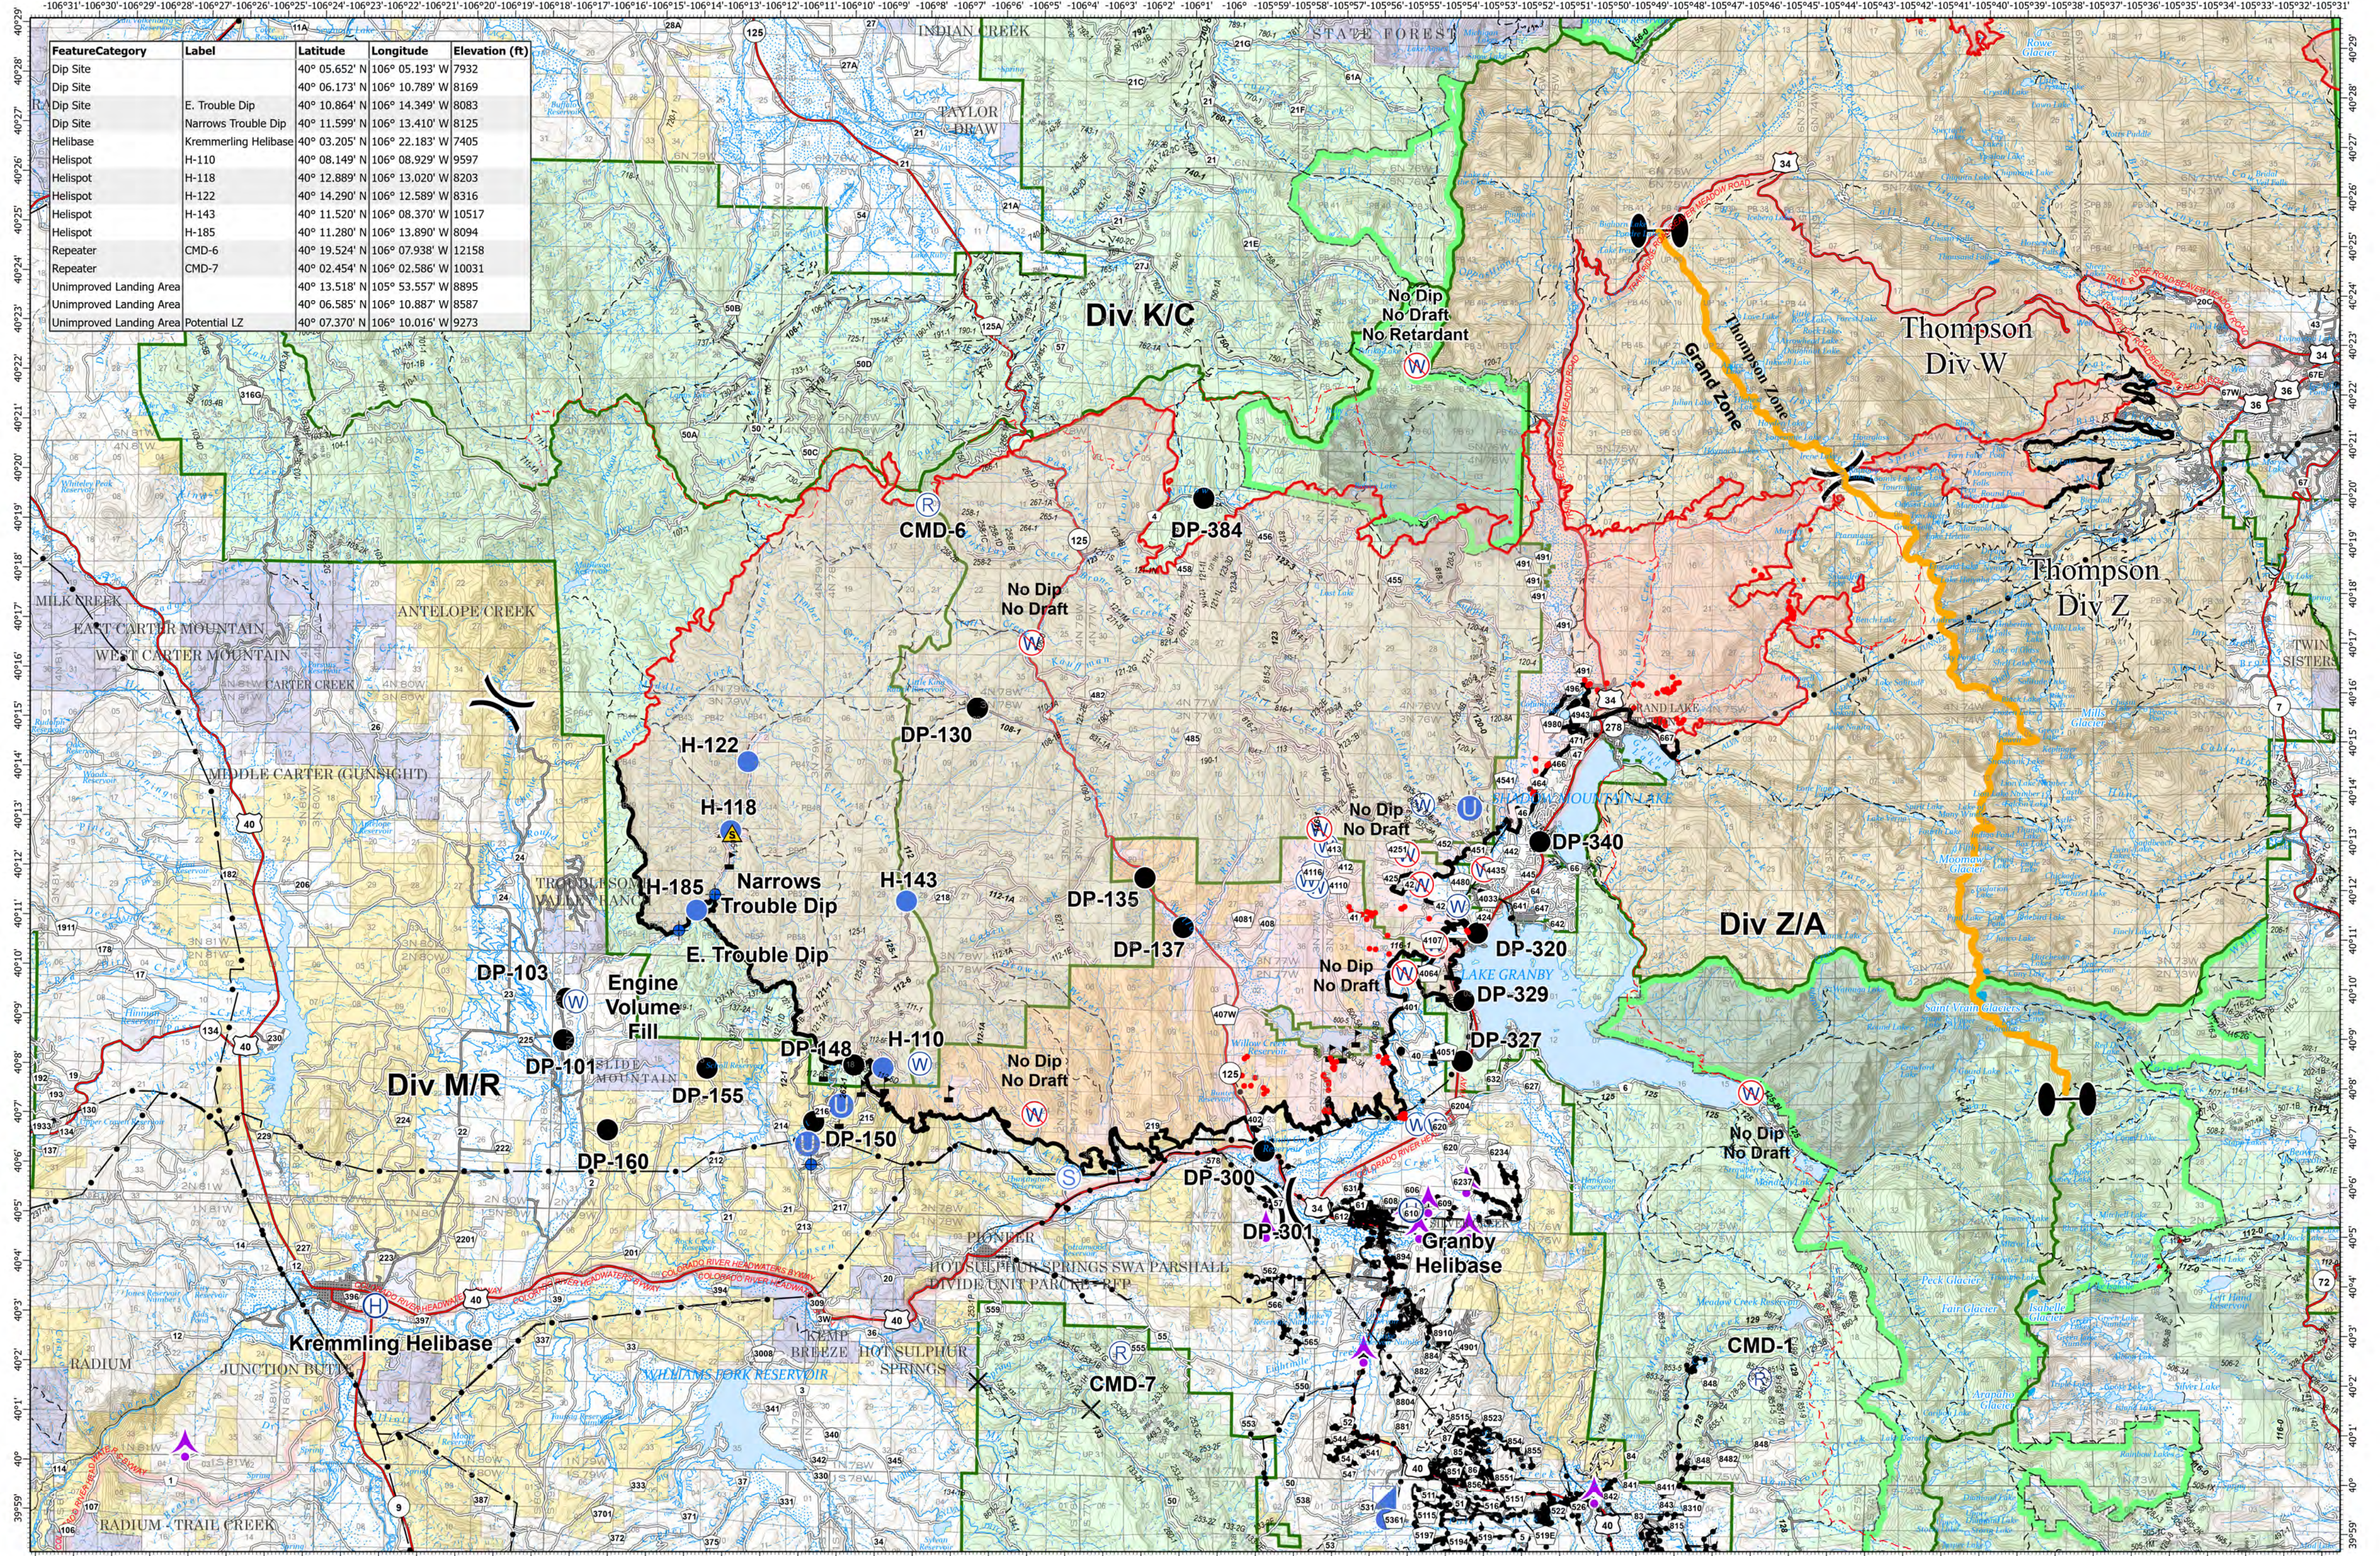

Air Operations - East Troublesome - Grand Zone

November 6, 2020

EAST TROUBLESOME - GRAND ZONE
 11/04/20 1850 hrs
 193,812 Total Acres
 188,915 Grand Zone
 4,897 Thompson Zone

● IR Isolated Heat	✕ Closure	⊕ Helibase	⊠ Incident Command Post	⊙ Staging Area	⚠ Value at Risk) Division Break	▭ IR Heat Perimeter
⚡ Aerial Hazard	⊕ Dip Site	⊙ Unimproved Landing Area	⊙ Repeater	⊙ Water Source	⚠ Zone Break	▭ Contained Line	▭ ZoneBreak
	● Drop Point	⊙ Helispot	⚠ Safety Zone	⊙ Restricted Water Source		▭ Wildfire Daily Fire Perimeter	

World Hillshade

0 2.5 5 Miles

RM Type 3 Team