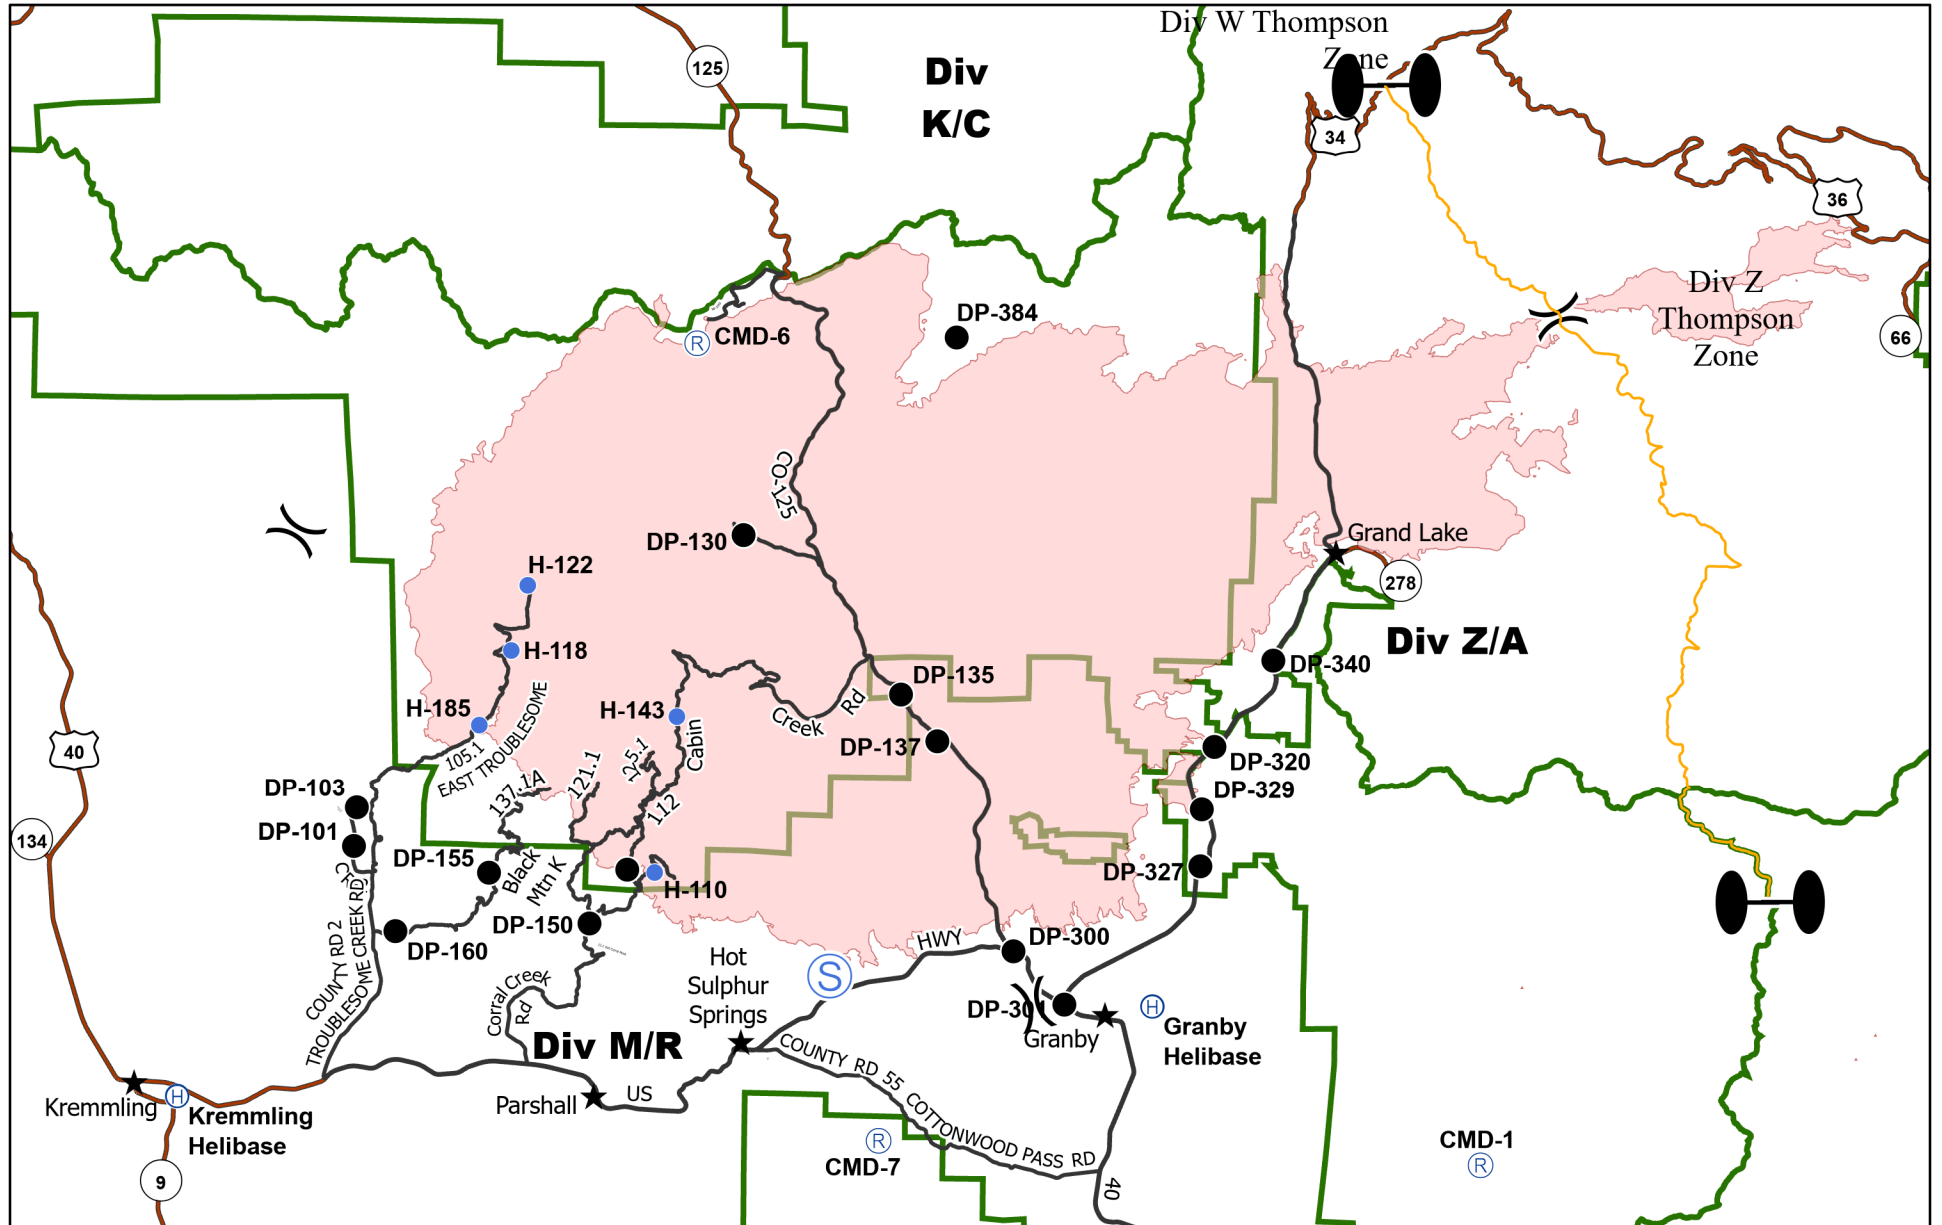

Transportation - East Troublesome - Grand Zone

November 6, 2020

Fire perimeter as of 11/04/20 1850 hrs
 193,812 Total Acres
 188,915 Grand Zone
 4,897 Thompson Zone

- City
- Roads
- Drop Point
- Helibase
- Helispot
- Repeater
- Staging Area
- Zone Break
- Division Break
- Fire Perimeter
- ZoneBreak
- FS Boundary
- Label_Point