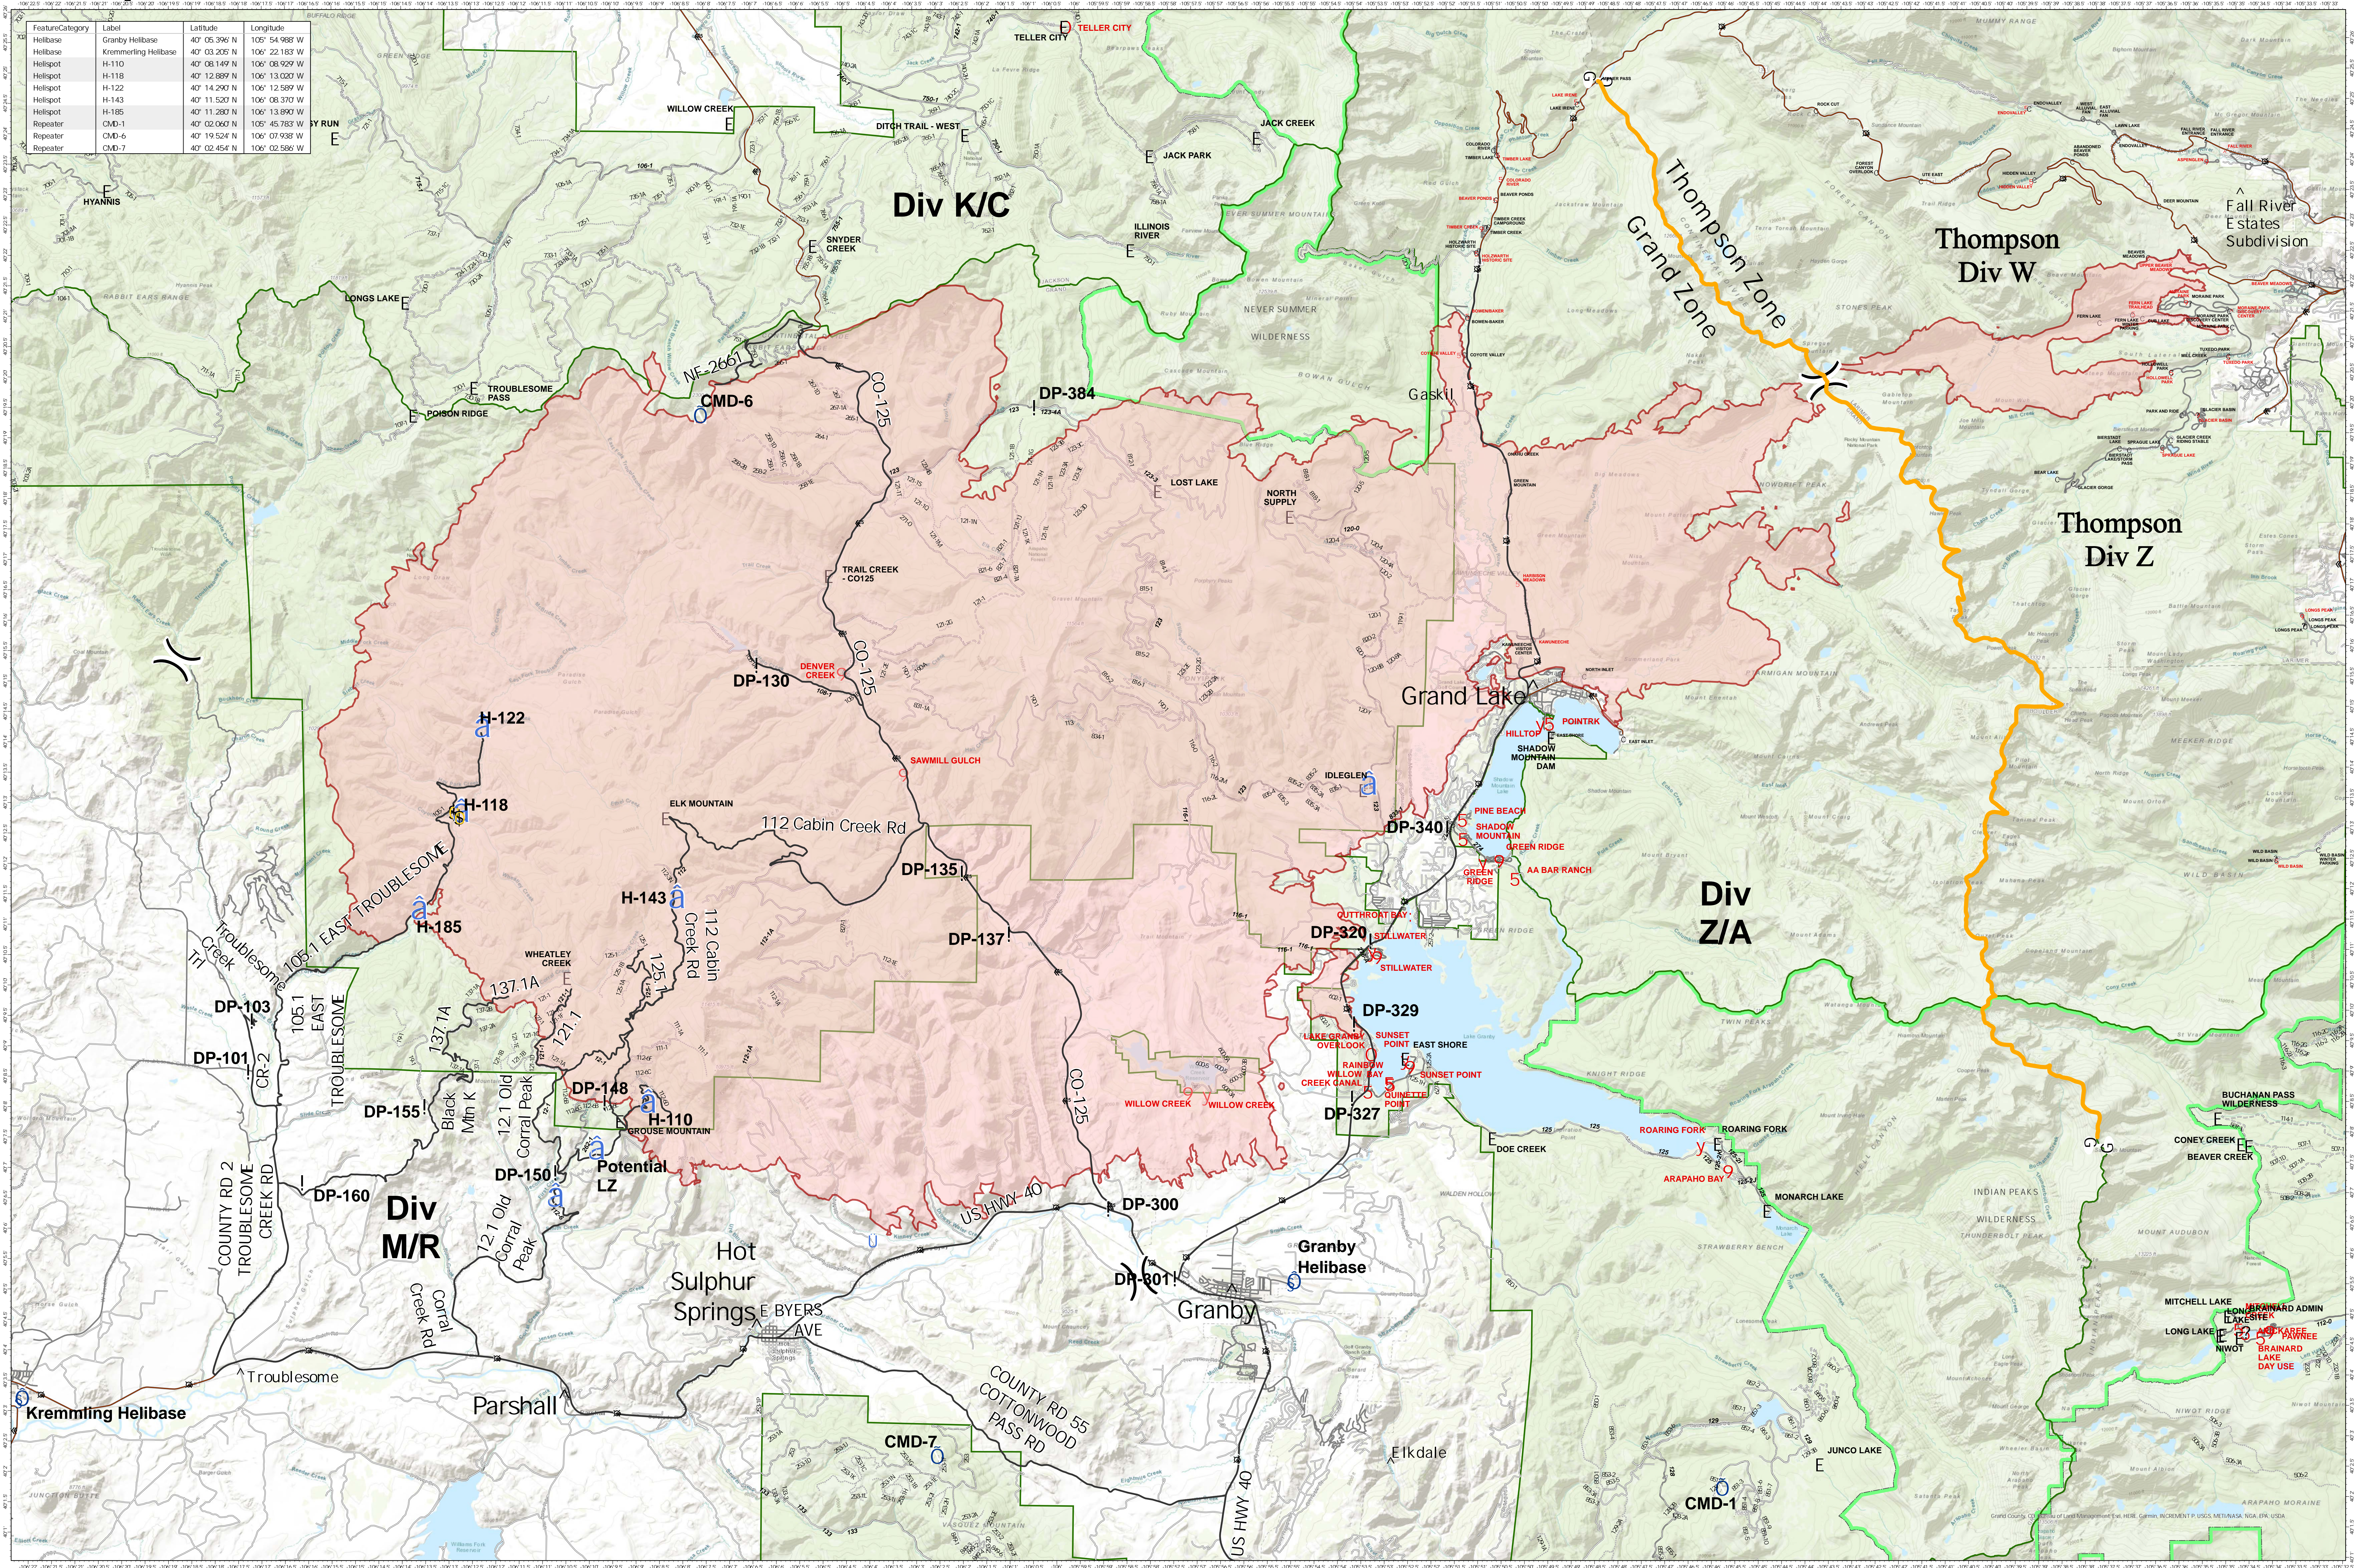

Transportation - East Troublesome - Grand Zone

November 6, 2020

FeatureCategory	Label	Latitude	Longitude
Helibase	Granby Helibase	40° 05.396' N	105° 54.988' W
Helibase	Kremmting Helibase	40° 03.205' N	106° 22.183' W
Helispot	H-110	40° 08.149' N	106° 08.929' W
Helispot	H-118	40° 12.889' N	106° 13.050' W
Helispot	H-122	40° 14.290' N	106° 12.589' W
Helispot	H-143	40° 11.520' N	106° 08.370' W
Helispot	H-185	40° 11.280' N	106° 13.890' W
Repeater	CMD-1	40° 02.062' N	105° 45.783' W
Repeater	CMD-6	40° 19.524' N	106° 07.938' W
Repeater	CMD-7	40° 02.454' N	106° 02.586' W

EAST TROUBLESOME - GRAND ZONE
WY-MRF-000408

11/04/20 1850 hrs
 193,812 Total Acres
 188,915 Grand Zone
 4,897 Thompson Zone

- ^ City
- Roads
- ! Drop Point

- ⊙ Helibase
- ⊙ Unimproved Landing Area
- ⊙ Helispot
- ⊙ Repeater
- ⊙ Safety Zone
- ⊙ Staging Area

- ⊙ Zone Break
-) Division Break
- Fire Perimeter

- FS Boundary
- Wilderness
- ZoneBreak

RM Type 3 Team