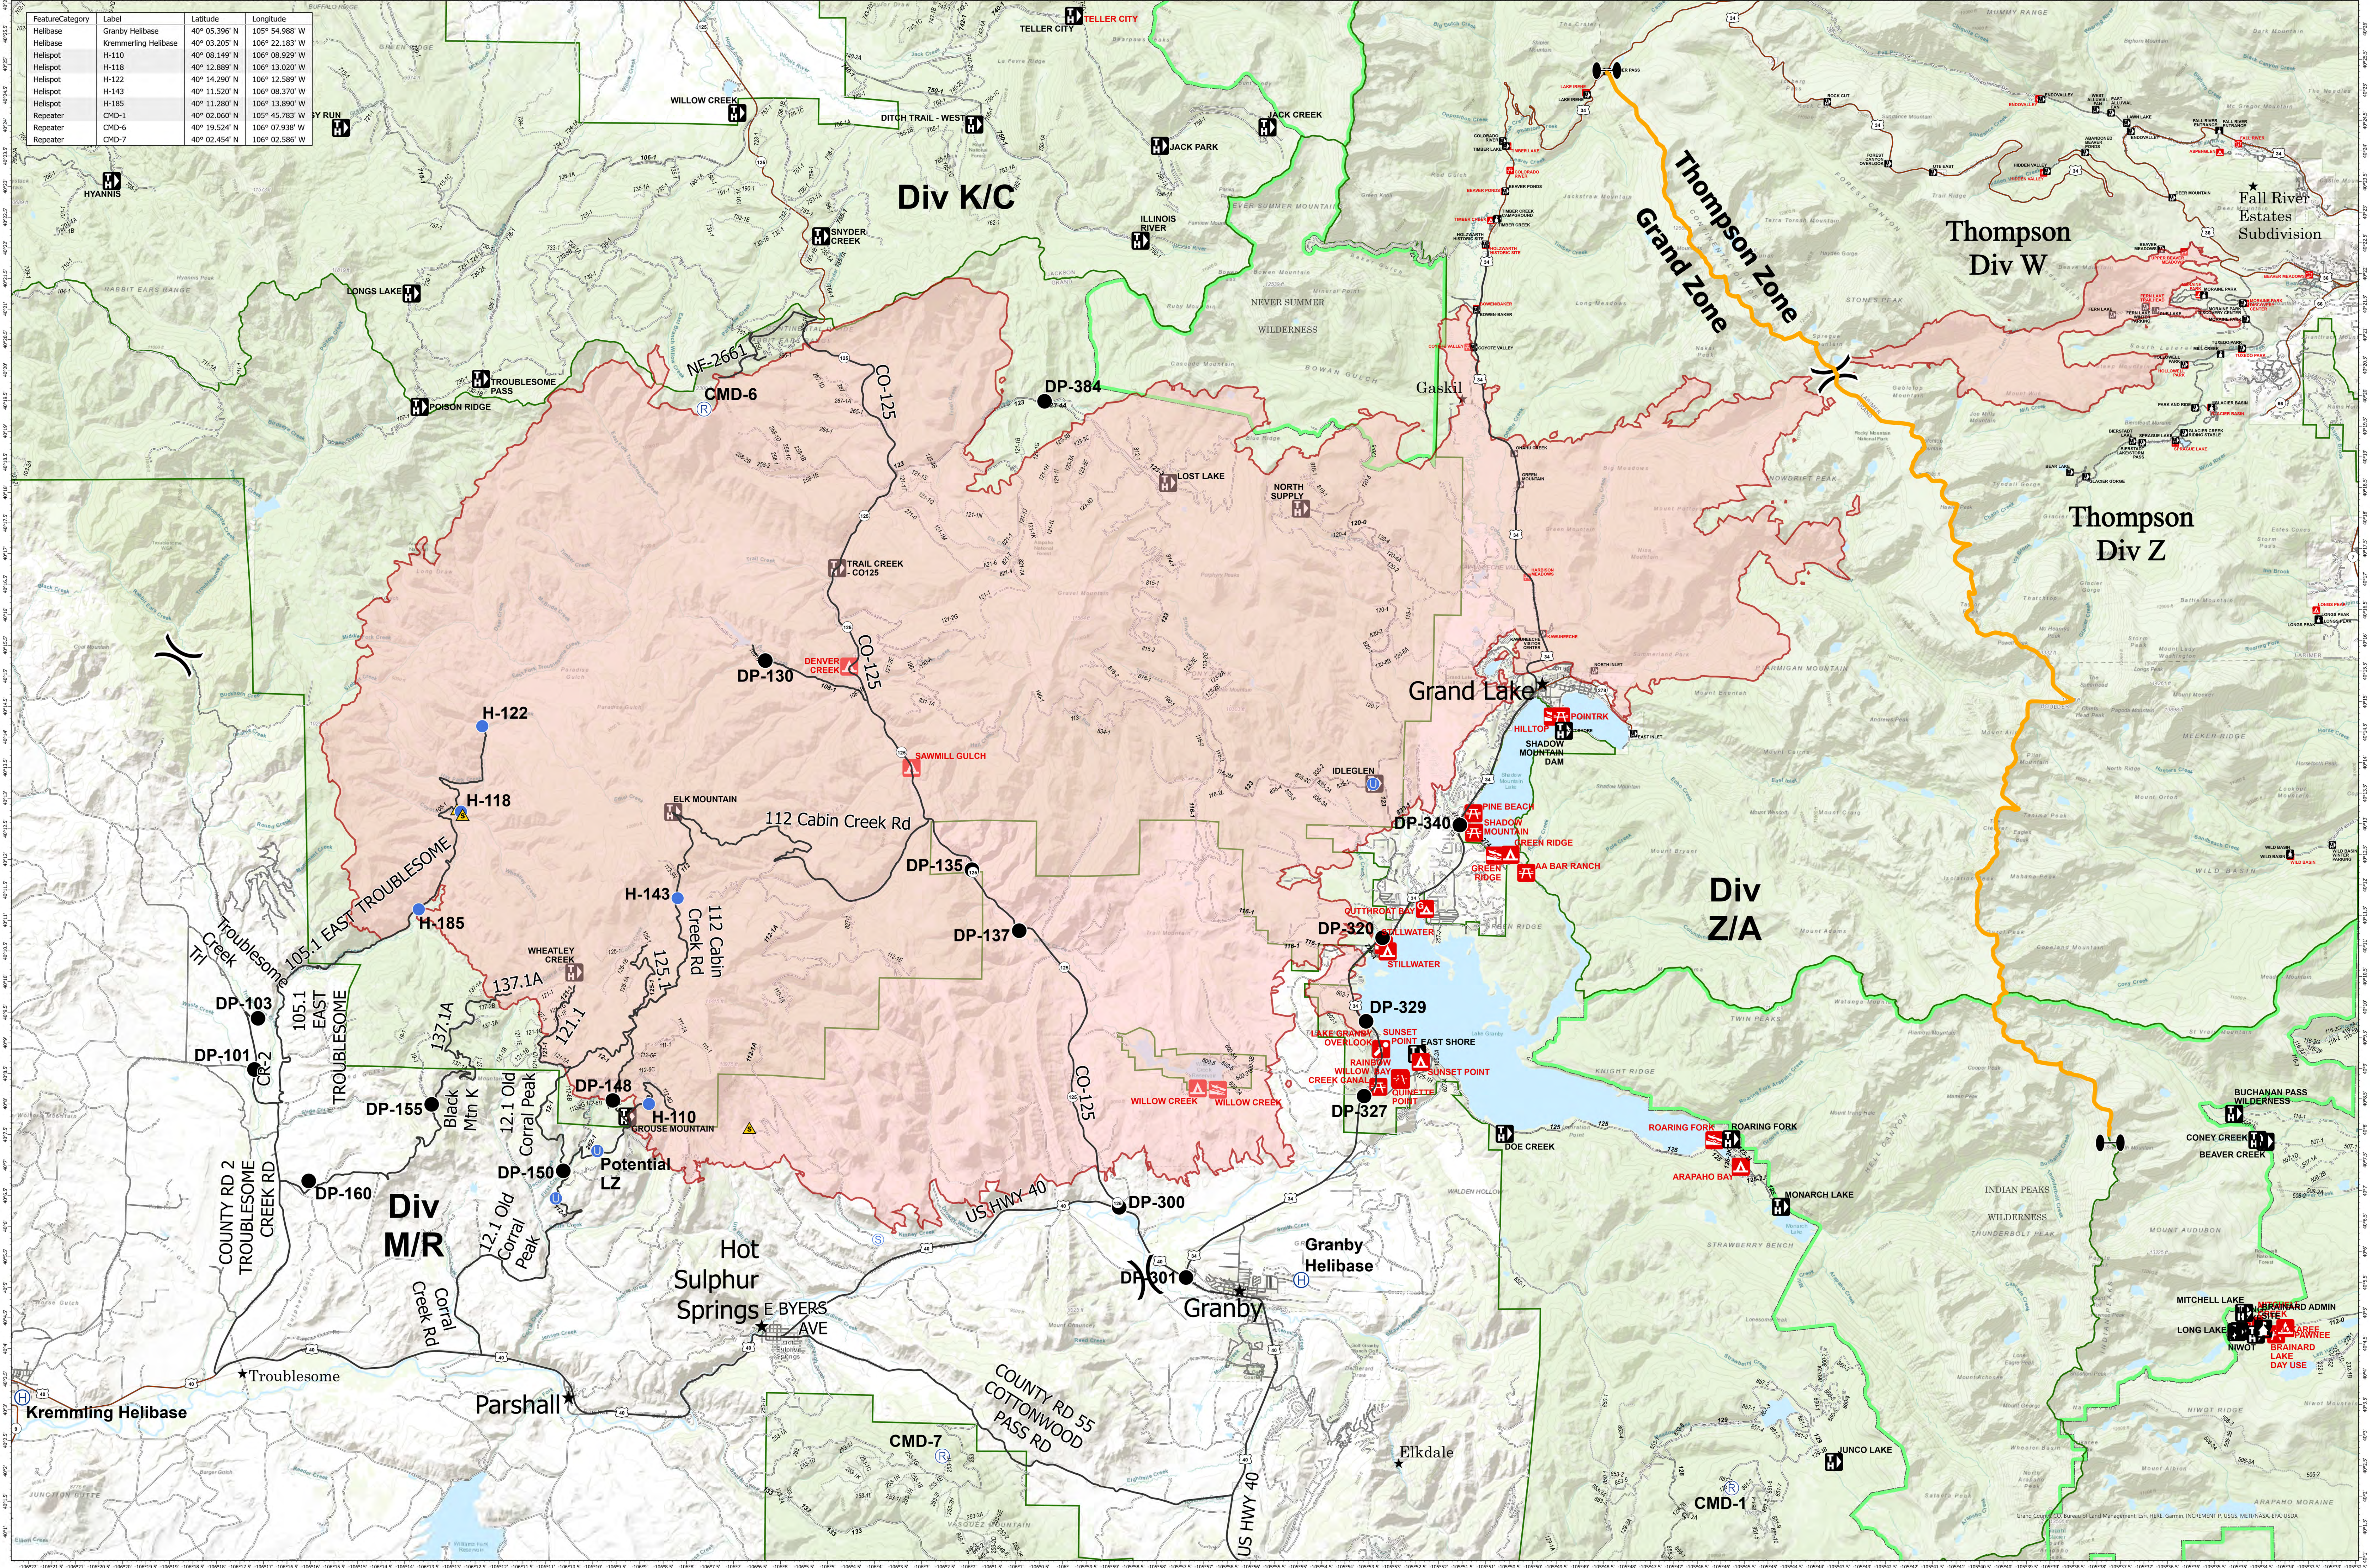

Transportation - East Troublesome - Grand Zone

November 7, 2020

EAST TROUBLESOME - GRAND ZONE
WY-MRF-000408

11/04/20 1850 hrs
 193,812 Total Acres
 188,915 Grand Zone
 4,897 Thompson Zone

★ City
 — Roads
 ● Drop Point

⊕ Helibase
 ● Unimproved Landing Area
 ● Helispot
 ⊕ Repeater
 ▲ Safety Zone
 ⊙ Staging Area

⊖ Zone Break
 X Division Break
 ■ Fire Perimeter

□ FS Boundary
 □ Wilderness
 — ZoneBreak

RM Type 3 Team
 0 1.5 3 Miles