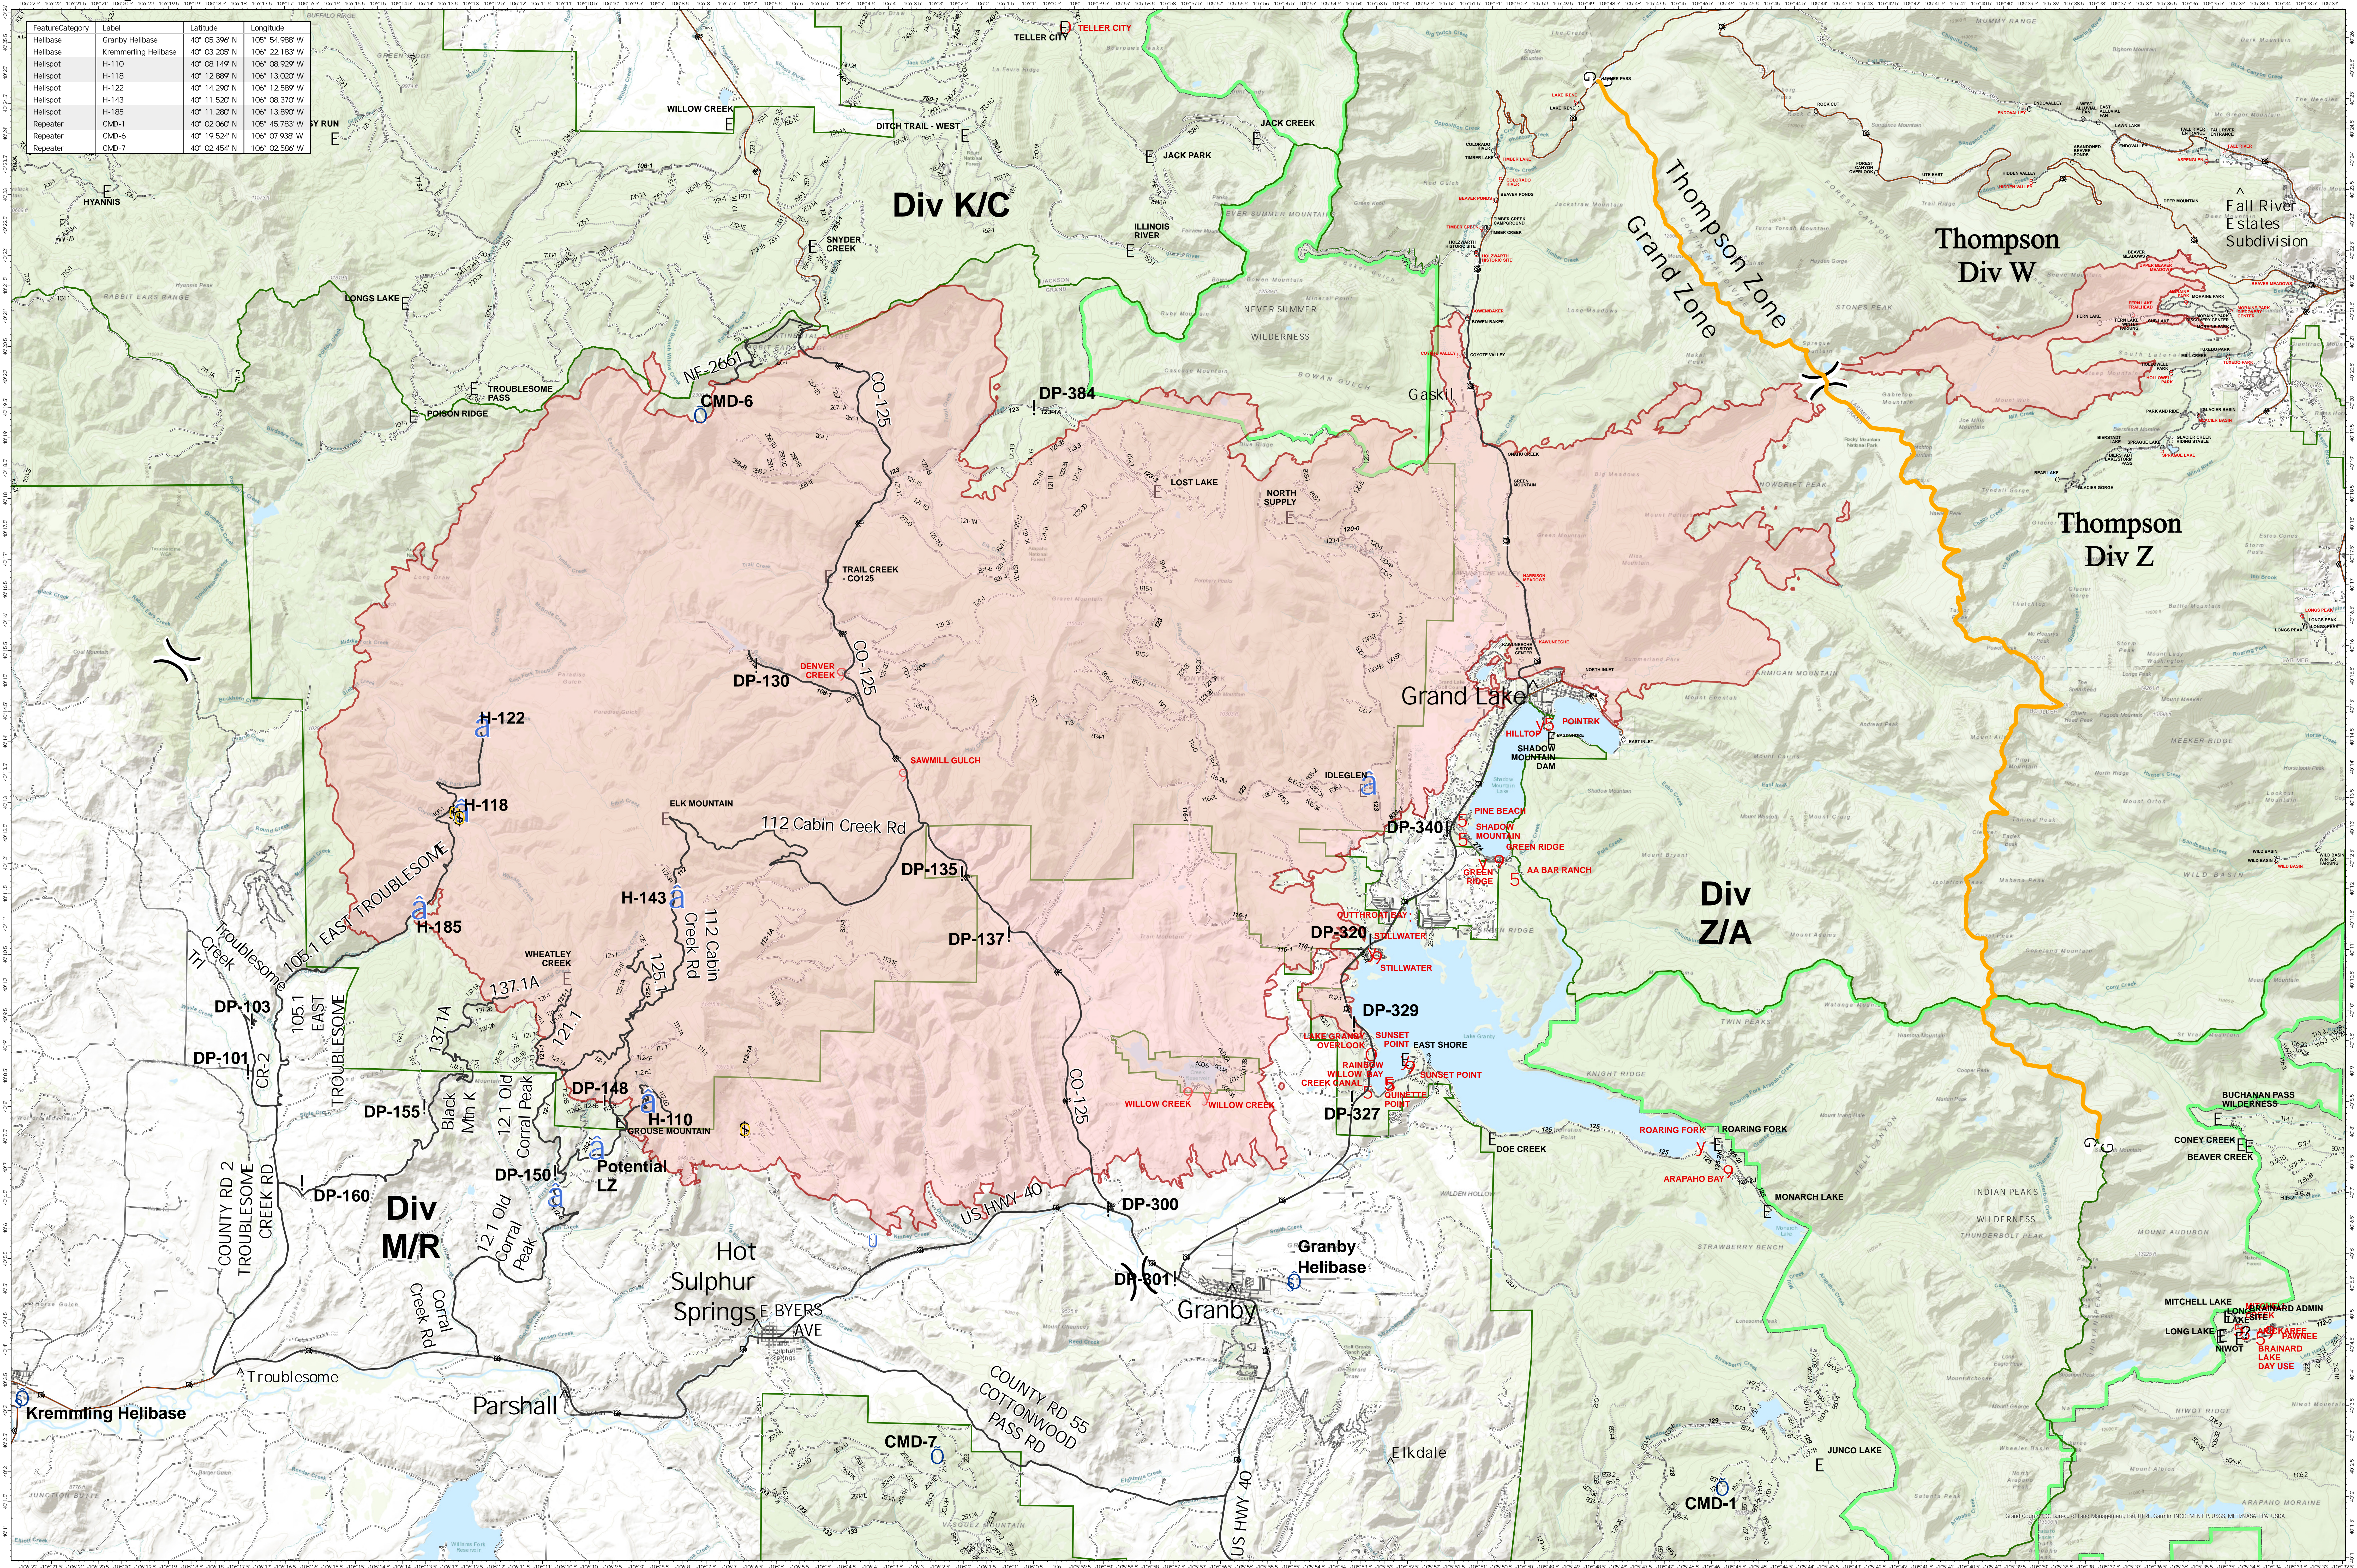

Transportation - East Troublesome - Grand Zone

November 7, 2020

FeatureCategory	Label	Latitude	Longitude
Helibase	Granby Helibase	40° 05.396' N	105° 54.988' W
Helibase	Kremmring Helibase	40° 03.205' N	106° 22.183' W
Helispot	H-110	40° 08.149' N	106° 08.929' W
Helispot	H-118	40° 12.889' N	106° 13.050' W
Helispot	H-122	40° 14.290' N	106° 12.589' W
Helispot	H-143	40° 11.520' N	106° 08.370' W
Helispot	H-185	40° 11.280' N	106° 13.890' W
Repeater	CMD-1	40° 02.062' N	105° 45.783' W
Repeater	CMD-6	40° 19.524' N	106° 07.938' W
Repeater	CMD-7	40° 02.454' N	106° 02.586' W

EAST TROUBLESOME - GRAND ZONE
WY-MRF-000408

11/04/20 1850 hrs
 193,812 Total Acres
 188,915 Grand Zone
 4,897 Thompson Zone

- ^ City
- Roads
- ! Drop Point

- ⊙ Helibase
- ⊙ Unimproved Landing Area
- ⊙ Helispot
- ⊙ Repeater
- ⊙ Safety Zone
- ⊙ Staging Area

- ⊙ Zone Break
-) Division Break
- Fire Perimeter

- FS Boundary
- Wilderness
- ZoneBreak

RM Type 3 Team