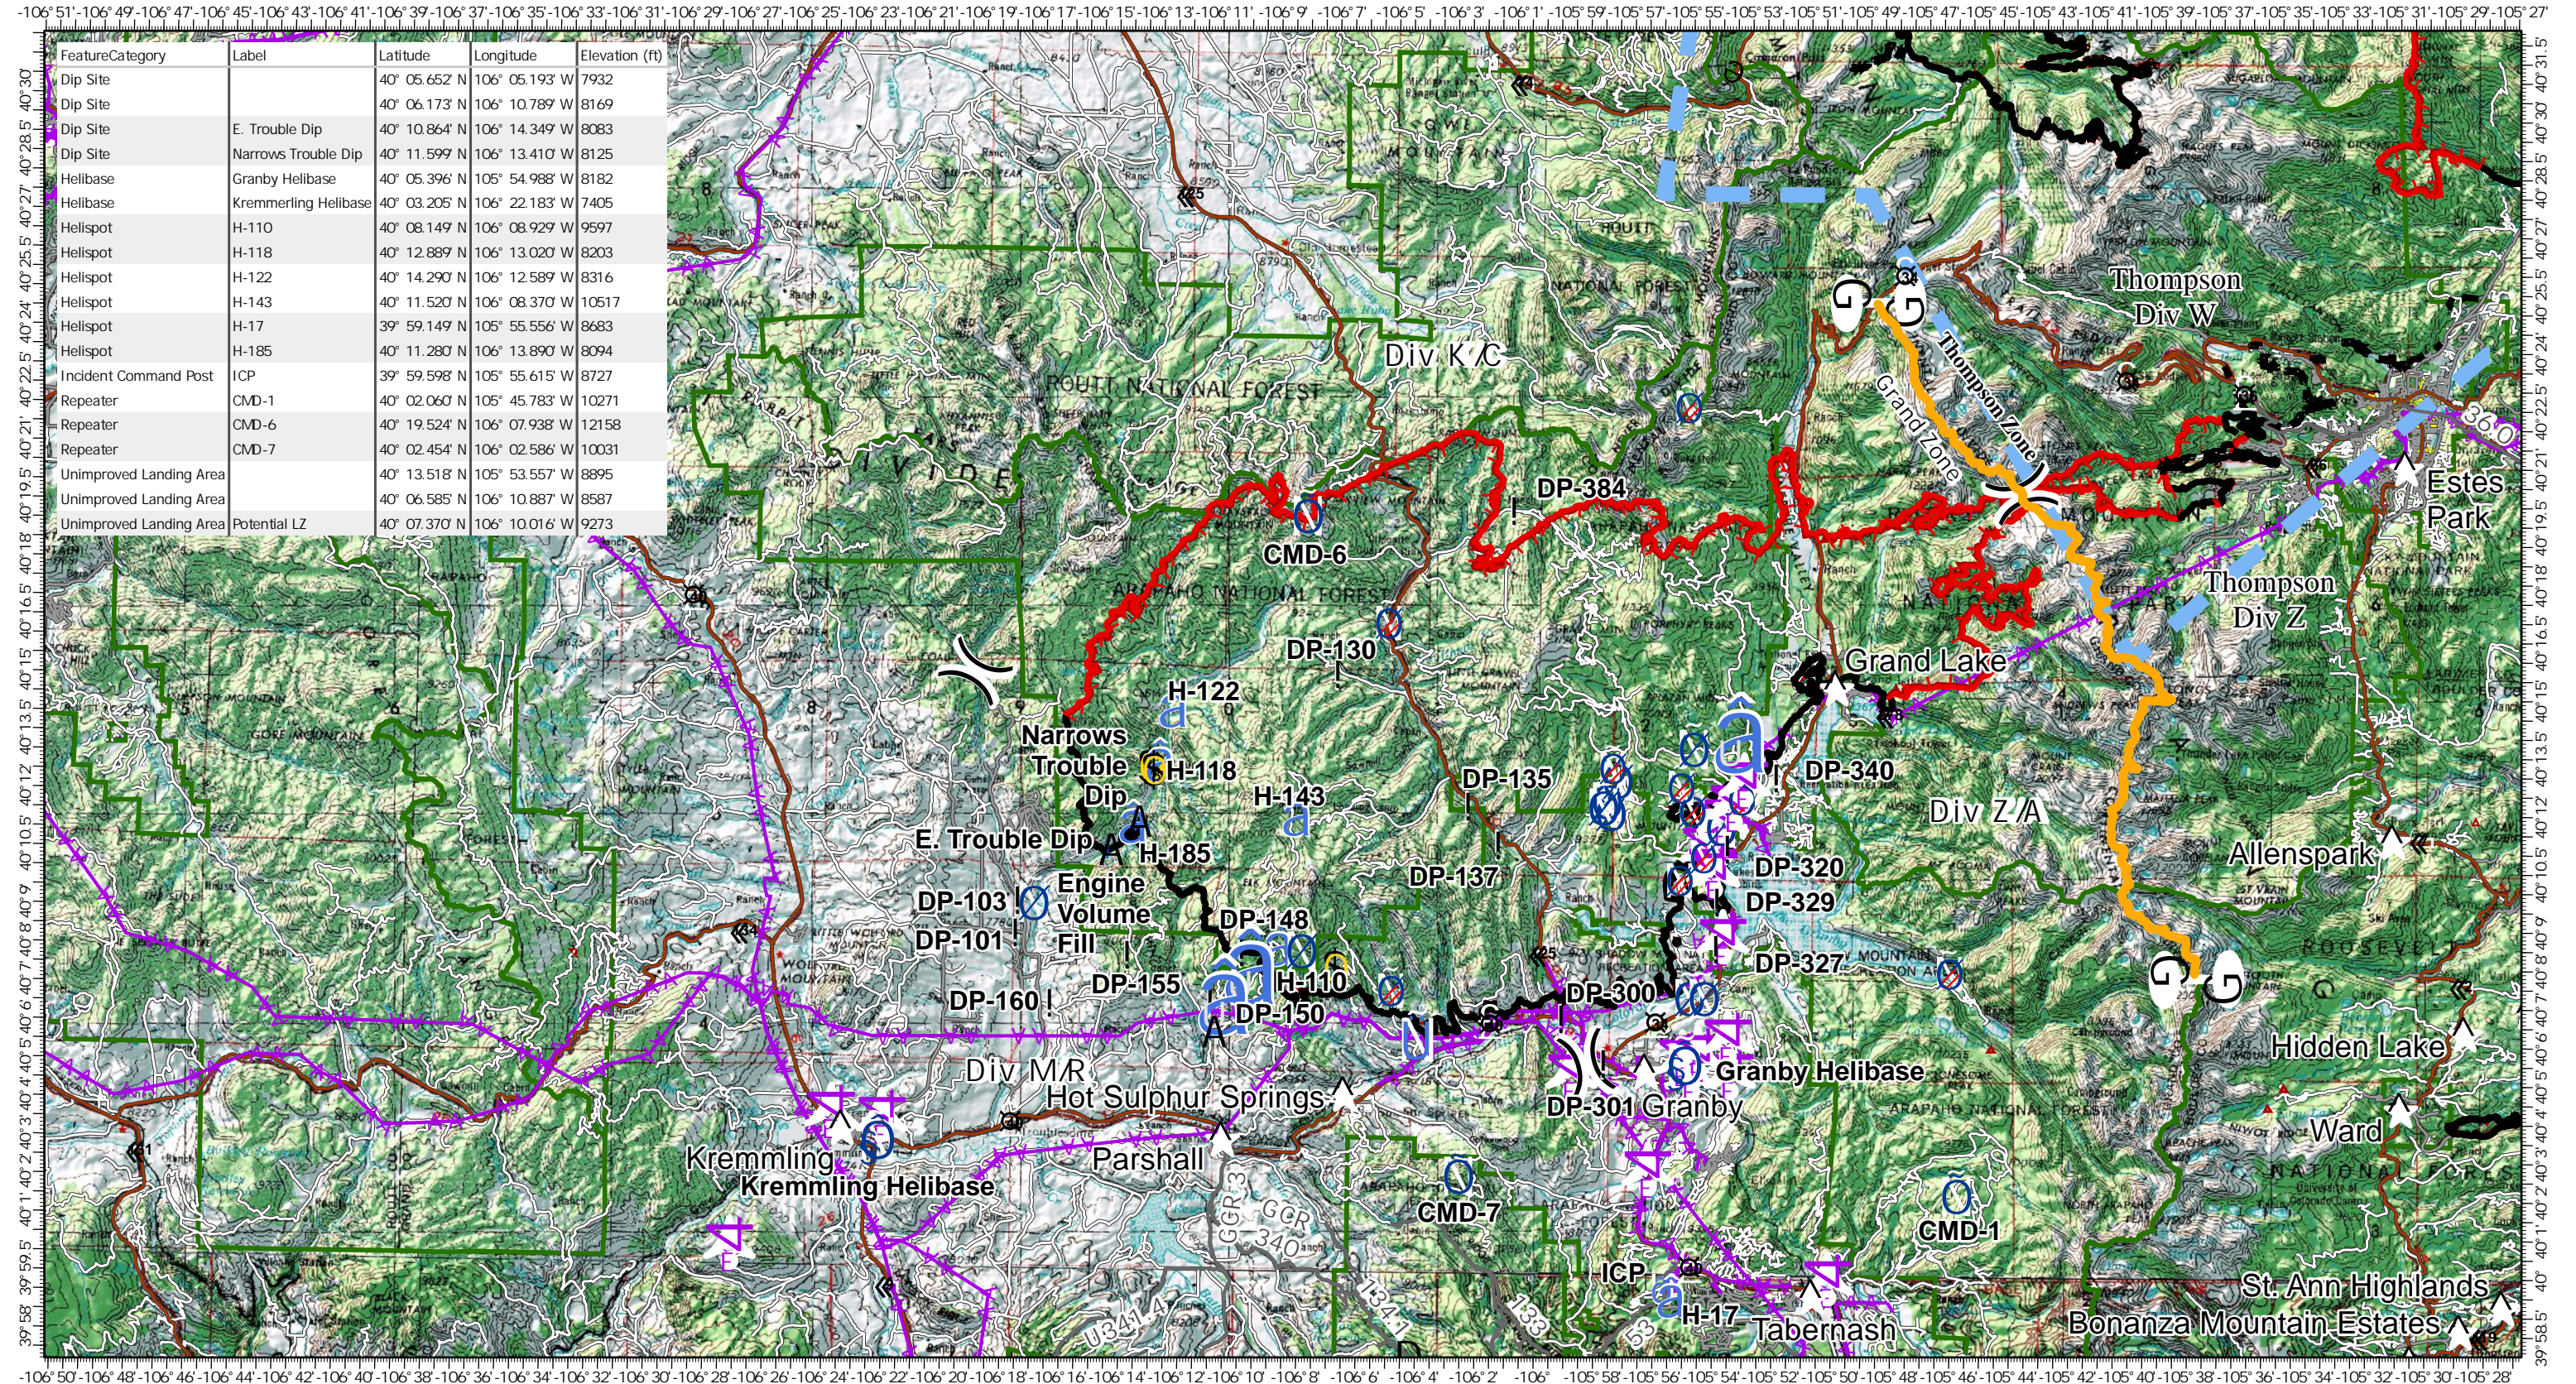

# Air Operations - East Troublesome - Grand Zone

11/7/2020

**EAST TROUBLESOME - GRAND ZONE**  
 11/04/20 1850 hrs  
 193,812 Total Acres  
 188,915 Grand Zone  
 4,897 Thompson Zone

- |               |                         |                         |                                  |                              |
|---------------|-------------------------|-------------------------|----------------------------------|------------------------------|
| Aerial Hazard | Helibase                | Repeater                | Uncontrolled Fire Edge           | Temporary Flight Restriction |
| Closure       | Unimproved Landing Area | Safety Zone             | Contained Line                   | Fire Perimeter               |
| Dip Site      | Helispot                | Staging Area            | Fire Break Planned or Incomplete | FS Proclaimed Forest         |
| Drop Point    | Incident Command Post   | Water Source            | Planned Fire Line                | ZoneBreak                    |
|               |                         | Restricted Water Source | Division Break                   |                              |