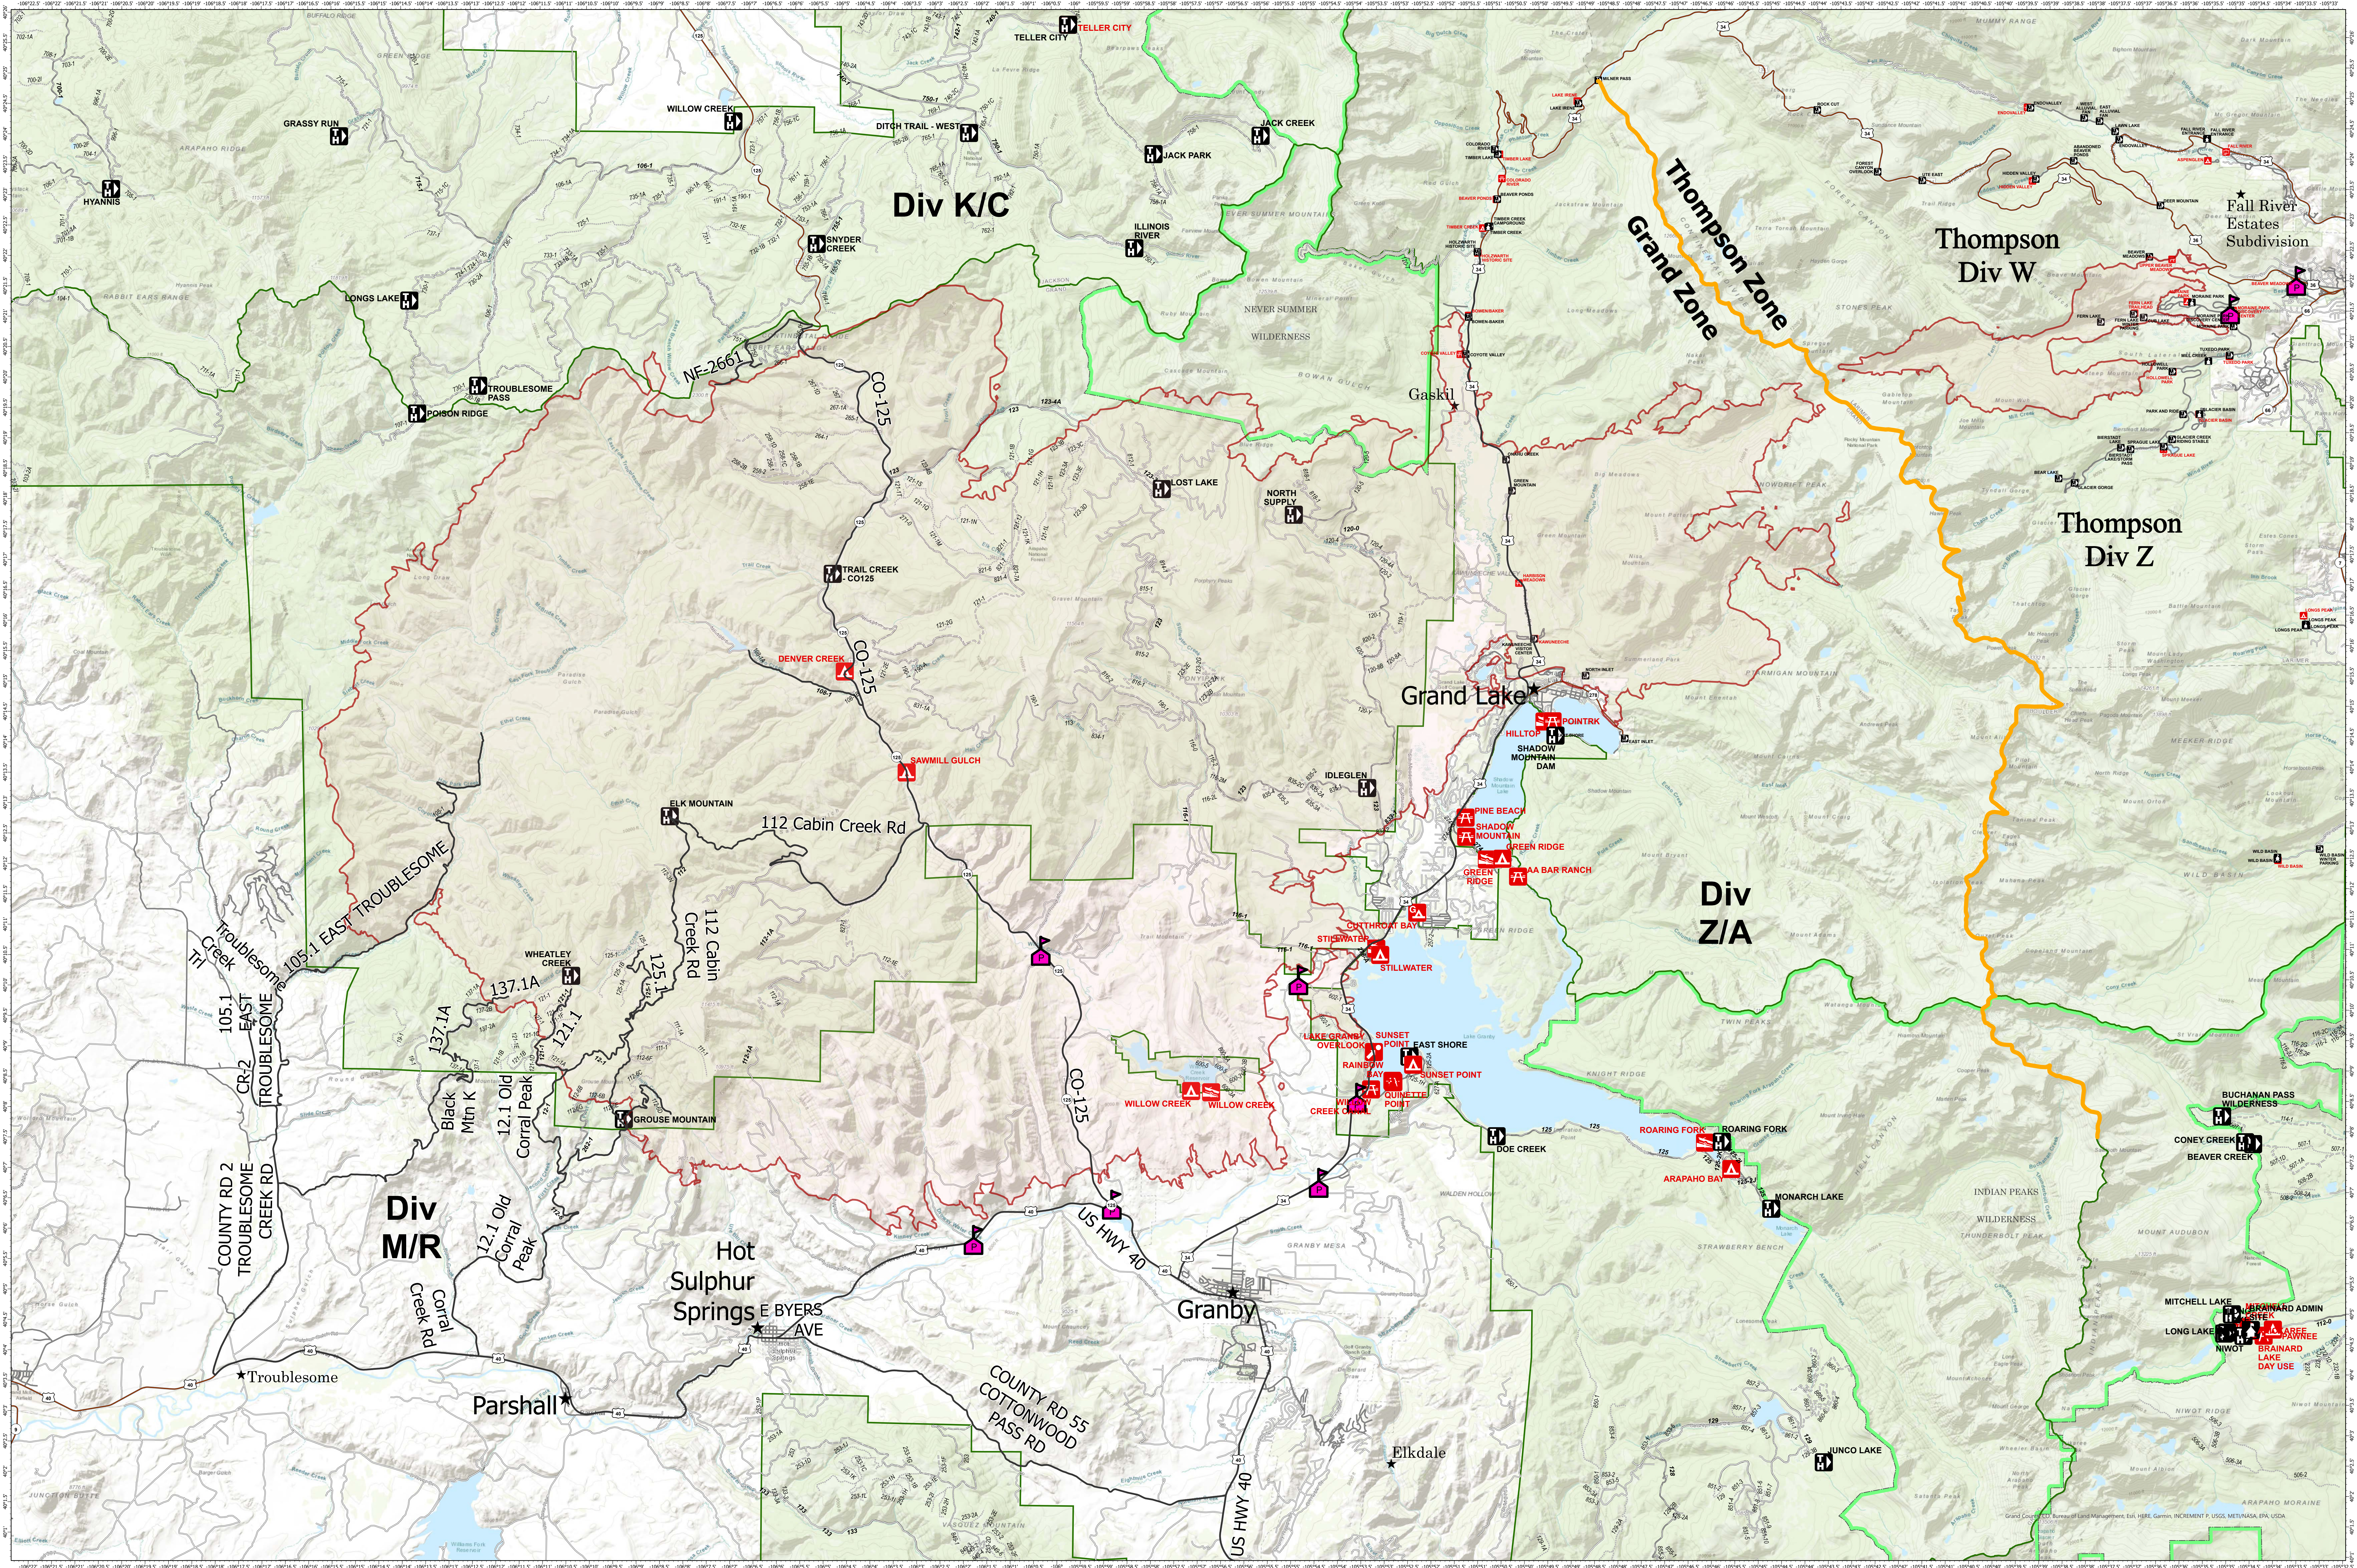

Porta Potties - East Troublesome - Grand Zone

November 8, 2020

EAST TROUBLESOME - GRAND ZONE
WY-MRF-000408

11/04/20 1850 hrs
 193,812 Total Acres
 188,915 Grand Zone
 4,897 Thompson Zone

★ City
 — Roads

Fire Perimeter
 FS Boundary

Wilderness
 ZoneBreak

Porta Potties

RM Type 3 Team