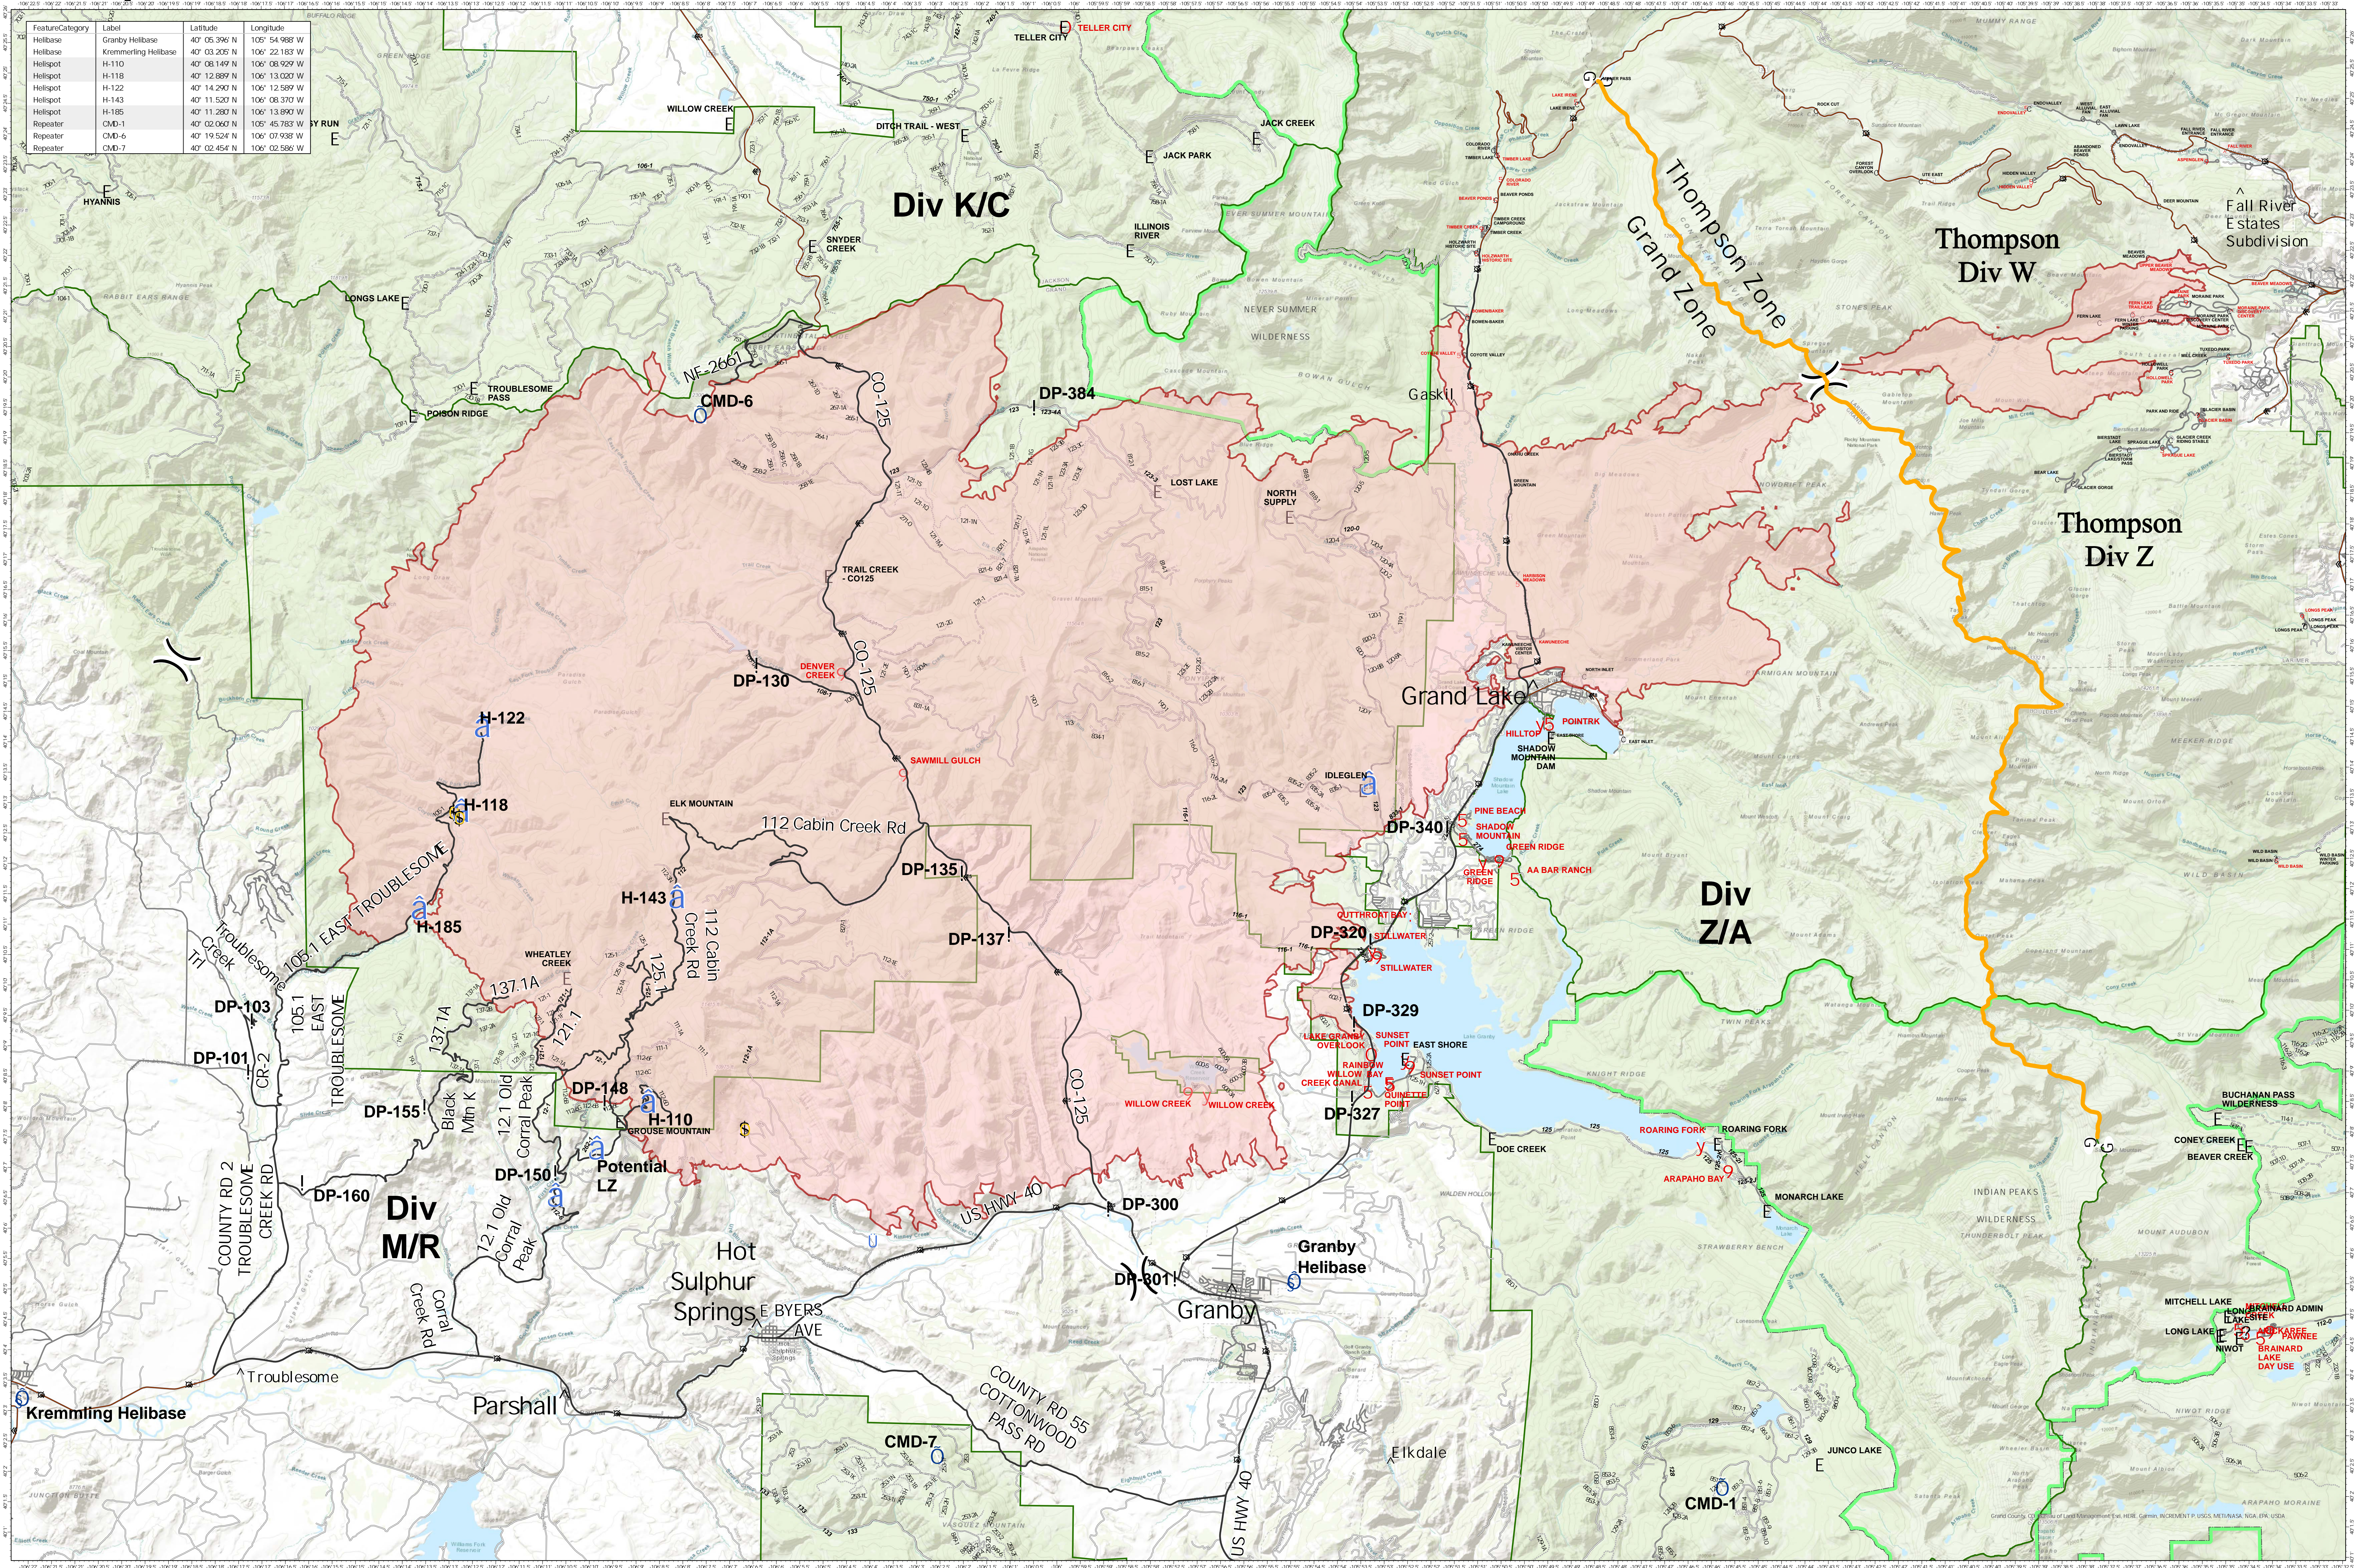

# Transportation - East Troublesome - Grand Zone

November 8, 2020

FeatureCategory	Label	Latitude	Longitude
Helibase	Granby Helibase	40° 05.396' N	105° 54.988' W
Helibase	Kremmting Helibase	40° 03.205' N	106° 22.183' W
Helispot	H-110	40° 08.149' N	106° 08.929' W
Helispot	H-118	40° 12.889' N	106° 13.050' W
Helispot	H-122	40° 14.290' N	106° 12.589' W
Helispot	H-143	40° 11.520' N	106° 08.370' W
Helispot	H-185	40° 11.280' N	106° 13.890' W
Repeater	CMD-1	40° 02.062' N	105° 45.783' W
Repeater	CMD-6	40° 19.524' N	106° 07.938' W
Repeater	CMD-7	40° 02.454' N	106° 02.586' W

**EAST TROUBLESOME - GRAND ZONE**  
**WY-MRF-000408**

11/04/20 1850 hrs  
 193,812 Total Acres  
 188,915 Grand Zone  
 4,897 Thompson Zone

- ^ City
- Roads
- ! Drop Point

- ⊙ Helibase
- ⊙ Unimproved Landing Area
- ⊙ Helispot
- ⊙ Repeater
- ⊙ Safety Zone
- ⊙ Staging Area

- ⊙ Zone Break
- ) Division Break
- Fire Perimeter

- FS Boundary
- Wilderness
- ZoneBreak

RM Type 3 Team