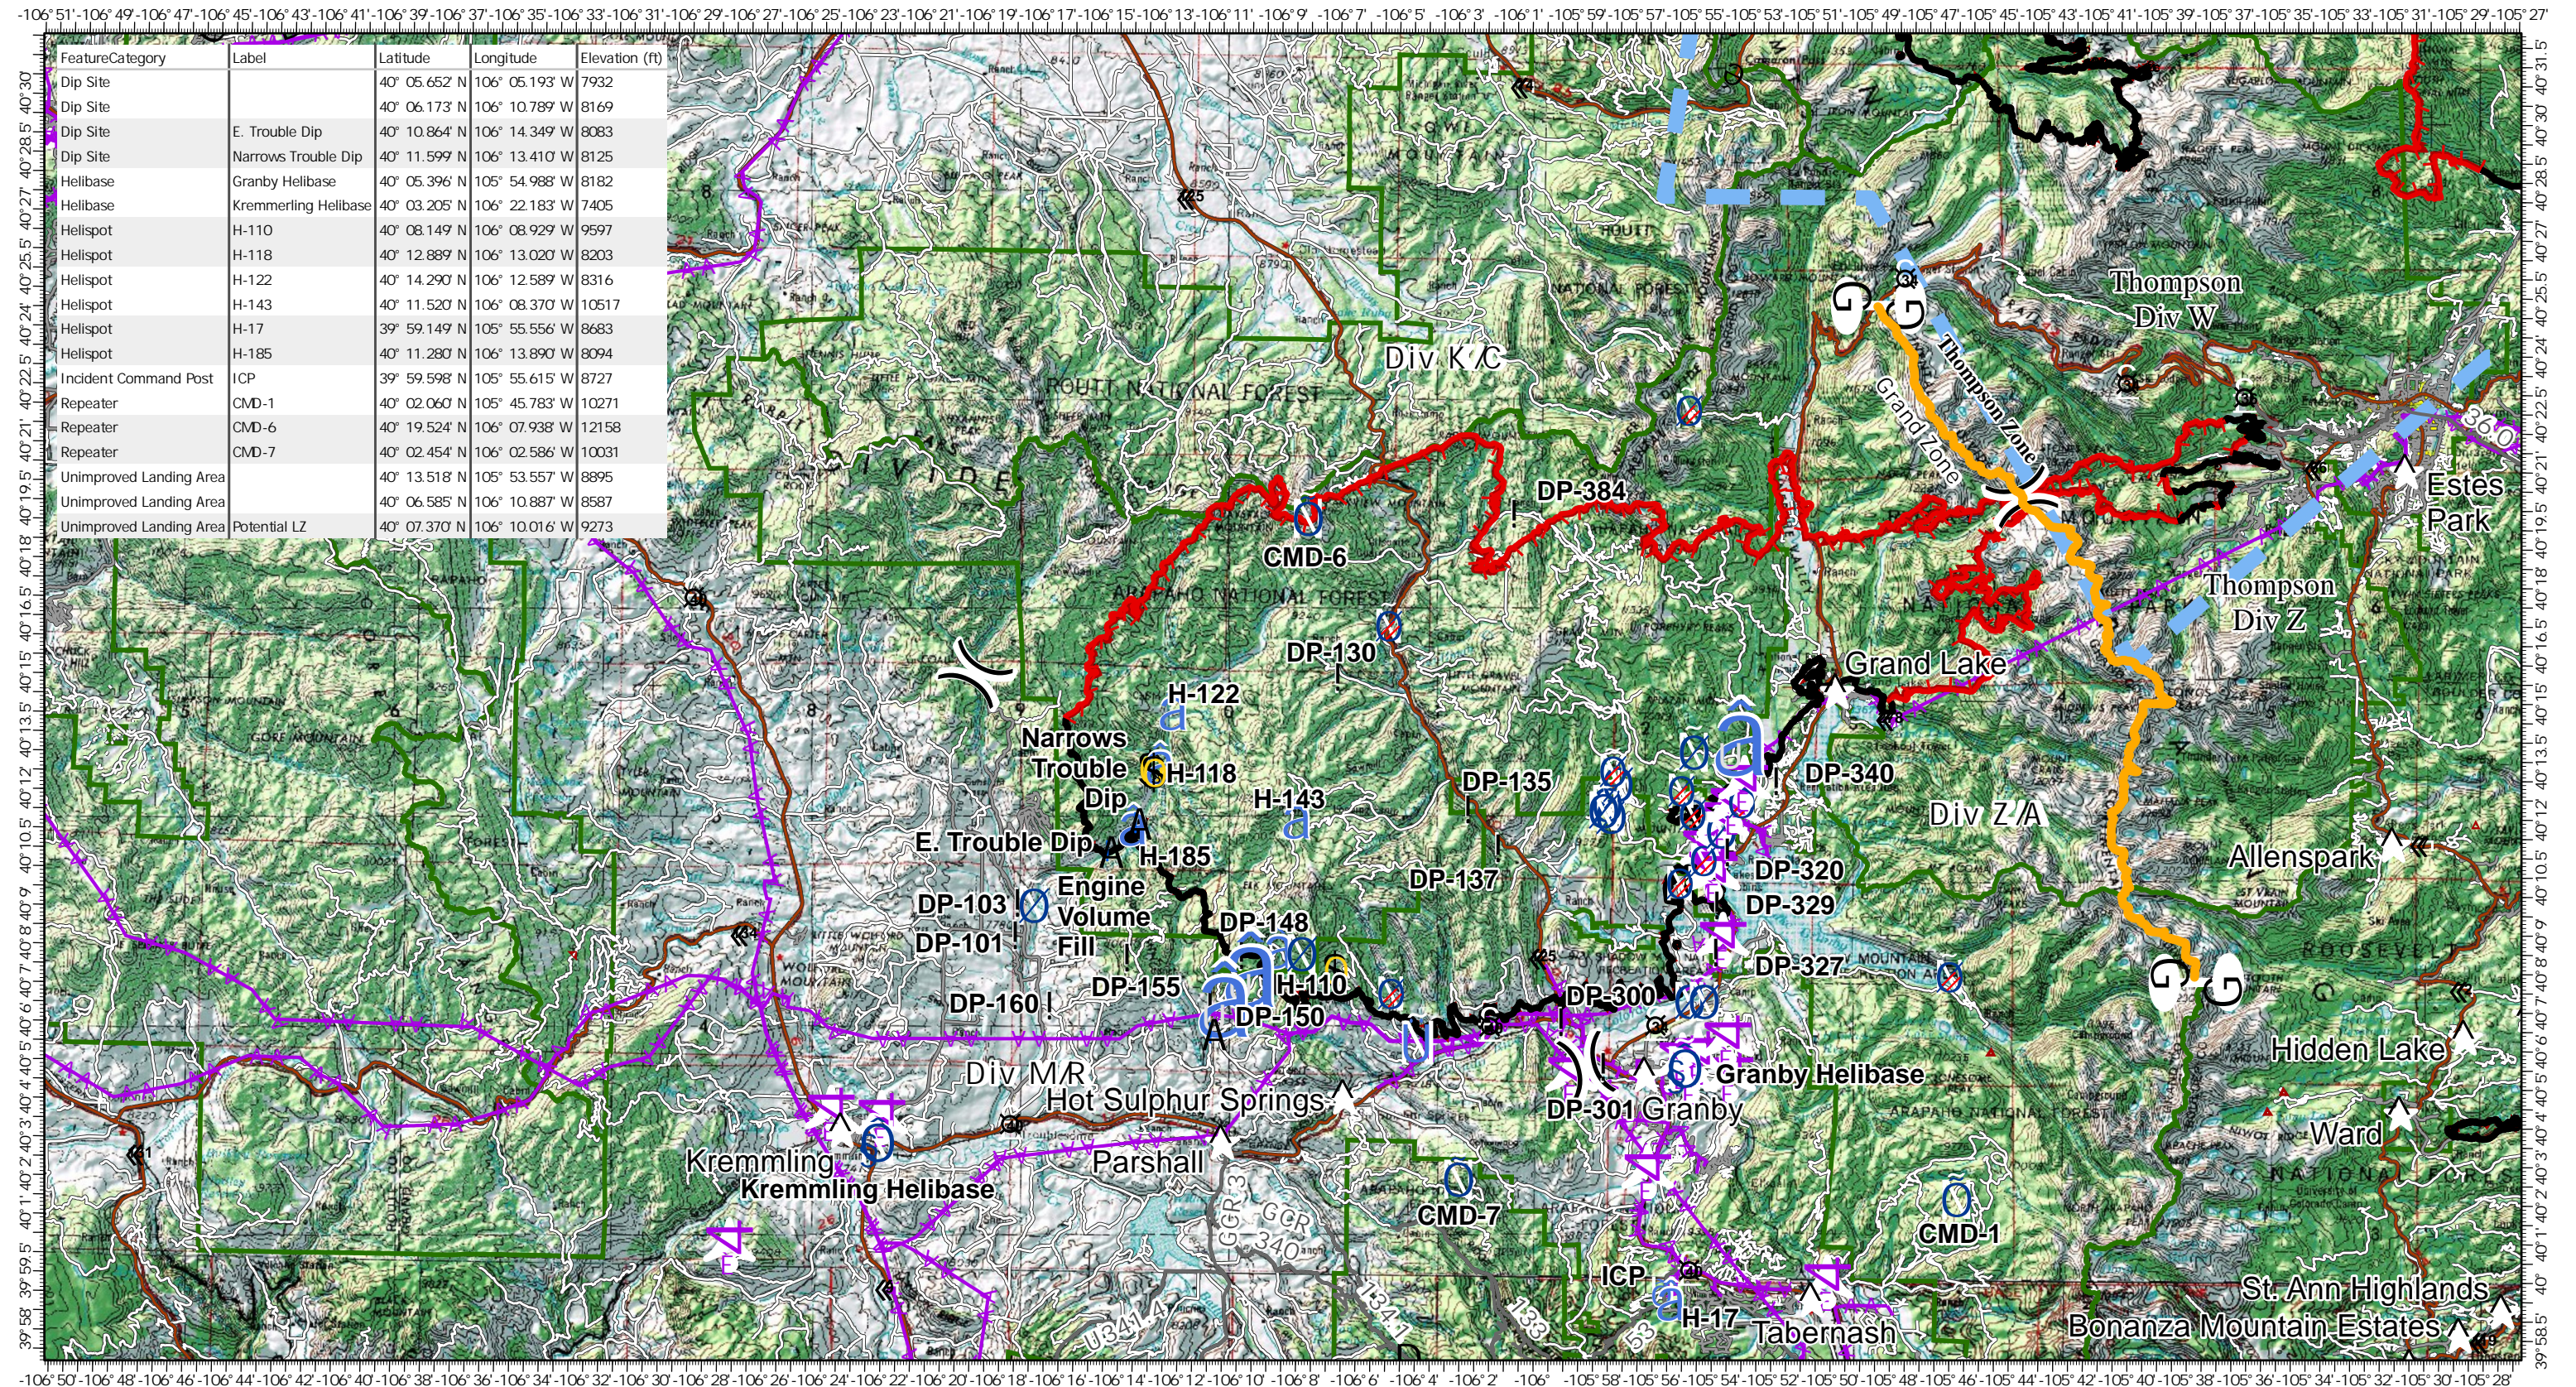

Air Operations - East Troublesome - Grand Zone

11/8/2020

EAST TROUBLESOME - GRAND ZONE
 11/04/20 1850 hrs
 193,812 Total Acres
 188,915 Grand Zone
 4,897 Thompson Zone

- | | | | | |
|---------------|-------------------------|-------------------------|----------------------------------|------------------------------|
| Aerial Hazard | Helibase | Repeater | Uncontrolled Fire Edge | Temporary Flight Restriction |
| Closure | Unimproved Landing Area | Safety Zone | Contained Line | Fire Perimeter |
| Dip Site | Helispot | Staging Area | Proposed Dozer Line | FS Proclaimed Forest |
| Drop Point | Incident Command Post | Water Source | Fire Break Planned or Incomplete | ZoneBreak |
| | | Restricted Water Source | Zone Break | |
| | | Division Break | | |