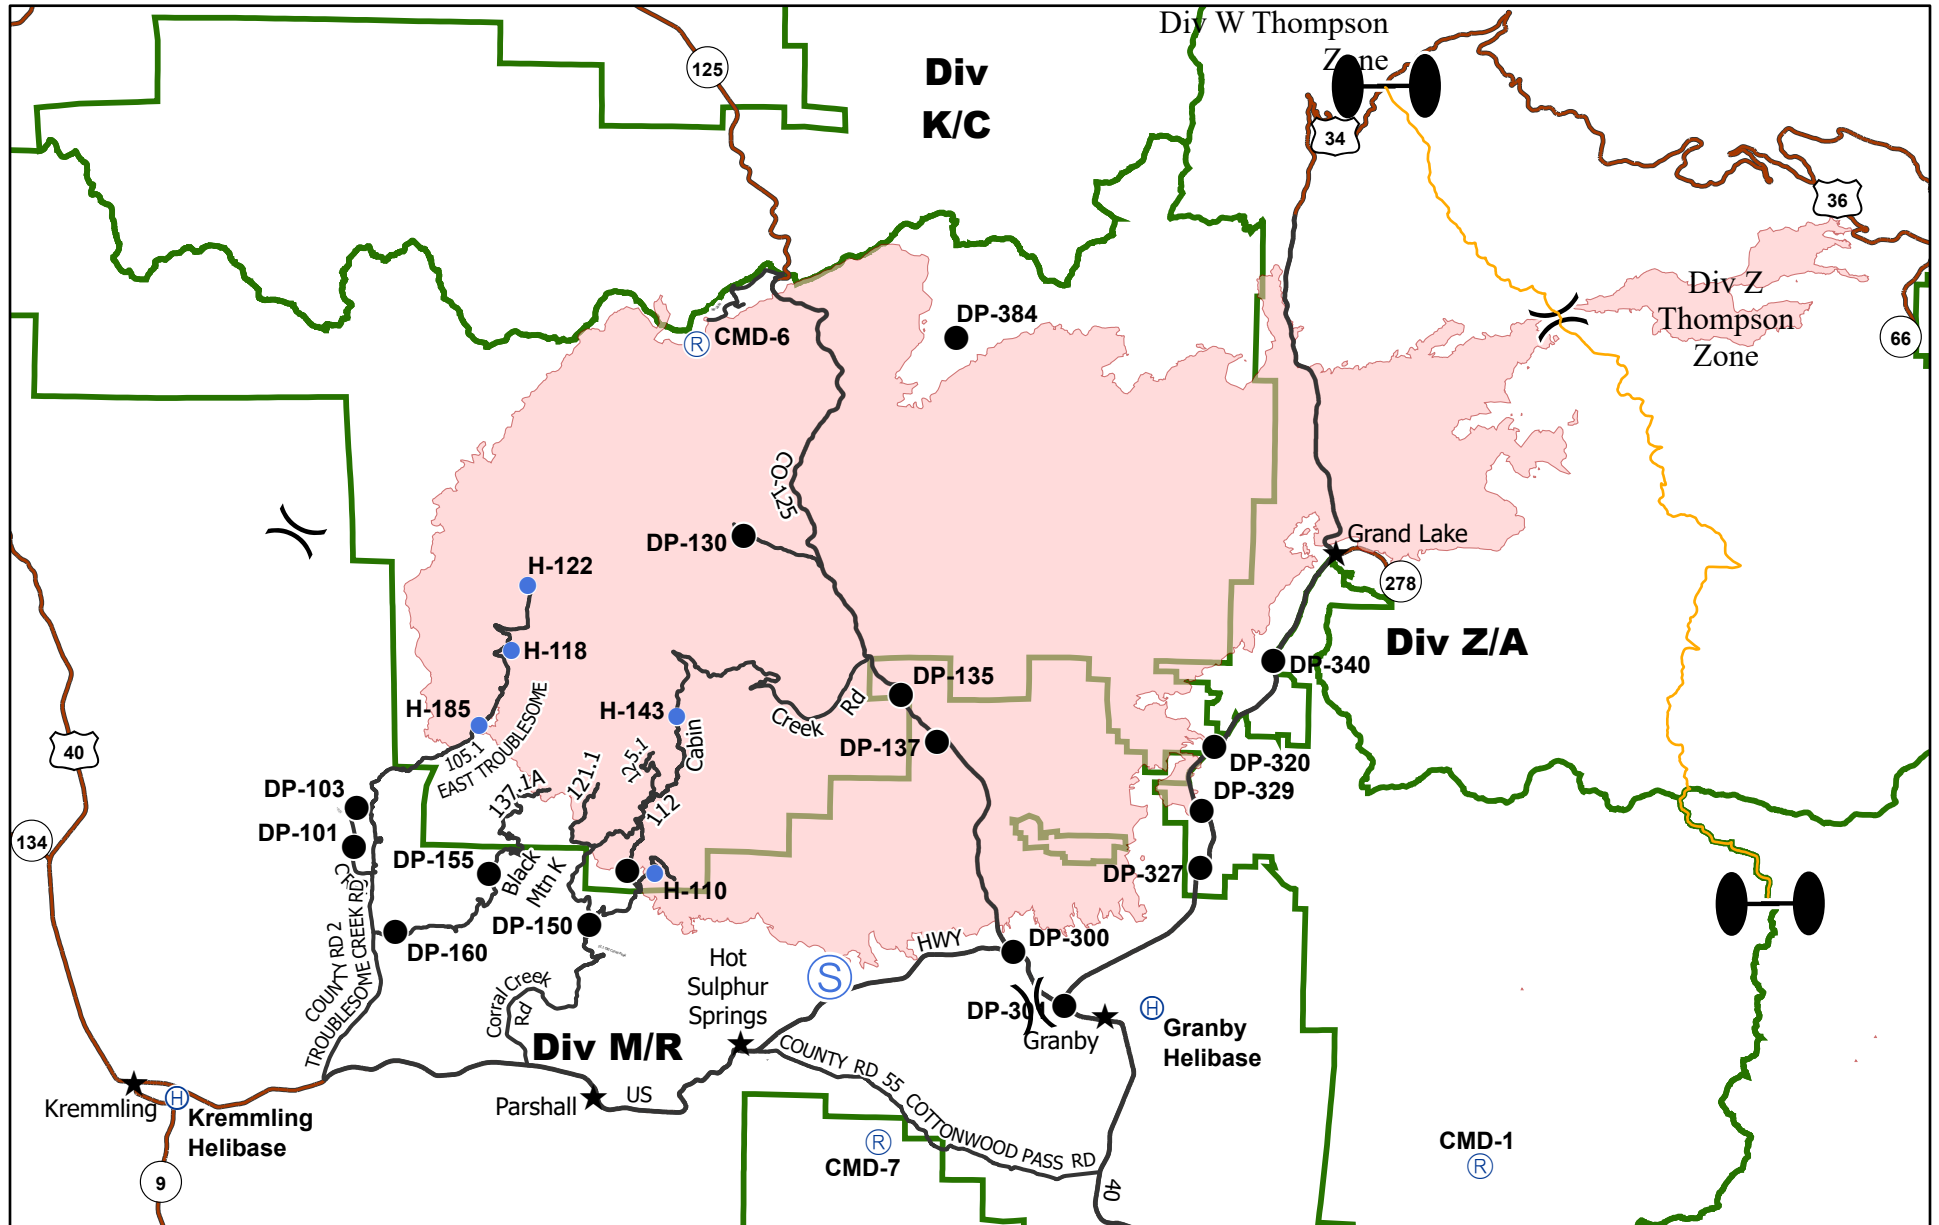

Transportation - East Troublesome - Grand Zone

November 8, 2020

Fire perimeter as of 11/04/20 1850 hrs
 193,812 Total Acres
 188,915 Grand Zone
 4,897 Thompson Zone

- City
- Roads
- Drop Point
- Helibase
- Helispot
- Repeater
- Staging Area
- Zone Break
- Division Break
- Fire Perimeter
- ZoneBreak
- FS Boundary
- Label_Point