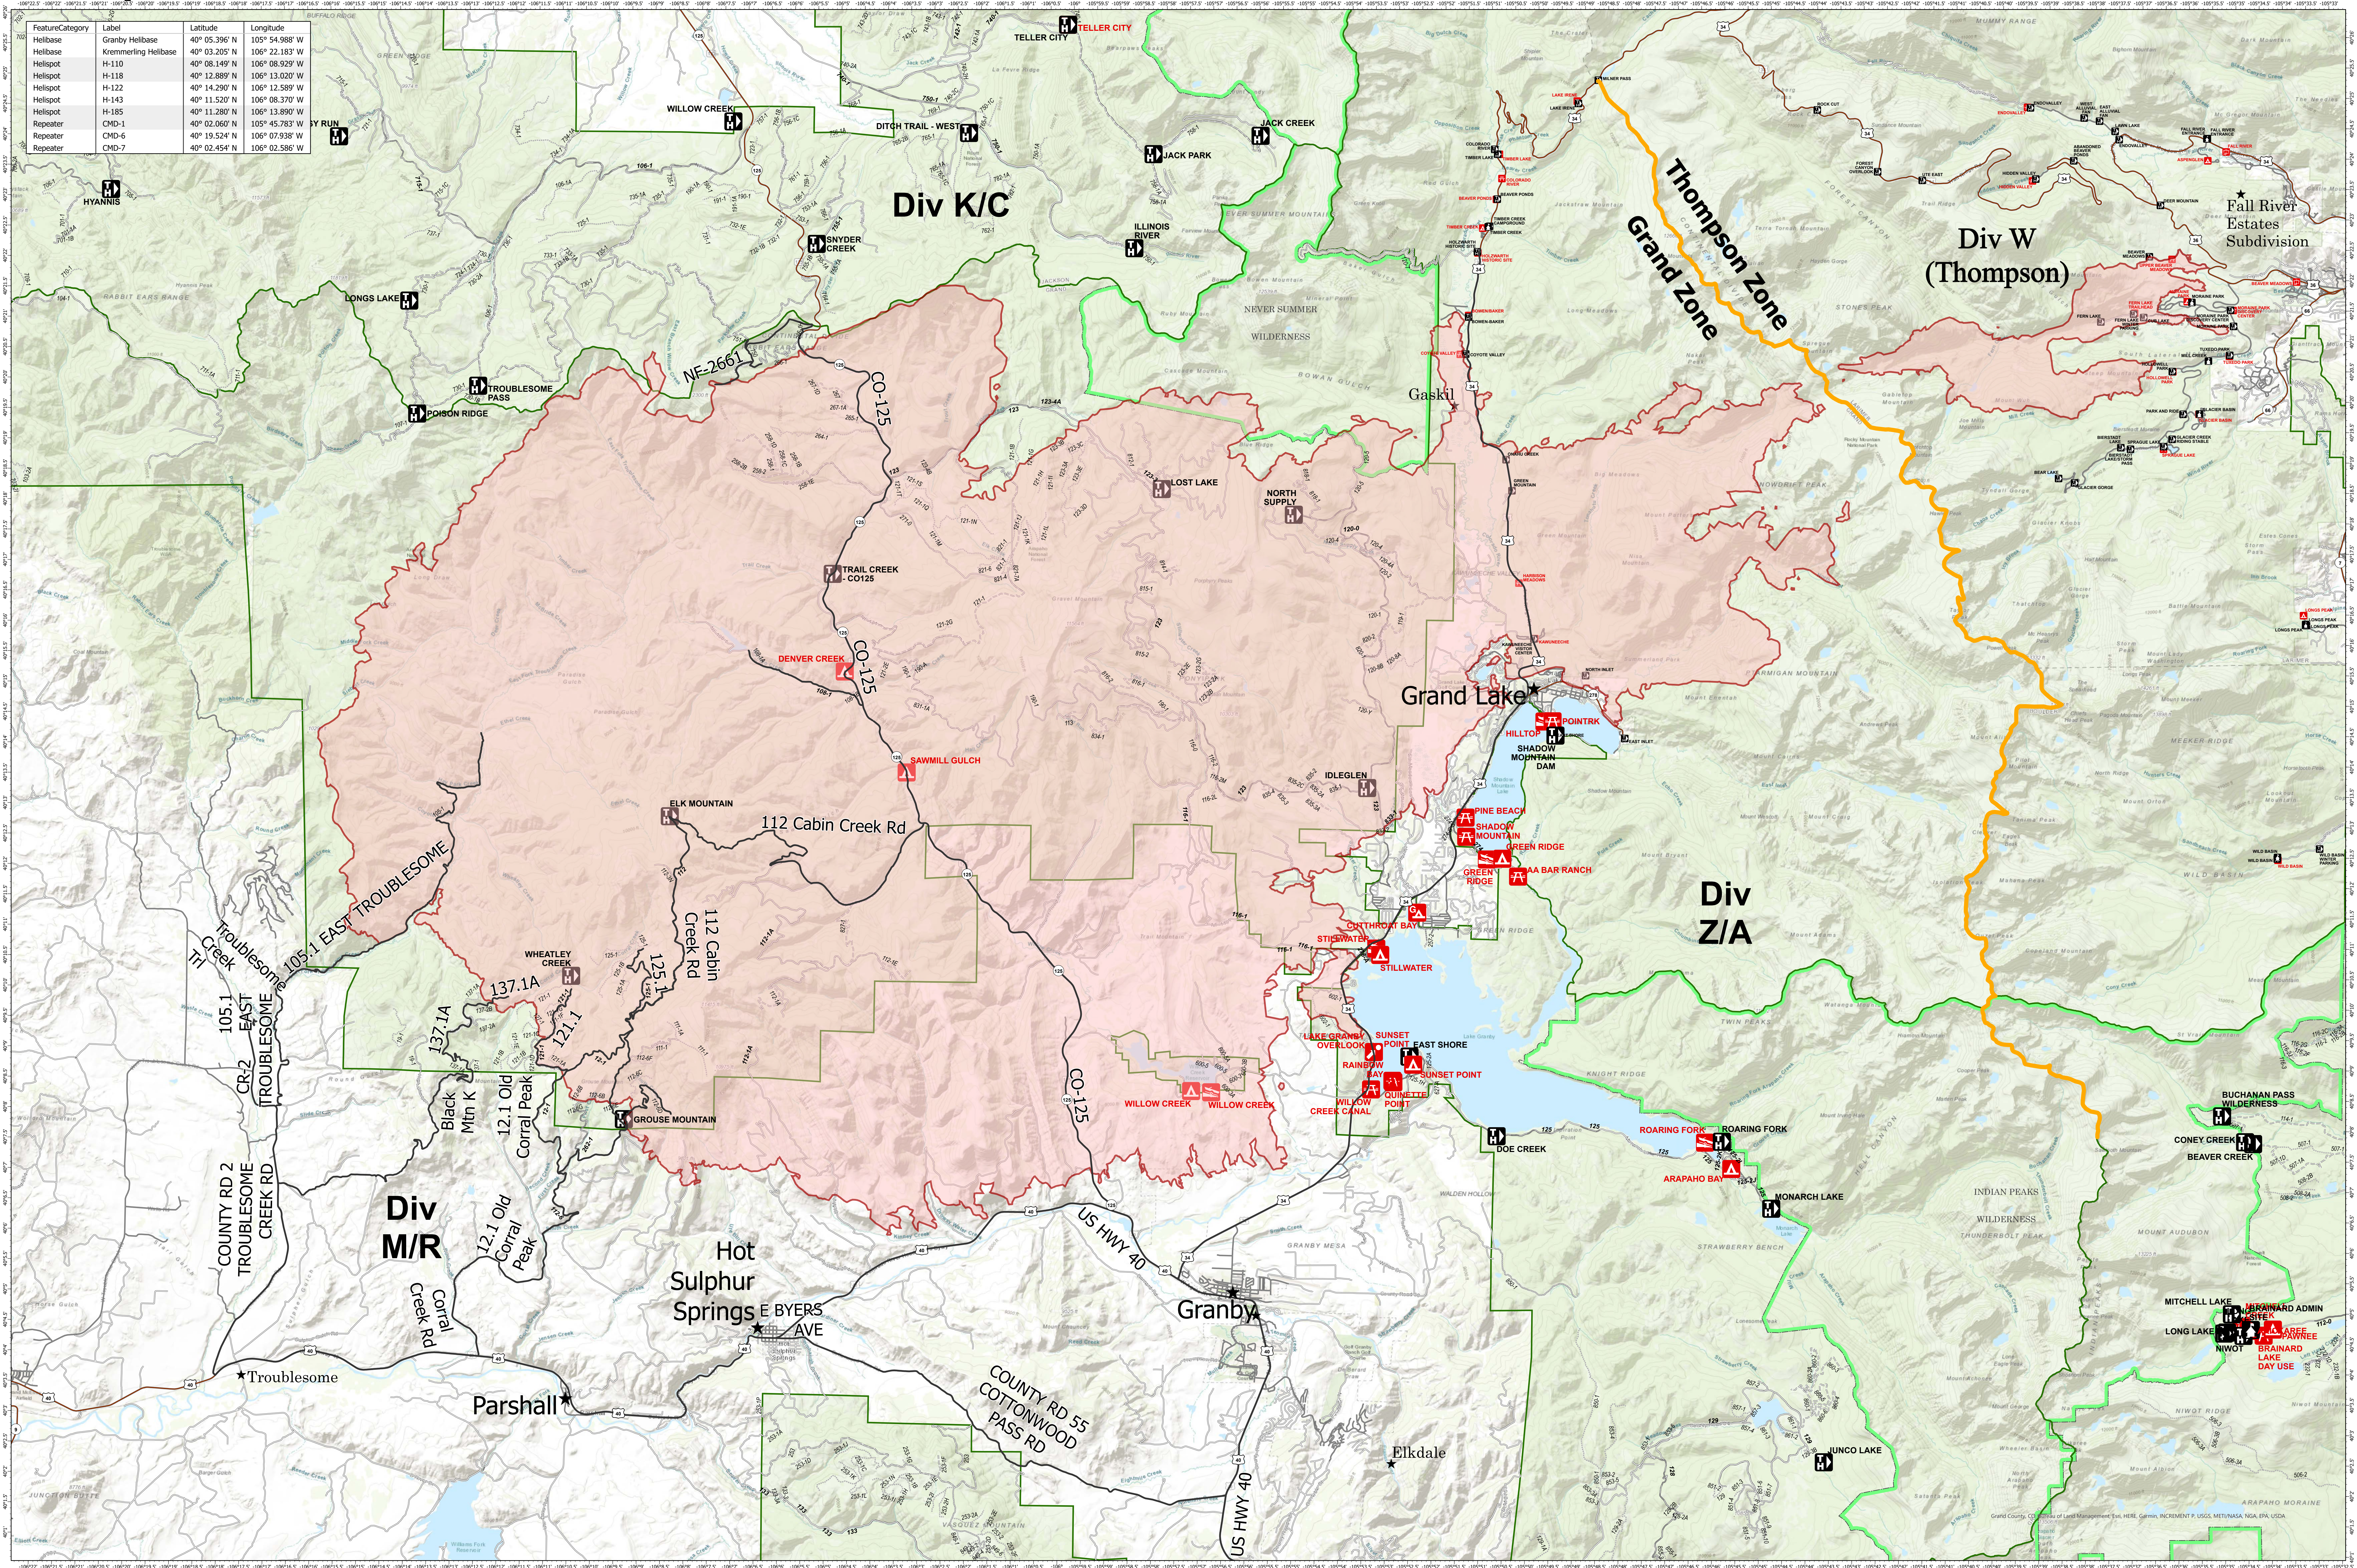

# Transportation - East Troublesome - Grand Zone

November 9, 2020

| FeatureCategory | Label               | Latitude      | Longitude      |
|-----------------|---------------------|---------------|----------------|
| Helibase        | Granby Helibase     | 40° 05.396' N | 105° 54.988' W |
| Helibase        | Kremmering Helibase | 40° 03.205' N | 106° 22.183' W |
| Helispot        | H-110               | 40° 08.149' N | 106° 08.329' W |
| Helispot        | H-118               | 40° 12.889' N | 106° 13.020' W |
| Helispot        | H-122               | 40° 14.290' N | 106° 12.589' W |
| Helispot        | H-143               | 40° 11.520' N | 106° 08.370' W |
| Helispot        | H-185               | 40° 11.280' N | 106° 13.890' W |
| Repeater        | CMD-1               | 40° 02.060' N | 105° 45.783' W |
| Repeater        | CMD-6               | 40° 19.524' N | 106° 07.938' W |
| Repeater        | CMD-7               | 40° 02.454' N | 106° 02.586' W |

**EAST TROUBLESOME - GRAND ZONE**  
**WY-MRF-000408**

11/04/20 1850 hrs  
 193,812 Total Acres  
 188,915 Grand Zone  
 4,897 Thompson Zone

- ★ City
- Roads
- Fire Perimeter
- FS Boundary
- Wilderness
- ZoneBreak
- ★ Weed Wash

RM Type 3 Team

Scale: 0 1 2 4 Miles