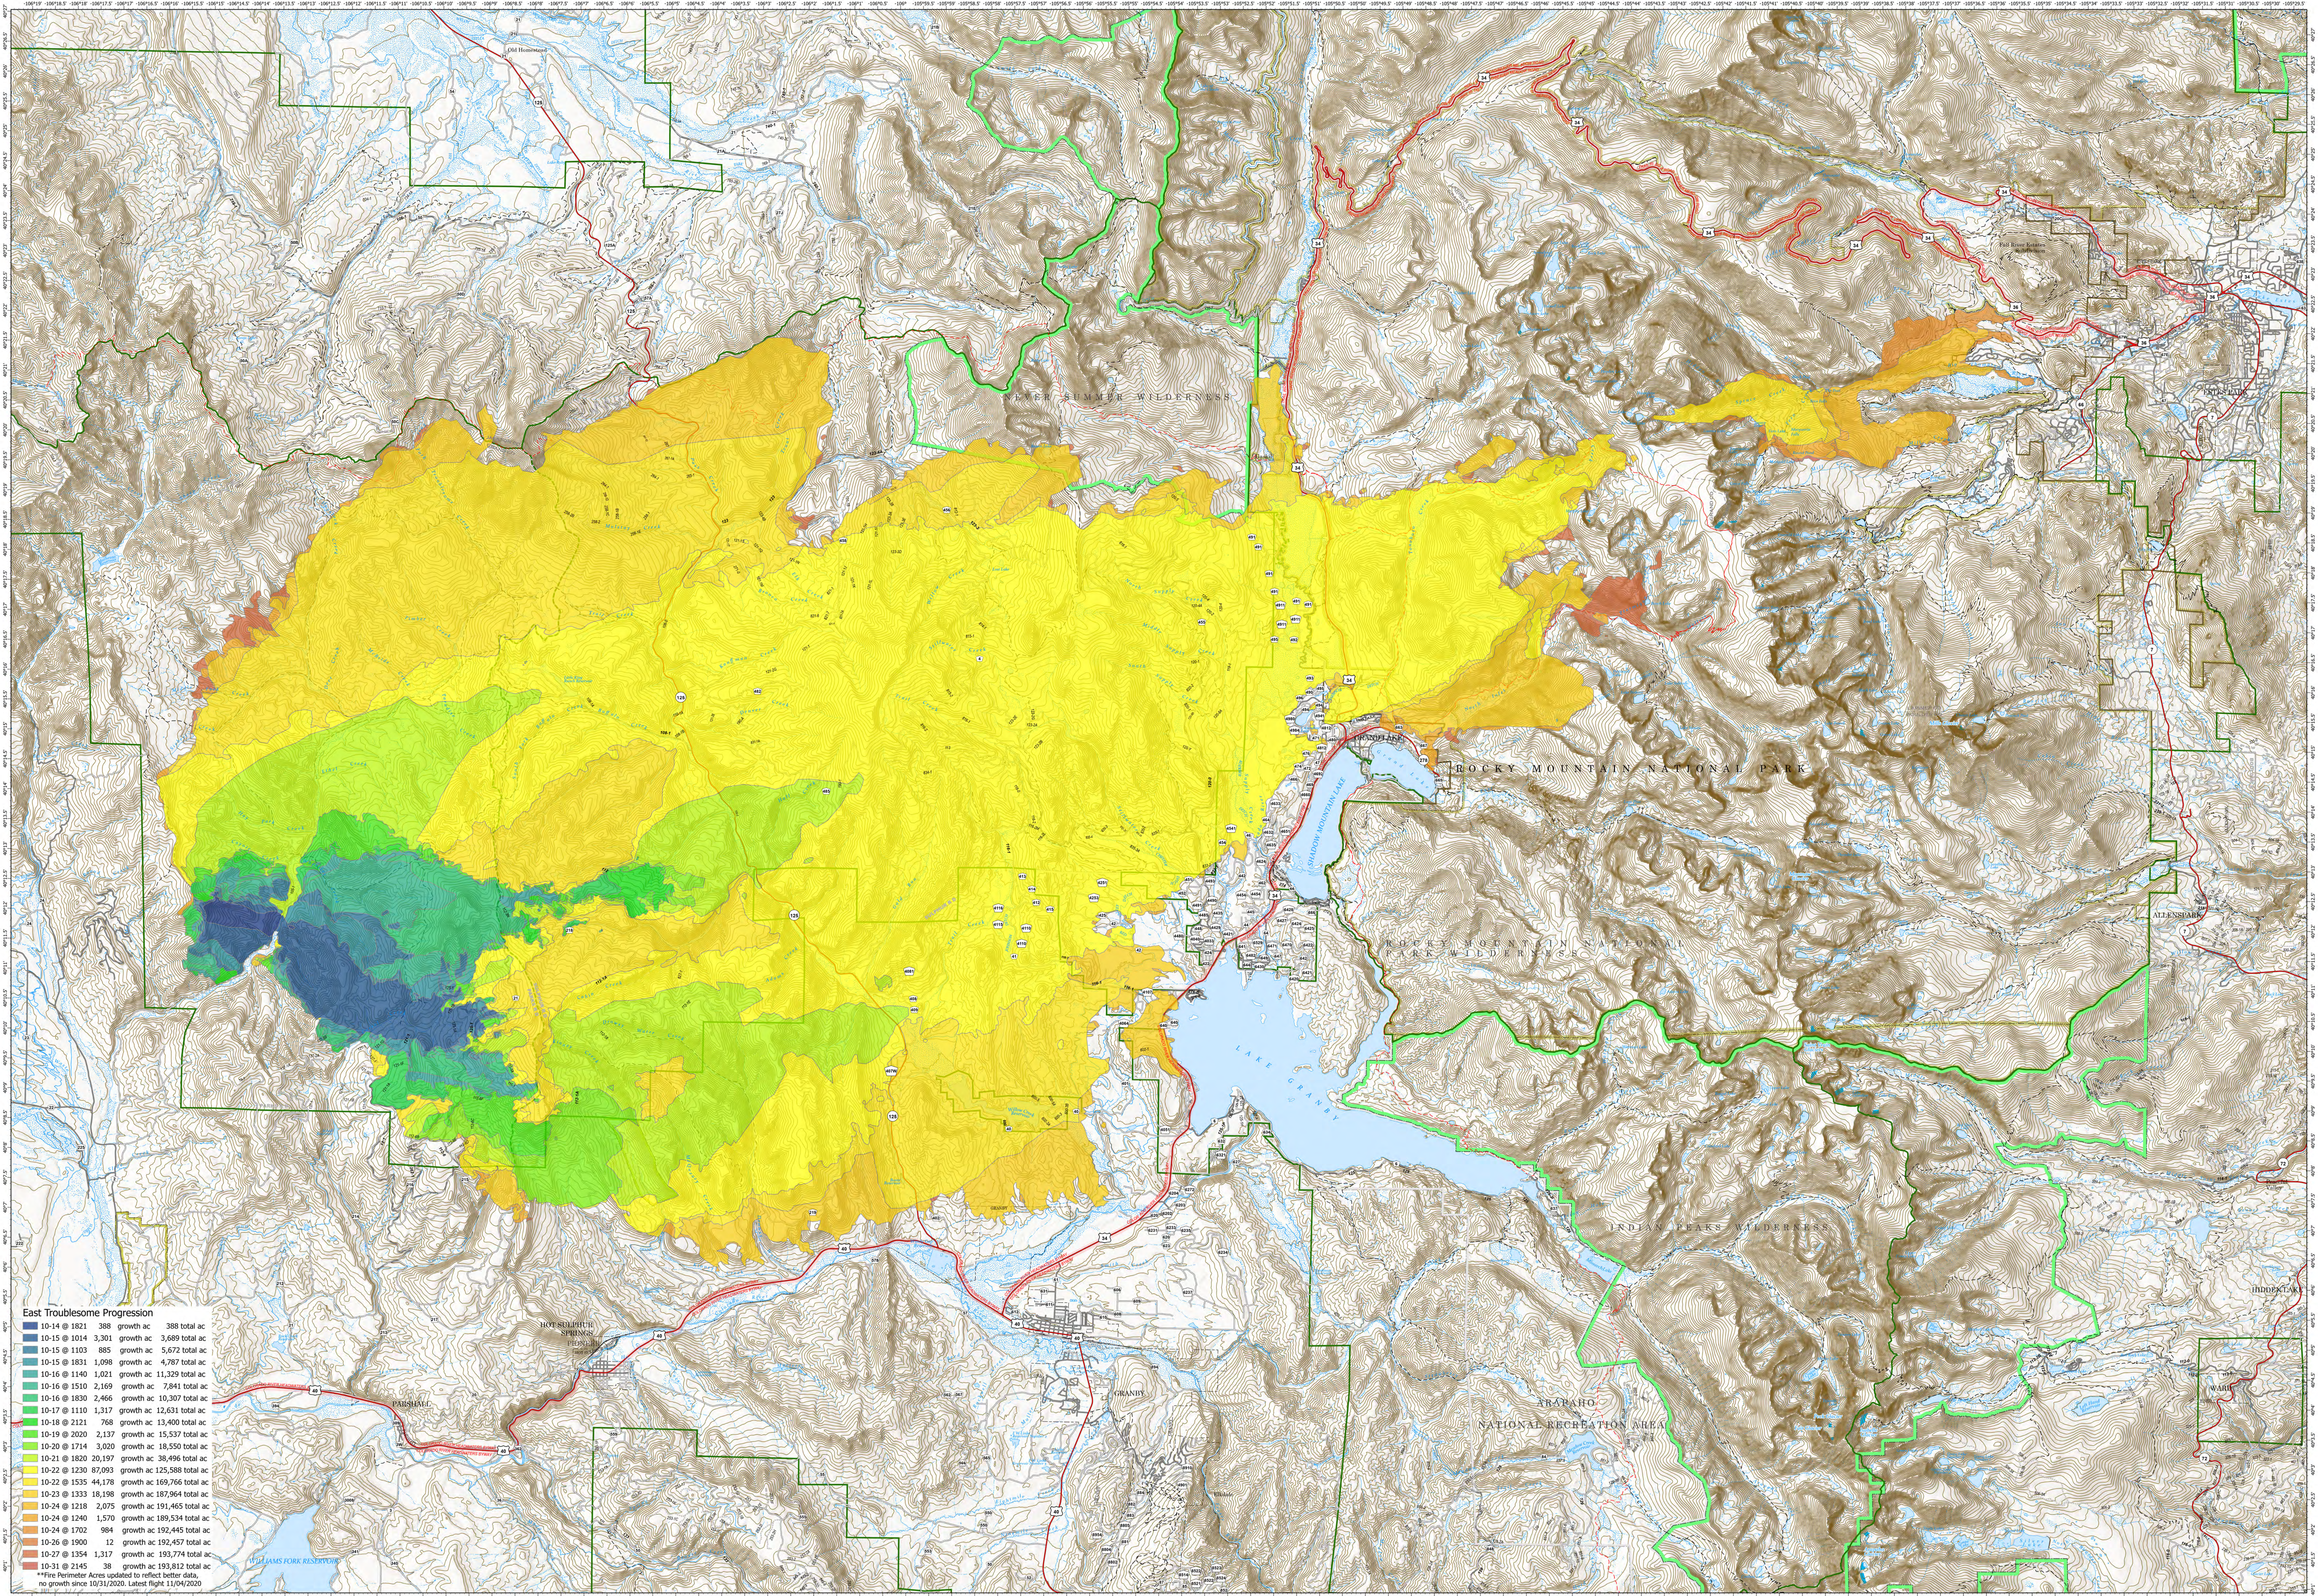

Progression - East Troublesome - Grand Zone

NOVEMBER 9, 2020

EAST TROUBLESOME - GRAND ZONE WY-MRF-000408

- Scenic_Byways
- FS_Administrative_Forest
- Wilderness
- County_Boundary
- FS_Proclaimed_Forest_Grassland
- FS_Ranger_Districts
- State_Boundary
- World_Hillshade

Map Projection: UTM Zone 13, NAD83

Scale: 0 to 5 Miles

RM Type 3 Team