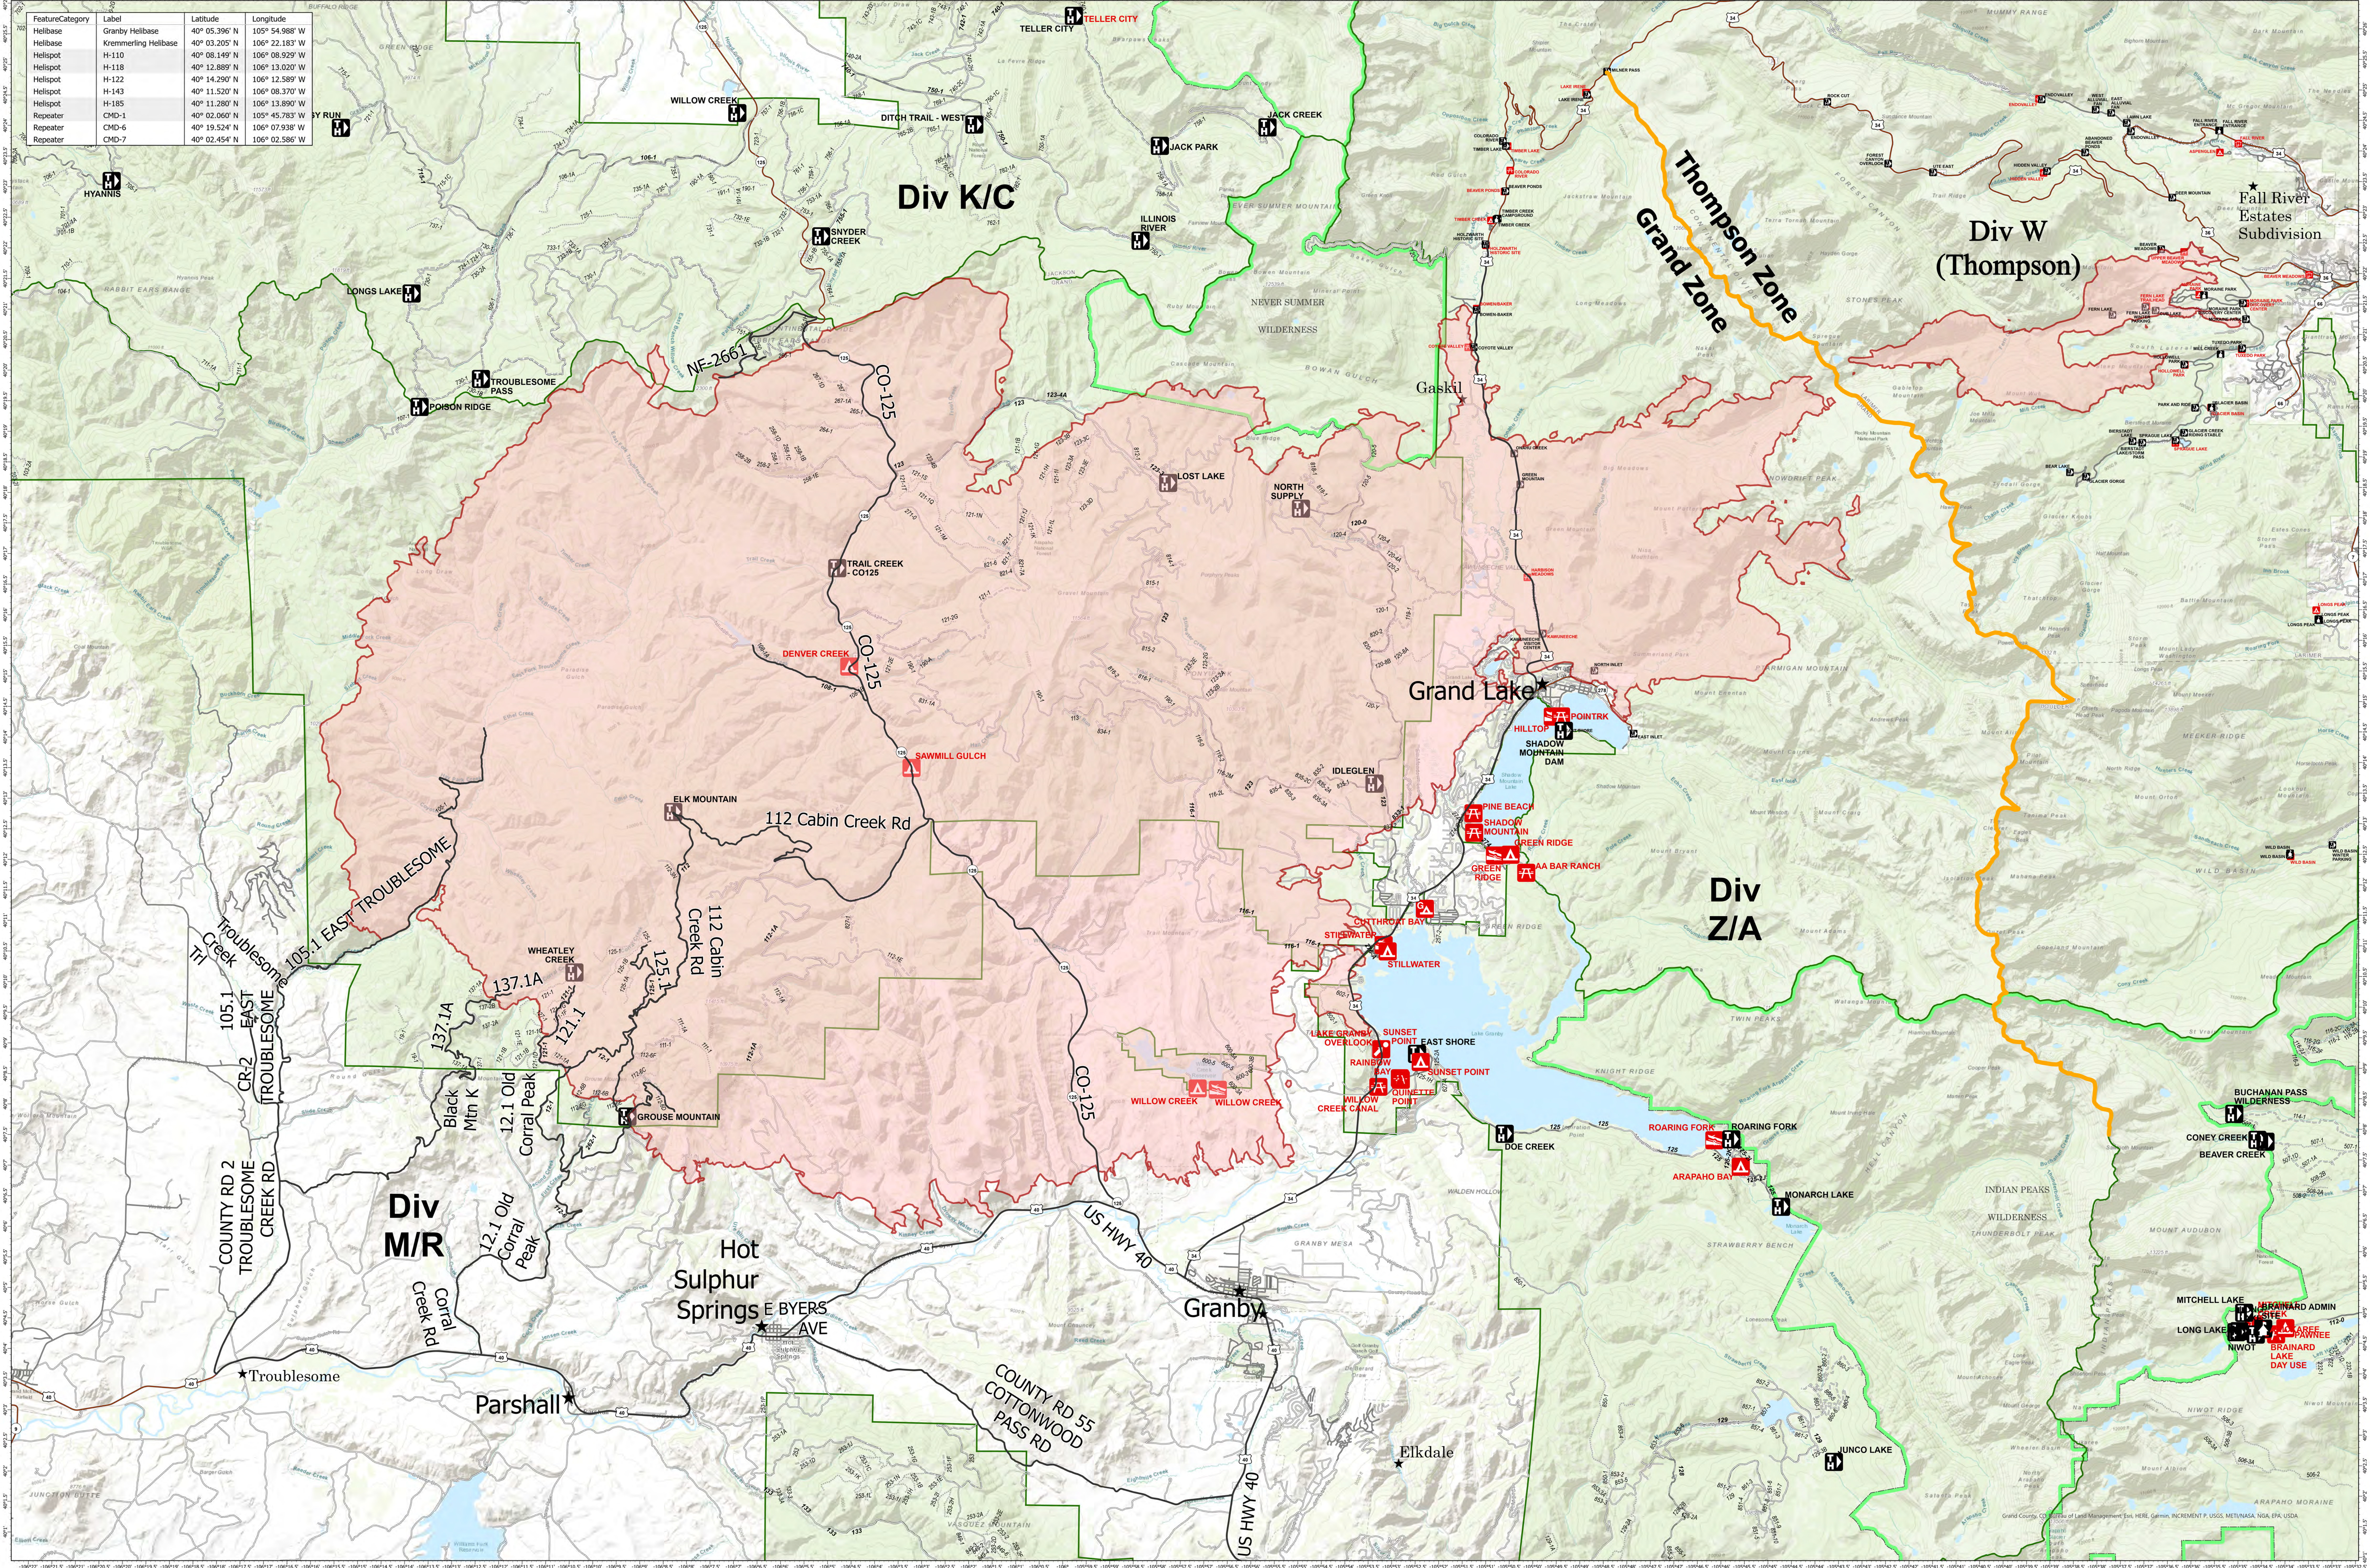

Transportation - East Troublesome - Grand Zone

November 9, 2020

FeatureCategory	Label	Latitude	Longitude
Helibase	Granby Helibase	40° 05.396' N	105° 54.988' W
Helibase	Kremmering Helibase	40° 03.205' N	106° 22.183' W
Helispot	H-110	40° 08.149' N	106° 08.329' W
Helispot	H-119	40° 12.889' N	106° 13.020' W
Helispot	H-122	40° 14.290' N	106° 12.589' W
Helispot	H-143	40° 11.520' N	106° 08.370' W
Helispot	H-185	40° 11.280' N	106° 13.890' W
Repeater	CMD-1	40° 02.060' N	105° 45.783' W
Repeater	CMD-6	40° 19.524' N	106° 07.938' W
Repeater	CMD-7	40° 02.454' N	106° 02.586' W

EAST TROUBLESOME - GRAND ZONE
WY-MRF-000408

11/04/20 1850 hrs
 193,812 Total Acres
 188,915 Grand Zone
 4,897 Thompson Zone

- ★ City
- Roads
- Fire Perimeter
- Wilderness
- ★ Weed Wash
- FS Boundary
- ZoneBreak

RM Type 3 Team

A north arrow is located in the bottom right corner. Below it is a scale bar showing distances in miles, with markings for 0, 1, 2, and 4 miles.