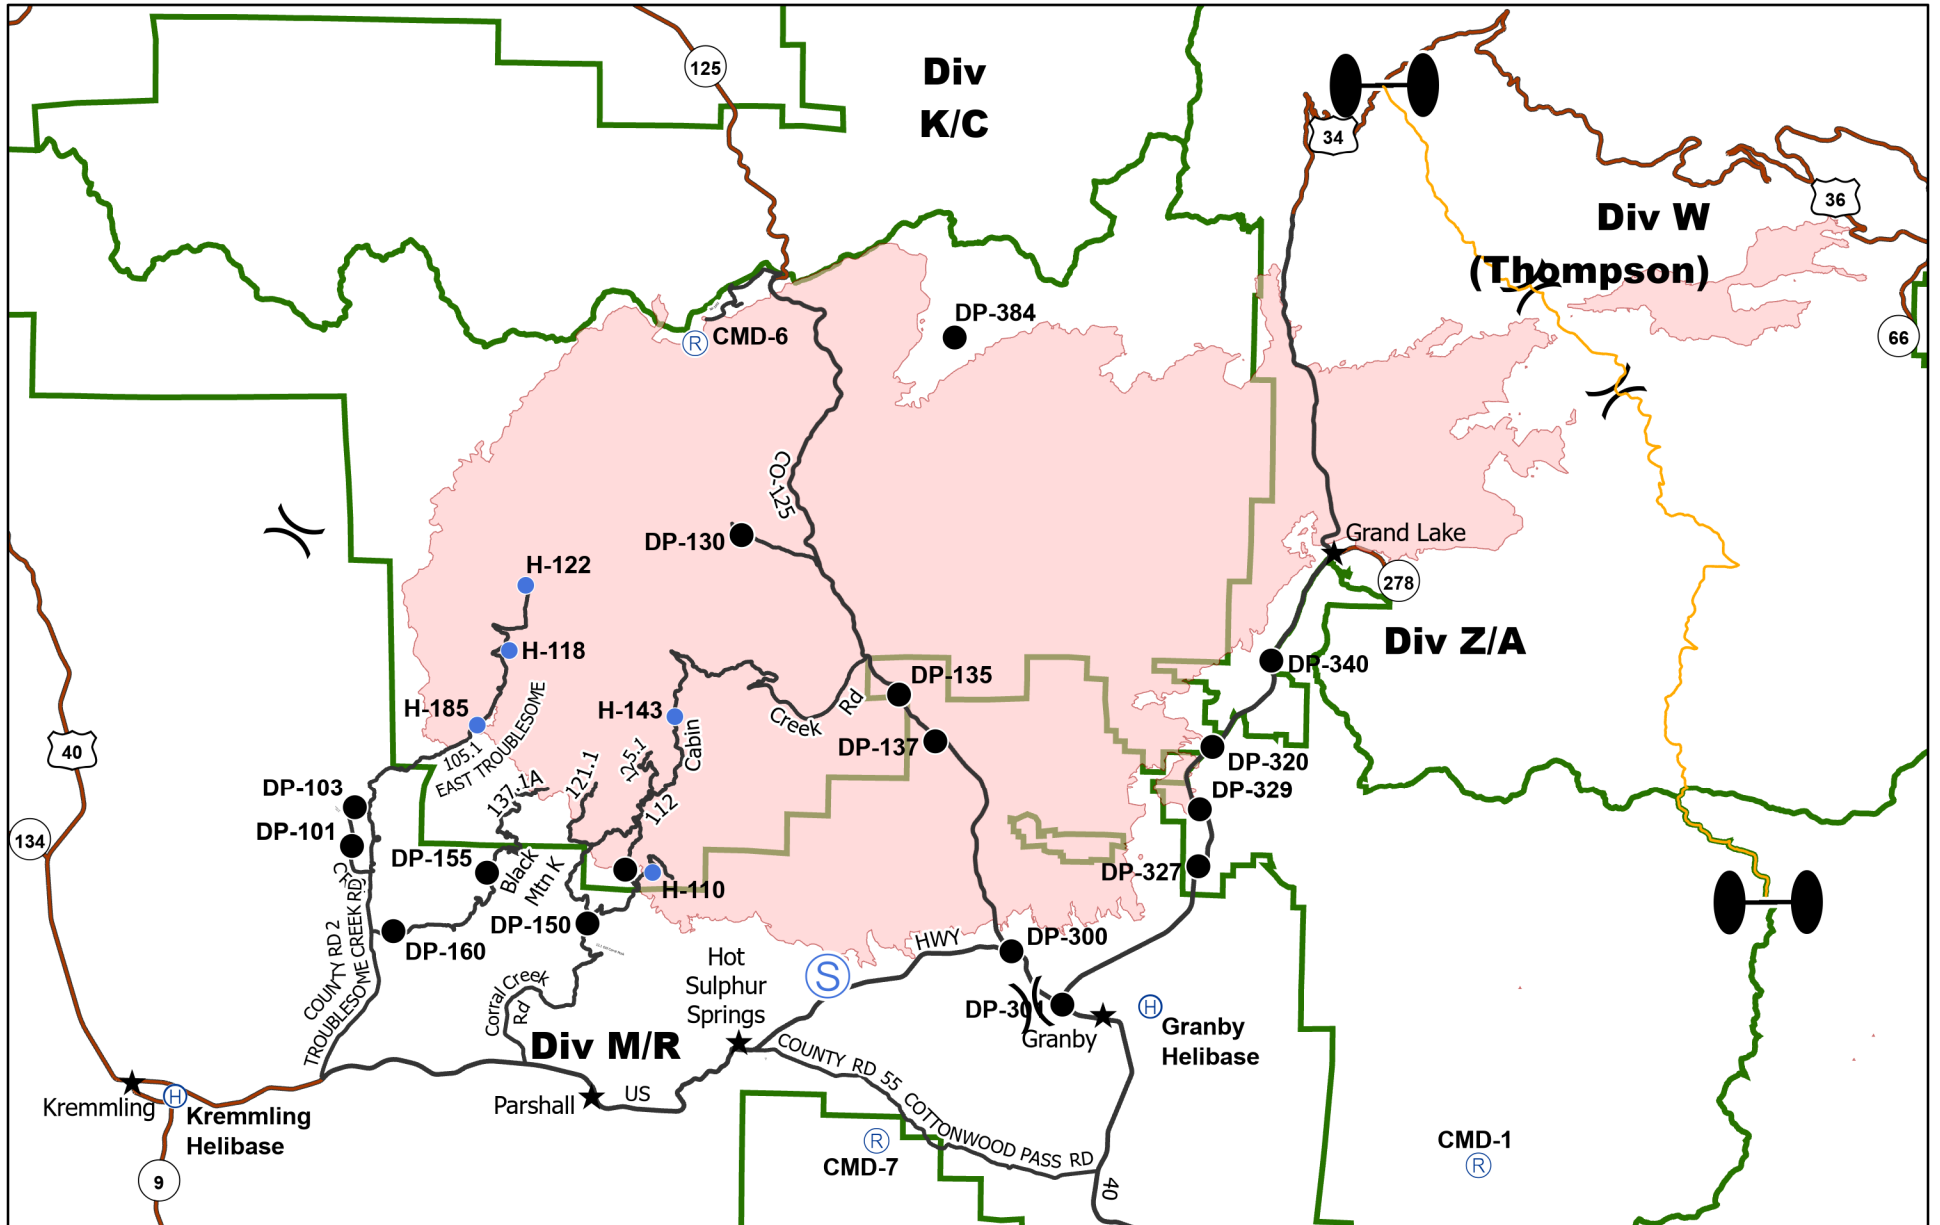

# Transportation - East Troublesome - Grand and Thompson Zones

November 9, 2020

Fire perimeter as of  
11/04/20 1850 hrs  
193,812 Total Acres  
188,915 Grand Zone  
4,897 Thompson Zone

- City
- Roads
- Drop Point
- Helibase
- Helispot
- Repeater
- Staging Area
- Zone Break
- Division Break
- Fire Perimeter
- ZoneBreak
- FS Boundary
- Label\_Point

RM Type 3 Team