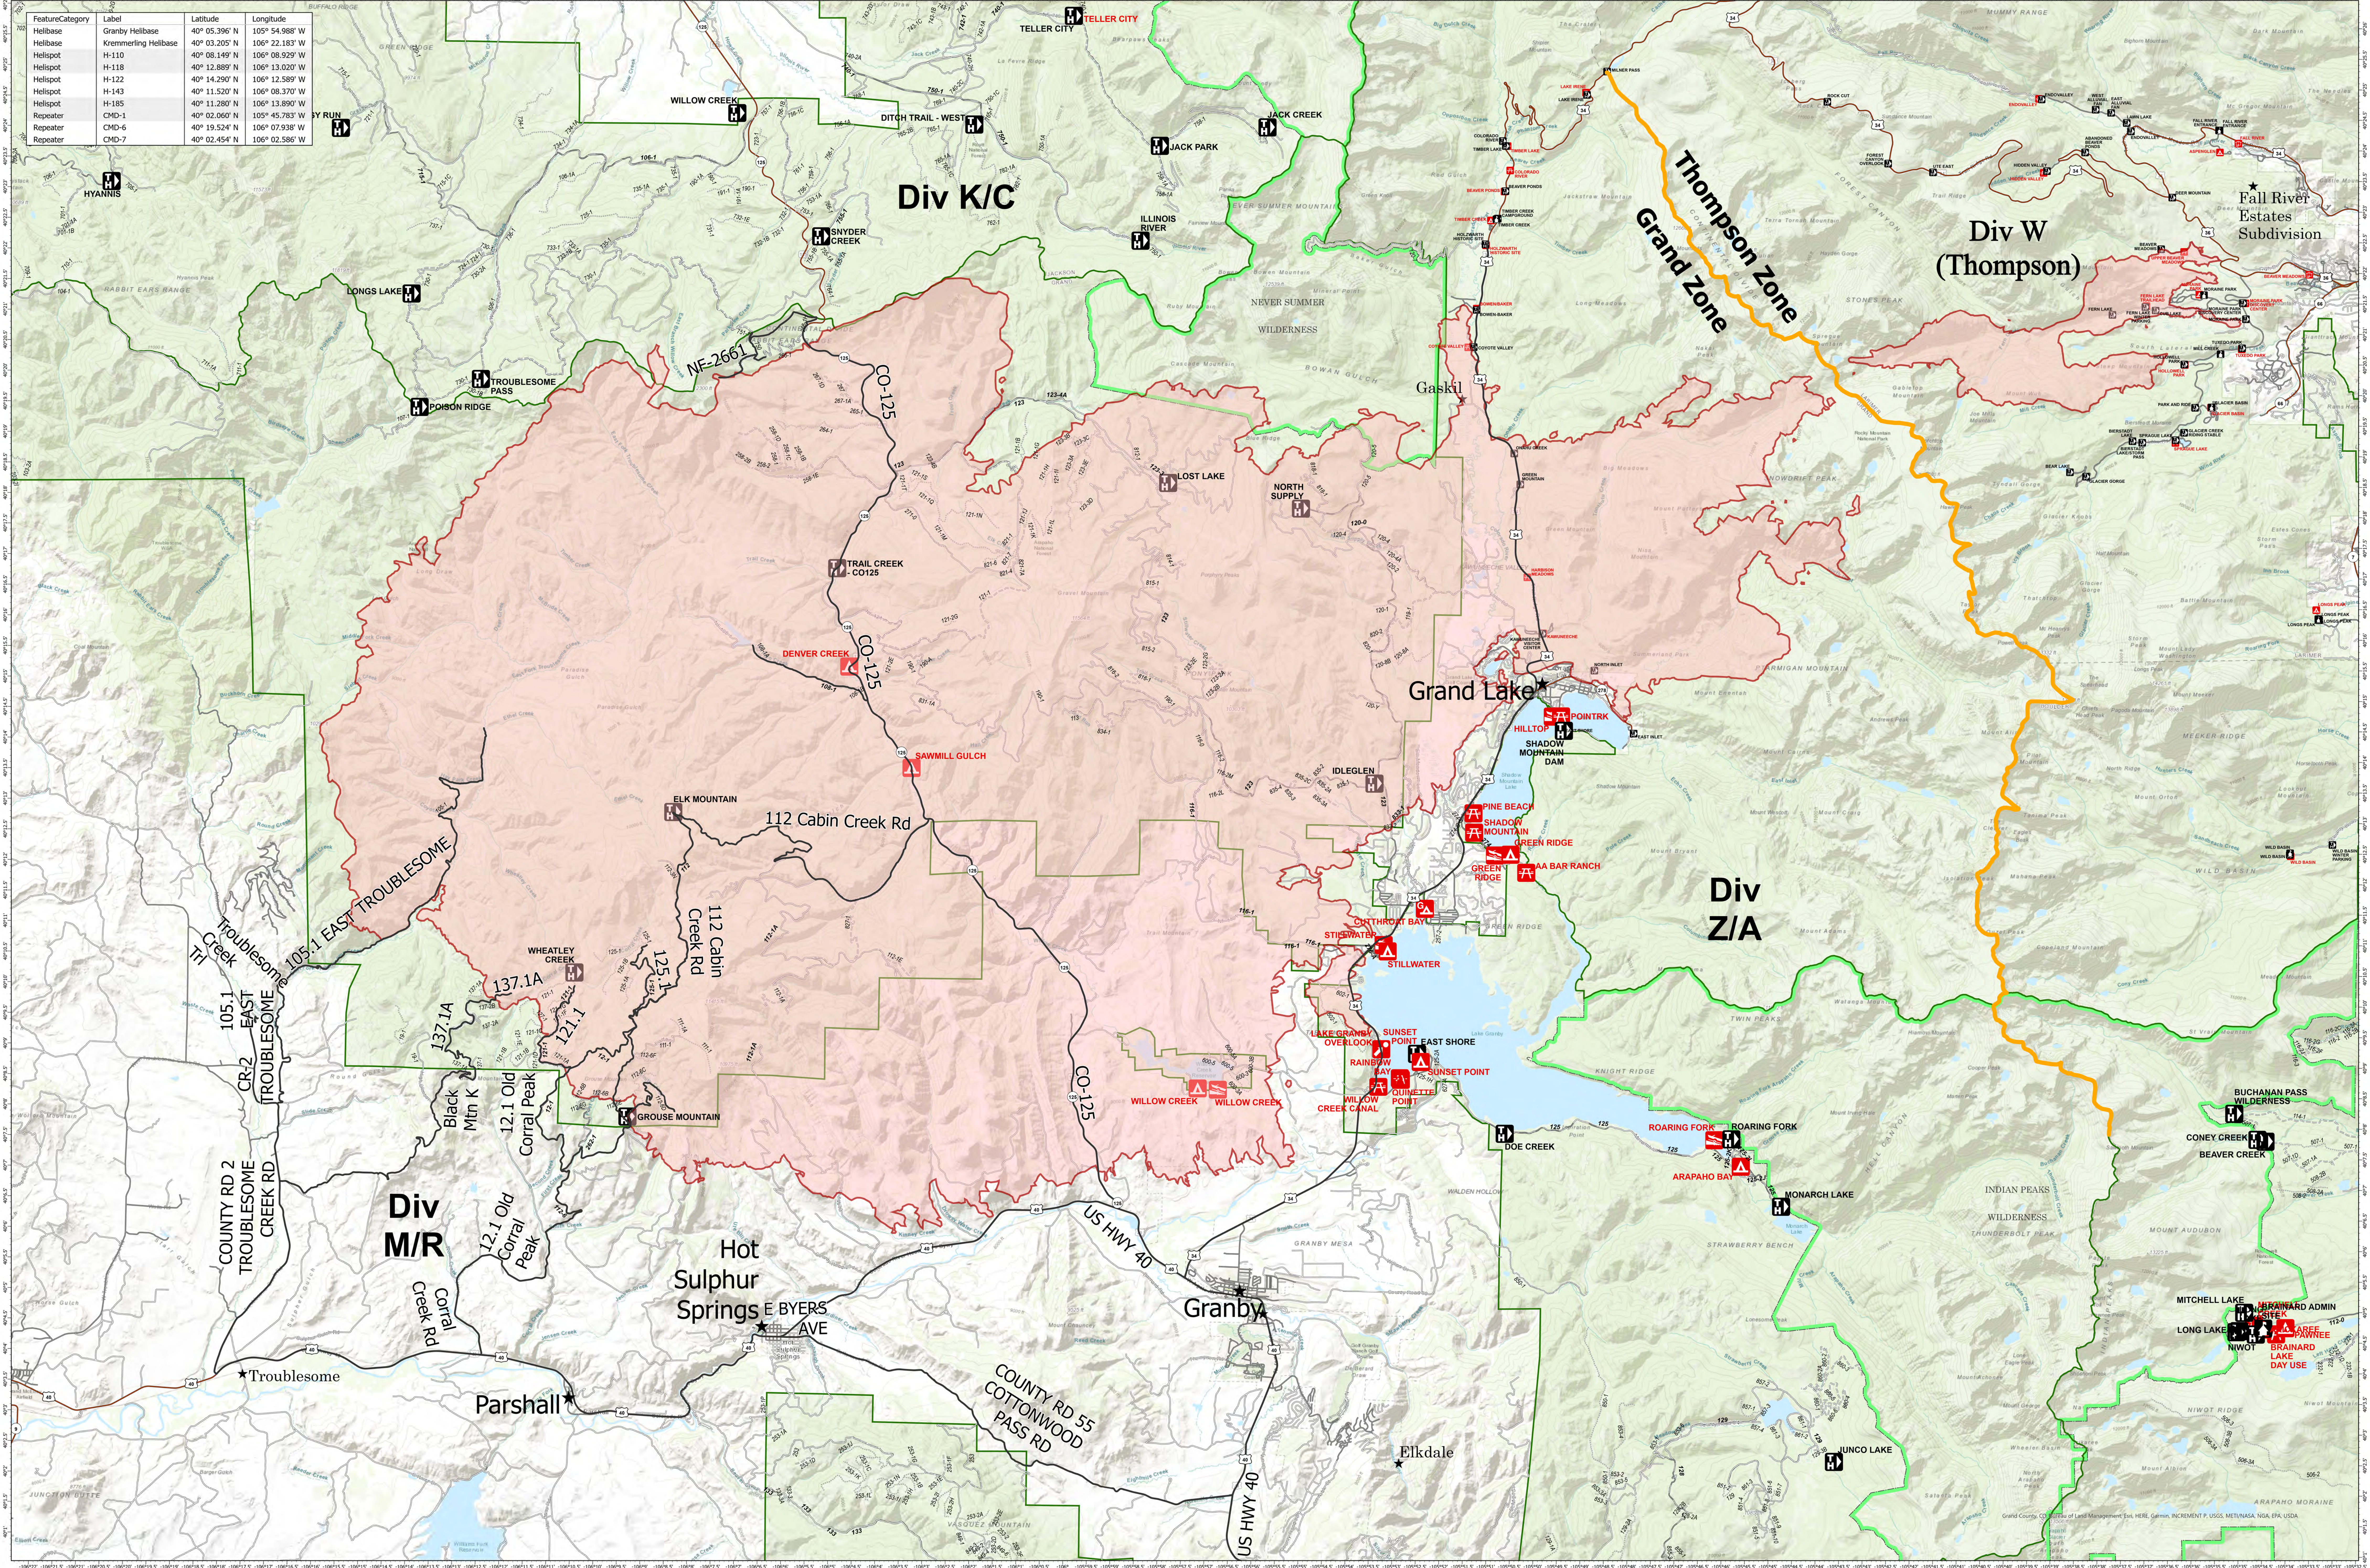

# Transportation - East Troublesome - Grand and Thompson Zones

November 10, 2020

FeatureCategory	Label	Latitude	Longitude
Helibase	Granby Helibase	40° 05.396' N	105° 54.988' W
Helibase	Kremmering Helibase	40° 03.205' N	106° 22.183' W
Helispot	H-110	40° 08.149' N	106° 08.329' W
Helispot	H-119	40° 12.889' N	106° 13.020' W
Helispot	H-122	40° 14.290' N	106° 12.589' W
Helispot	H-143	40° 11.520' N	106° 08.370' W
Helispot	H-185	40° 11.280' N	106° 13.890' W
Repeater	CMD-1	40° 02.060' N	105° 45.783' W
Repeater	CMD-6	40° 19.524' N	106° 07.938' W
Repeater	CMD-7	40° 02.454' N	106° 02.586' W

**EAST TROUBLESOME - GRAND ZONE**  
**WY-MRF-000408**

11/04/20 1850 hrs  
 193,812 Total Acres  
 188,915 Grand Zone  
 4,897 Thompson Zone

- ★ City
- Roads
- Fire Perimeter
- Wilderness
- ★ Weed Wash
- FS Boundary
- ZoneBreak