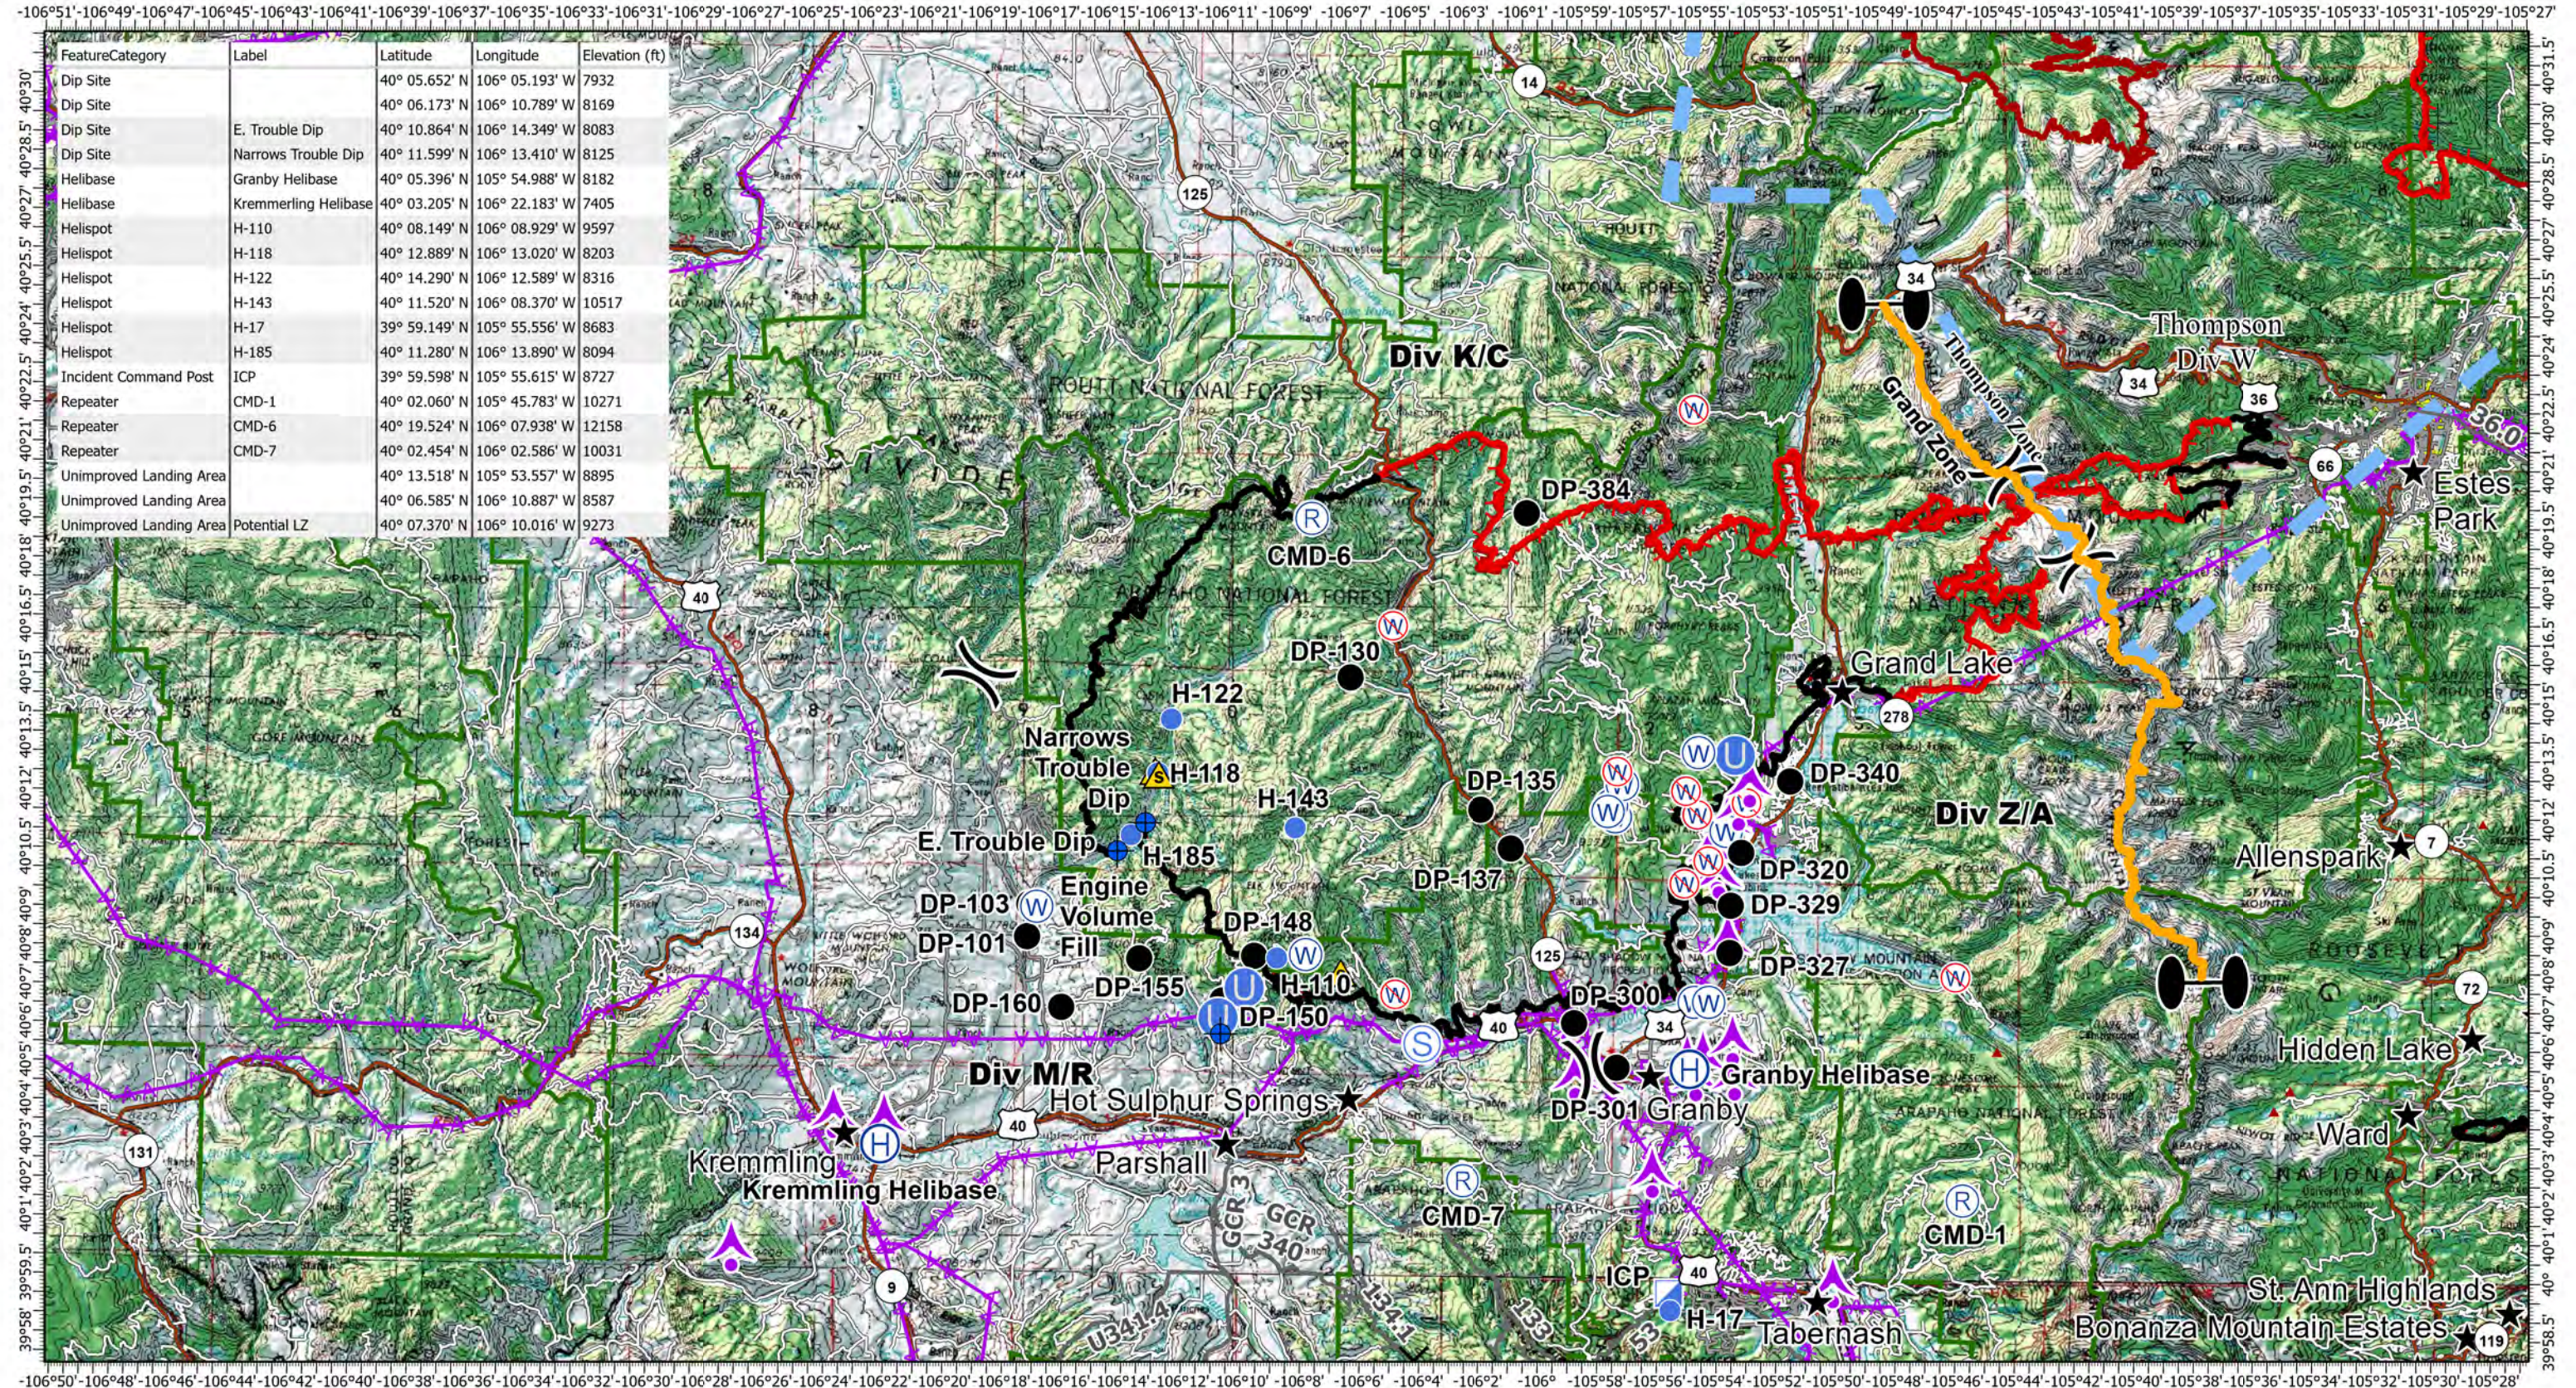

Air Operations - East Troublesome - Grand and Thompson Zones

11/10/2020

EAST TROUBLESOME - GRAND ZONE
 11/04/20 1850 hrs
 193,812 Total Acres
 188,915 Grand Zone
 4,897 Thompson Zone

Aerial Hazard	Drop Point	Helispot	Safety Zone	Restricted Water Source	Uncontrolled Fire Edge	Fire Perimeter
Closure	Helibase	Incident Command Post	Staging Area	Zone Break	Contained Line	FS Proclaimed Forest
Dip Site	Unimproved Landing Area	Repeater	Water Source	Division Break	Temporary Flight Restriction	ZoneBreak

RM Type 3 Team
 0 5 10 Miles