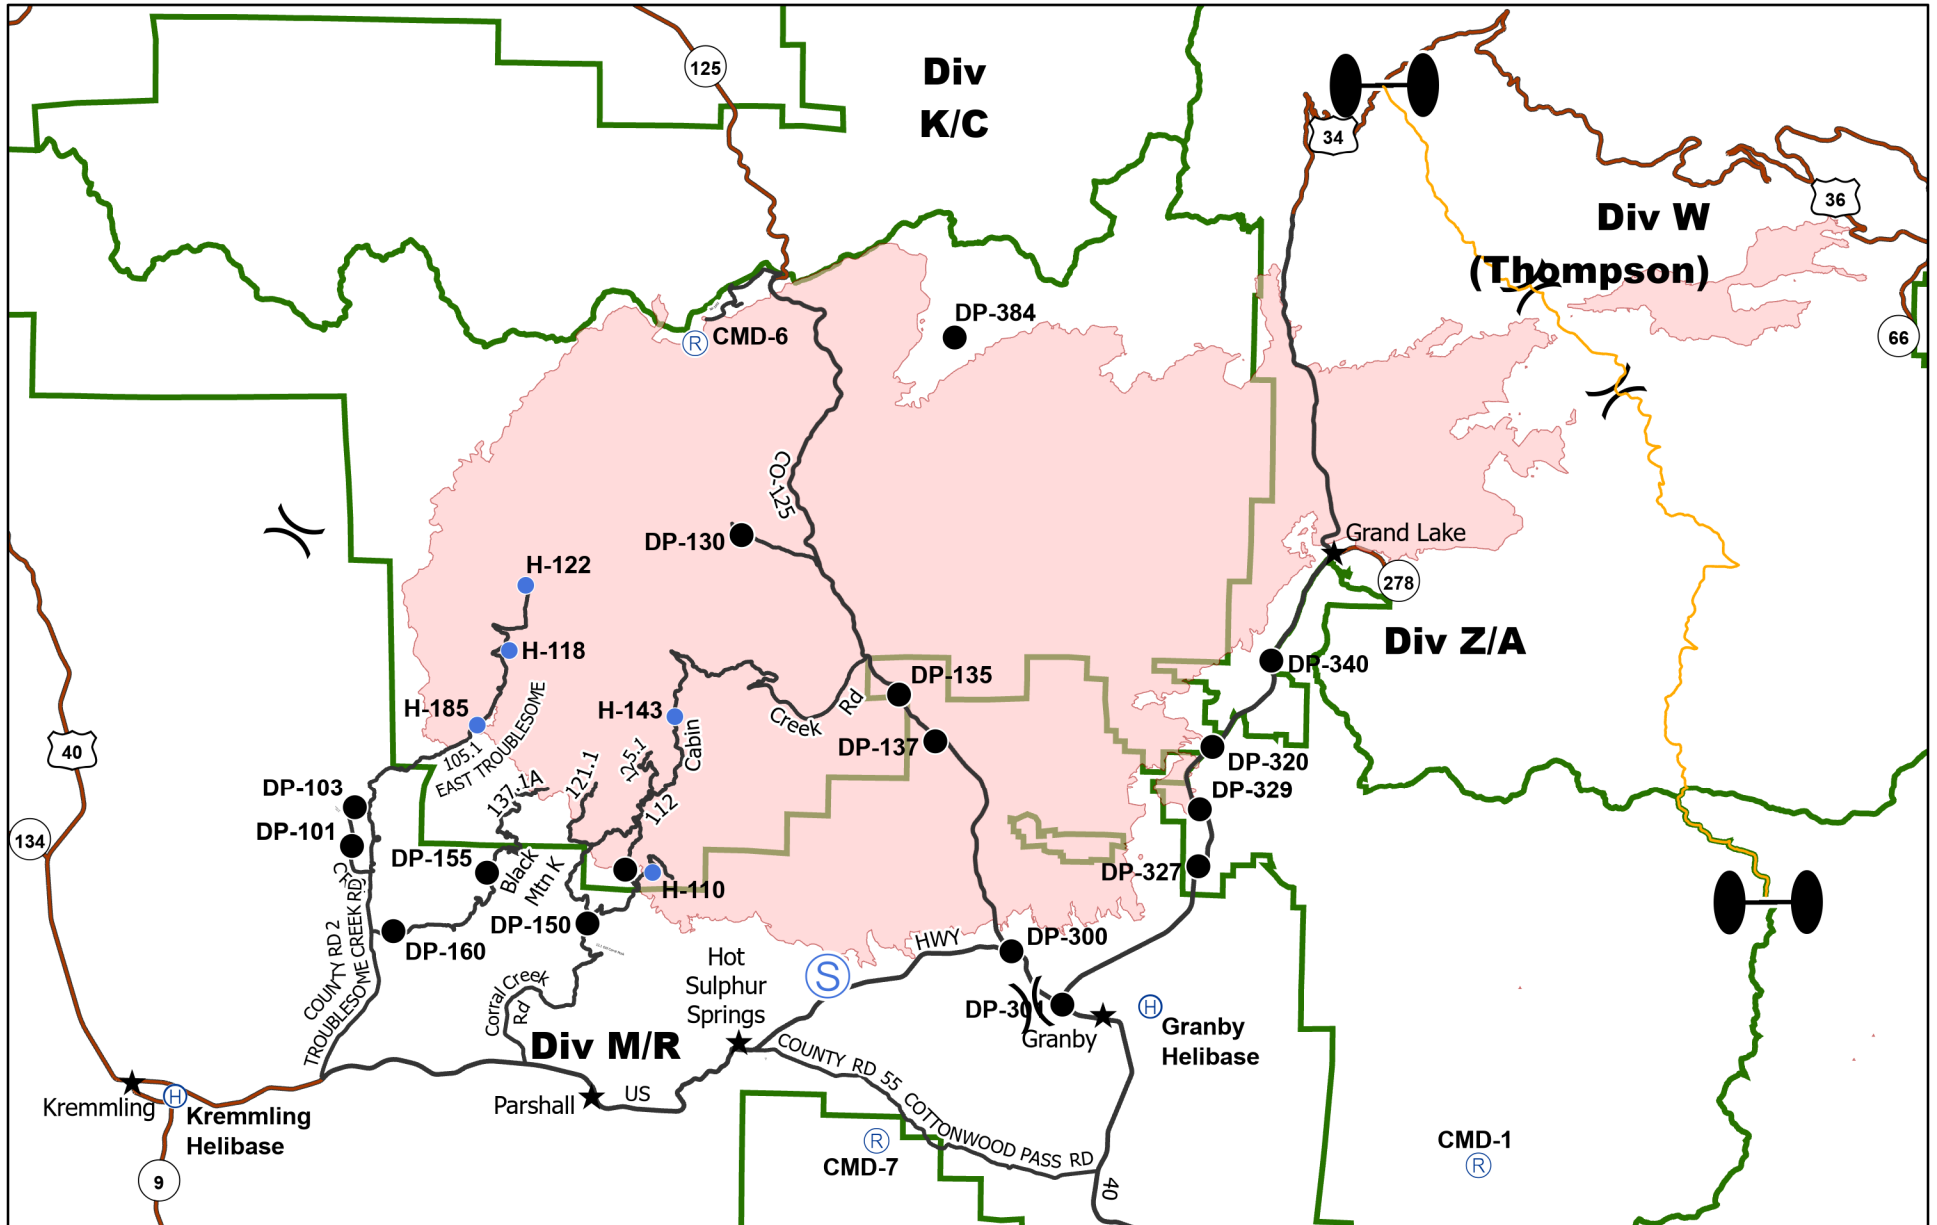

Transportation - East Troublesome - Grand and Thompson Zones

November 10, 2020

Fire perimeter as of
11/04/20 1850 hrs
193,812 Total Acres
188,915 Grand Zone
4,897 Thompson Zone

- City
- Roads
- Drop Point
- Helibase
- Helispot
- Repeater
- Staging Area
- Zone Break
- Division Break
- Fire Perimeter
- ZoneBreak
- FS Boundary
- Label_Point

RM Type 3 Team