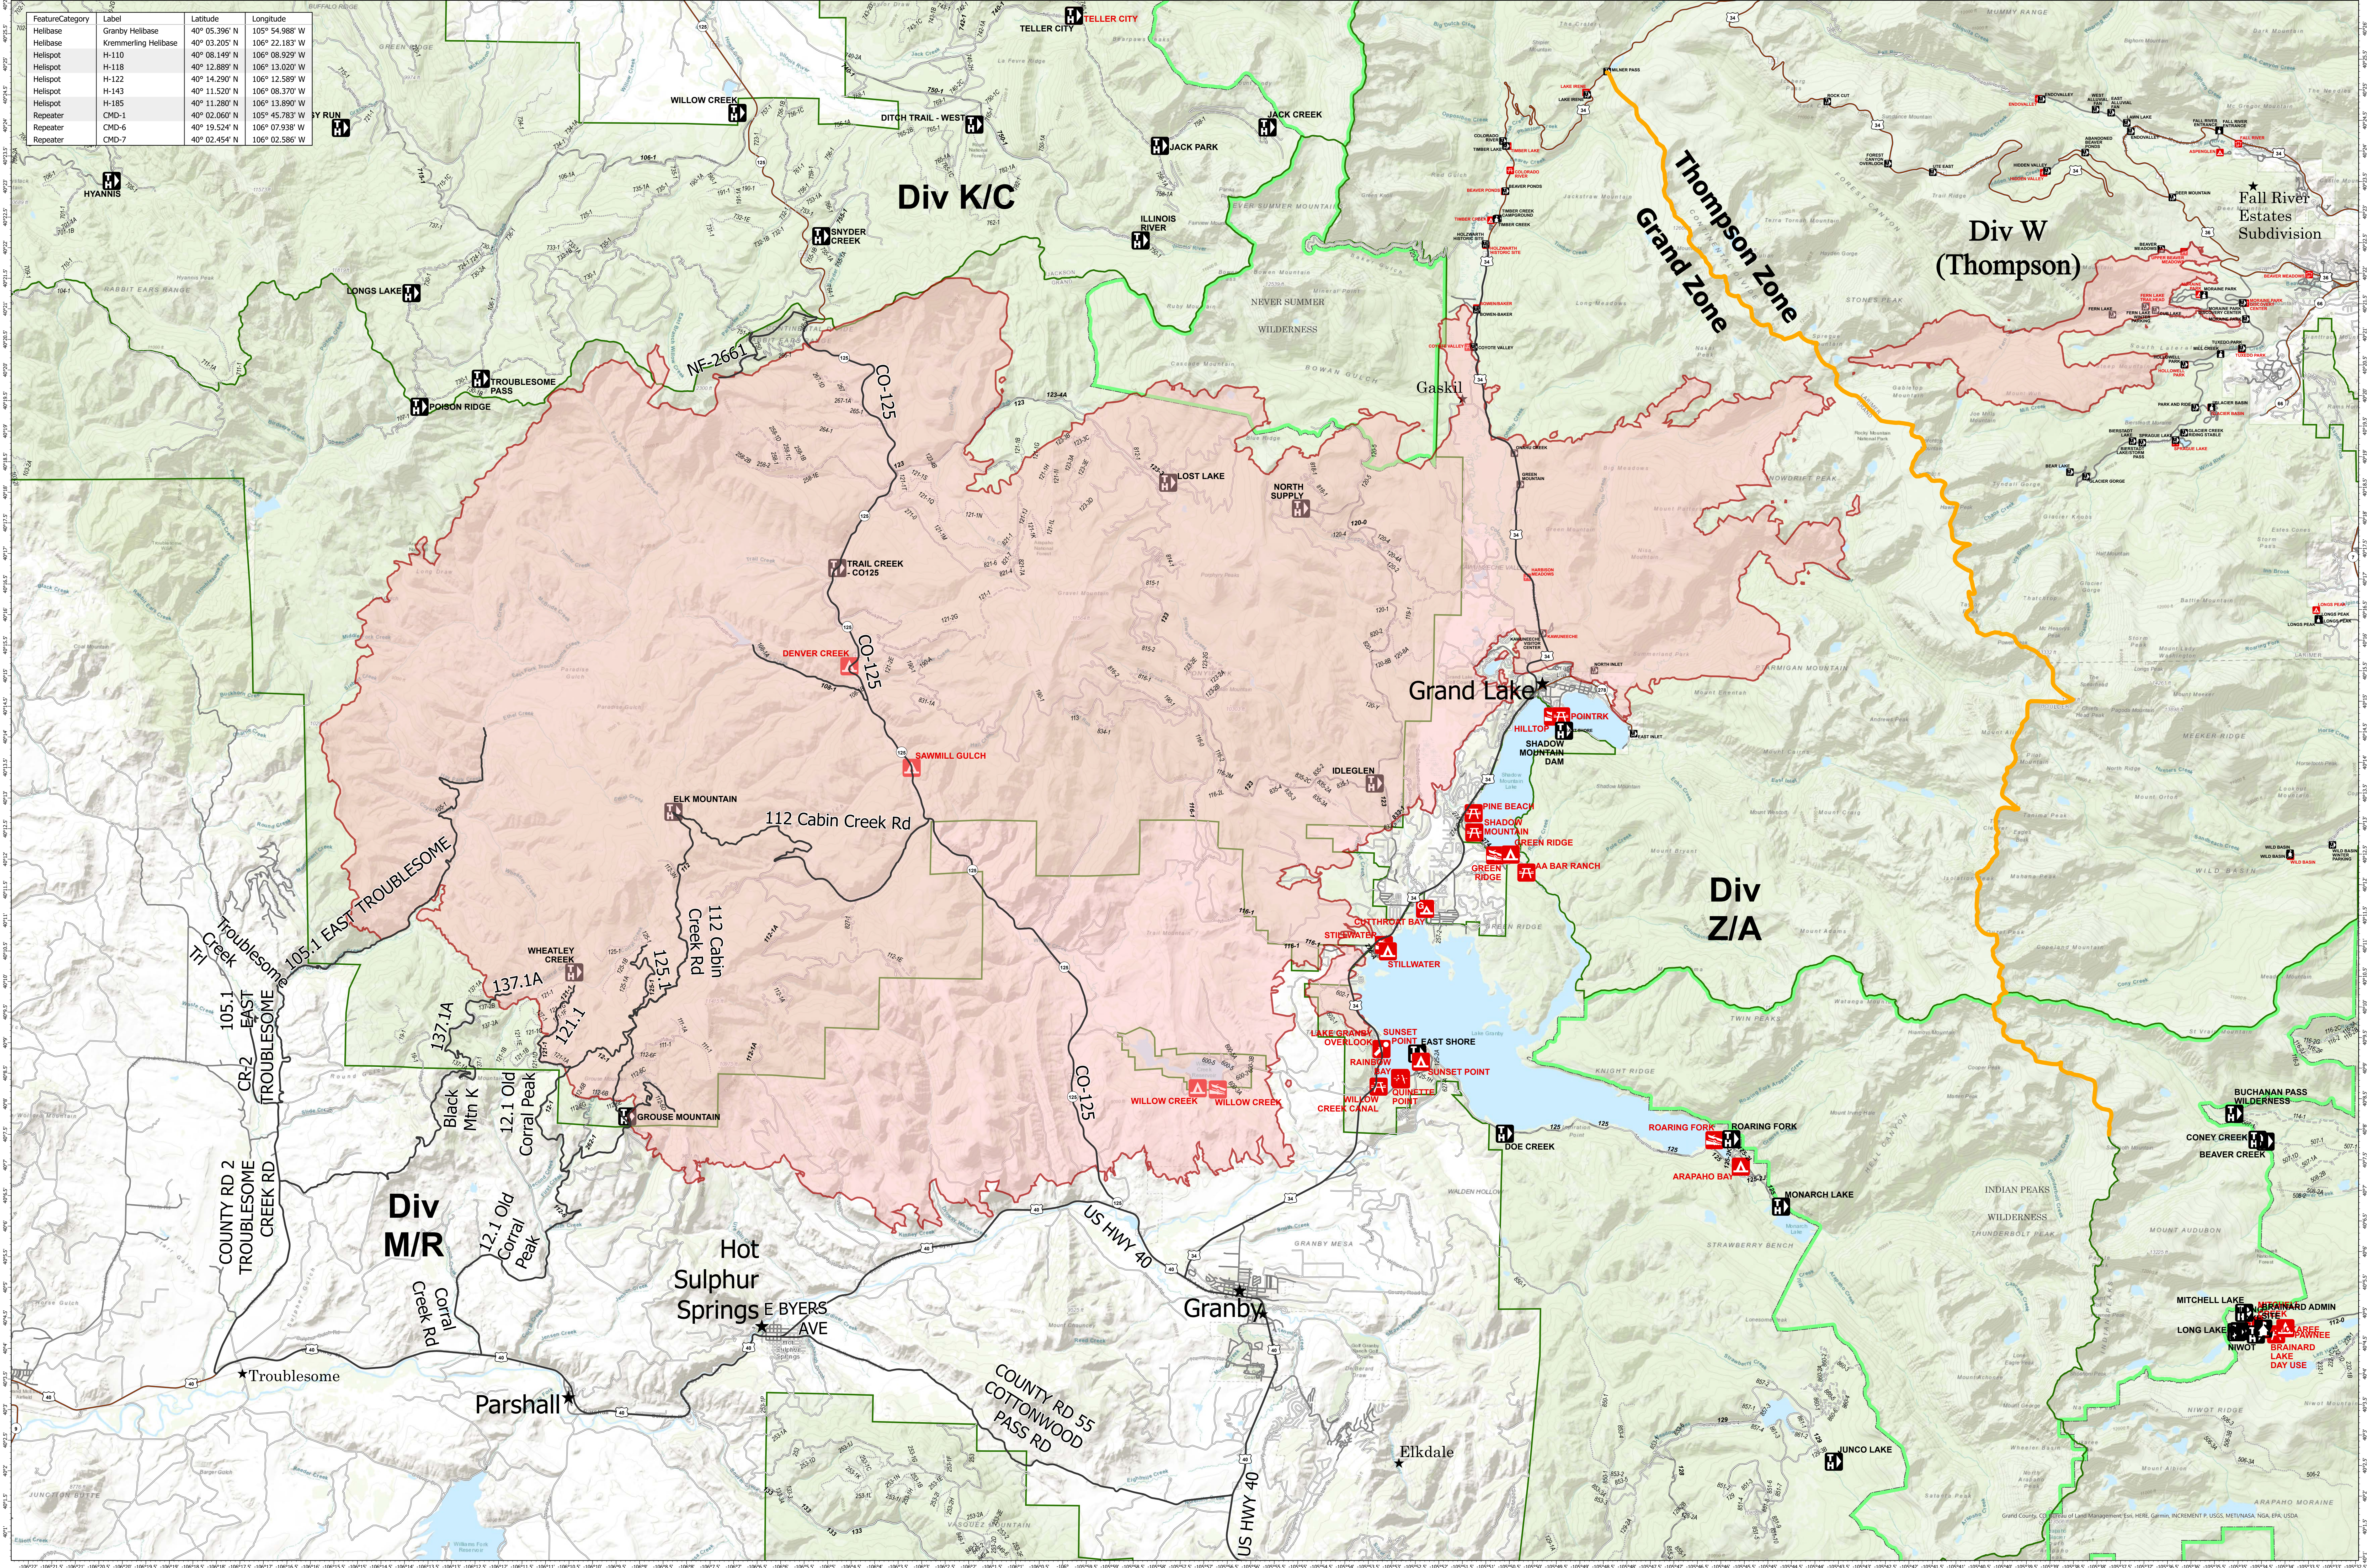

# Transportation - East Troublesome - Grand and Thompson Zones

FeatureCategory	Label	Latitude	Longitude
Helibase	Granby Helibase	40° 05.396' N	105° 54.988' W
Helibase	Kremmering Helibase	40° 03.205' N	106° 22.183' W
Helispot	H-110	40° 08.149' N	106° 08.329' W
Helispot	H-118	40° 12.889' N	106° 13.020' W
Helispot	H-122	40° 14.290' N	106° 12.589' W
Helispot	H-143	40° 11.520' N	106° 08.370' W
Helispot	H-185	40° 11.280' N	106° 13.890' W
Repeater	CMD-1	40° 02.060' N	105° 45.783' W
Repeater	CMD-6	40° 19.524' N	106° 07.938' W
Repeater	CMD-7	40° 02.454' N	106° 02.586' W

**EAST TROUBLESOME**  
**WY-MRF-000408**  
 Current as of  
 November 11, 2020

Fire Perimeter as of  
 11/04/20 1850 hrs  
 193,812 Total Acres  
 188,915 Grand Zone

- ★ City
- Roads
- Fire Perimeter
- FS Boundary
- Wilderness
- ZoneBreak
- ★ Weed Wash