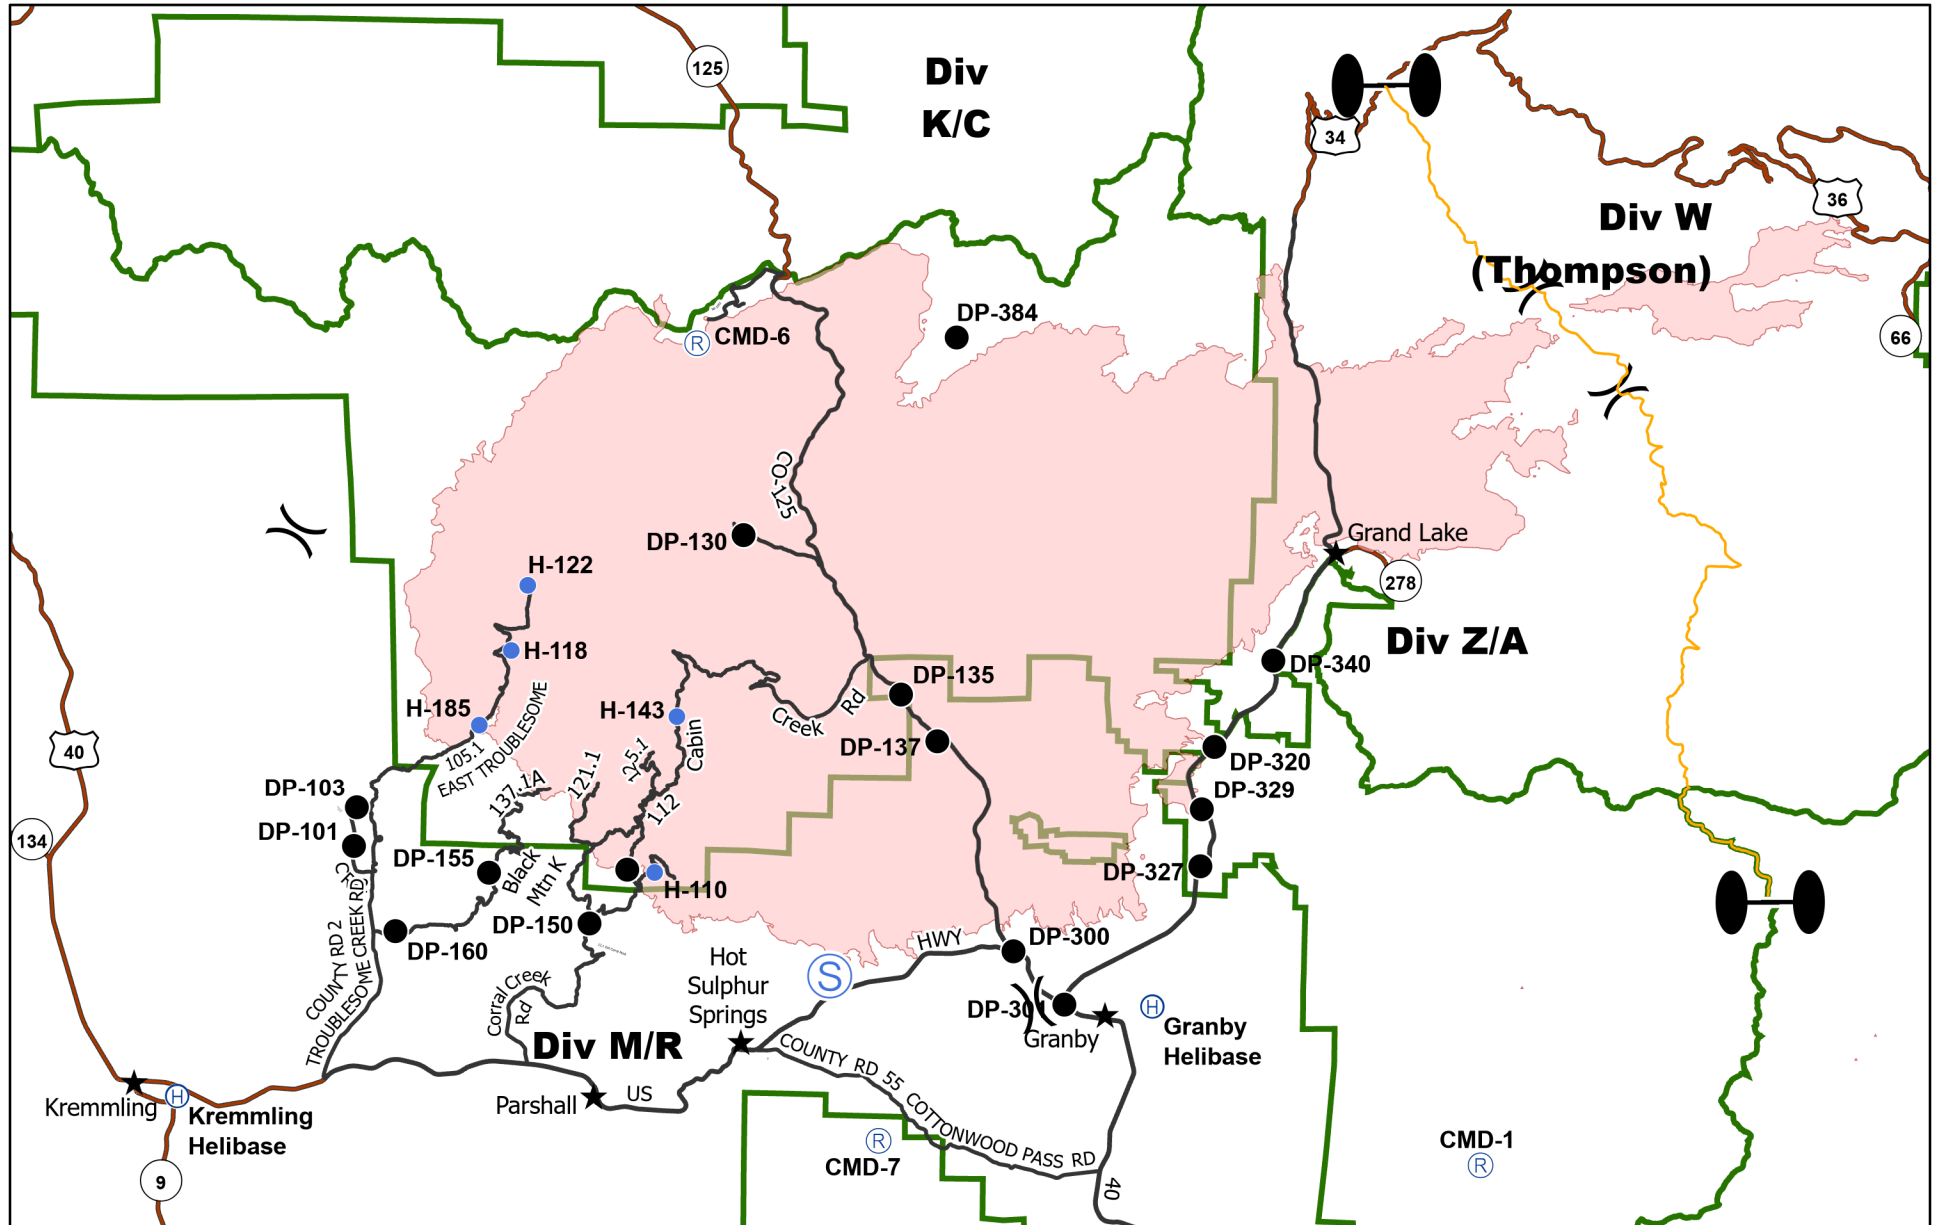

Transportation - East Troublesome - Grand and Thompson Zones

Current as of: November 11, 2020

Fire perimeter as of
11/04/20 1850 hrs
193,812 Total Acres
188,915 Grand Zone
4,897 Thompson Zone

- City
- Roads
- Drop Point
- Helibase
- Helispot
- Repeater
- Staging Area
- Zone Break
- Division Break
- Fire Perimeter
- ZoneBreak
- FS Boundary
- Label_Point