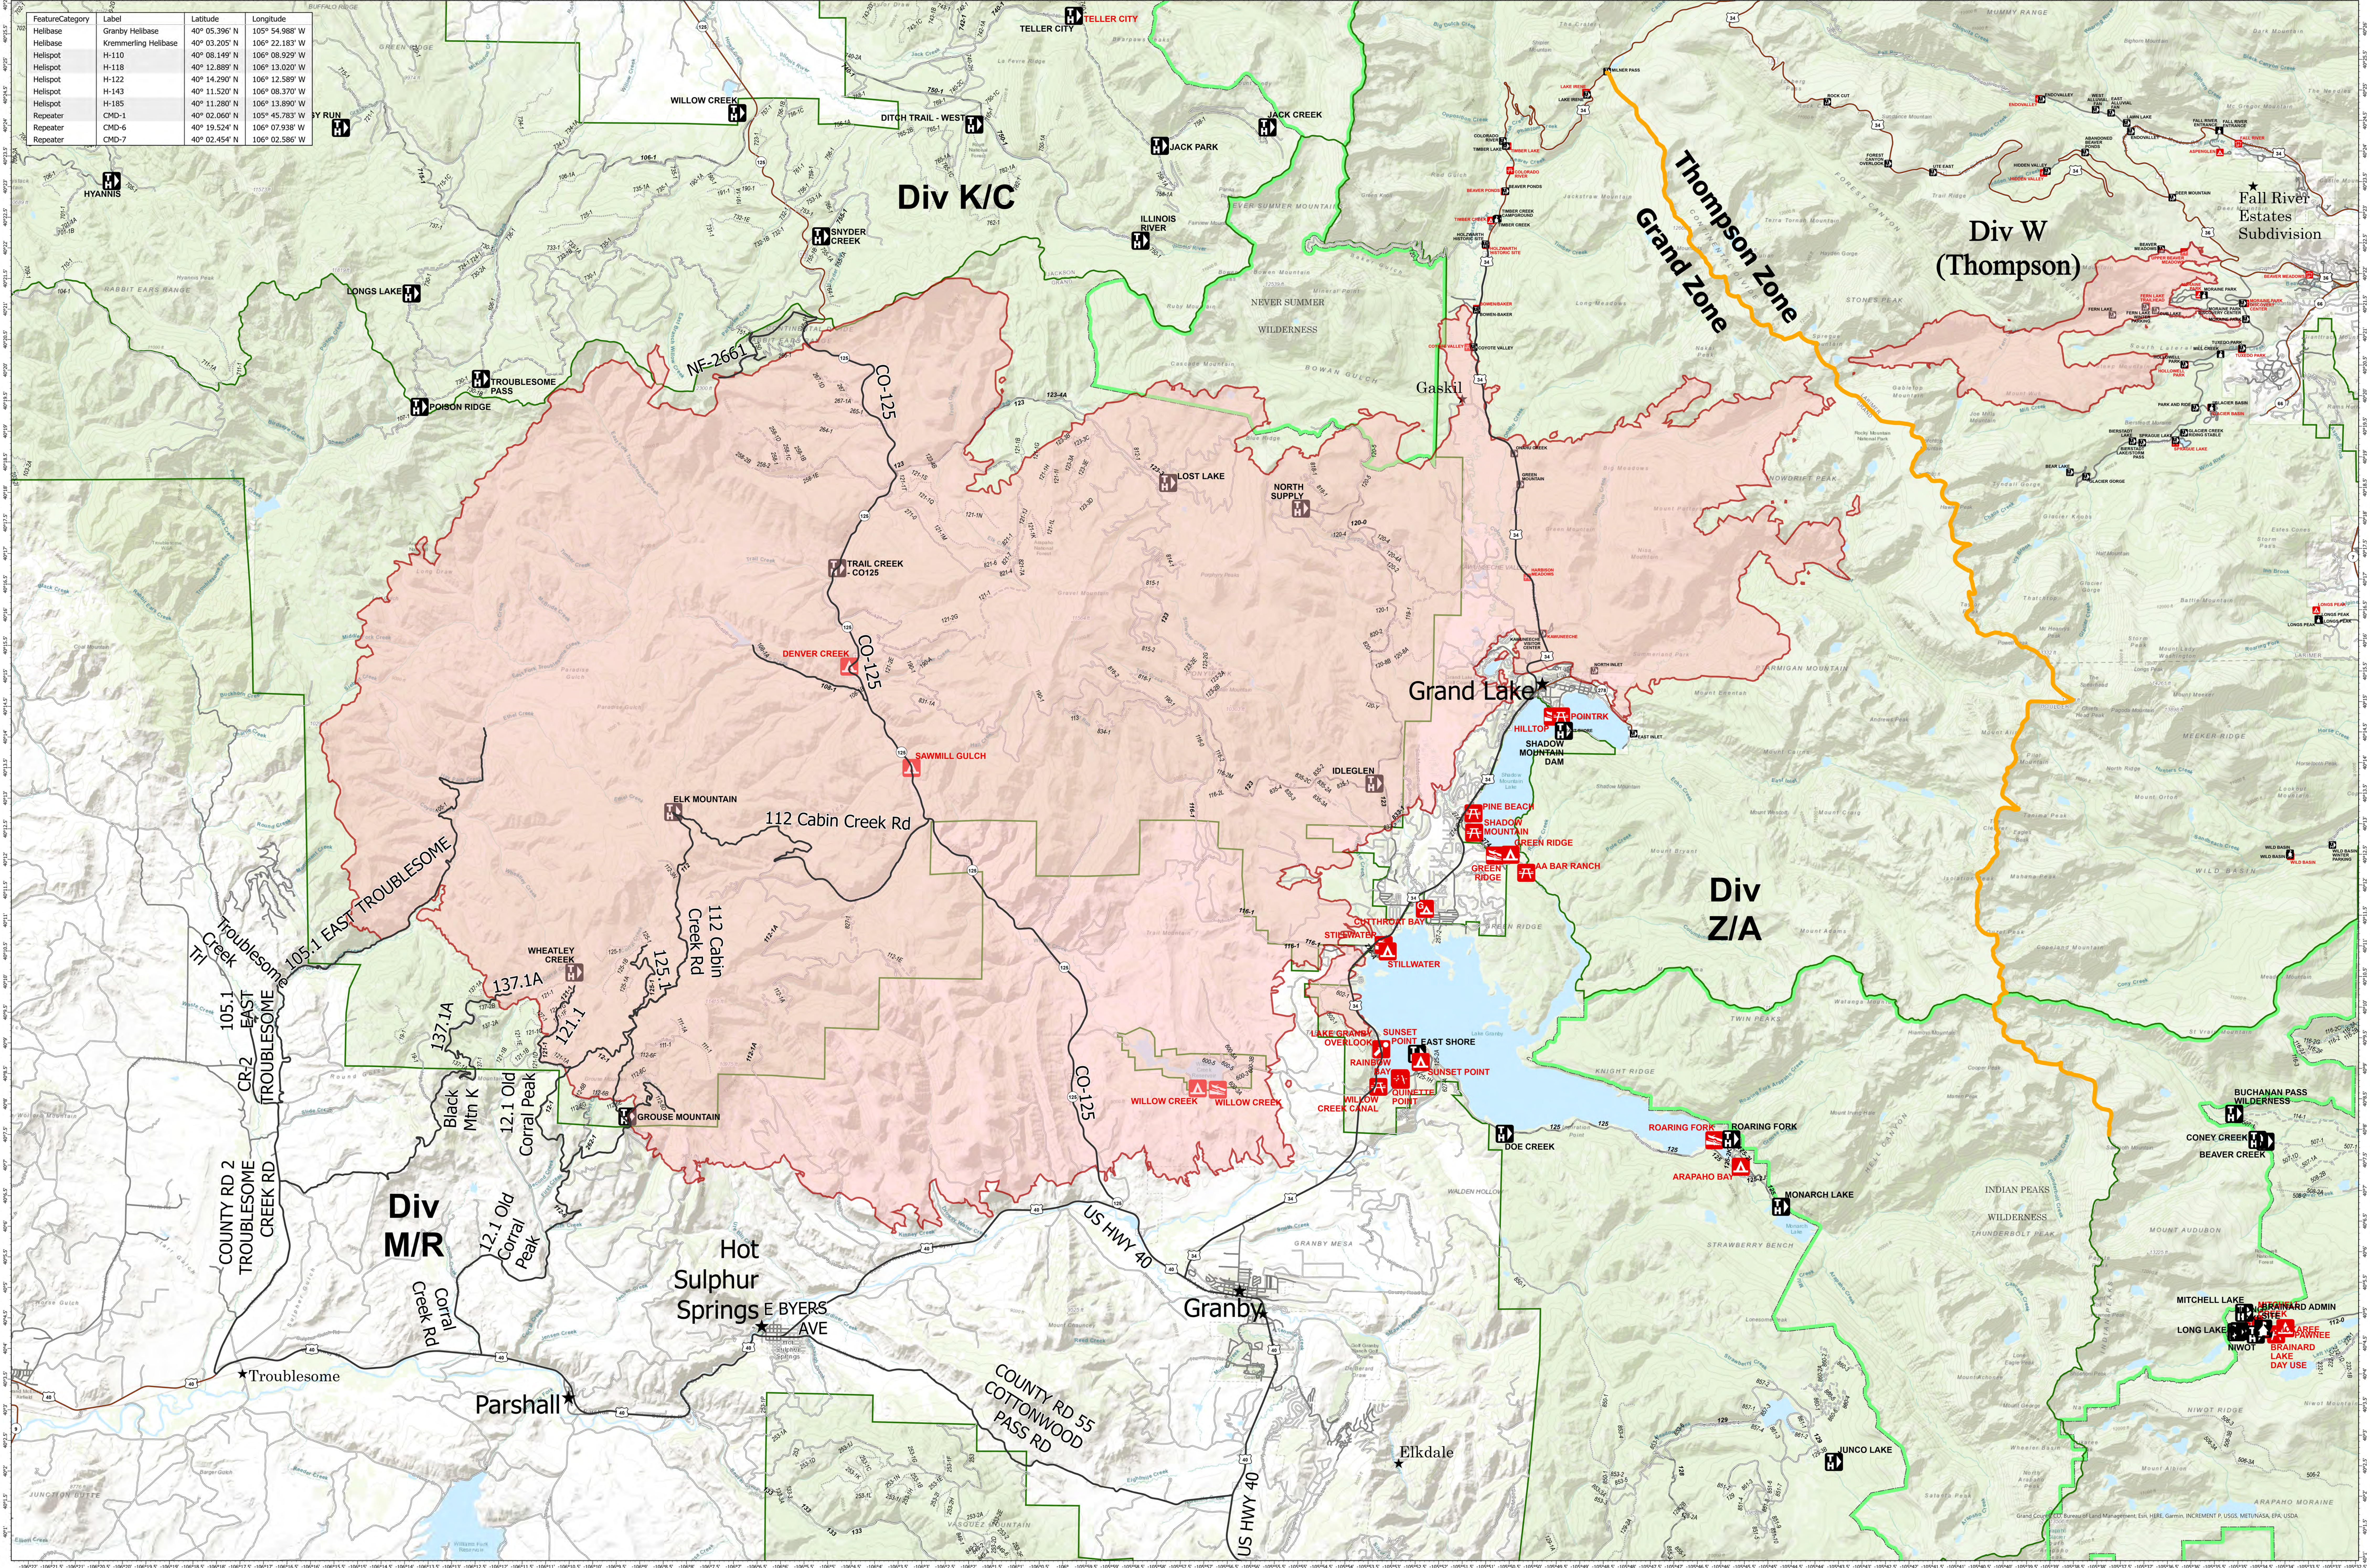

Transportation - East Troublesome - Grand and Thompson Zones

FeatureCategory	Label	Latitude	Longitude
Helibase	Granby Helibase	40° 05.396' N	105° 54.988' W
Helibase	Kremmering Helibase	40° 03.205' N	106° 22.183' W
Helispot	H-110	40° 08.149' N	106° 08.329' W
Helispot	H-118	40° 12.889' N	106° 13.020' W
Helispot	H-122	40° 14.290' N	106° 12.589' W
Helispot	H-143	40° 11.520' N	106° 08.370' W
Helispot	H-185	40° 11.280' N	106° 13.890' W
Repeater	CMD-1	40° 02.060' N	105° 45.783' W
Repeater	CMD-6	40° 19.524' N	106° 07.938' W
Repeater	CMD-7	40° 02.454' N	106° 02.586' W

EAST TROUBLESOME
WY-MRF-000408
 Current as of
 November 11, 2020

Fire Perimeter as of
 11/04/20 1850 hrs
 193,812 Total Acres
 188,915 Grand Zone

★ City
 — Roads

Fire Perimeter
 FS Boundary

Wilderness
 ZoneBreak

★ Weed Wash

RM Type 3
Team