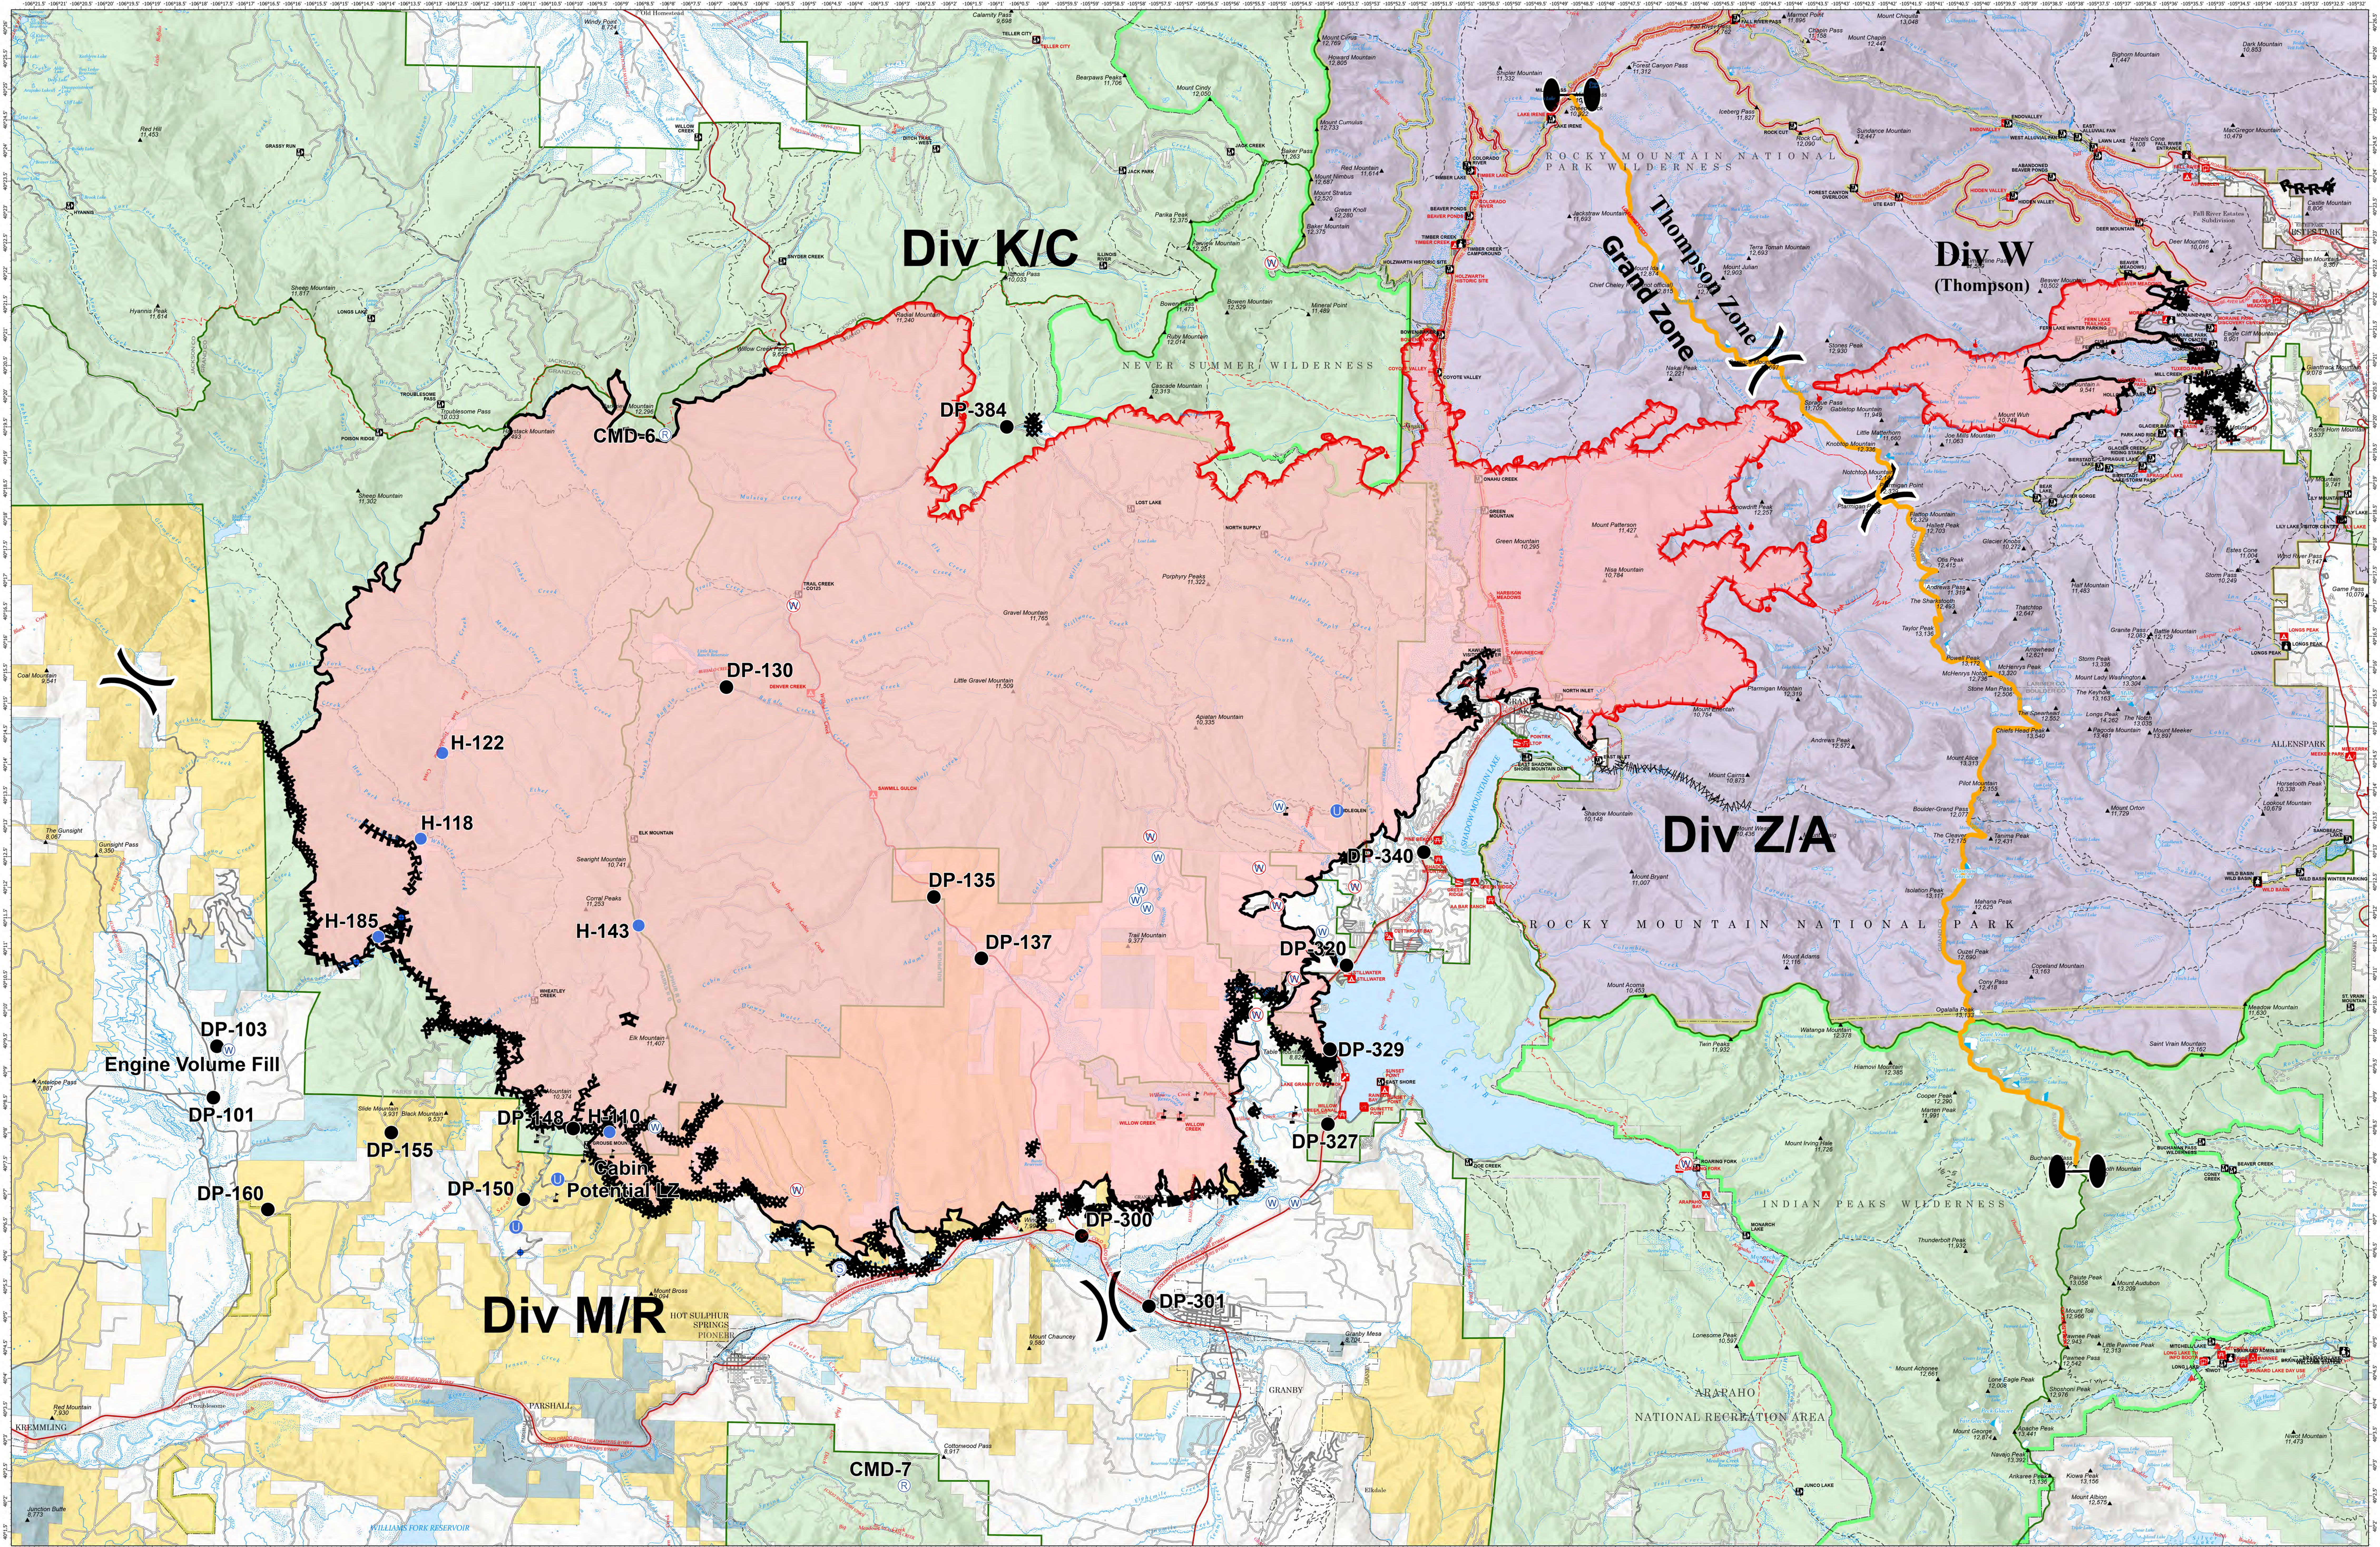

BRIEFING - EAST TROUBLESOME - GRAND AND THOMPSON ZONES

EAST TROUBLESOME
WY-MRF-000408
 Current as of
 November 11, 2020

IR Perimeter
 11/04/20 1850 hrs
193,812 Total Acres
188,915 Grand Zone
4,897 Thompson Zone

- Dip Site
- Drop Point
- Unimproved Landing Area
- Helispot
- Repeater
- Staging Area
- Water Source
- Restricted Water Source
- Value at Risk
- Zone Break
- × Division Break
- FeatureCategory
- Completed Dozer Line
- Completed Hand Line
- Contained Line
- Line Break Completed
- Road as Completed Line
- Uncontrolled Fire Edge
- Wildfire Daily Fire Perimeter

- Surface Management Agency
- Bureau of Land Management
- Bureau of Reclamation
- Indian Reservation
- Military Reservation
- National Grasslands
- National Park Service
- Other Federal
- Private
- State

0 1 2 3 4 Miles
 Map Projection: UTM Zone 13, NAD83

N

RM Type 3 Team