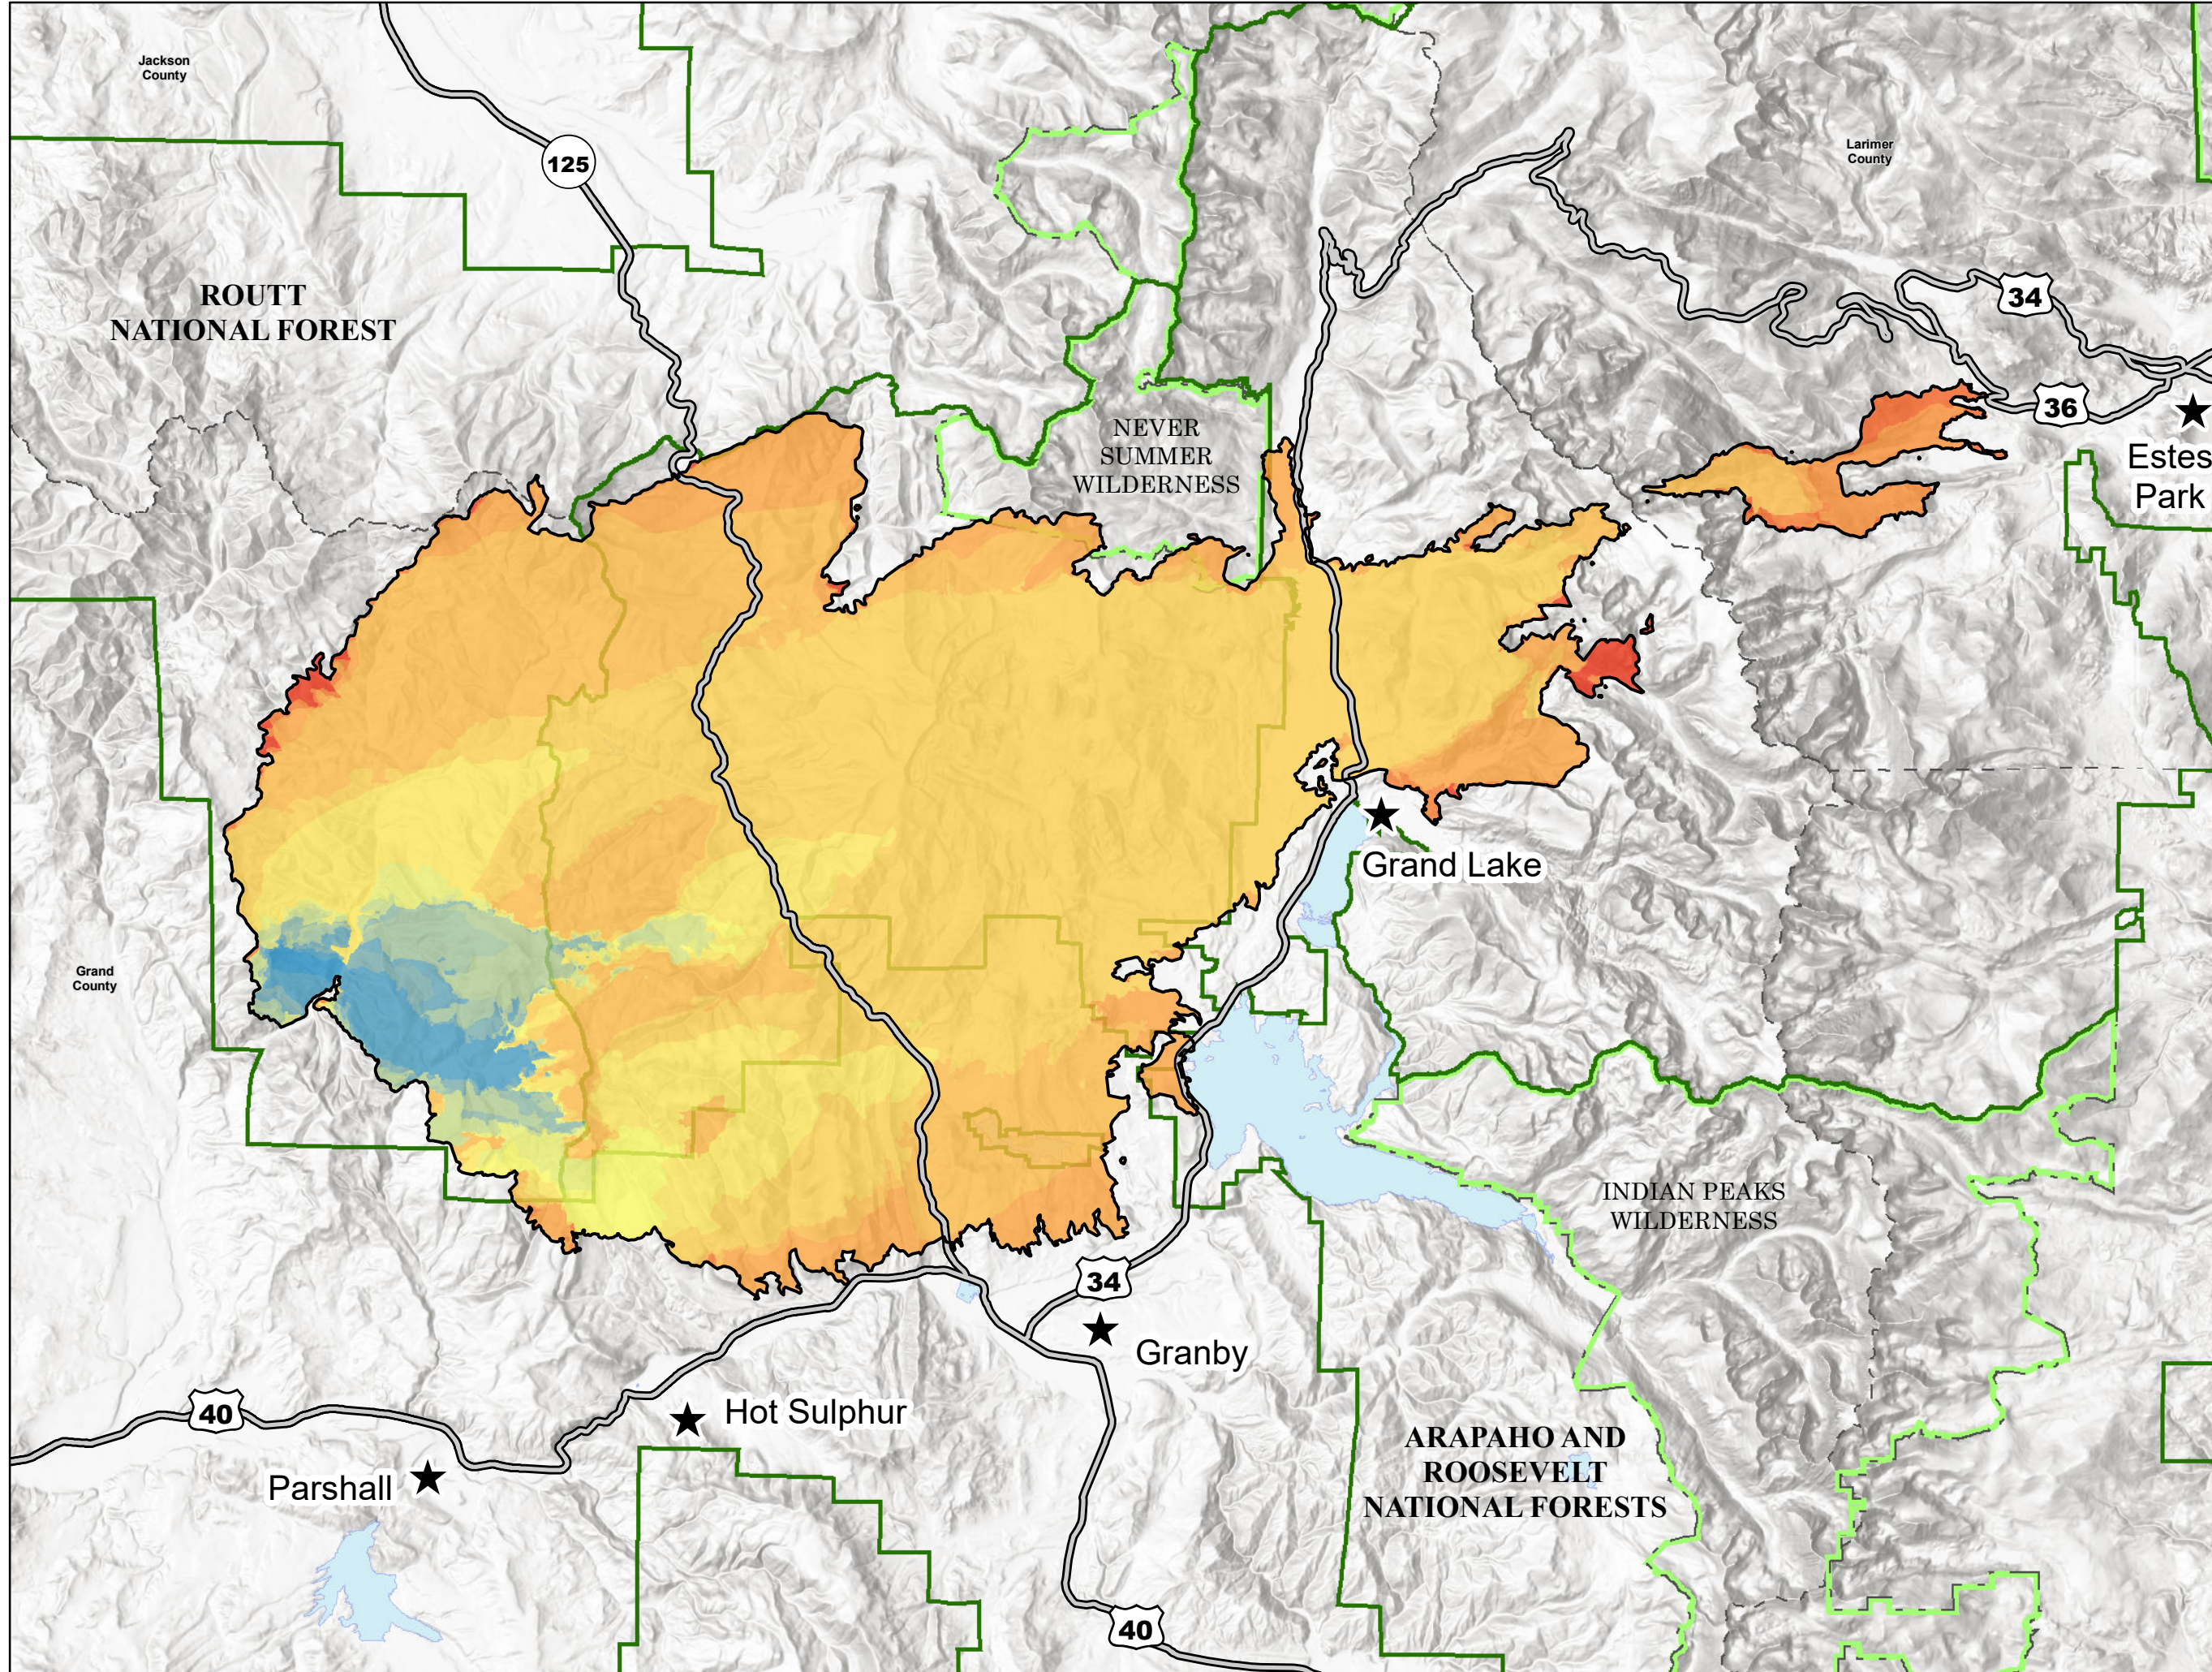

**East Troublesome
WY-MRF-000408
PROGRESSION MAP**

11/30/2020

**Final Perimeter
193,812 Total Acres**

East Troublesome Progression

Color	Date/Time	Daily Growth	Total Acres
Blue	10-14 @ 1821	388 growth ac	388 total ac
Light Blue	10-15 @ 1014	3,301 growth ac	3,689 total ac
Teal	10-15 @ 1103	885 growth ac	4,574 total ac
Green-Teal	10-15 @ 1831	1,098 growth ac	5,672 total ac
Light Green	10-16 @ 1140	1,021 growth ac	6,693 total ac
Green	10-16 @ 1510	2,169 growth ac	8,862 total ac
Light Green-Yellow	10-16 @ 1830	2,466 growth ac	11,328 total ac
Yellow-Green	10-17 @ 1110	1,317 growth ac	12,631 total ac
Yellow	10-18 @ 2121	768 growth ac	13,400 total ac
Light Yellow	10-19 @ 2020	2,137 growth ac	15,537 total ac
Yellow-Orange	10-20 @ 1714	3,020 growth ac	18,550 total ac
Orange	10-21 @ 1820	20,197 growth ac	38,496 total ac
Light Orange	10-22 @ 1230	87,093 growth ac	125,588 total ac
Orange	10-22 @ 1535	44,178 growth ac	169,766 total ac
Dark Orange	10-23 @ 1333	18,198 growth ac	187,964 total ac
Red-Orange	10-24 @ 1218	2,075 growth ac	189,534 total ac
Red	10-24 @ 1240	1,570 growth ac	191,465 total ac
Dark Red	10-24 @ 1702	984 growth ac	192,445 total ac
Very Dark Red	10-26 @ 1900	12 growth ac	192,457 total ac
Black	10-27 @ 1354	1,317 growth ac	193,774 total ac
Black	10-31 @ 2145	38 growth ac	193,812 total ac

**Fire Perimeter Acres updated to reflect better data, no growth since 10/31/20. Latest flight 11/30/2020

- Wilderness
- County
- FS Boundary
- Reservoir

**RM Type 3
Team**