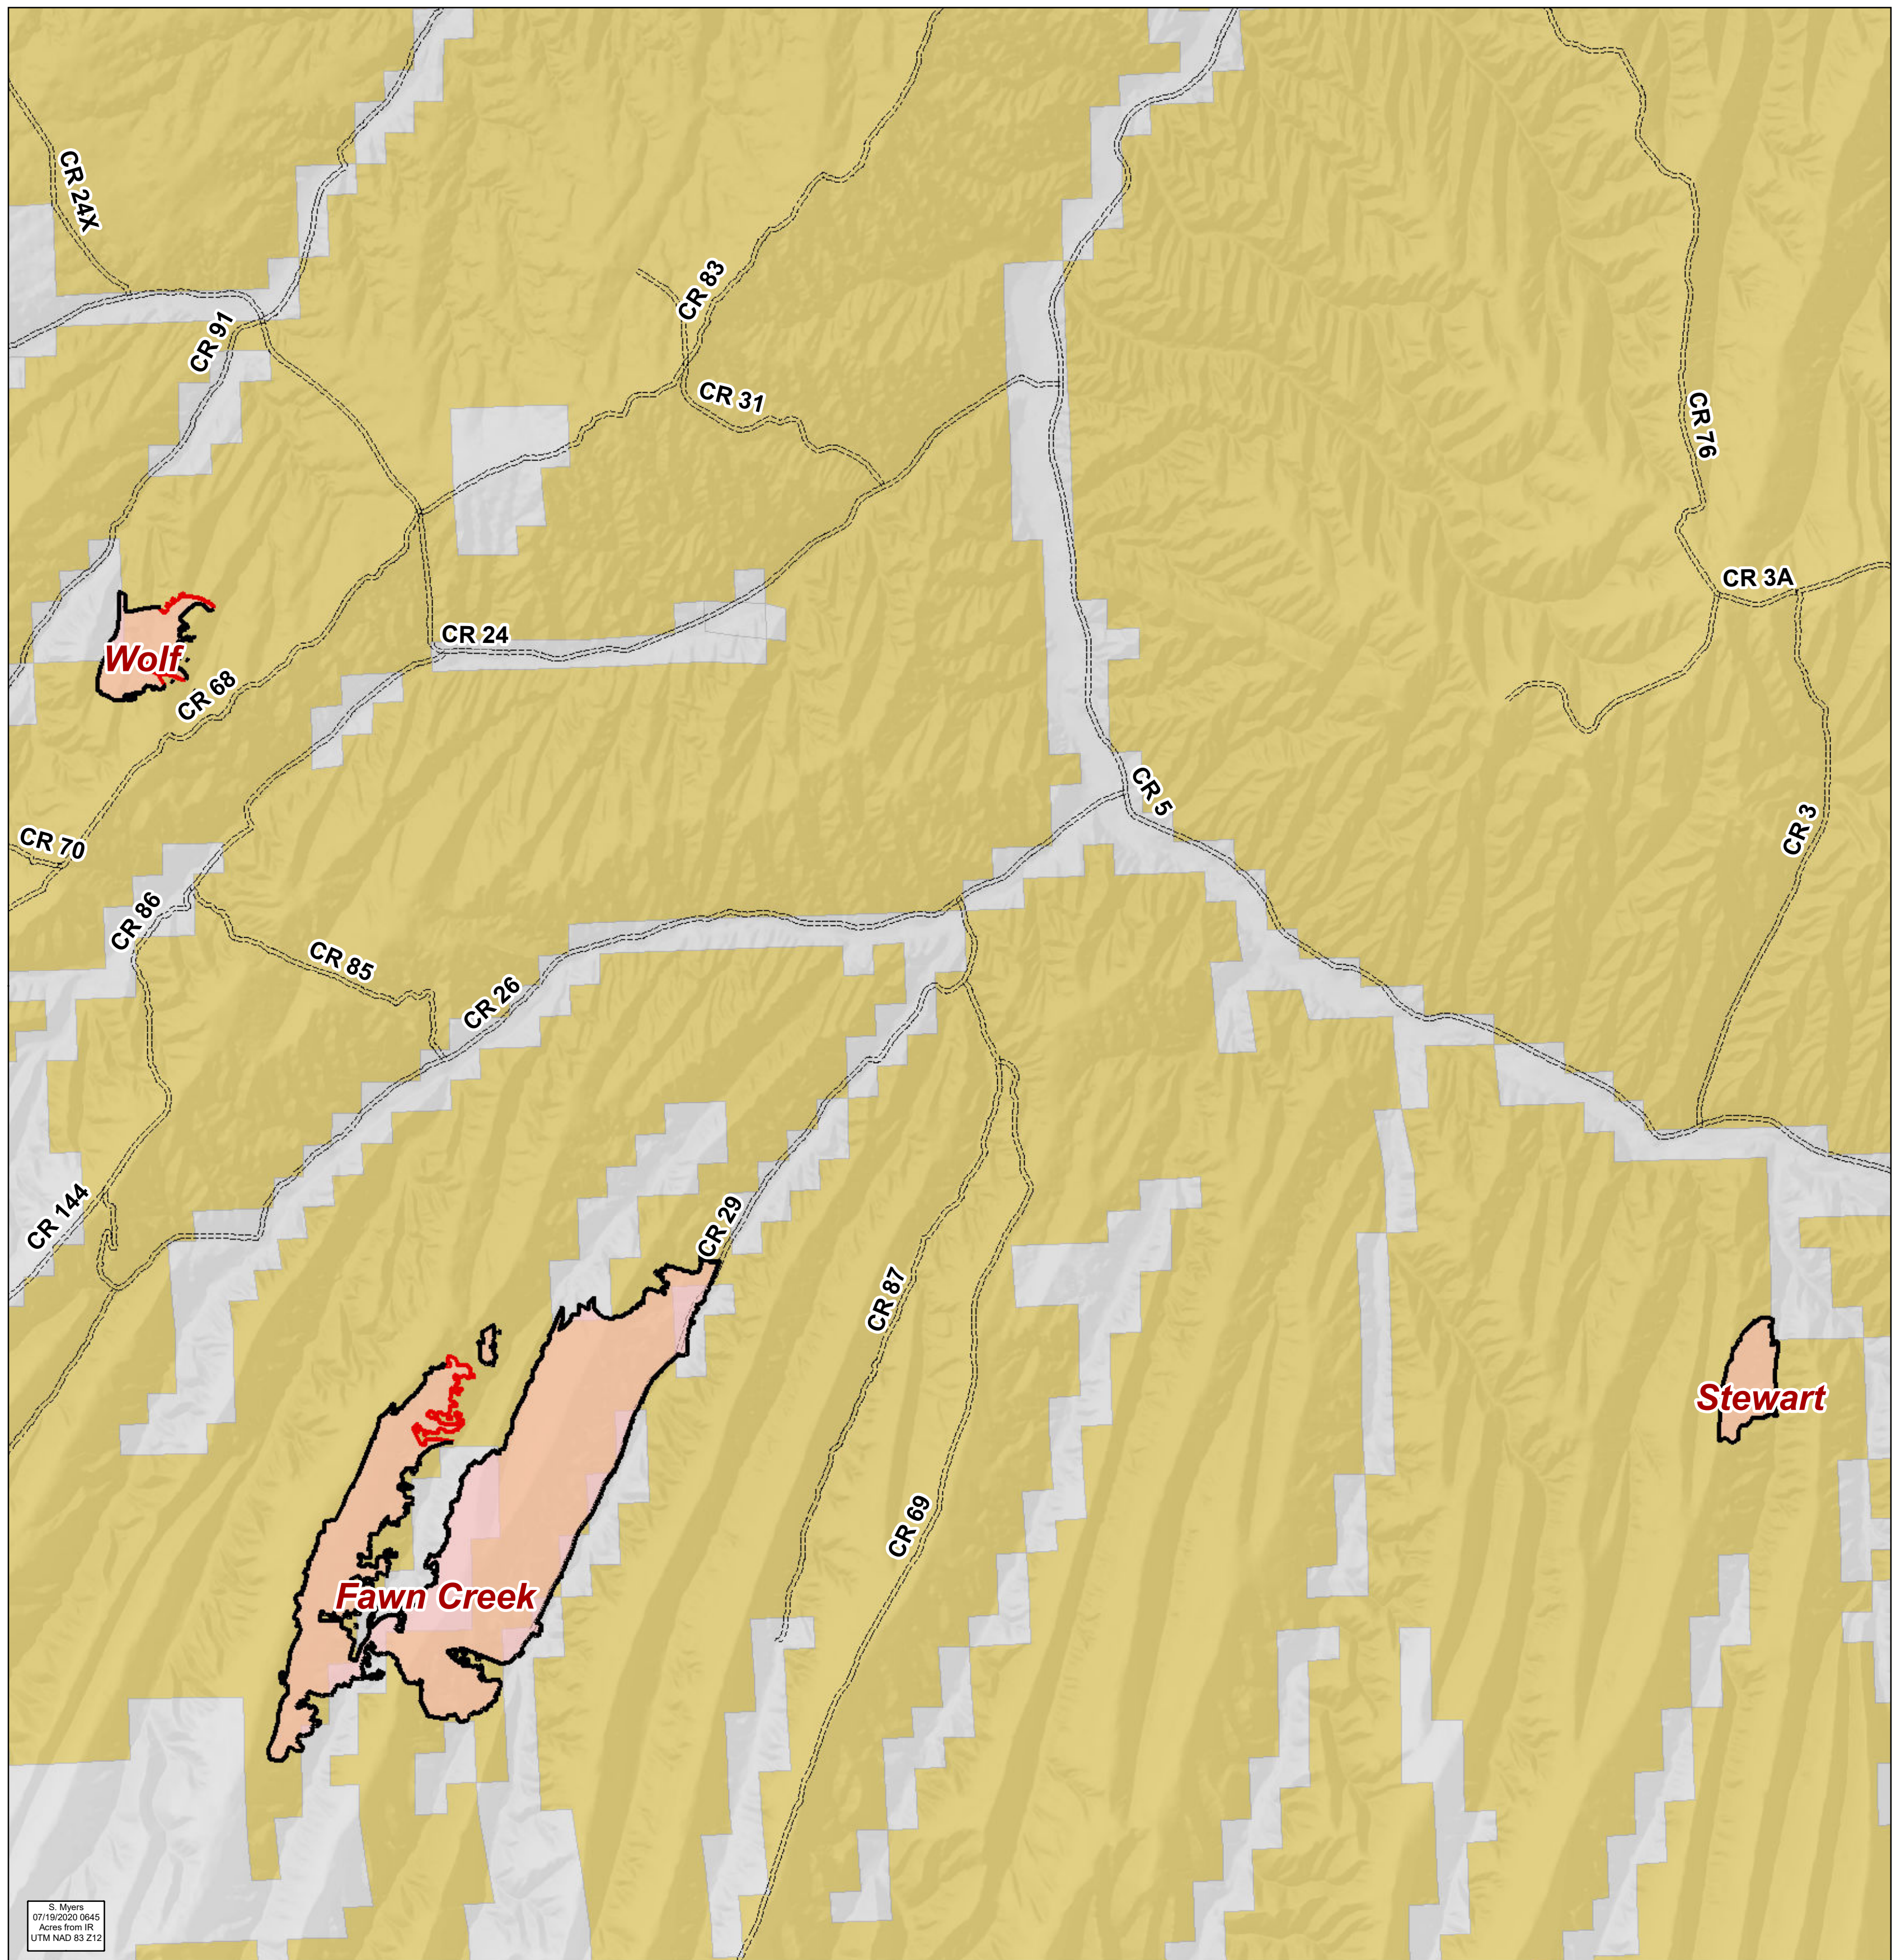

Public Information

07/19/2020

IR 7/18/2020 @2103

Fawn Creek

CO-WRD 000166

3,226 acres, 90% containment

Stewart

CO-WRD 000165

212 acres, 100% containment

Wolf

CO-WRD 000186

274 acres, 73% containment

Legend:

- Uncontrolled Fire Edge (Red line)
- Contained Line (Black line)
- Fire Perimeter (Pink shaded area)
- Roads (Dashed line)
- BLM (Yellow shaded area)
- PRIVATE (White shaded area)

Scale: 0 to 4 Miles

North arrow and QR code

Vicinity Map:

Towns shown: Dinosaur, Rangely, Meeker, Rifle, Glenwood Springs, Grand Junction, Maybell, Craig, Hamilton.

Fire Location is marked in red in the western part of the map.