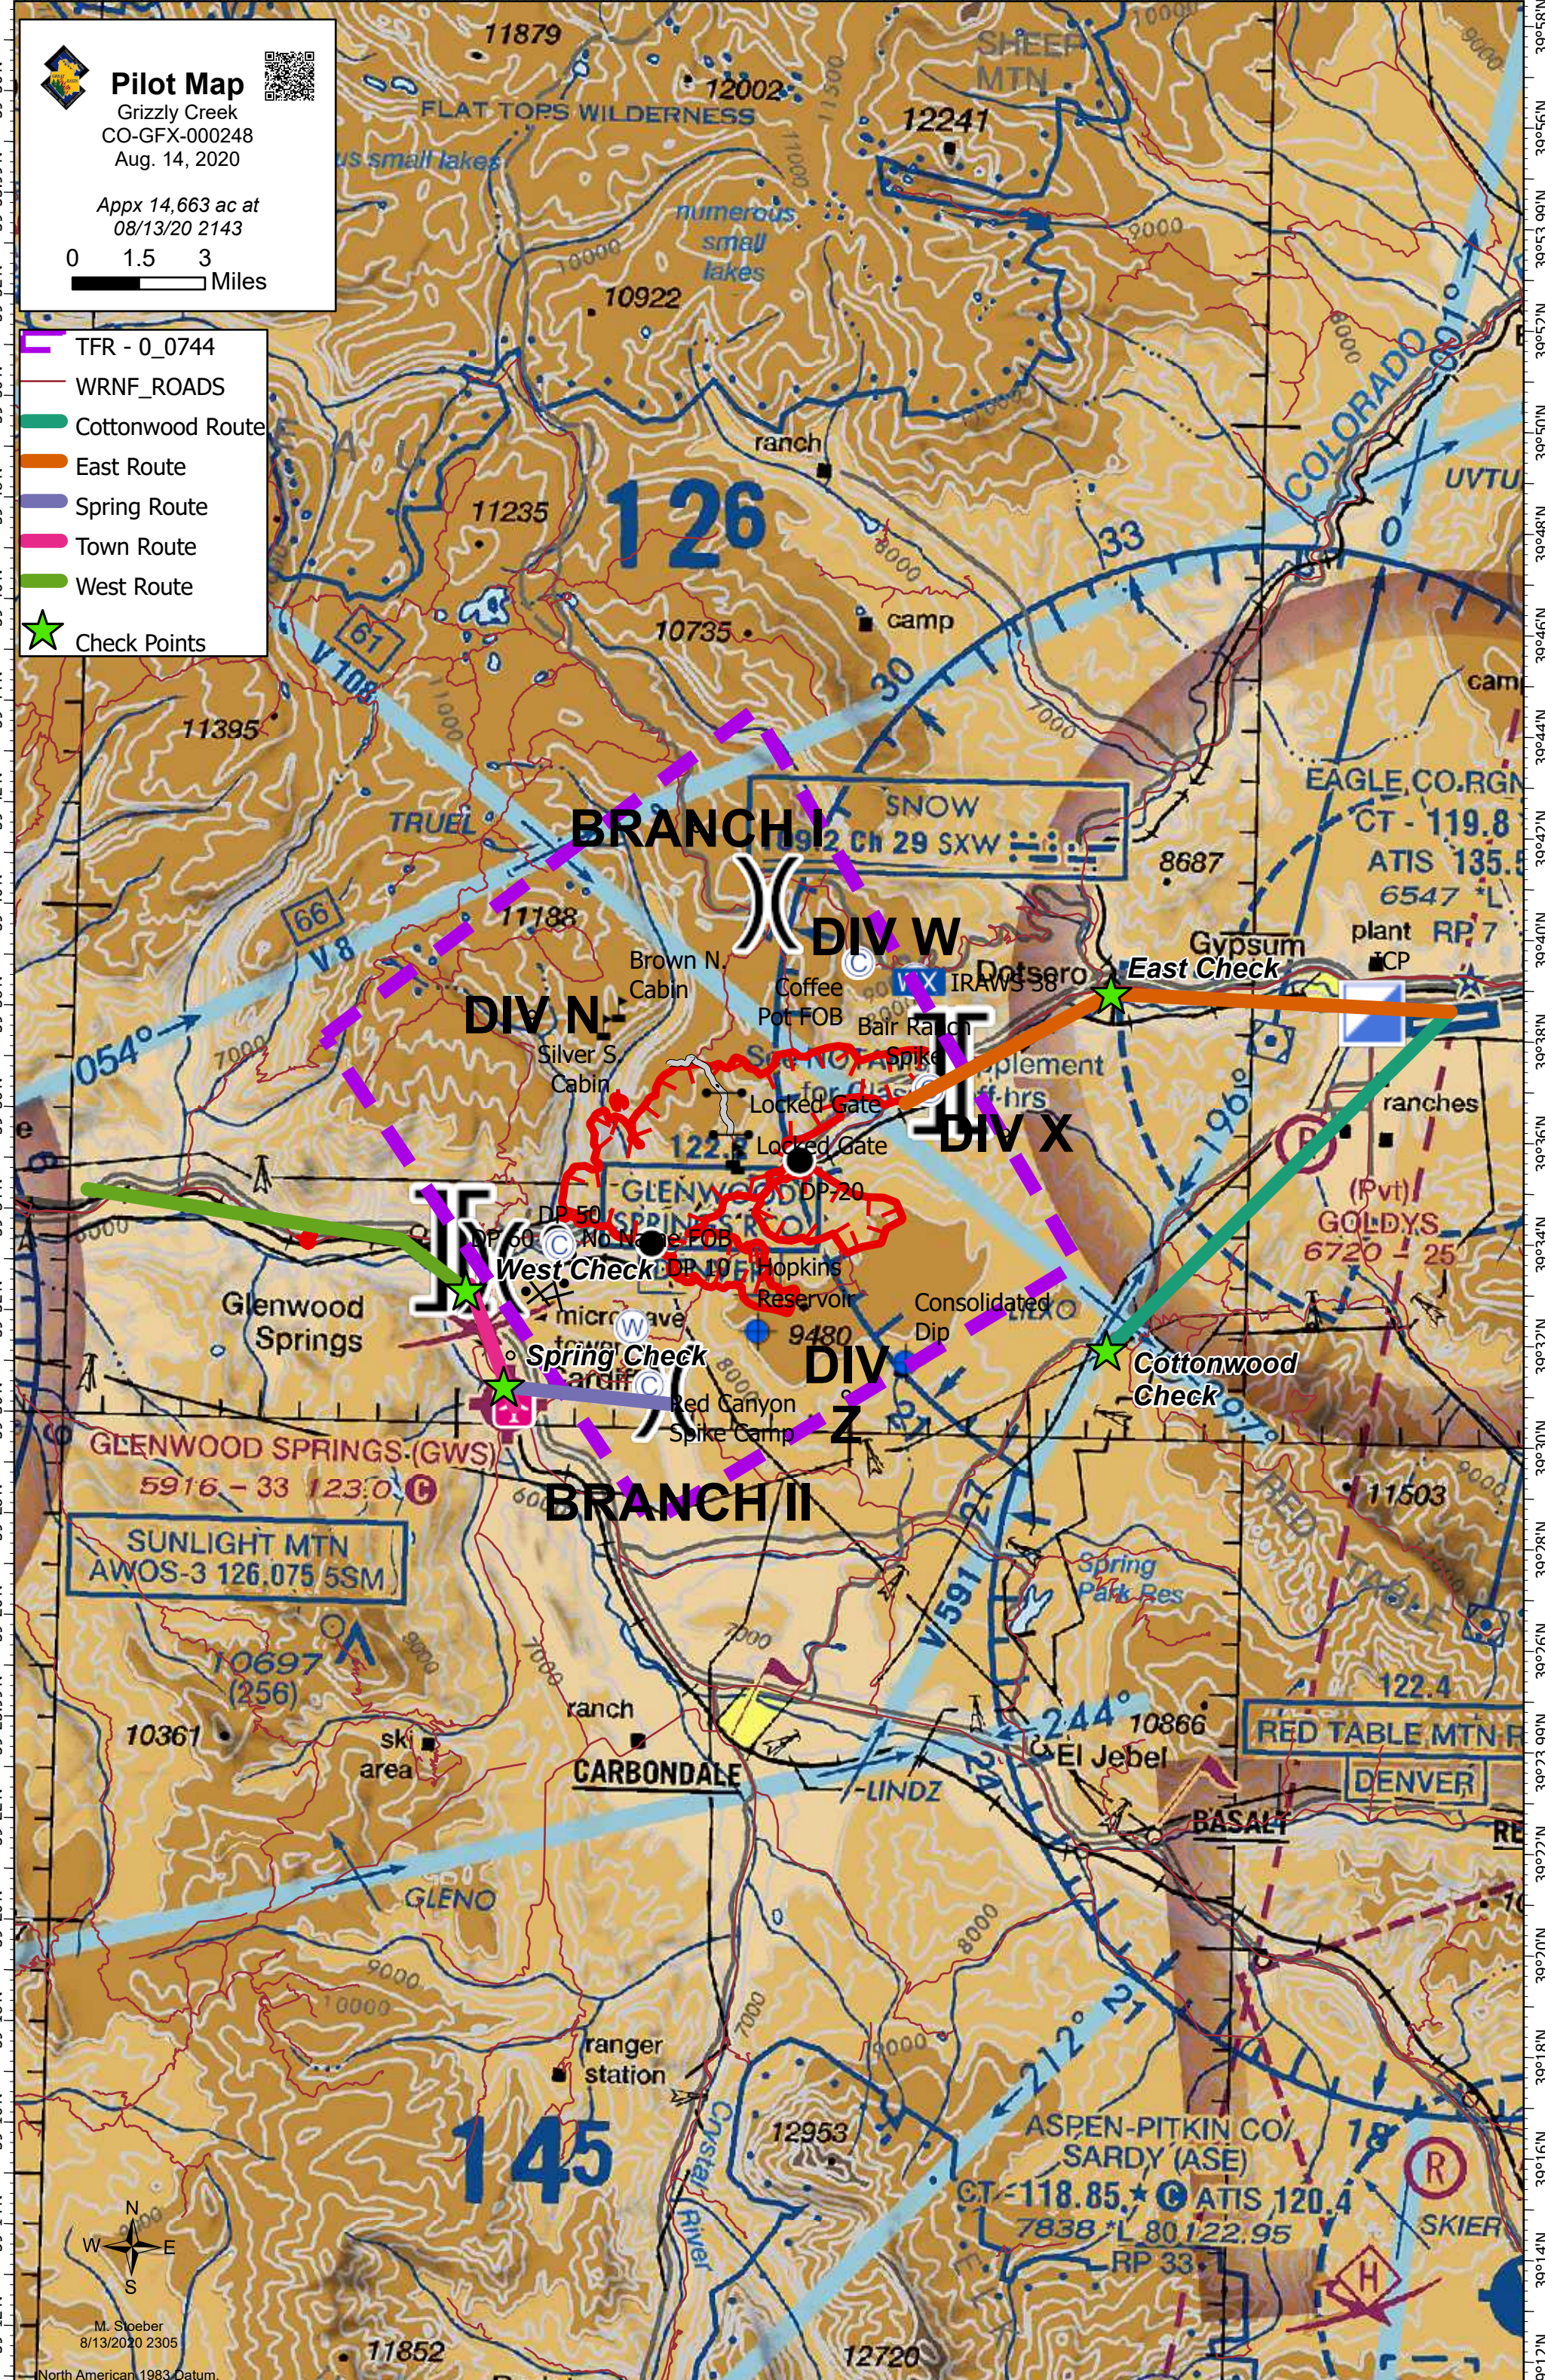

Pilot Map

Grizzly Creek
CO-GFX-000248
Aug. 14, 2020

Appx 14,663 ac at
08/13/20 2143

- TFR - 0_0744
- WRNF_ROADS
- Cottonwood Route
- East Route
- Spring Route
- Town Route
- West Route
- Check Points

M. Stoerber
8/13/2020 2305

North American 1983 Datum