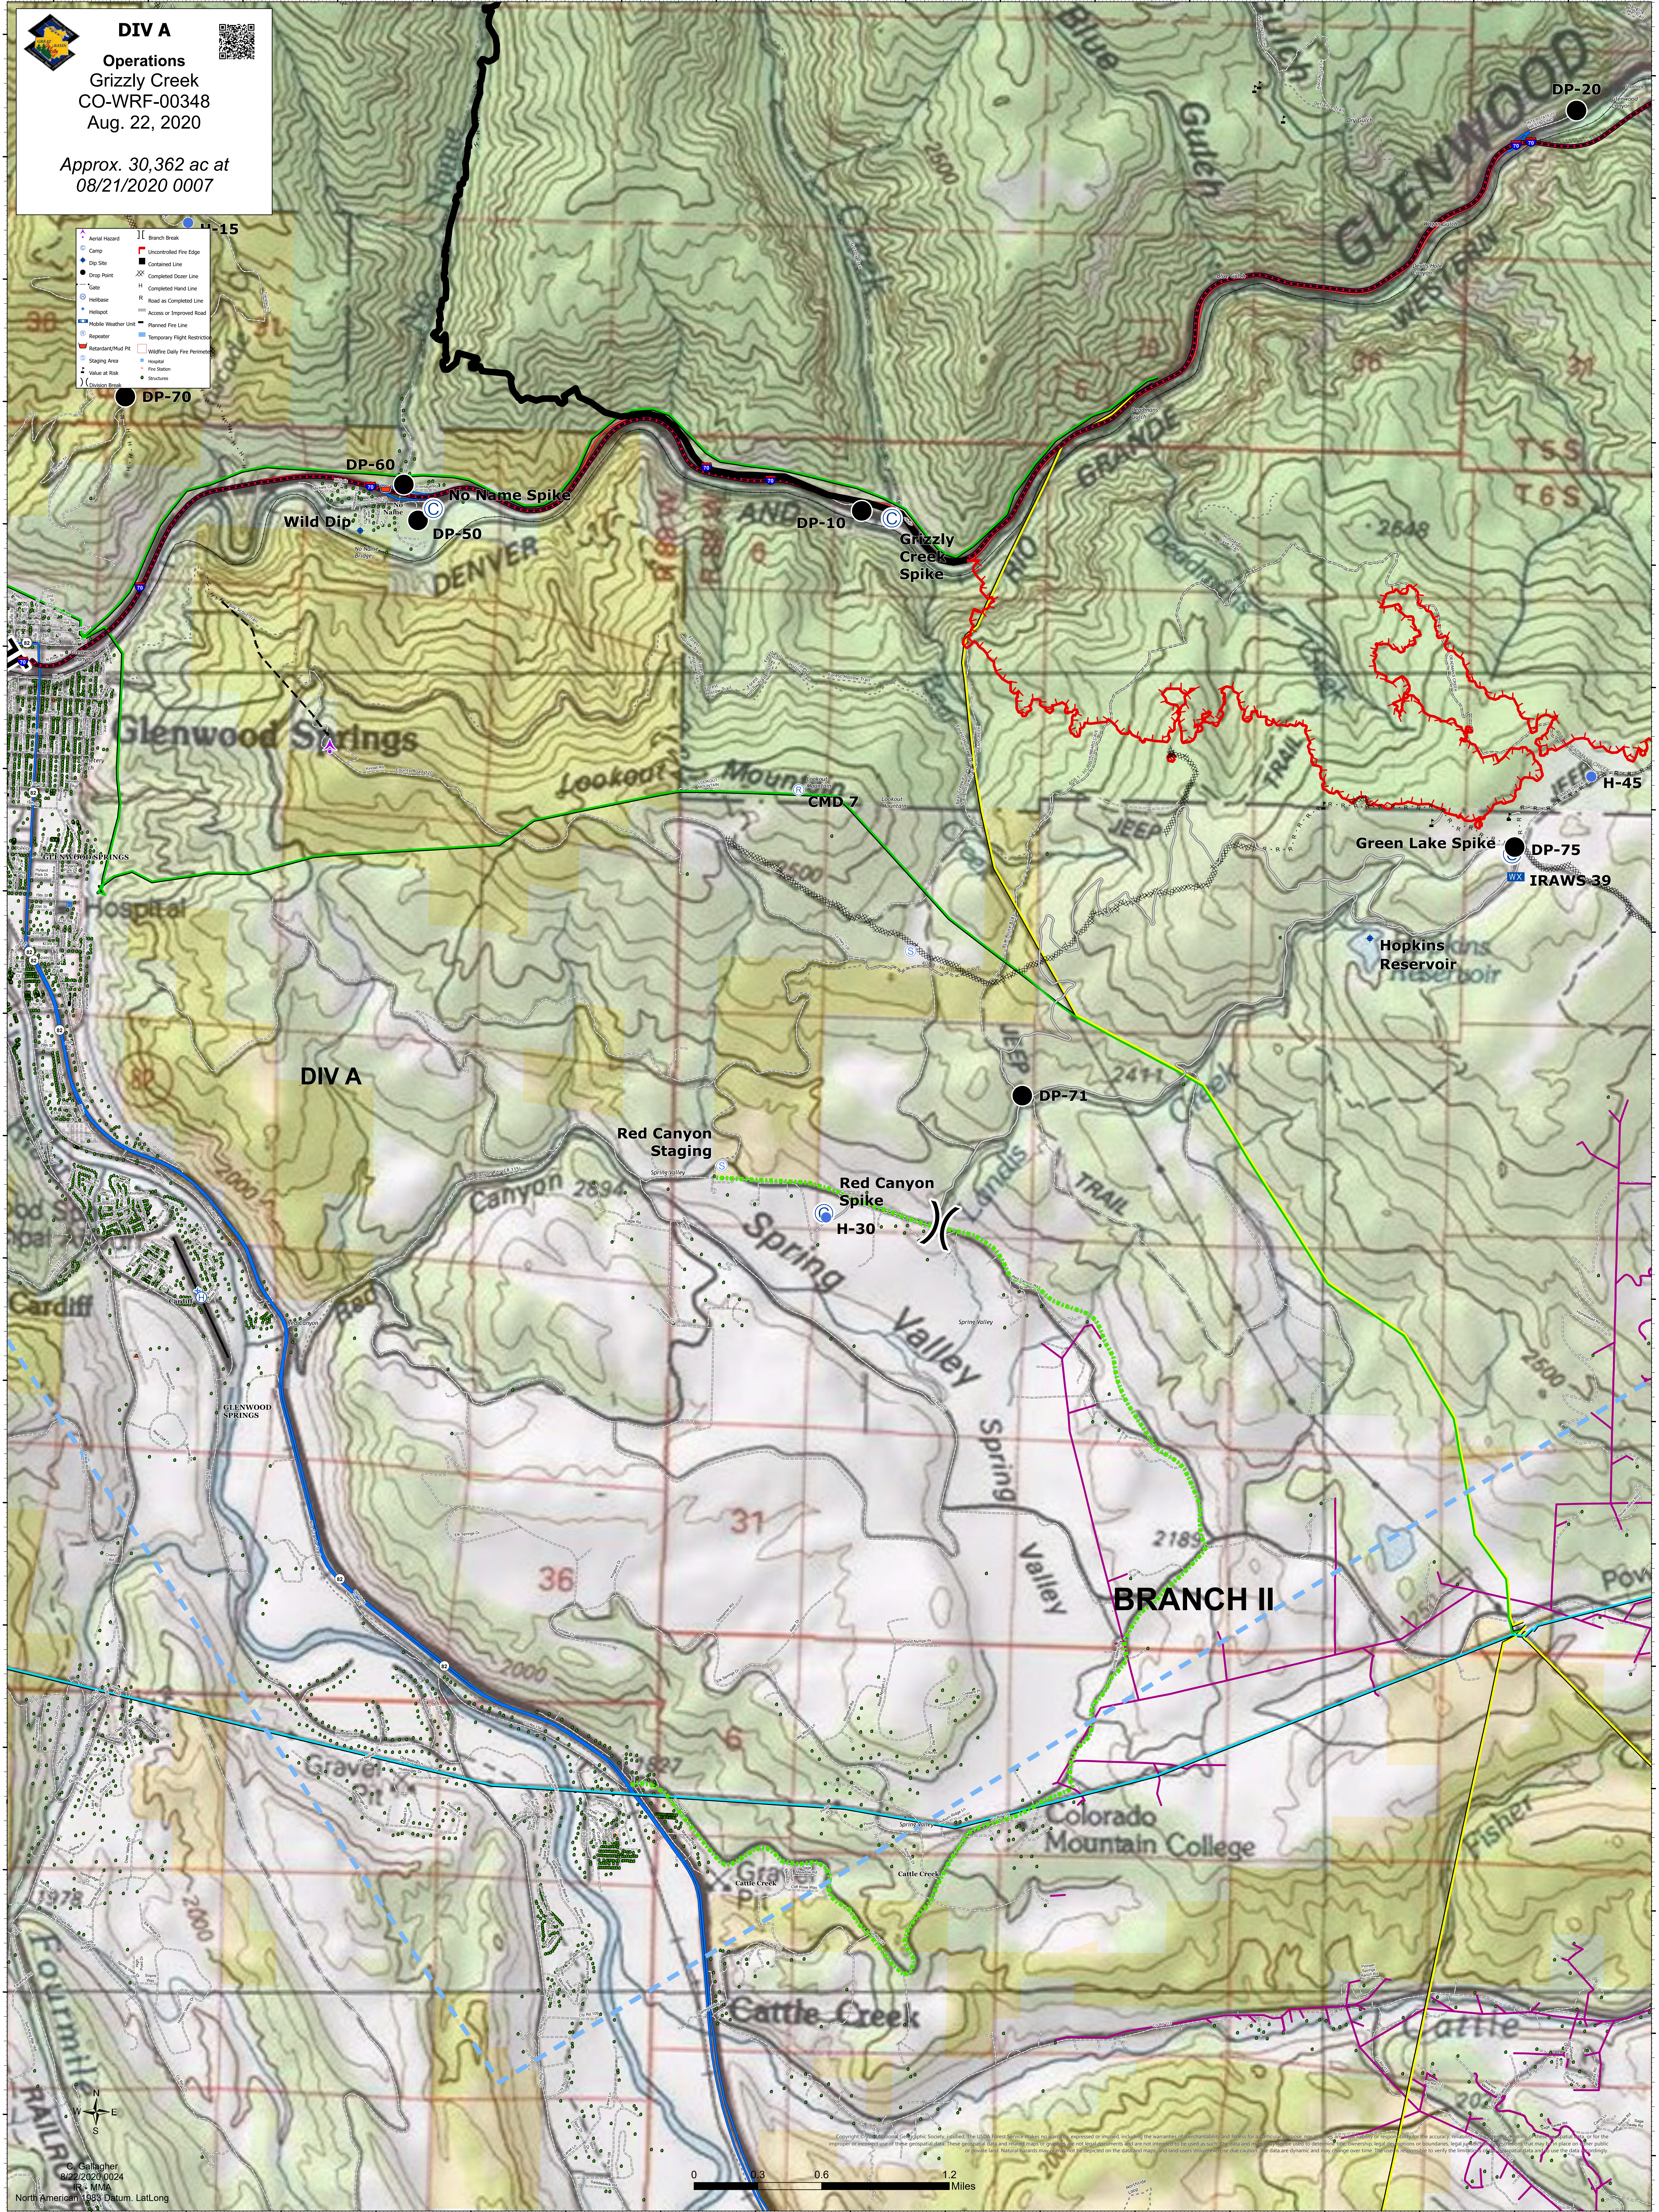

DIV A

Operations
Grizzly Creek
CO-WRF-00348
Aug. 22, 2020

Approx. 30,362 ac at
08/21/2020 0007

DIV A

BRANCH II

Red Canyon Staging
Red Canyon Spike
H-30

Wild Dip
No Name Spike
DP-50

Grizzly Creek Spike
DP-10

Green Lake Spike
DP-75
IRAWs-39

DP-71