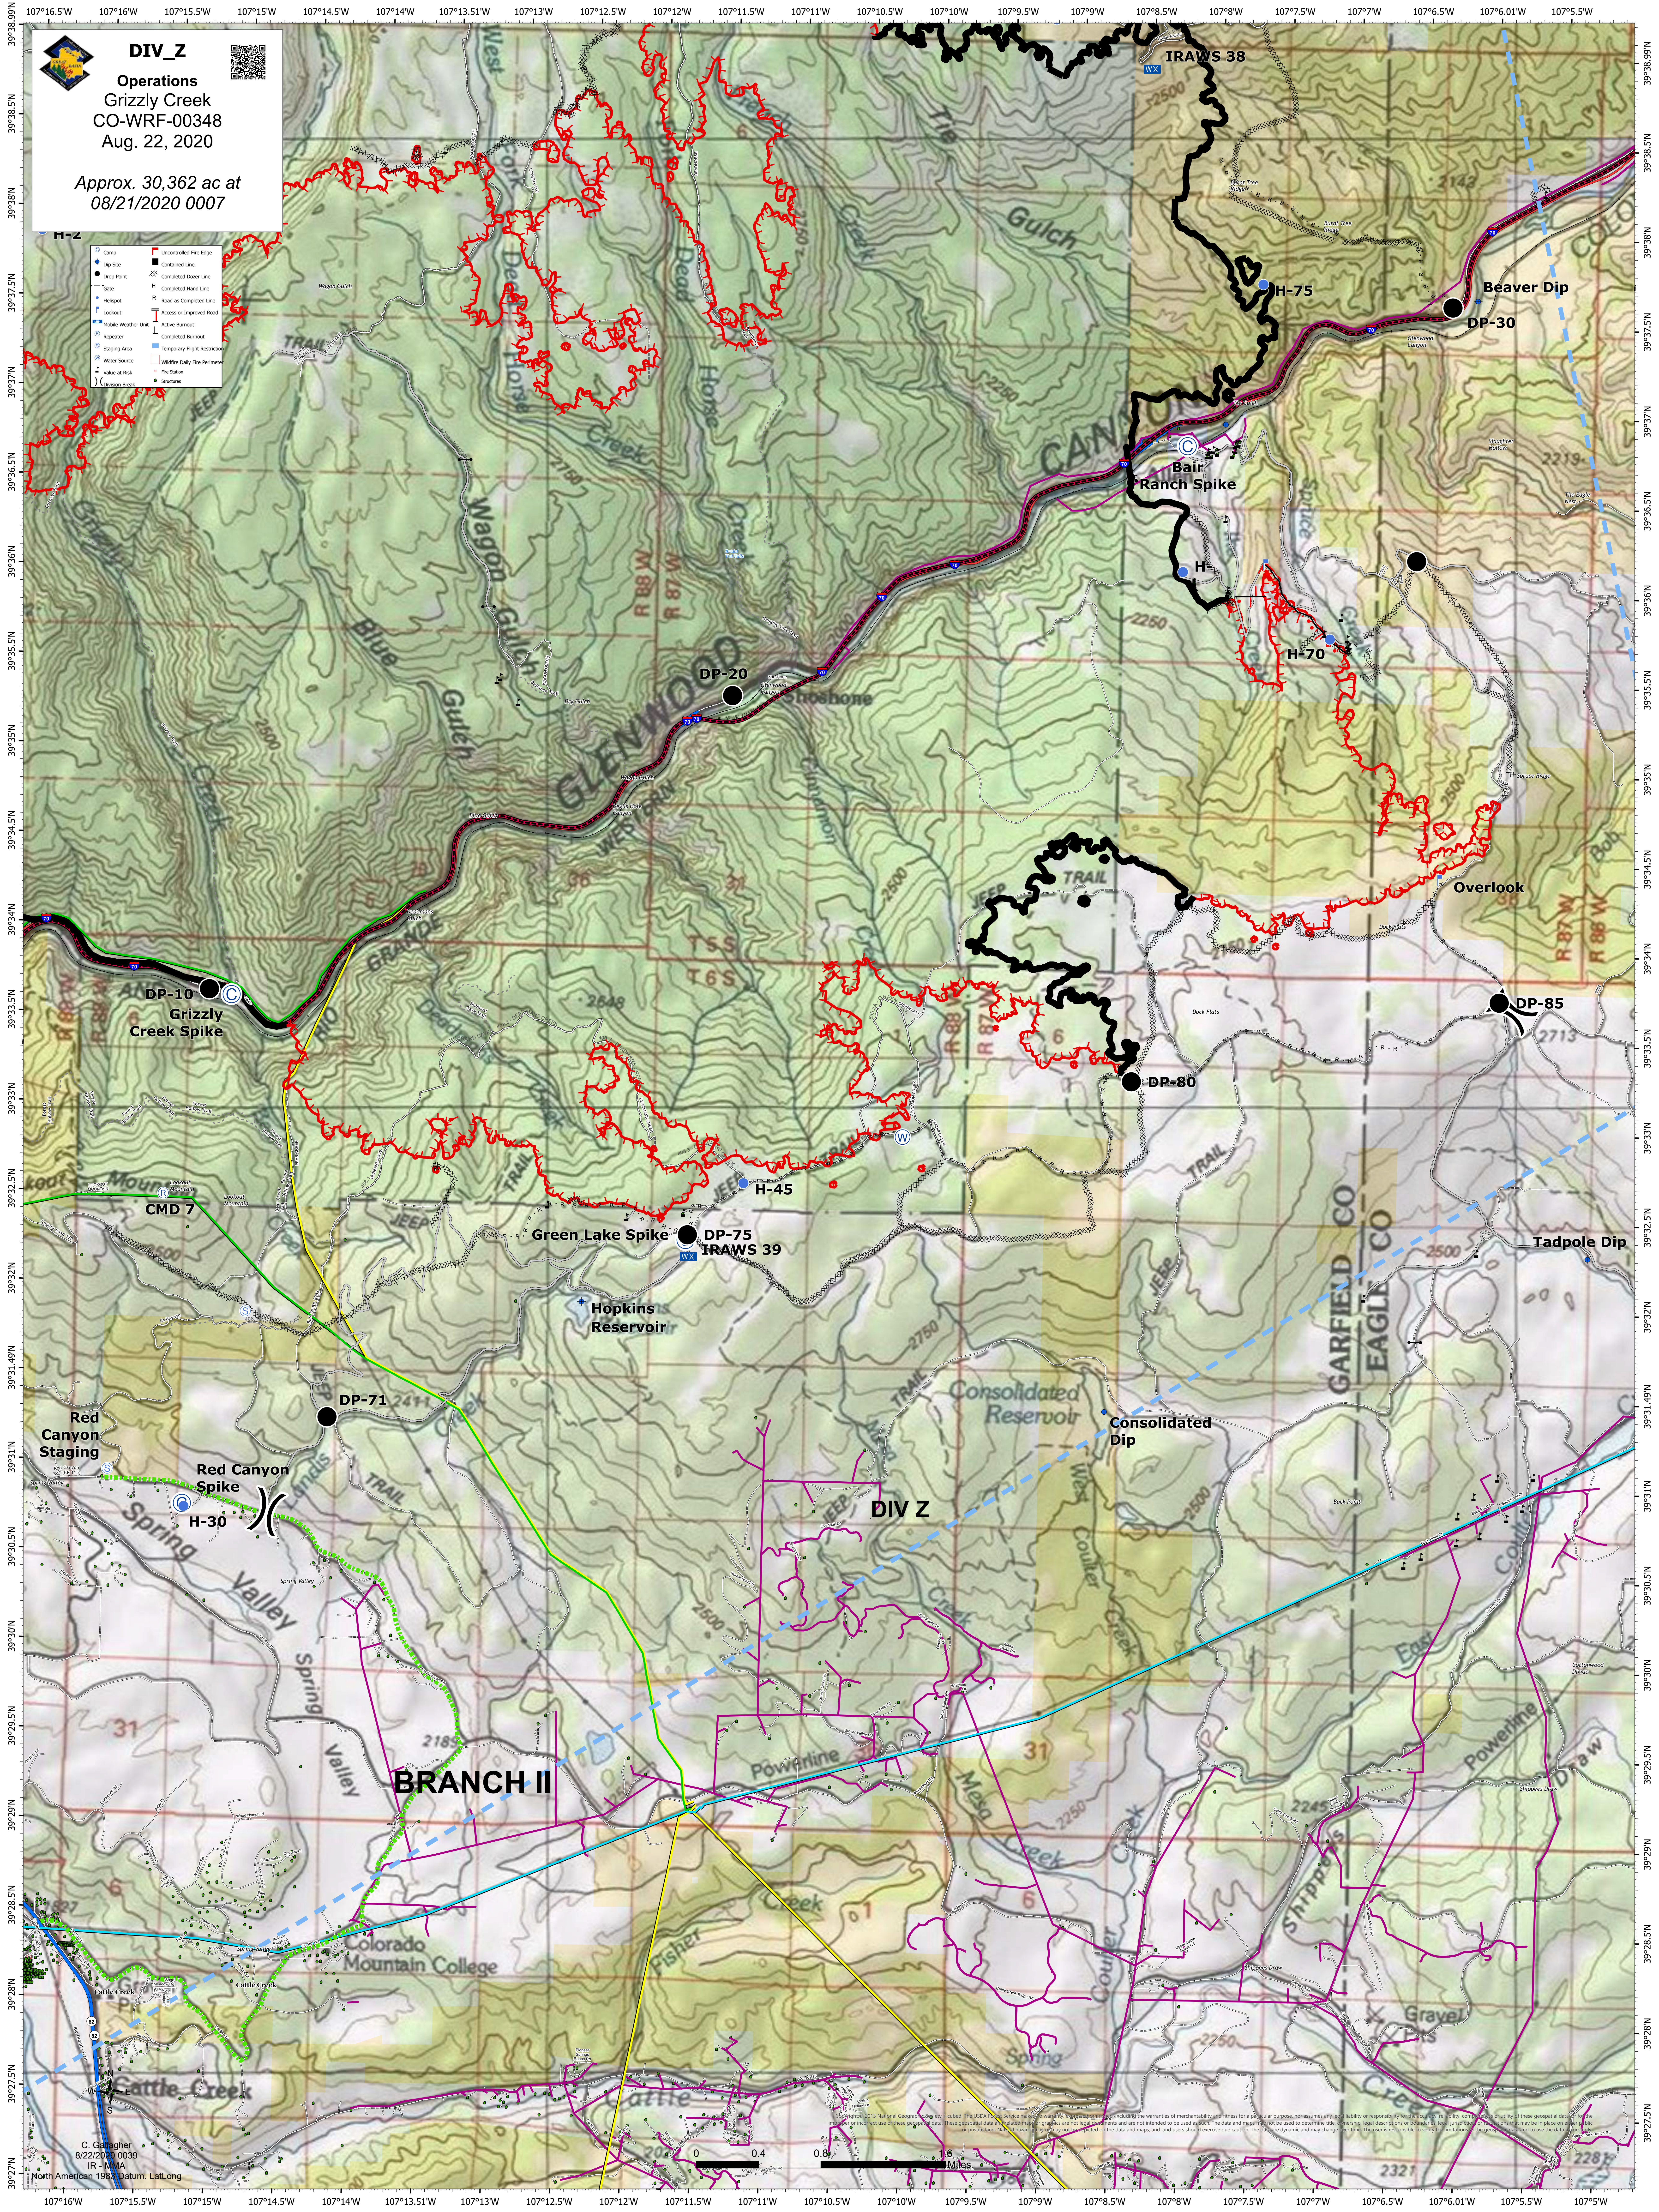

DIV_Z

Operations
Grizzly Creek
CO-WRF-00348
Aug. 22, 2020

Approx. 30,362 ac at
08/21/2020 0007

BRANCH II

DIV Z

C. Gallagher
8/22/2020 0039
IR - MWA
North American 1983 Datum: LatLong