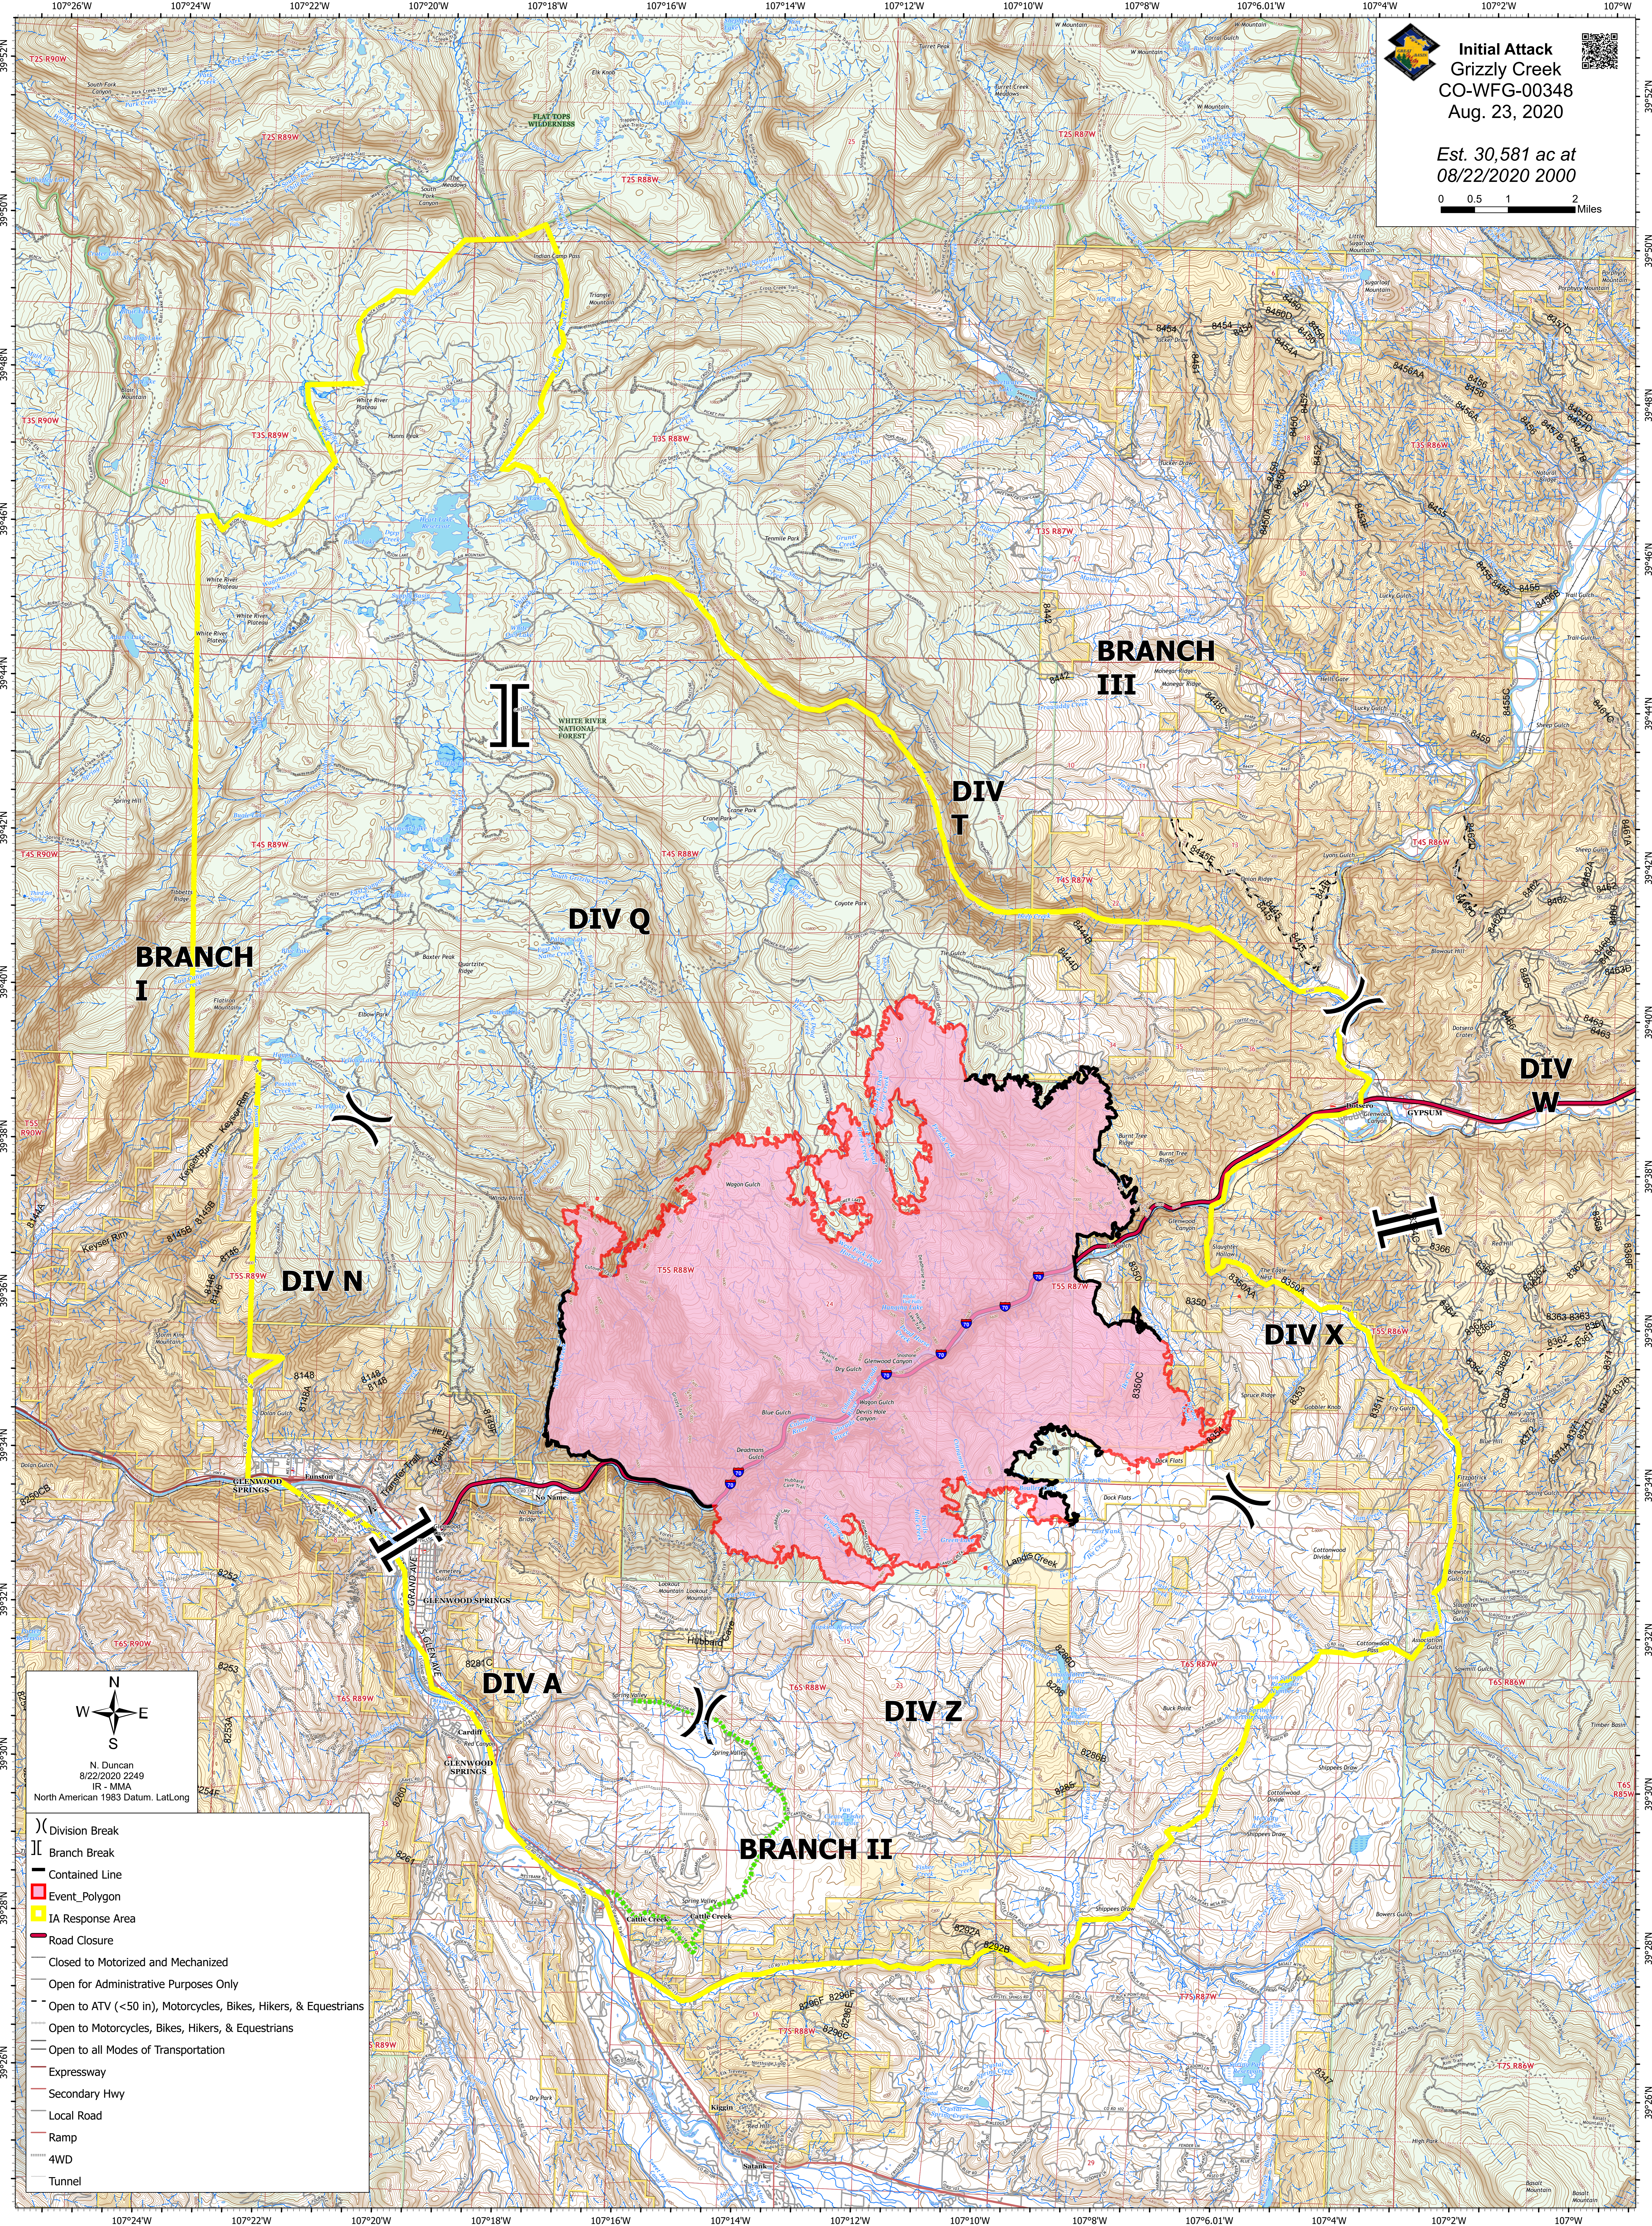

Initial Attack
Grizzly Creek
CO-WFG-00348
Aug. 23, 2020

Est. 30,581 ac at
08/22/2020 2000

N
W E
S

N. Duncan
 8/22/2020 2249
 IR - MMA
 North American 1983 Datum. Lat/Long

- () Division Break
- || Branch Break
- Contained Line
- Event Polygon
- IA Response Area
- Road Closure
- Closed to Motorized and Mechanized
- Open for Administrative Purposes Only
- Open to ATV (<50 in), Motorcycles, Bikes, Hikers, & Equestrians
- Open to Motorcycles, Bikes, Hikers, & Equestrians
- Open to all Modes of Transportation
- Expressway
- Secondary Hwy
- Local Road
- Ramp
- 4WD
- Tunnel