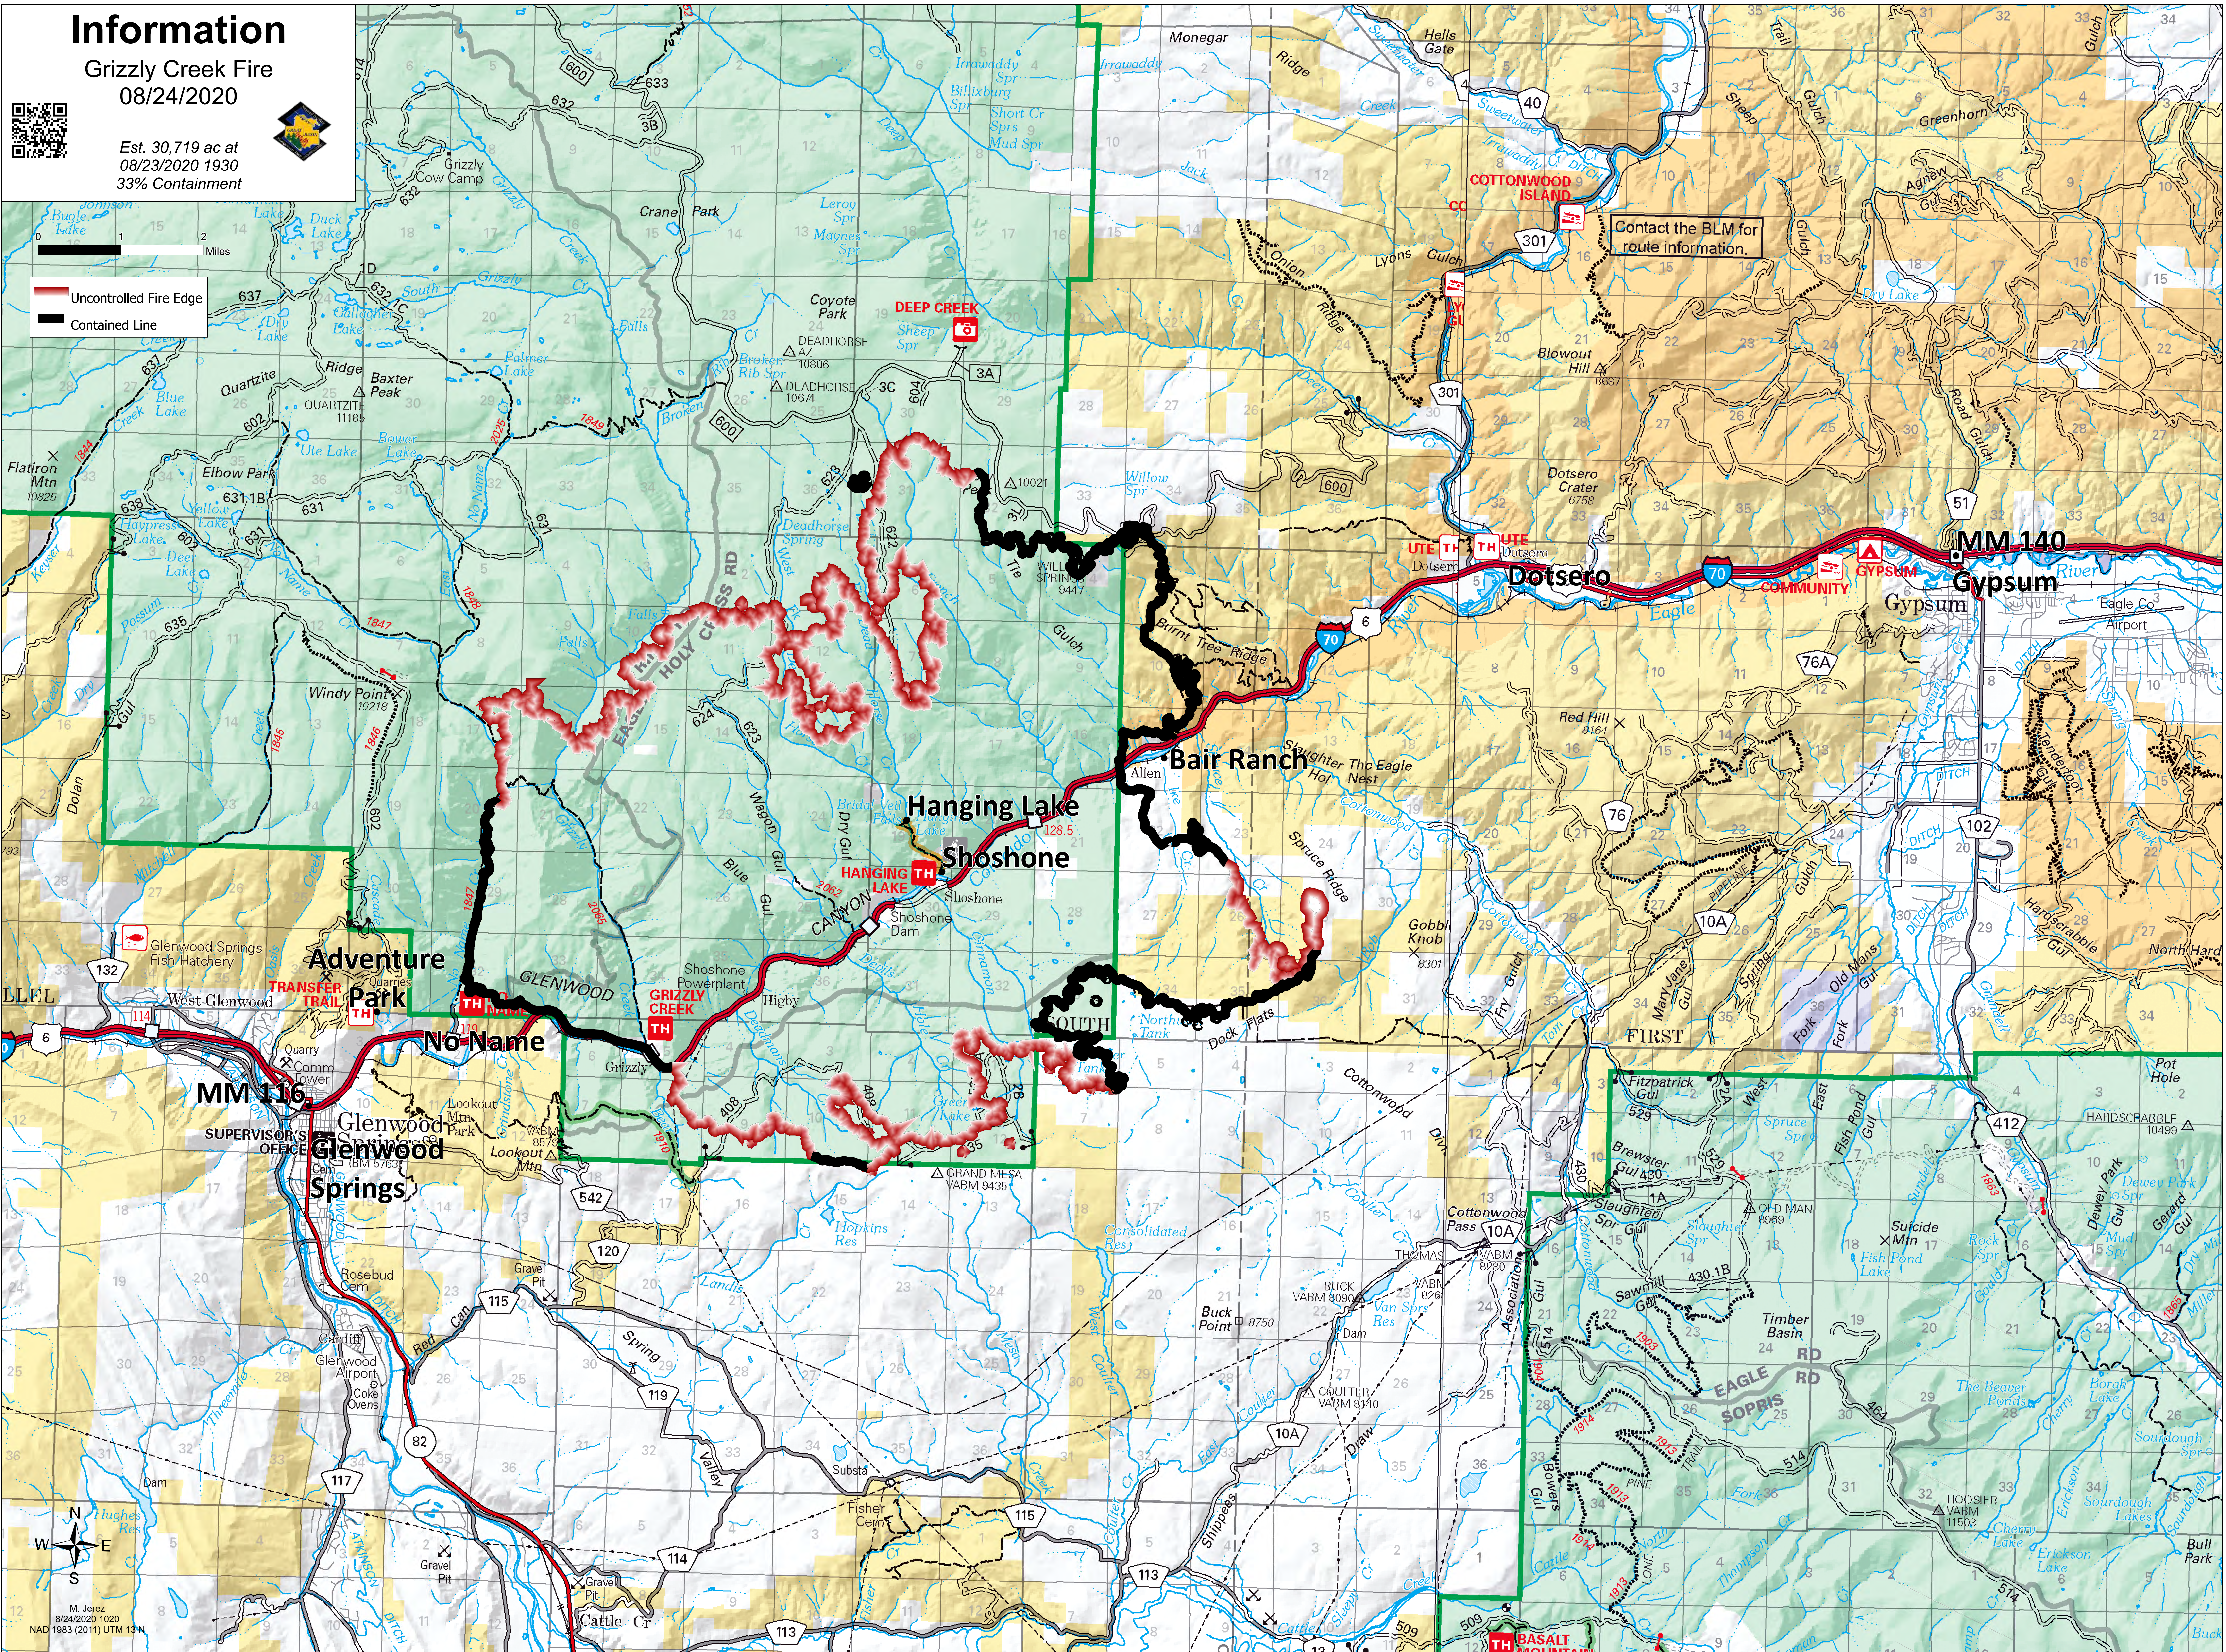

# Information

Grizzly Creek Fire  
08/24/2020

Est. 30,719 ac at  
08/23/2020 1930  
33% Containment

Uncontrolled Fire Edge  
Contained Line

Contact the BLM for route information.