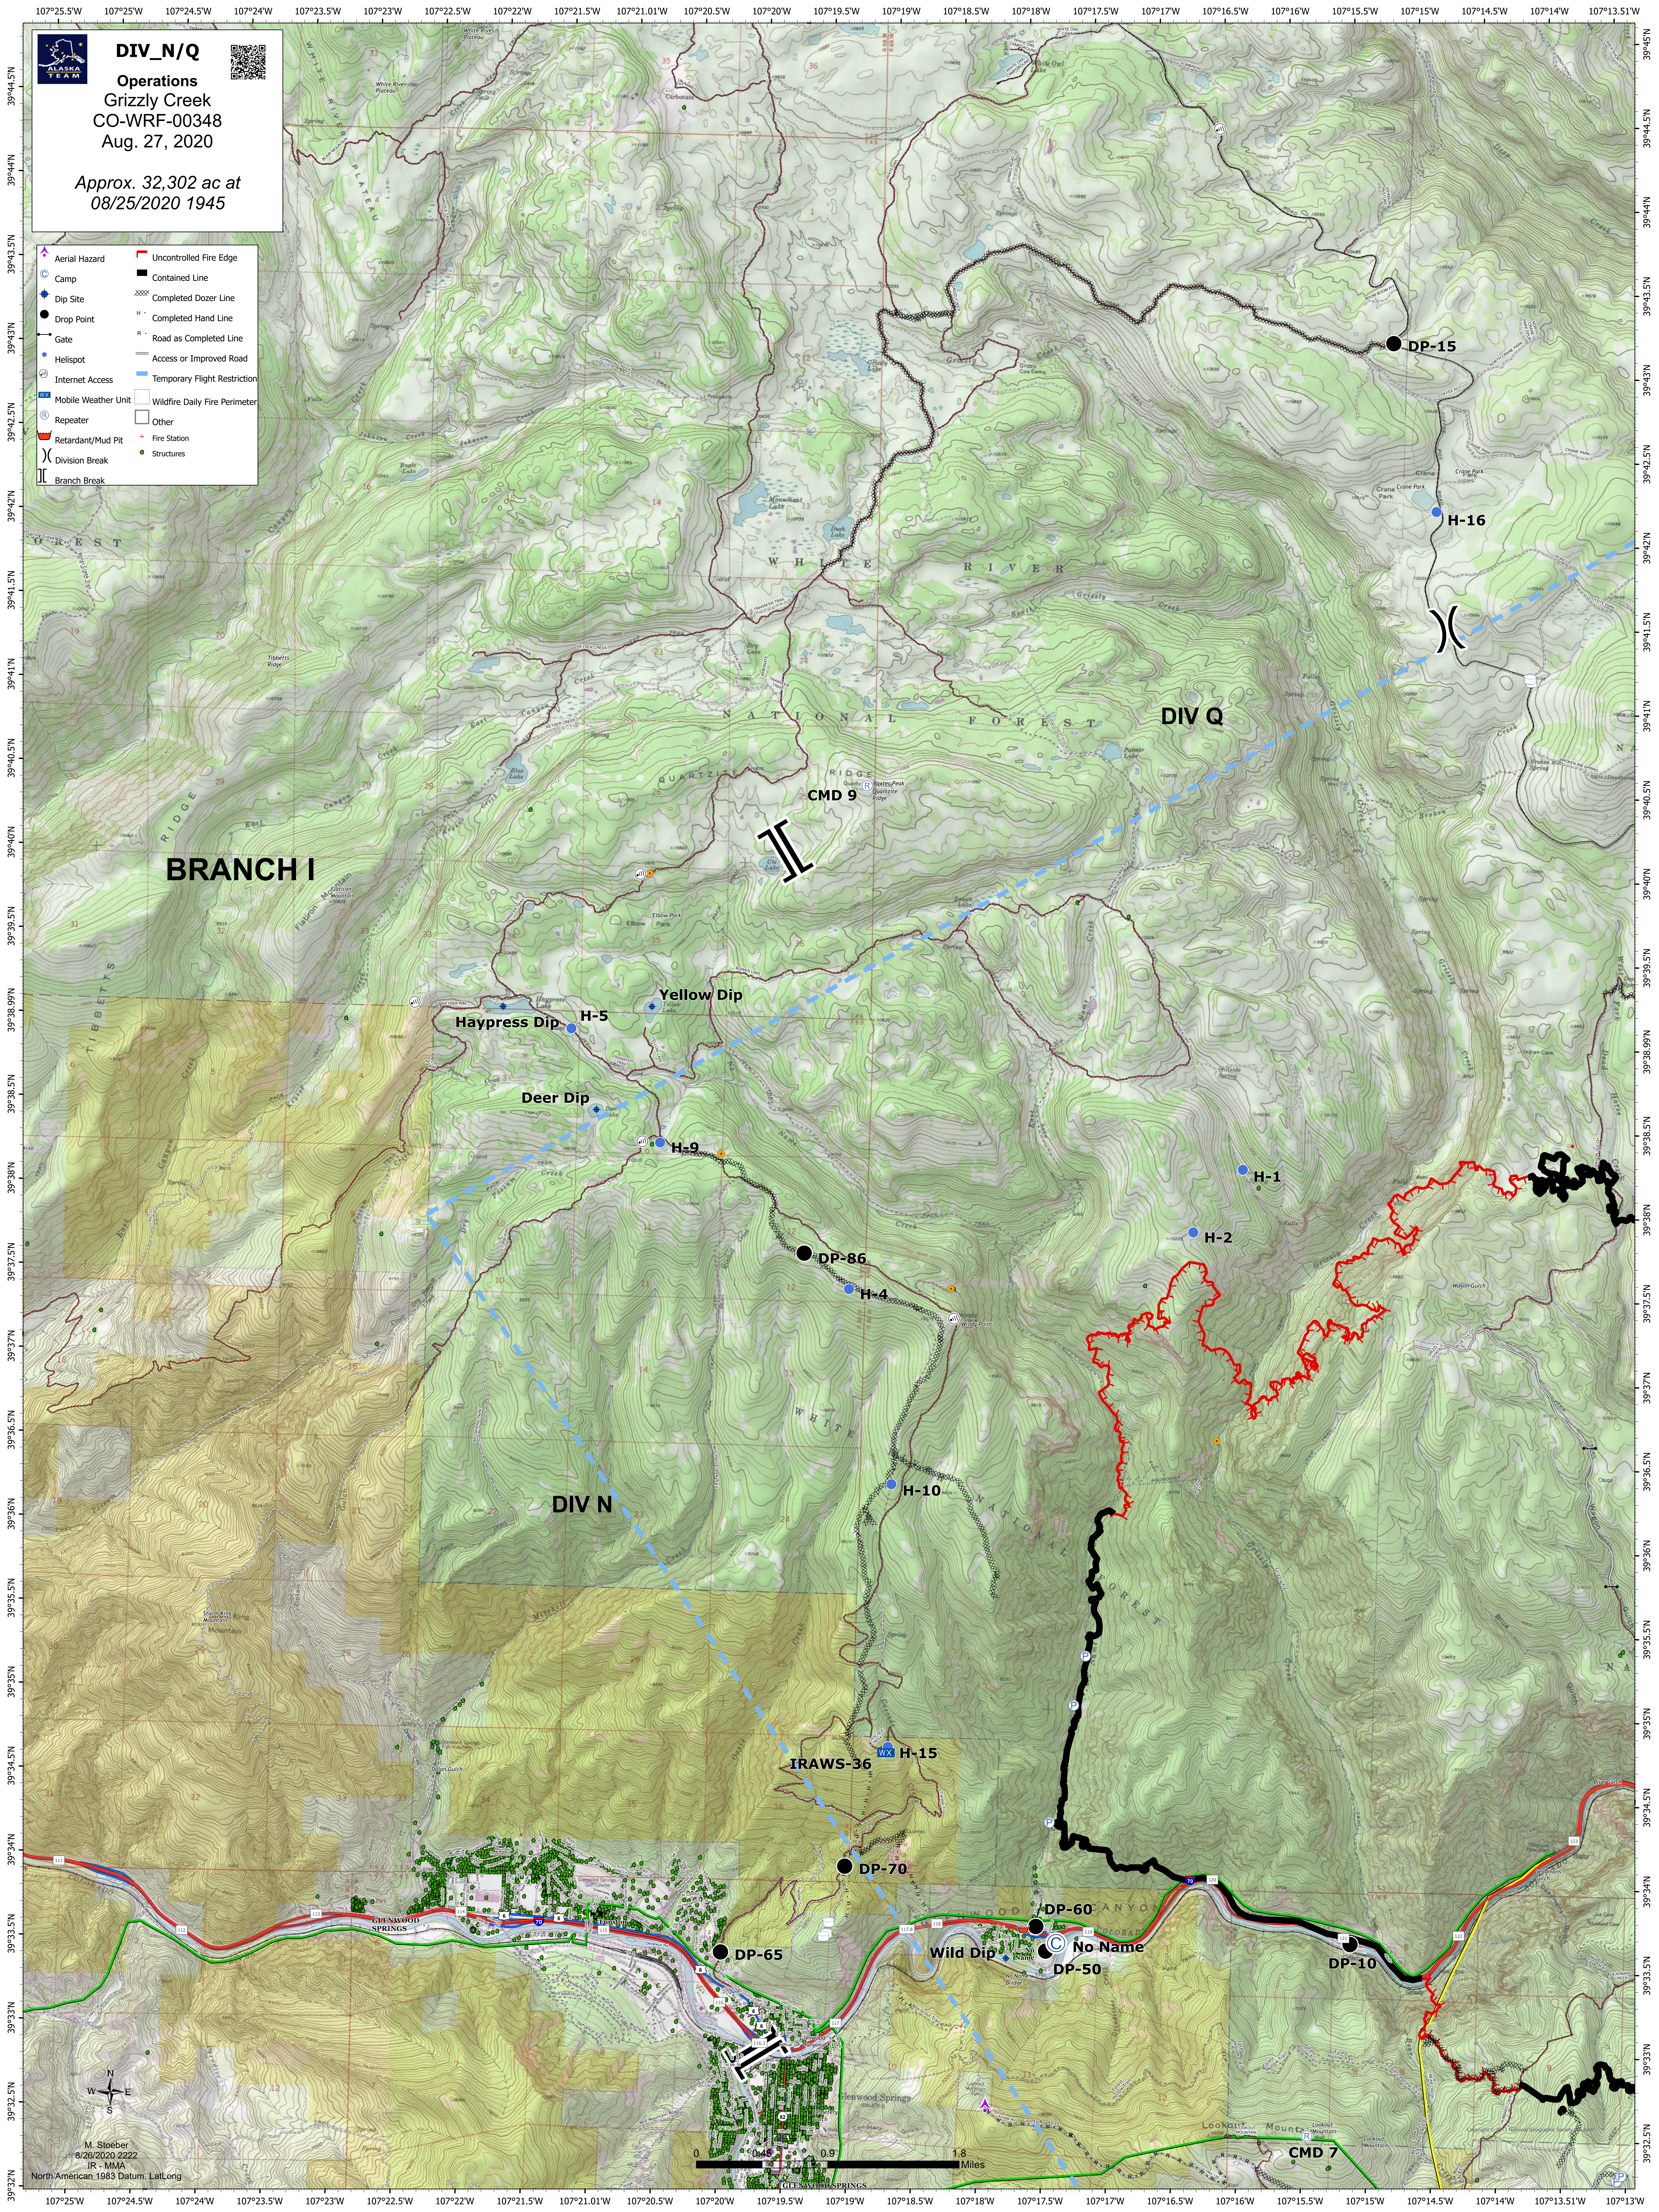

DIV_N/Q

Operations
Grizzly Creek
CO-WRF-00348
Aug. 27, 2020

*Approx. 32,302 ac at
08/25/2020 1945*

M. Stoerber
8/26/2020 2222
IR - MMA
North American 1983 Datum, LatLong

Lookout Mountain