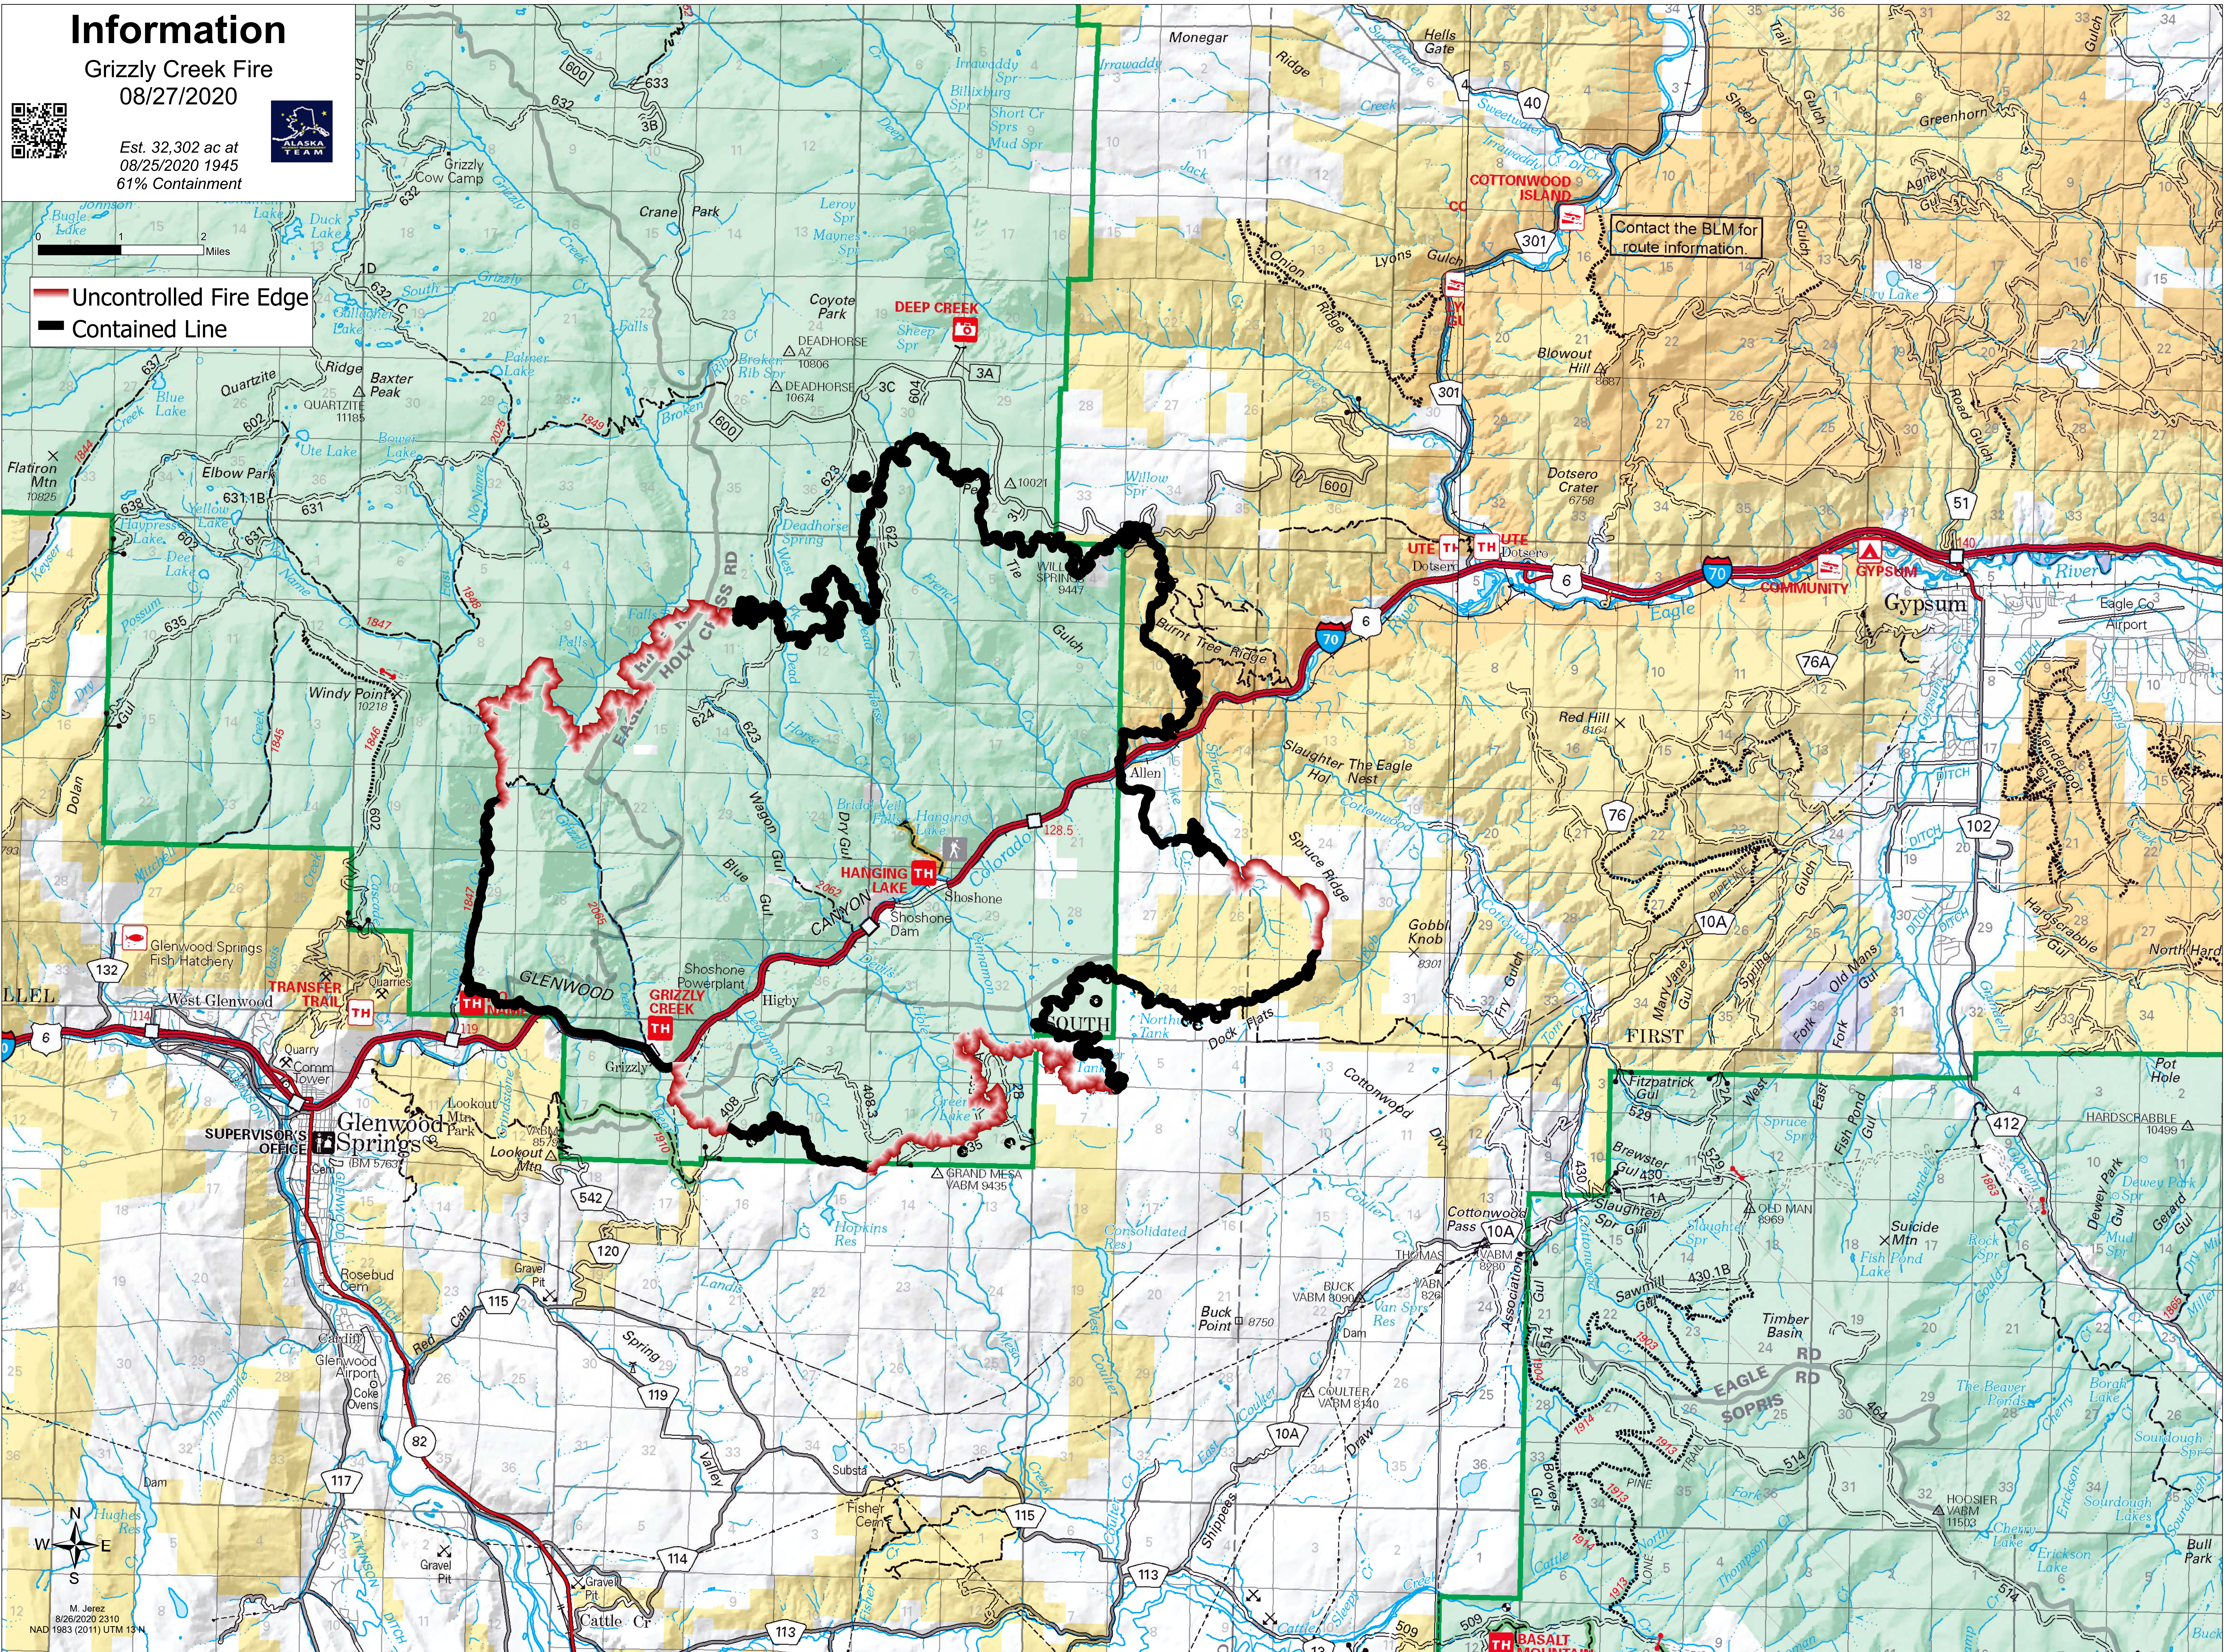

# Information

Grizzly Creek Fire  
08/27/2020

Est. 32,302 ac at  
08/25/2020 1945  
61% Containment

**Uncontrolled Fire Edge**  
**Contained Line**

Contact the BLM for route information.