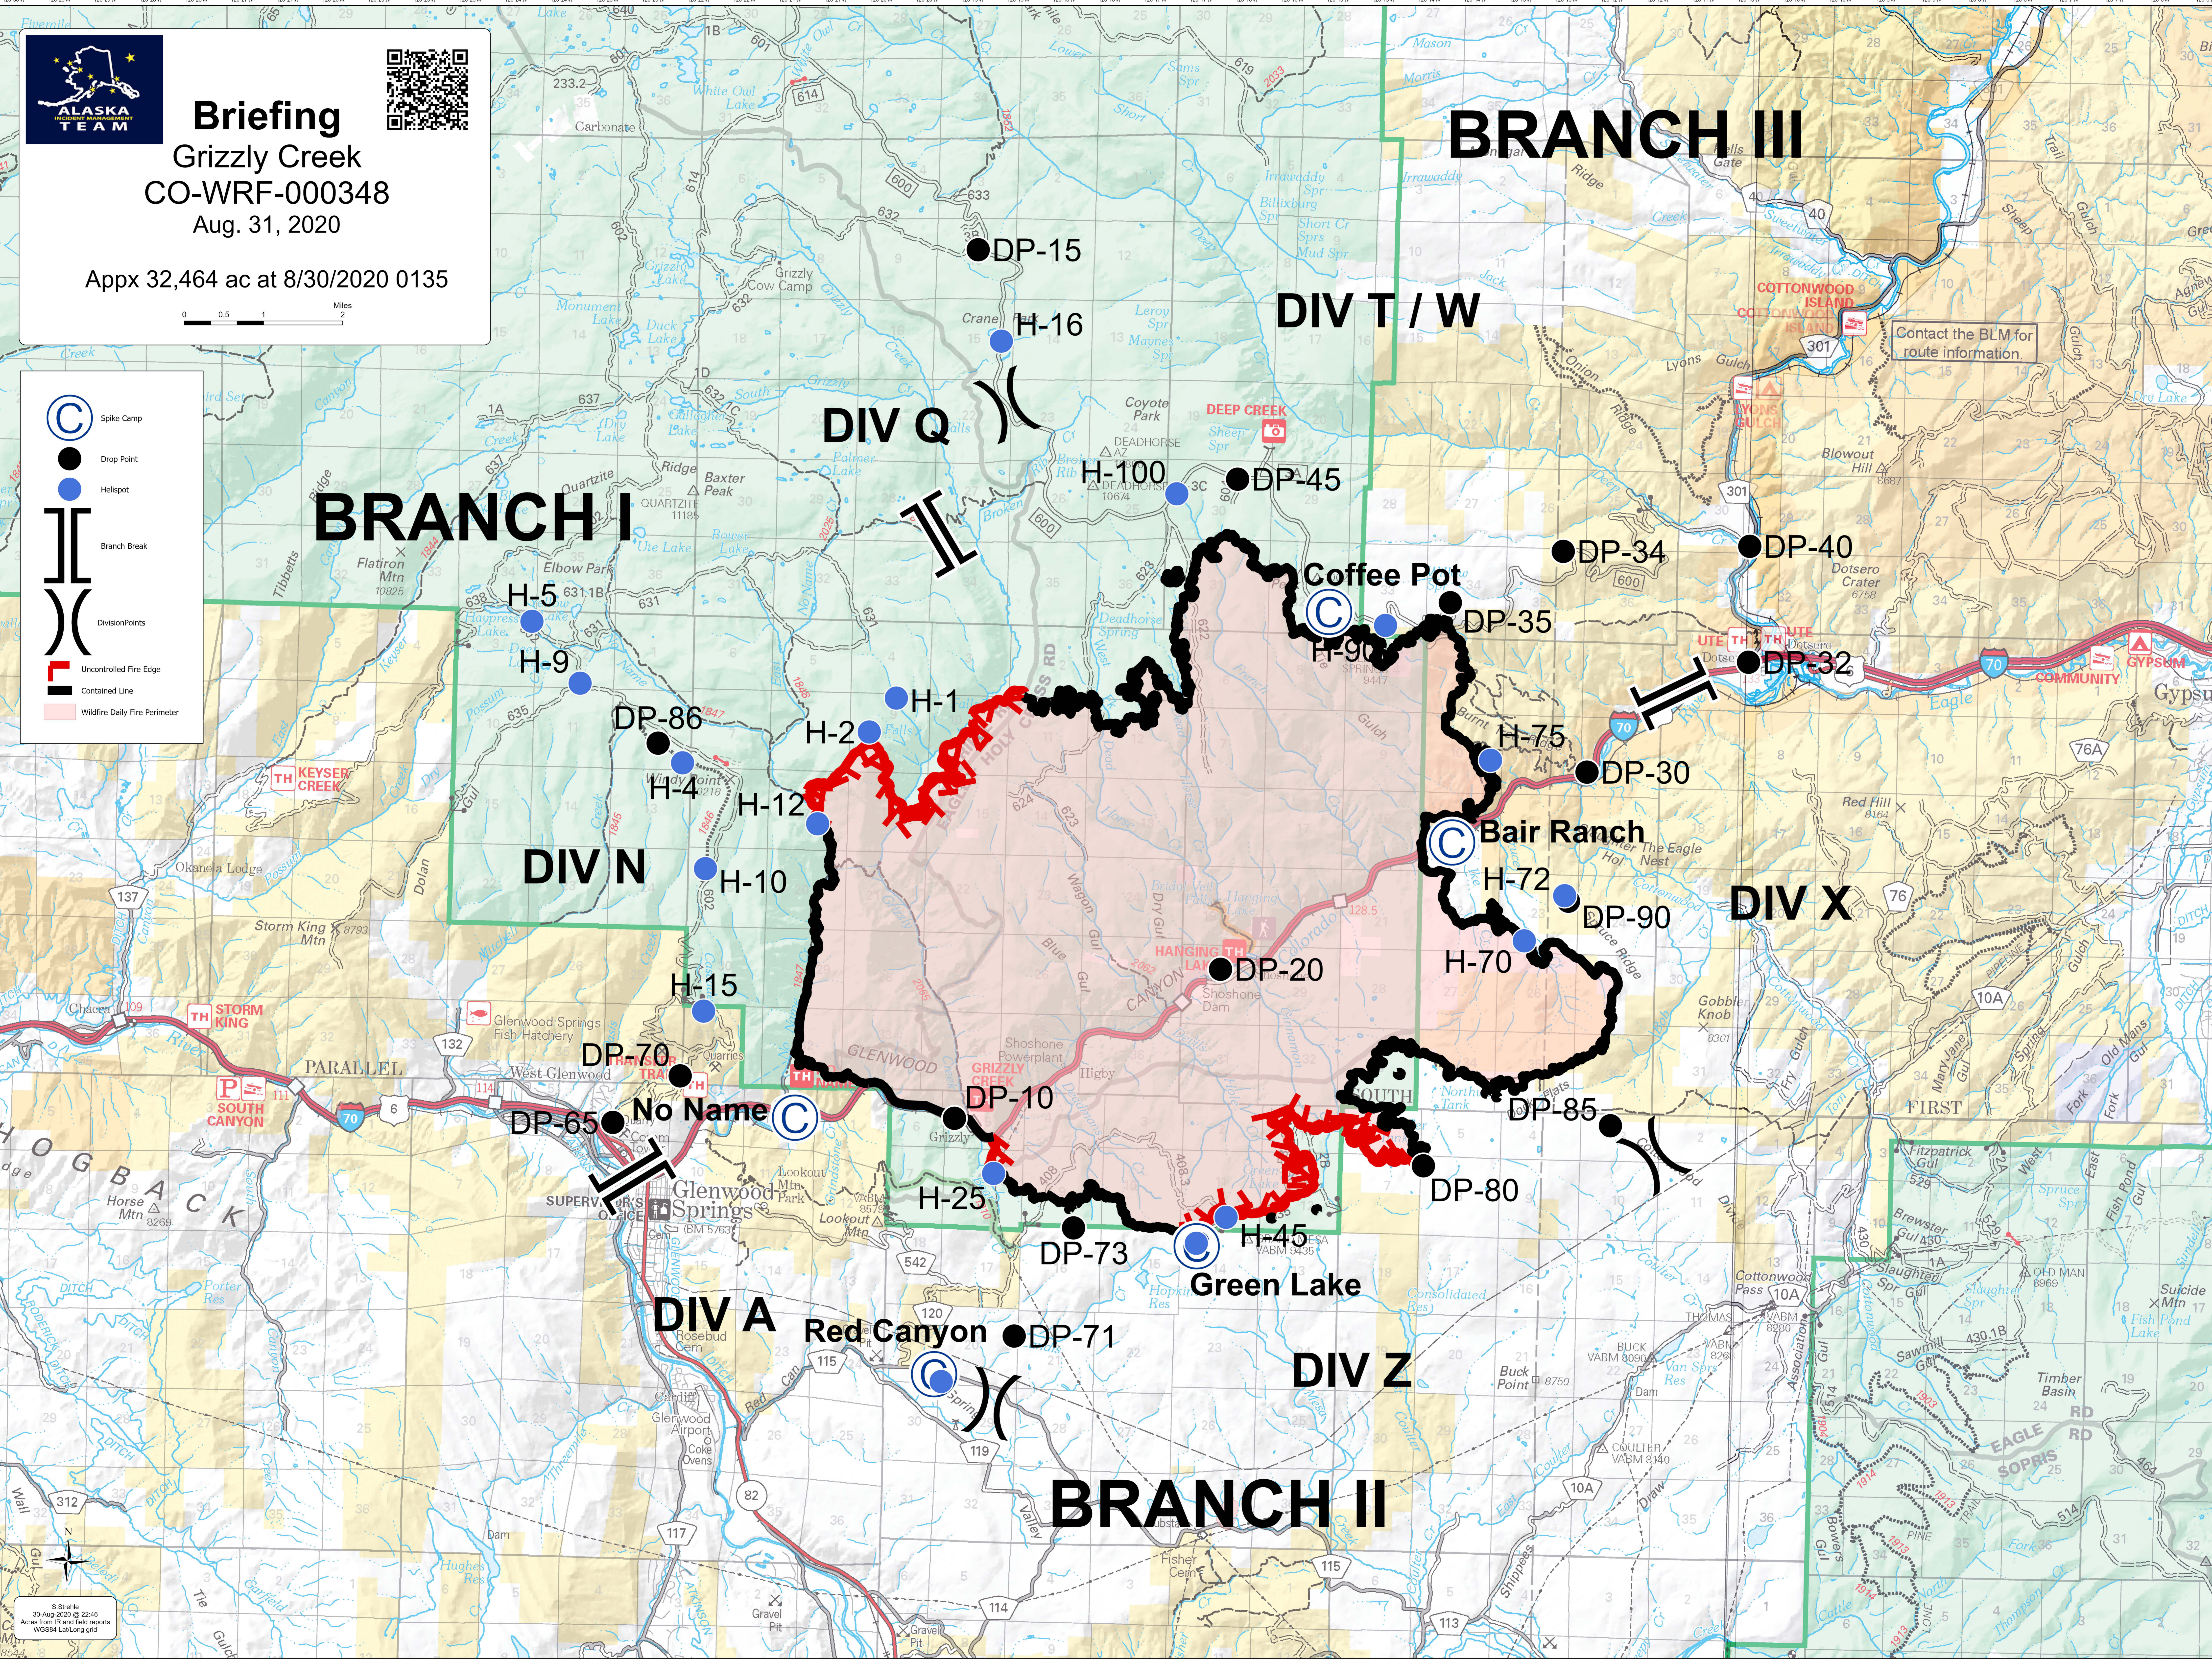

Briefing
 Grizzly Creek
 CO-WRF-000348
 Aug. 31, 2020

Appx 32,464 ac at 8/30/2020 0135

Legend

- Spike Camp
- Drop Point
- Helispot
- Branch Break
- Division Points
- Uncontrolled Fire Edge
- Contained Line
- Wildfire Daily Fire Perimeter

Contact the BLM for route information.