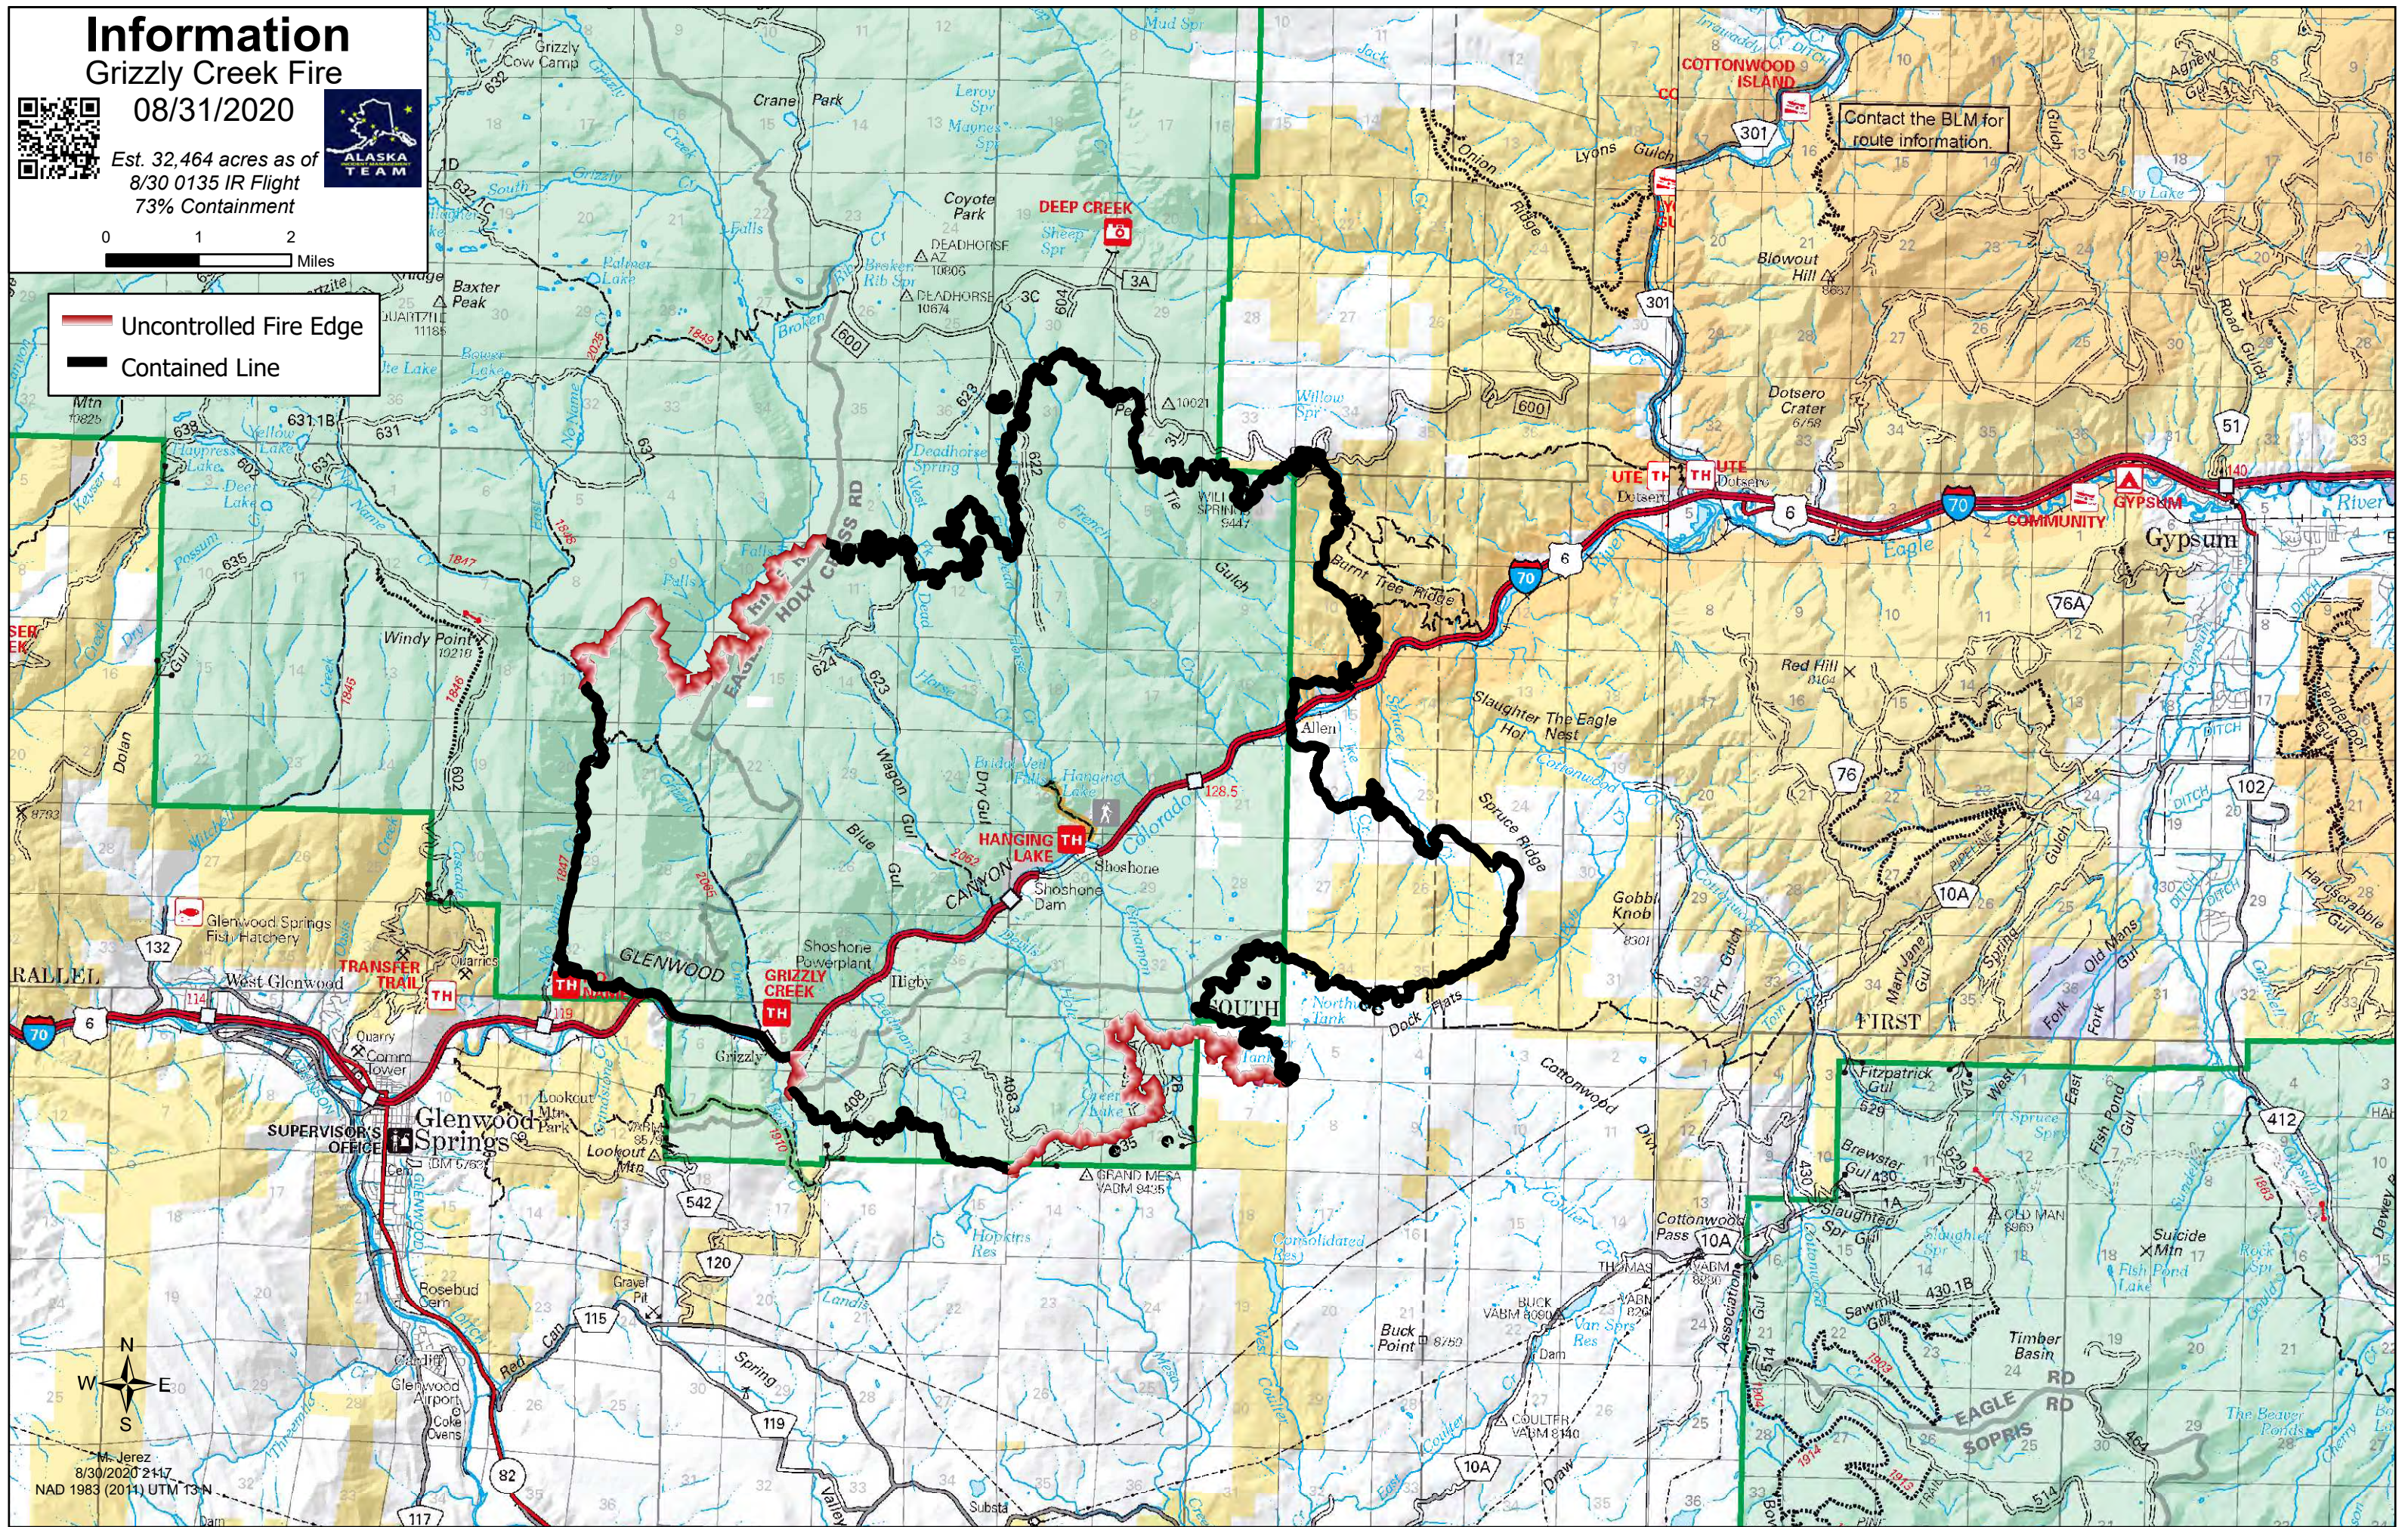

Information

Grizzly Creek Fire

08/31/2020

Est. 32,464 acres as of
8/30 0135 IR Flight
73% Containment

- Uncontrolled Fire Edge
- Contained Line

Contact the BLM for route information.

M. Jerez
8/30/2020 2:17
NAD 1983 (2011) UTM 13N