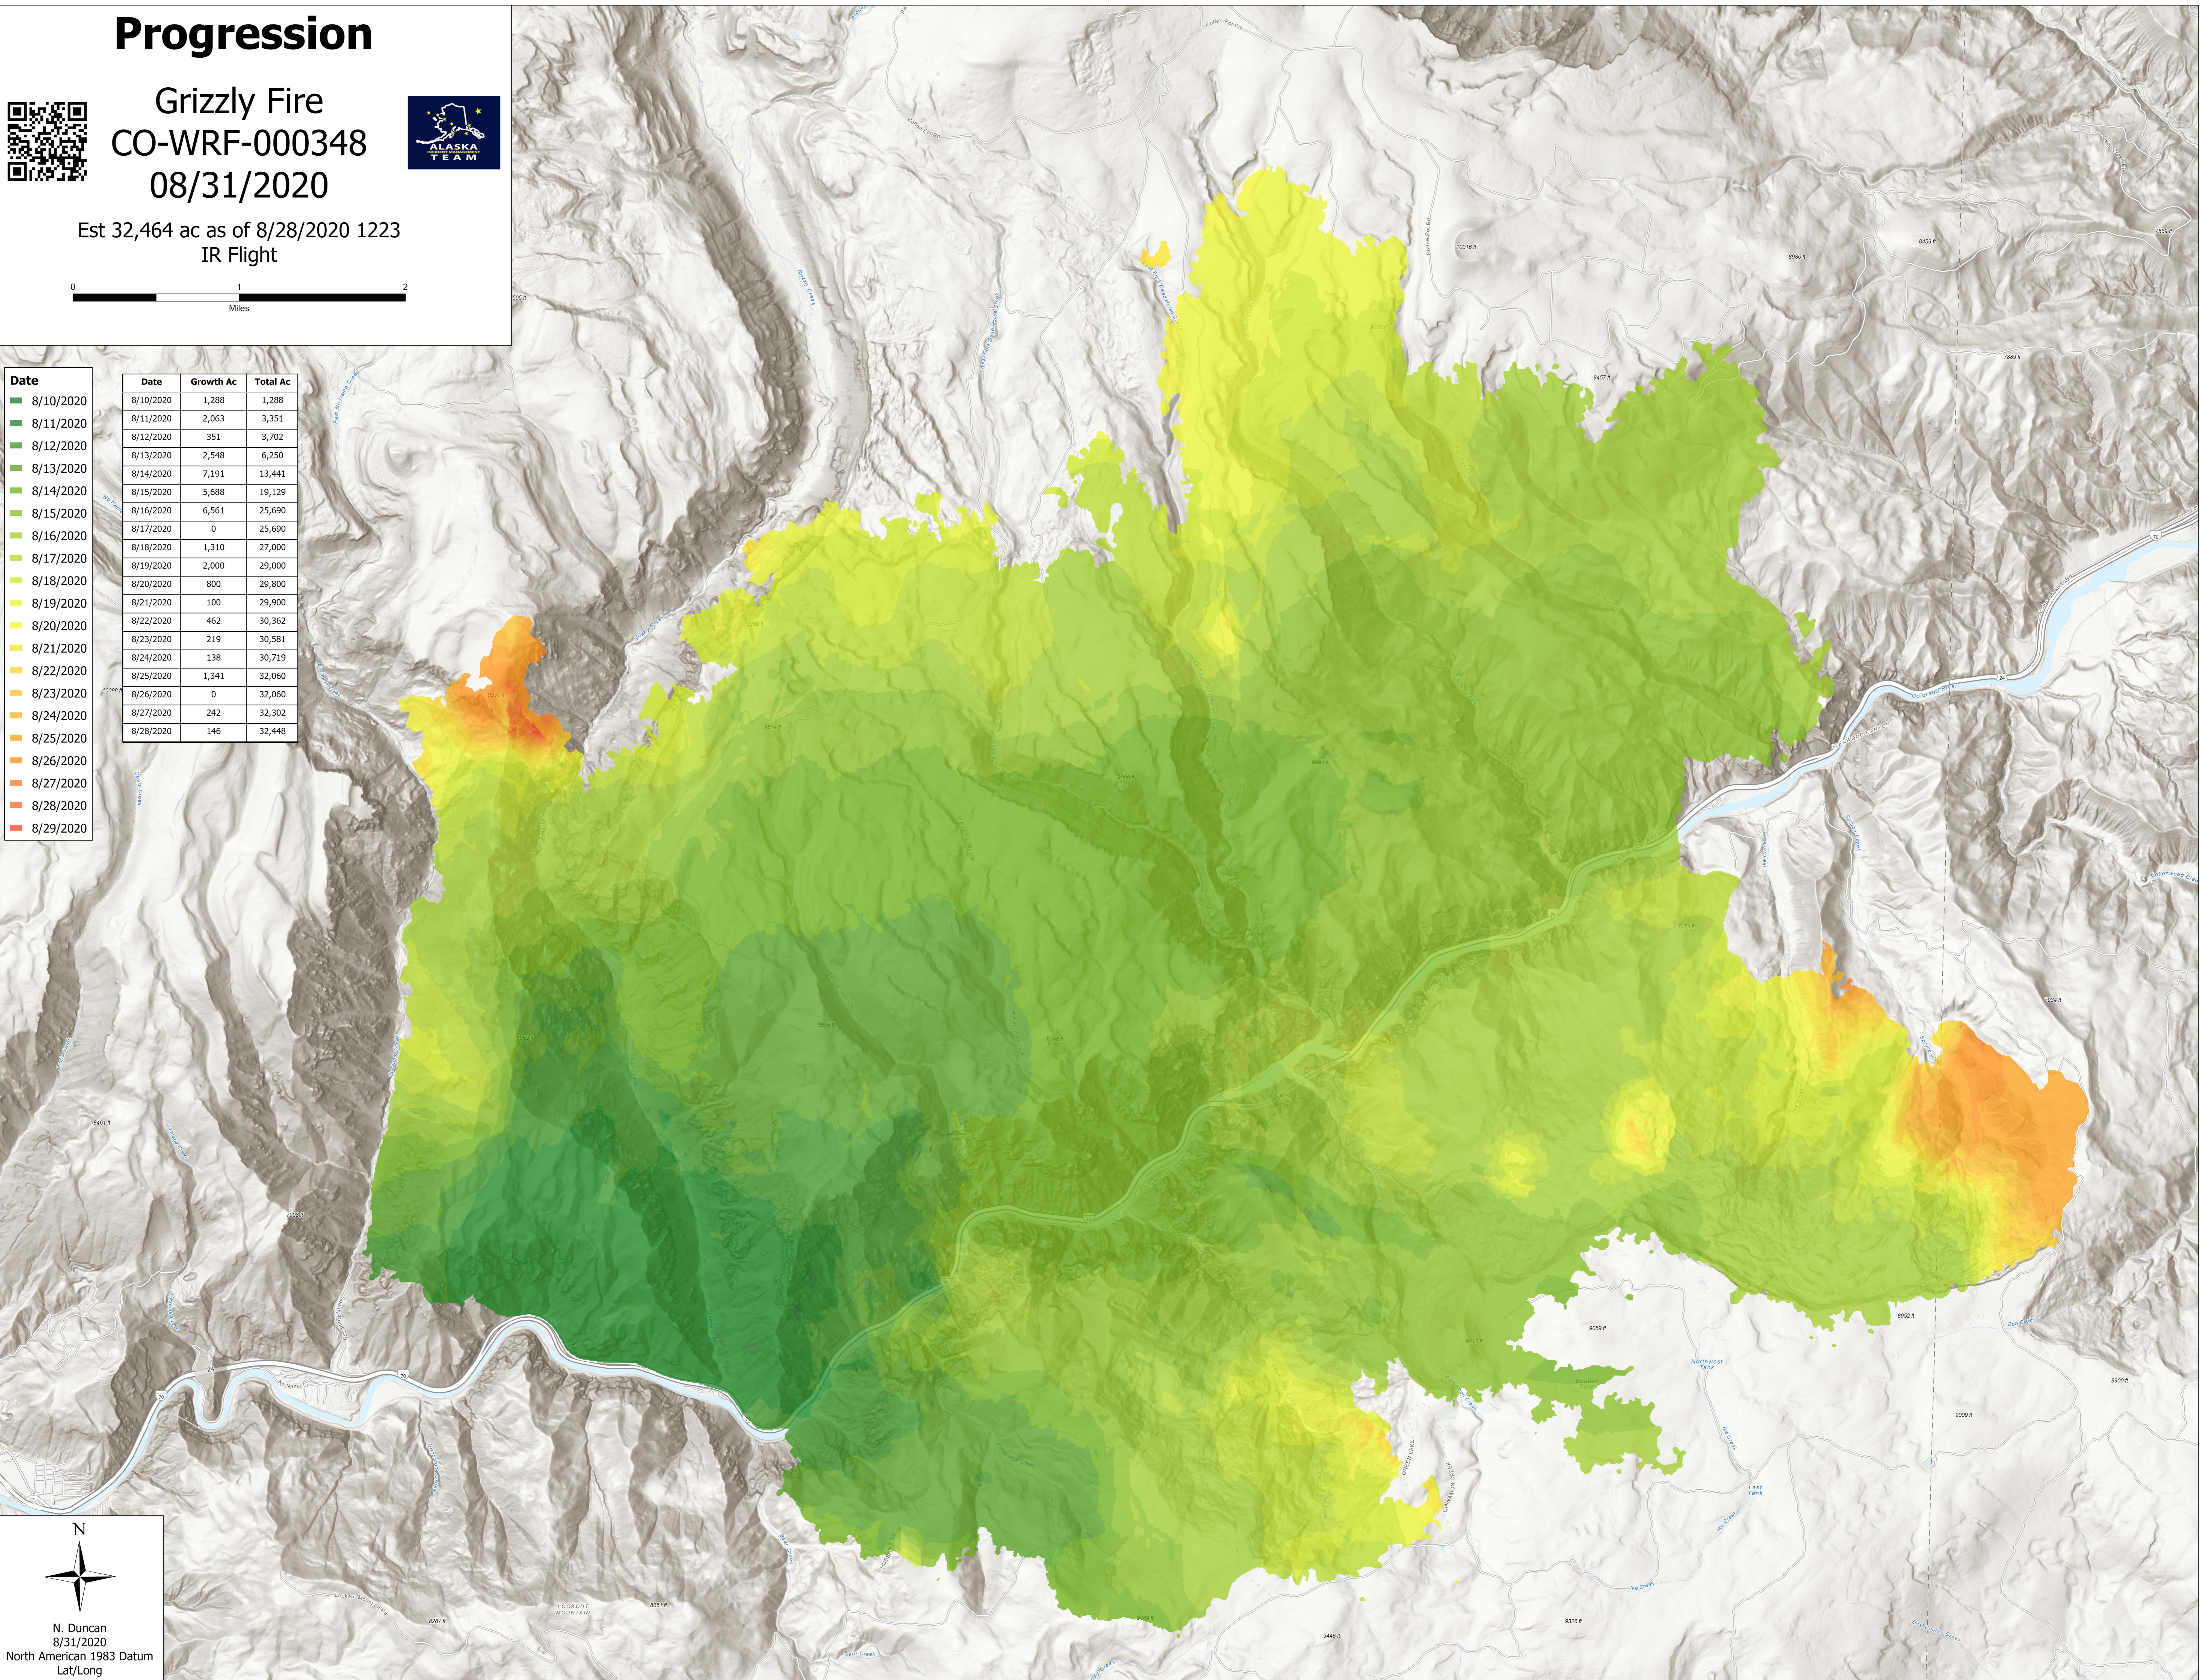

# Progression

Grizzly Fire  
CO-WRF-000348  
08/31/2020

Est 32,464 ac as of 8/28/2020 1223  
IR Flight

- 8/10/2020
- 8/11/2020
- 8/12/2020
- 8/13/2020
- 8/14/2020
- 8/15/2020
- 8/16/2020
- 8/17/2020
- 8/18/2020
- 8/19/2020
- 8/20/2020
- 8/21/2020
- 8/22/2020
- 8/23/2020
- 8/24/2020
- 8/25/2020
- 8/26/2020
- 8/27/2020
- 8/28/2020
- 8/29/2020

Date	Growth Ac	Total Ac
8/10/2020	1,288	1,288
8/11/2020	2,063	3,351
8/12/2020	351	3,702
8/13/2020	2,548	6,250
8/14/2020	7,191	13,441
8/15/2020	5,688	19,129
8/16/2020	6,561	25,690
8/17/2020	0	25,690
8/18/2020	1,310	27,000
8/19/2020	2,000	29,000
8/20/2020	800	29,800
8/21/2020	100	29,900
8/22/2020	462	30,362
8/23/2020	219	30,581
8/24/2020	138	30,719
8/25/2020	1,341	32,060
8/26/2020	0	32,060
8/27/2020	242	32,302
8/28/2020	146	32,448

N. Duncan  
8/31/2020  
North American 1983 Datum  
Lat/Long