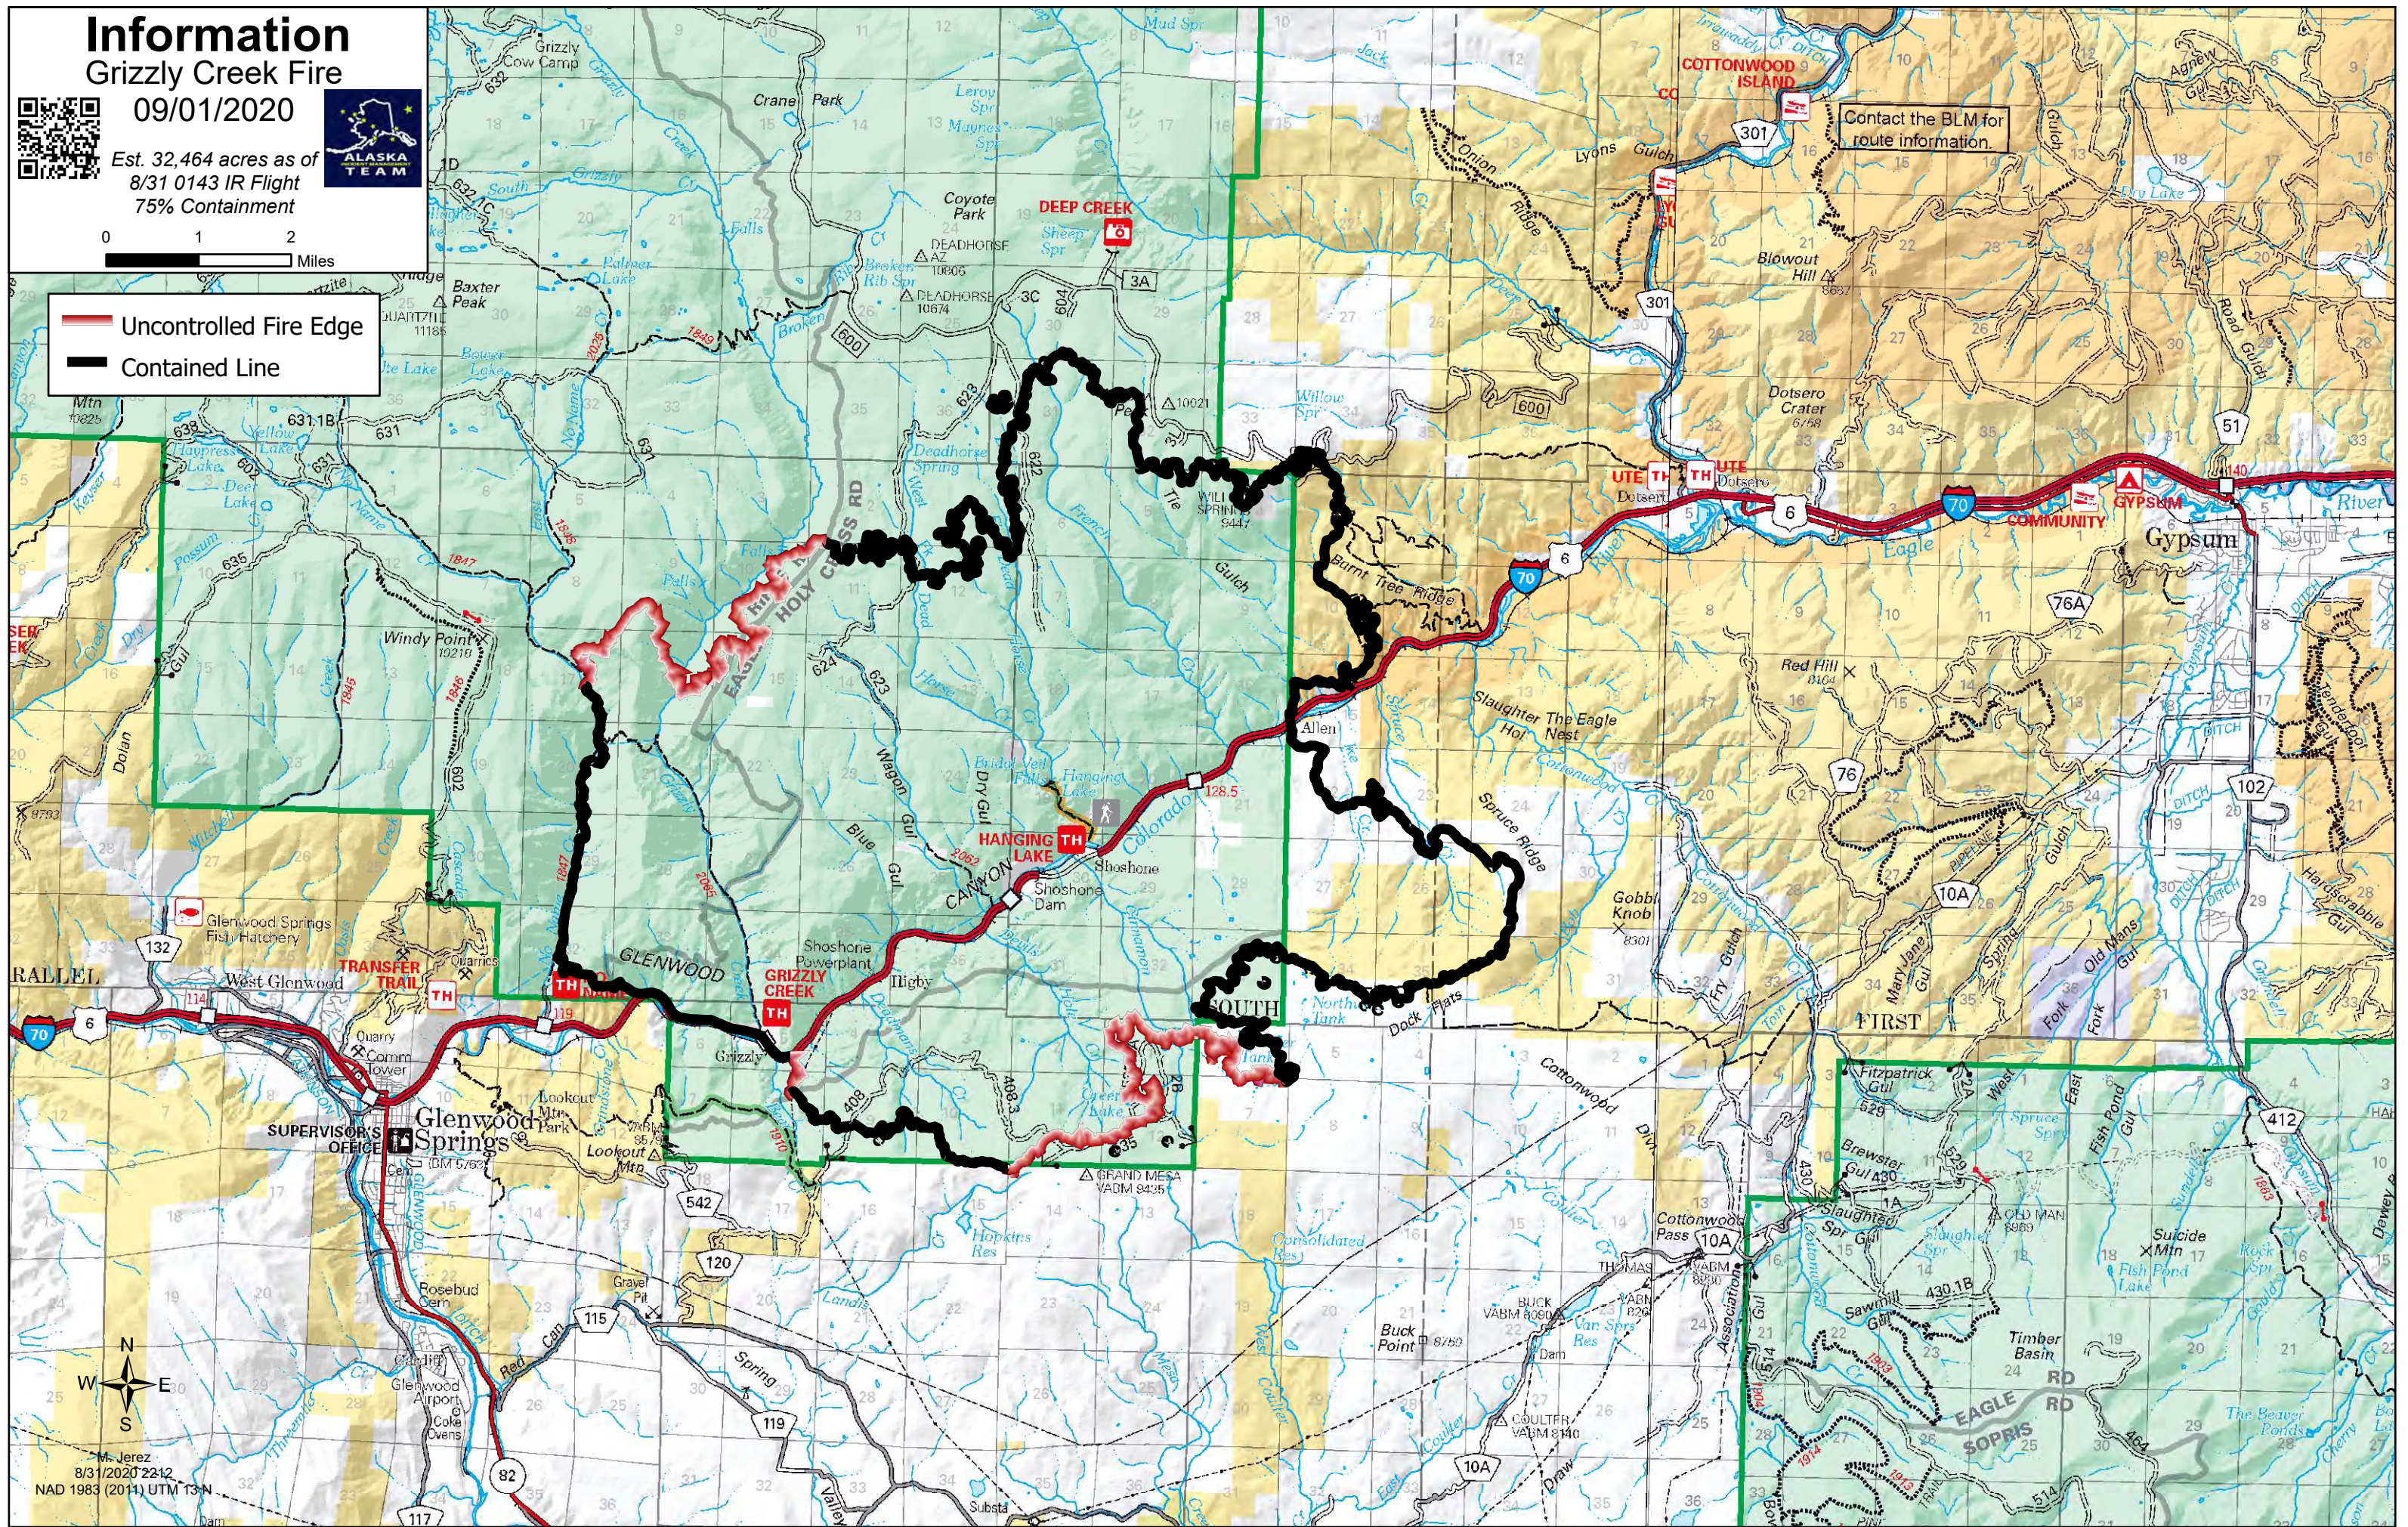

Information

Grizzly Creek Fire

09/01/2020

Est. 32,464 acres as of
8/31 0143 IR Flight
75% Containment

- Uncontrolled Fire Edge
- Contained Line

Contact the BLM for route information.

M. Jerez
8/31/2020 22:42
NAD 1983 (2011) UTM 13N