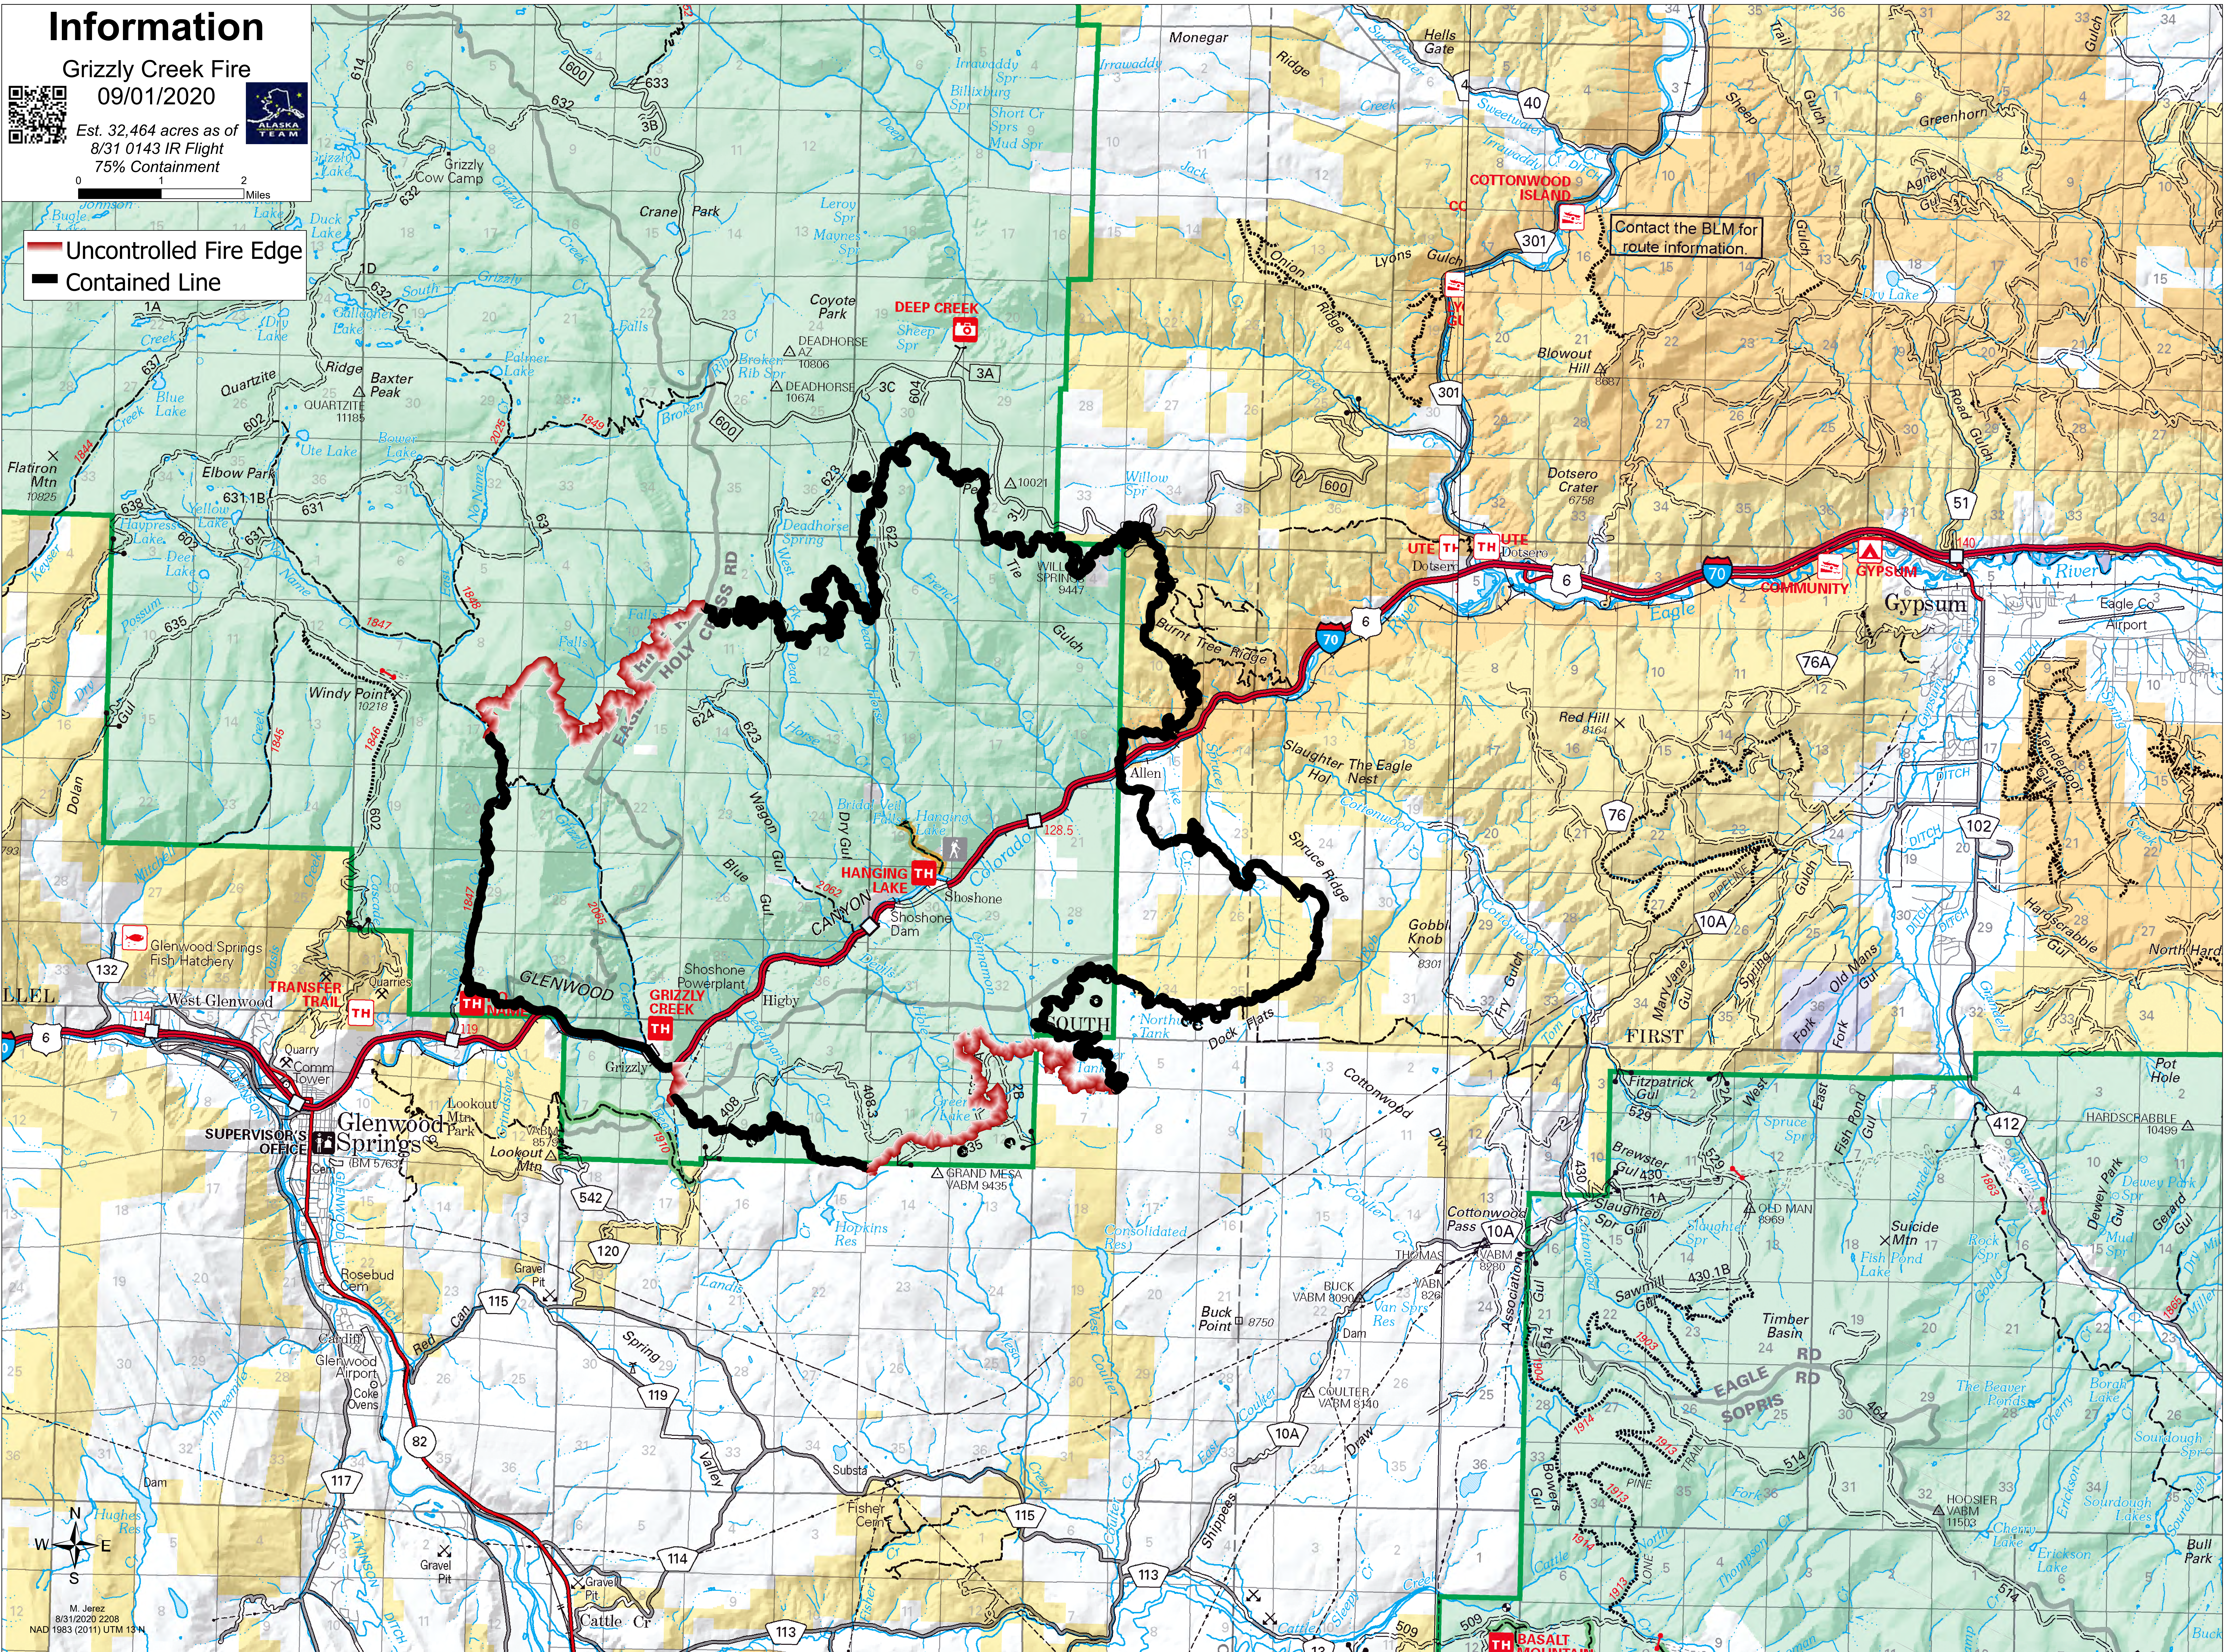

Information

Grizzly Creek Fire

09/01/2020

Est. 32,464 acres as of
8/31 0143 IR Flight
75% Containment

0 1 2 Miles

Uncontrolled Fire Edge
 Contained Line

Contact the BLM for route information.