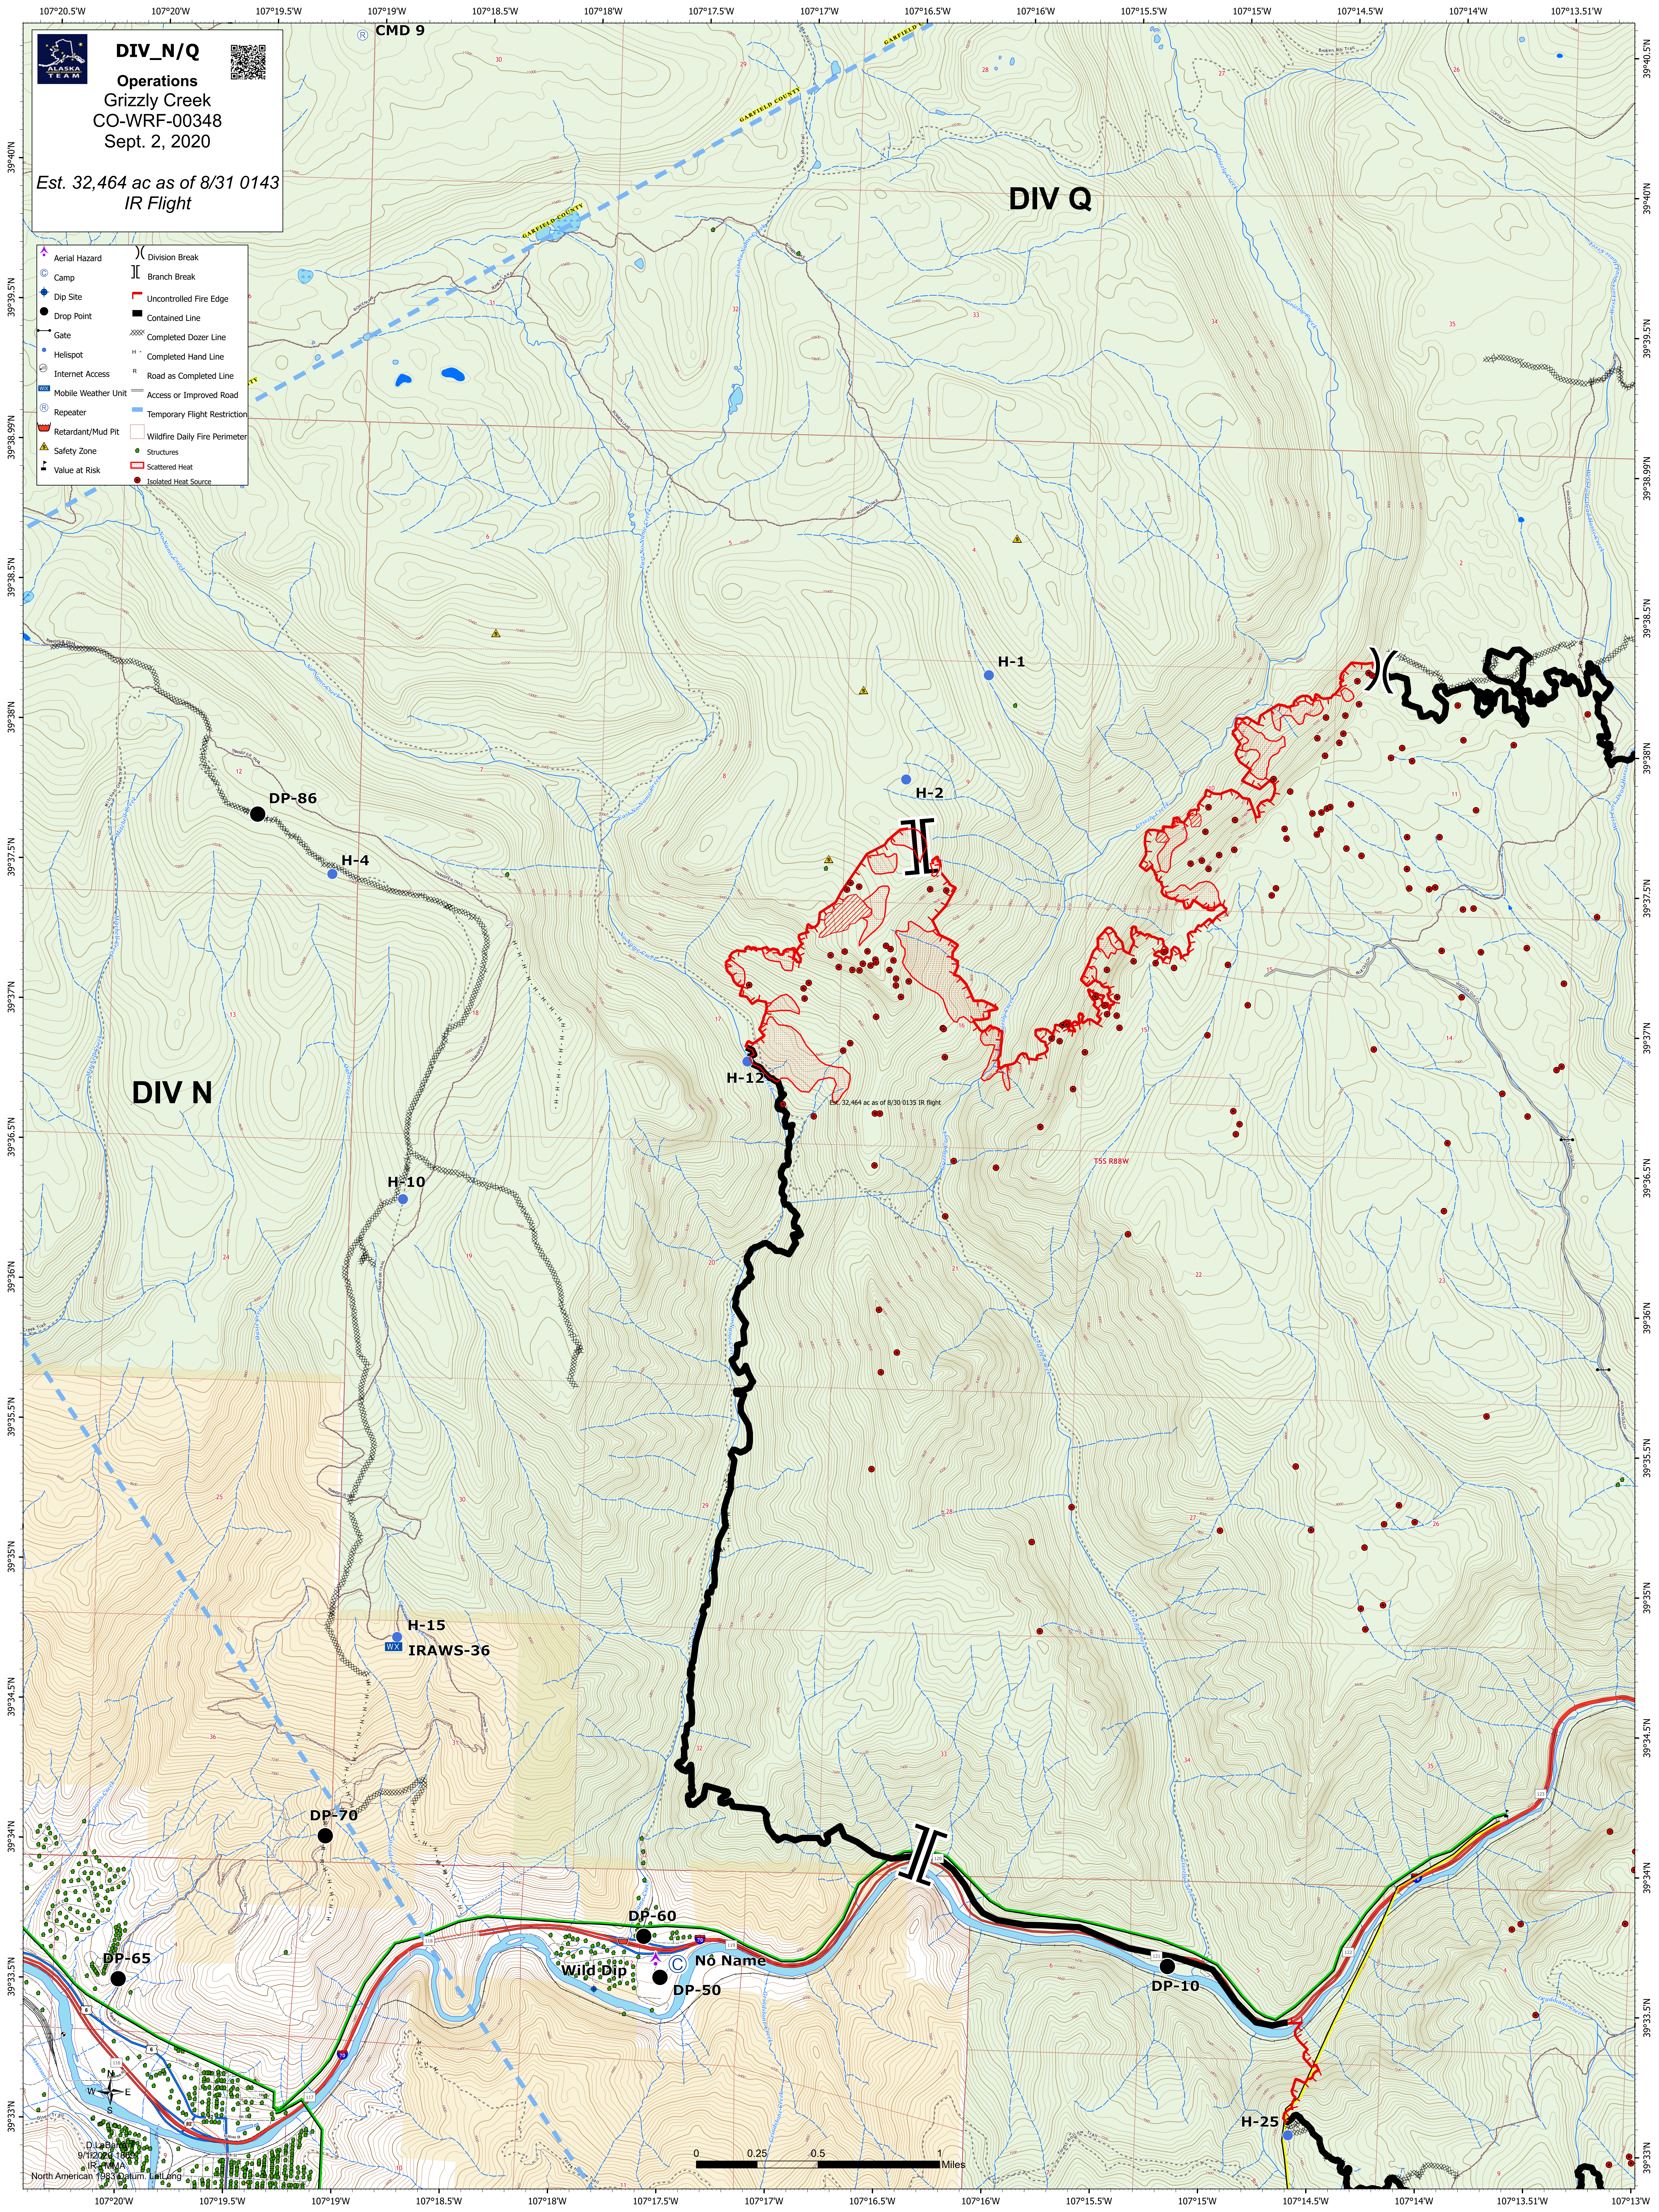

DIV_N/Q

Operations
Grizzly Creek
CO-WRF-00348
Sept. 2, 2020

Est. 32,464 ac as of 8/31 0143
IR Flight

0 0.25 0.5 1 Miles

9/12/2020 10:55 AM
IRAWA
North American Datum, Lat/Long