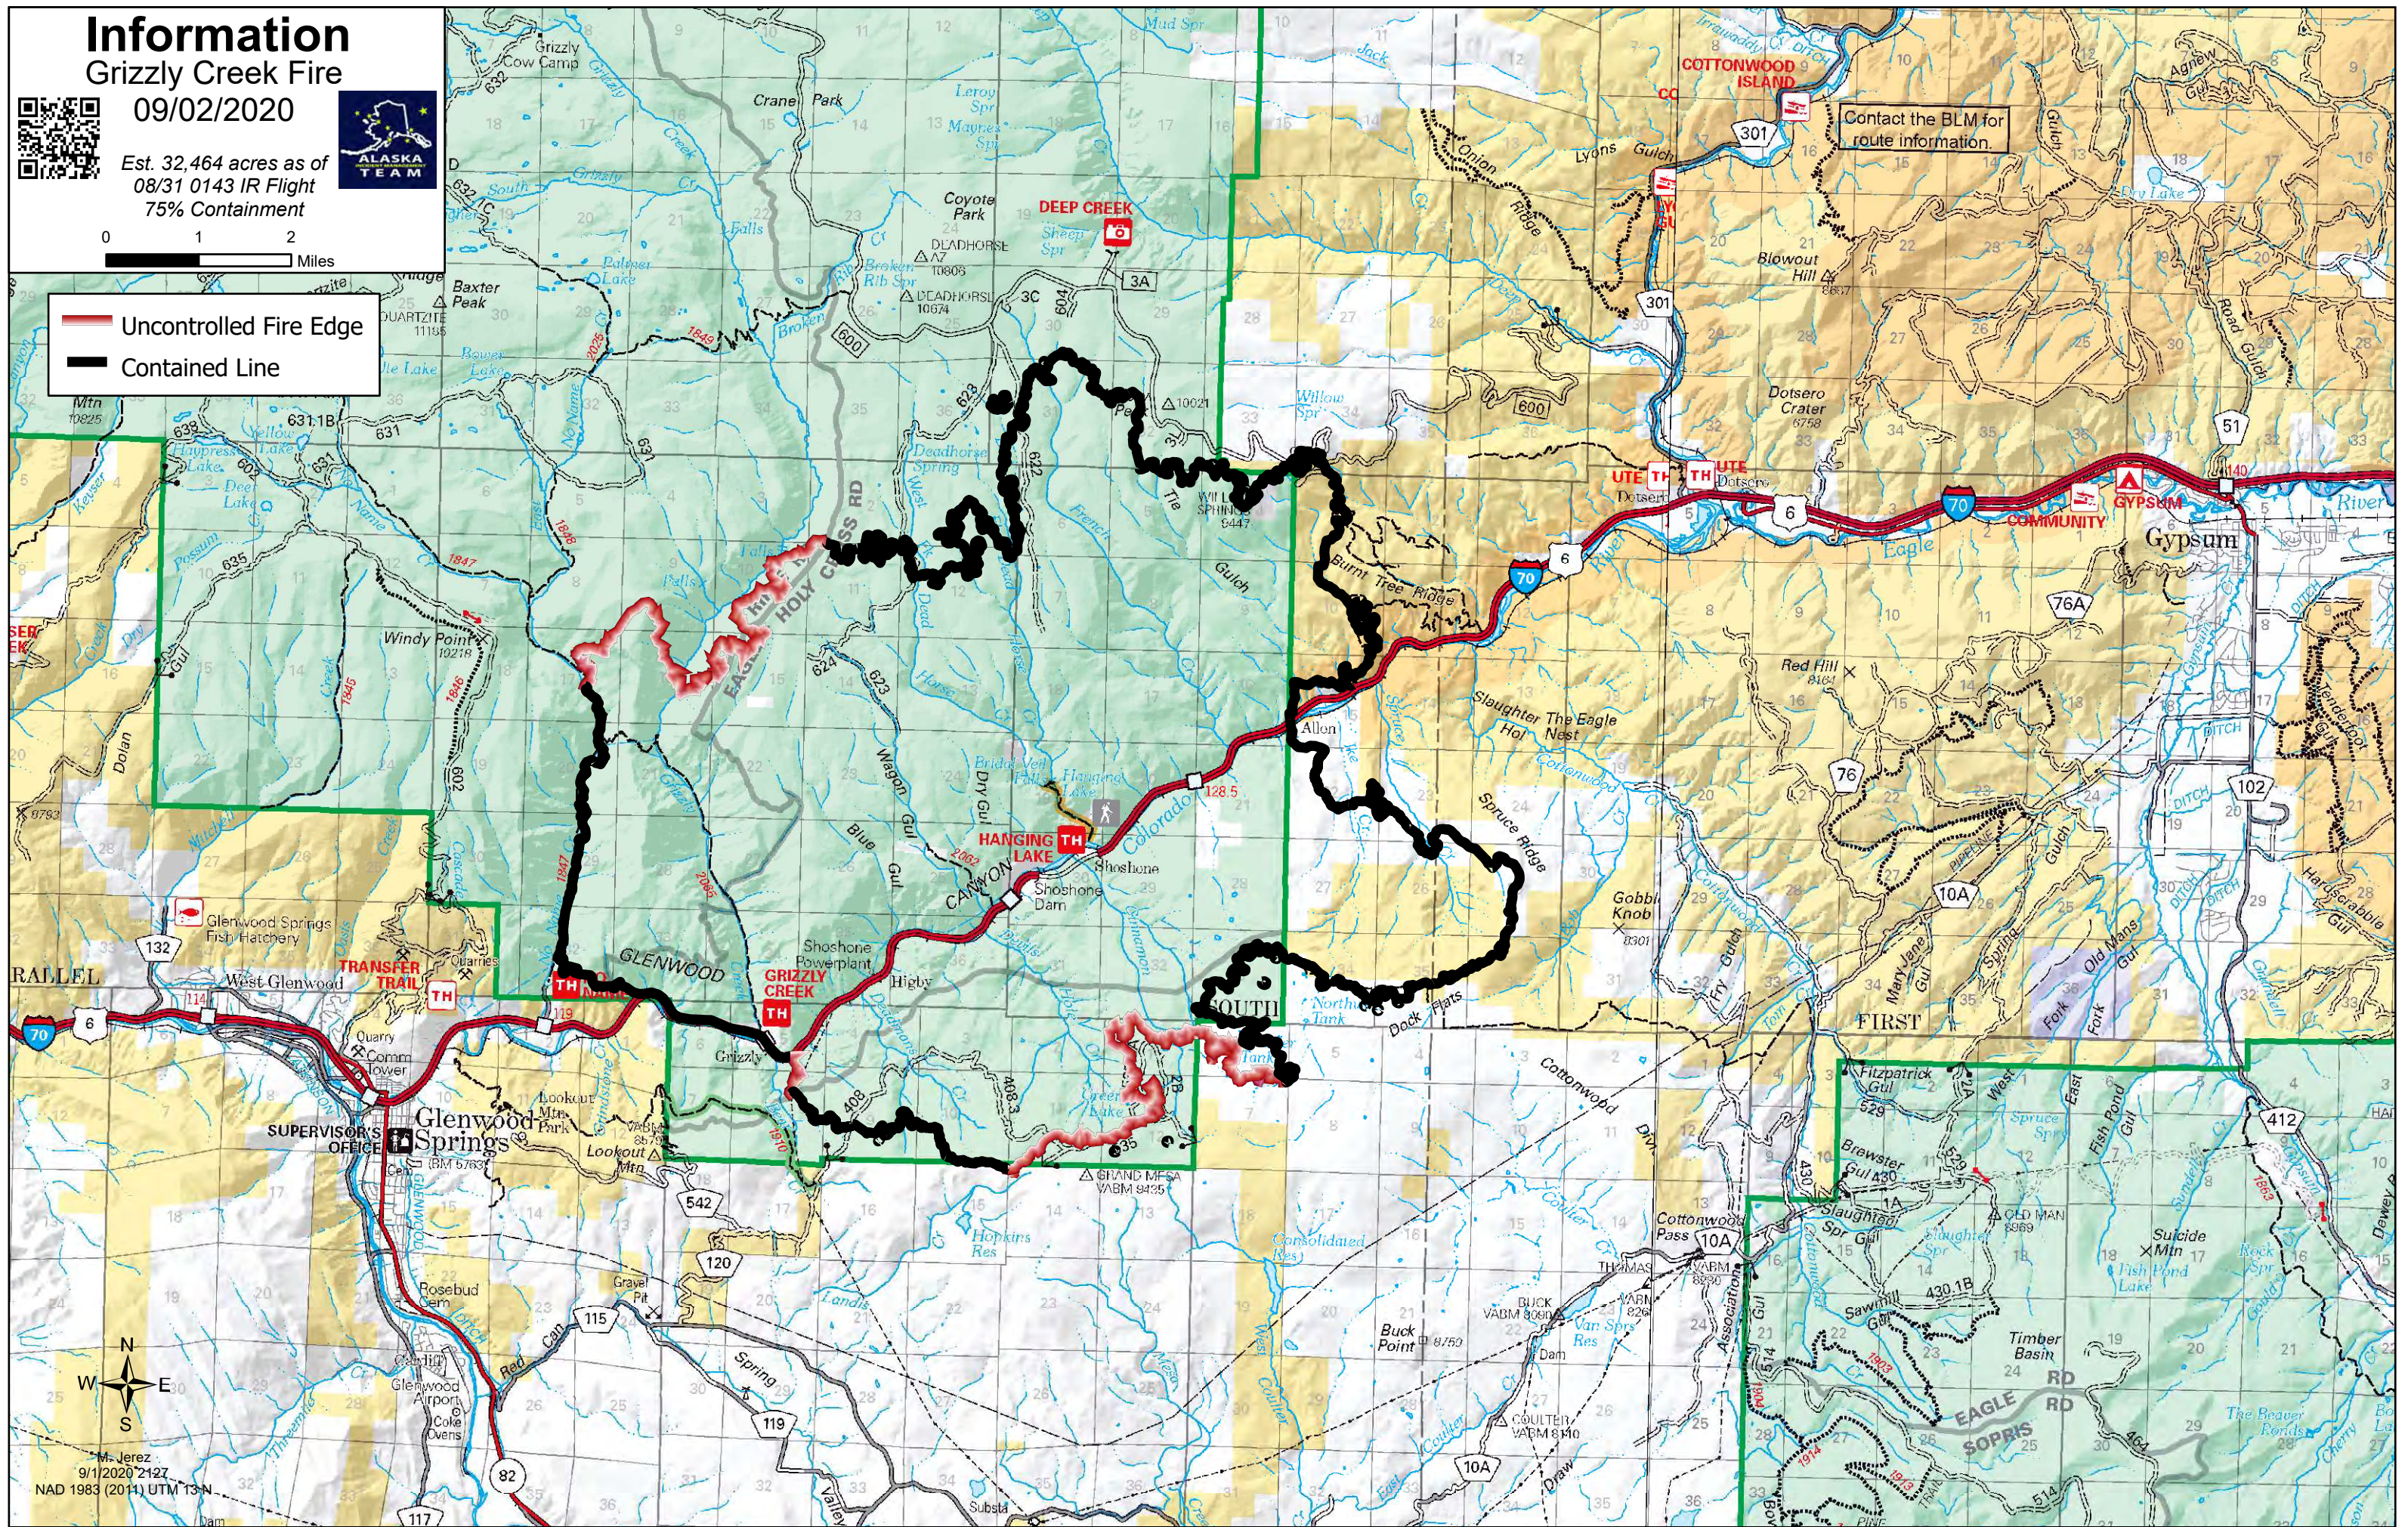

Information

Grizzly Creek Fire

09/02/2020

Est. 32,464 acres as of
08/31 0143 IR Flight
75% Containment

- Uncontrolled Fire Edge
- Contained Line

M. Jerez
9/1/2020 2127
NAD 1983 (2011) UTM 13N