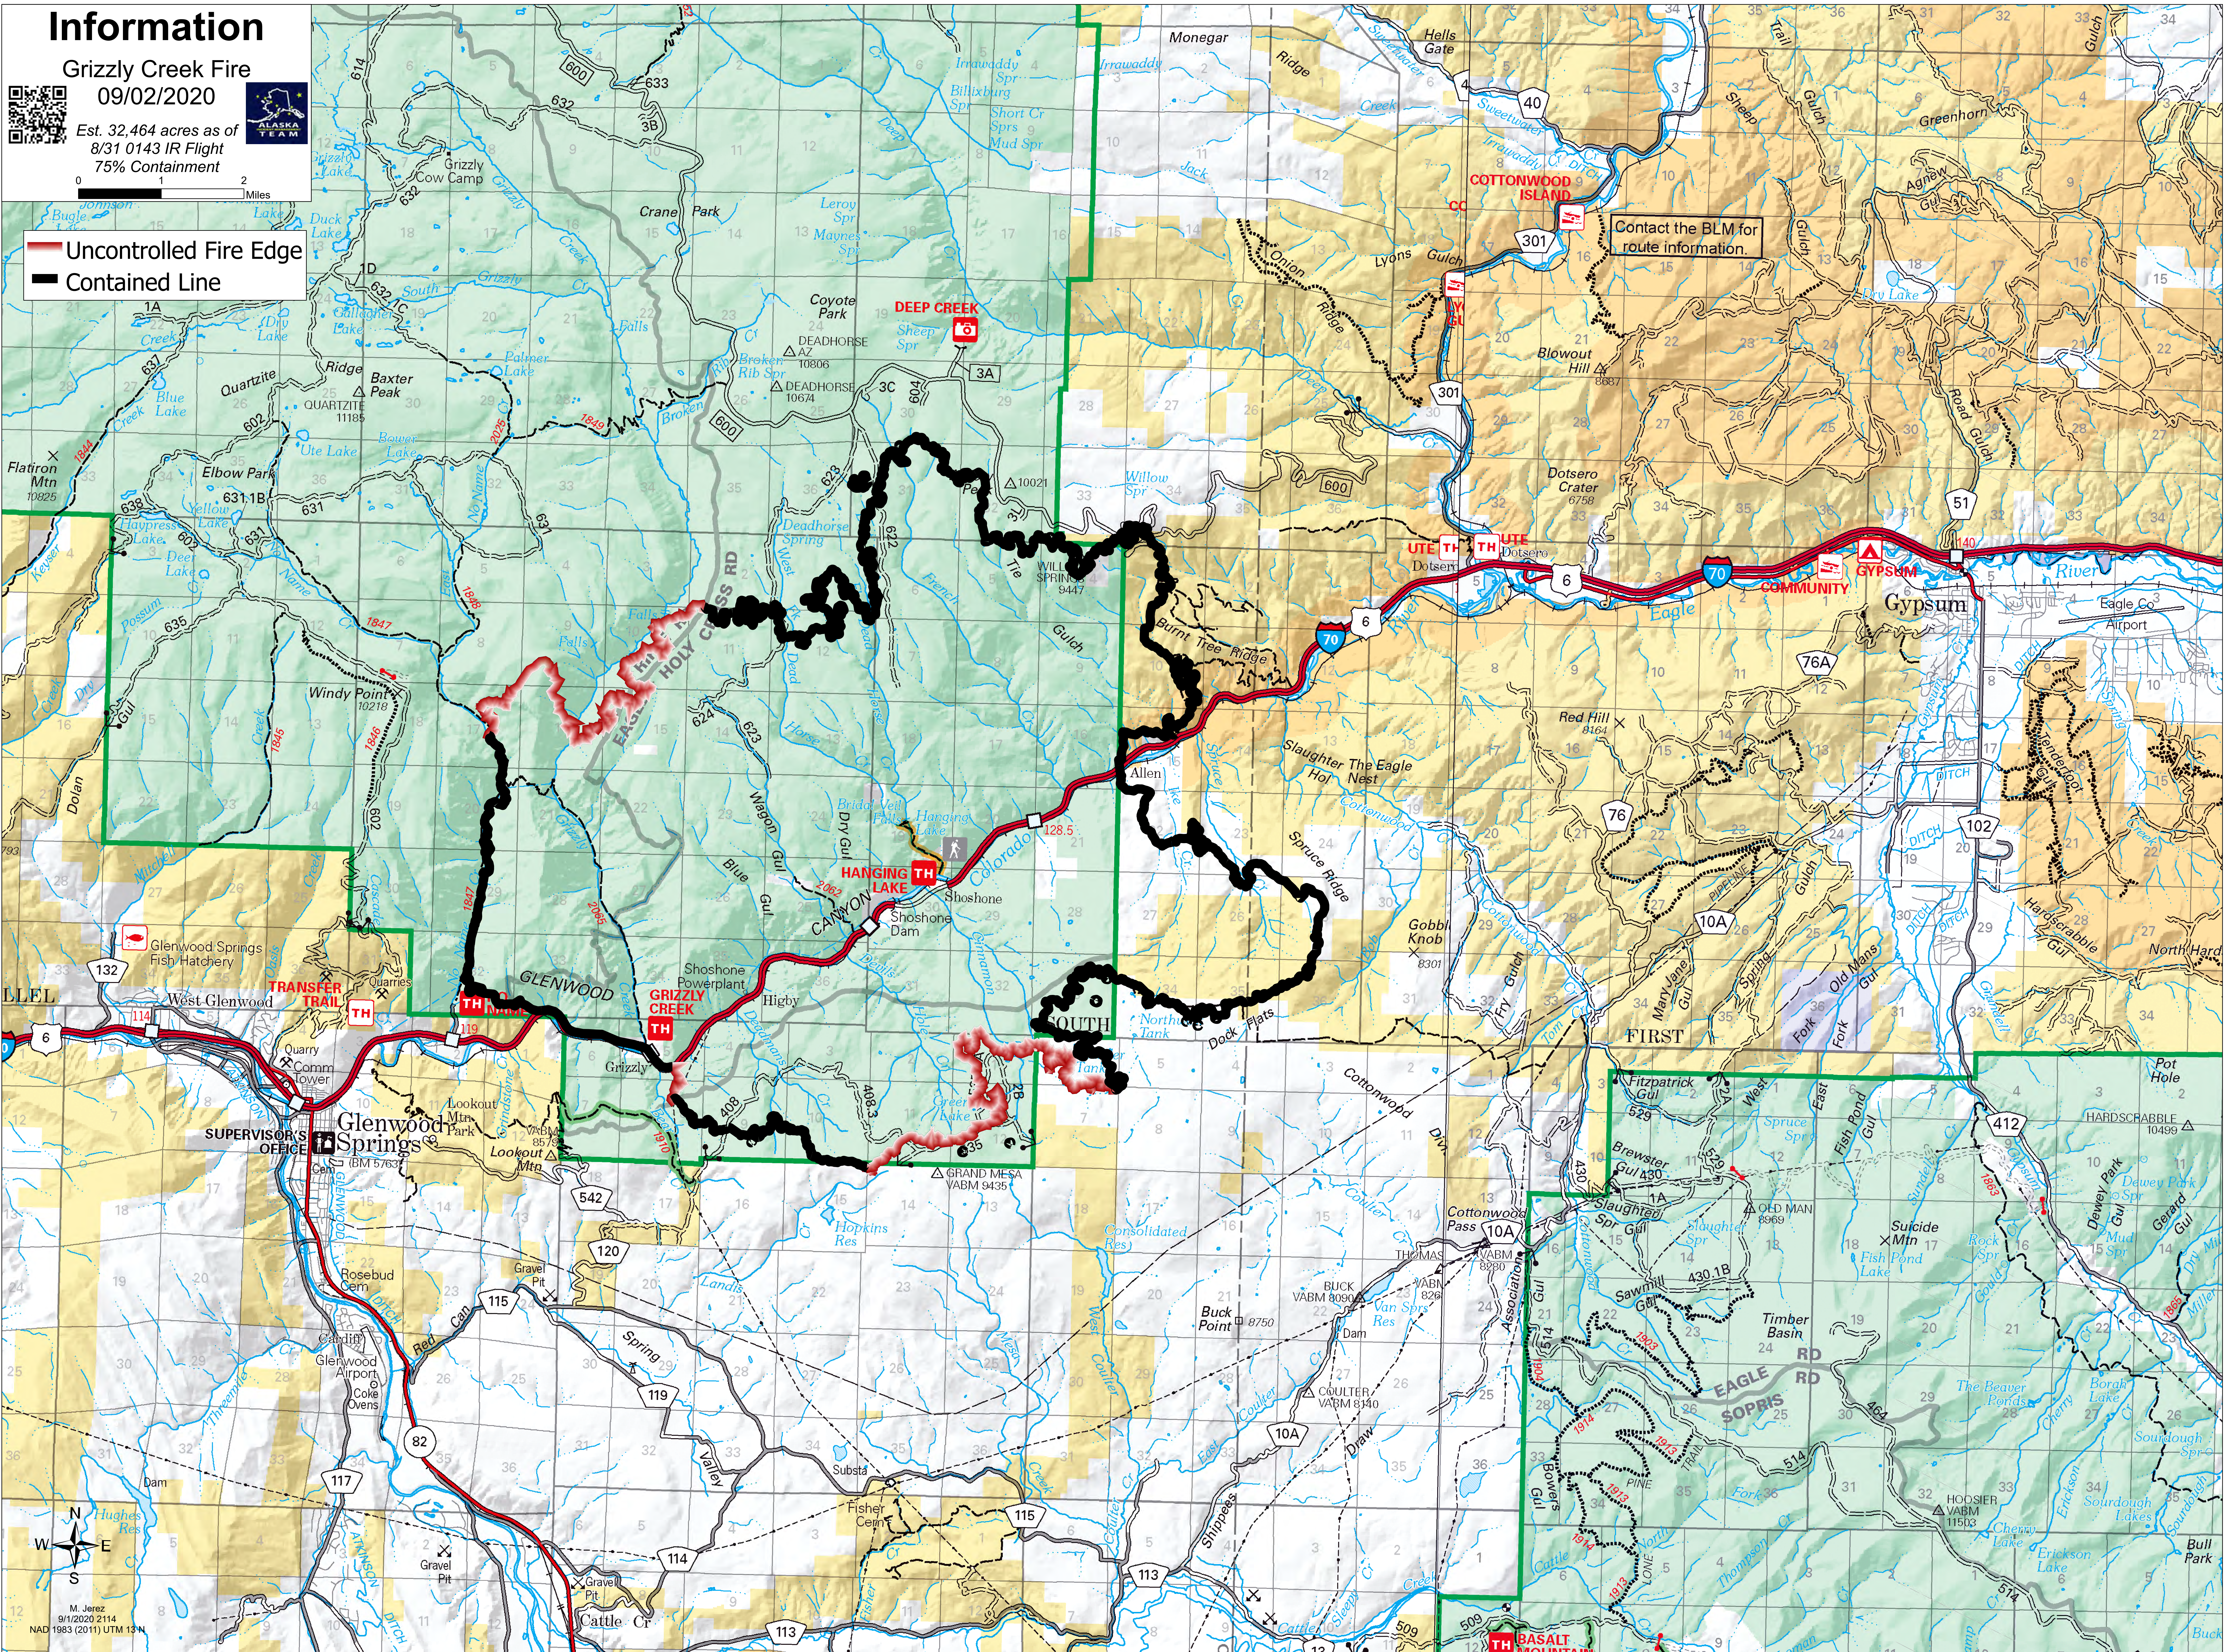

Information

Grizzly Creek Fire

09/02/2020

Est. 32,464 acres as of
8/31 0143 IR Flight
75% Containment

Uncontrolled Fire Edge
Contained Line

Contact the BLM for route information.