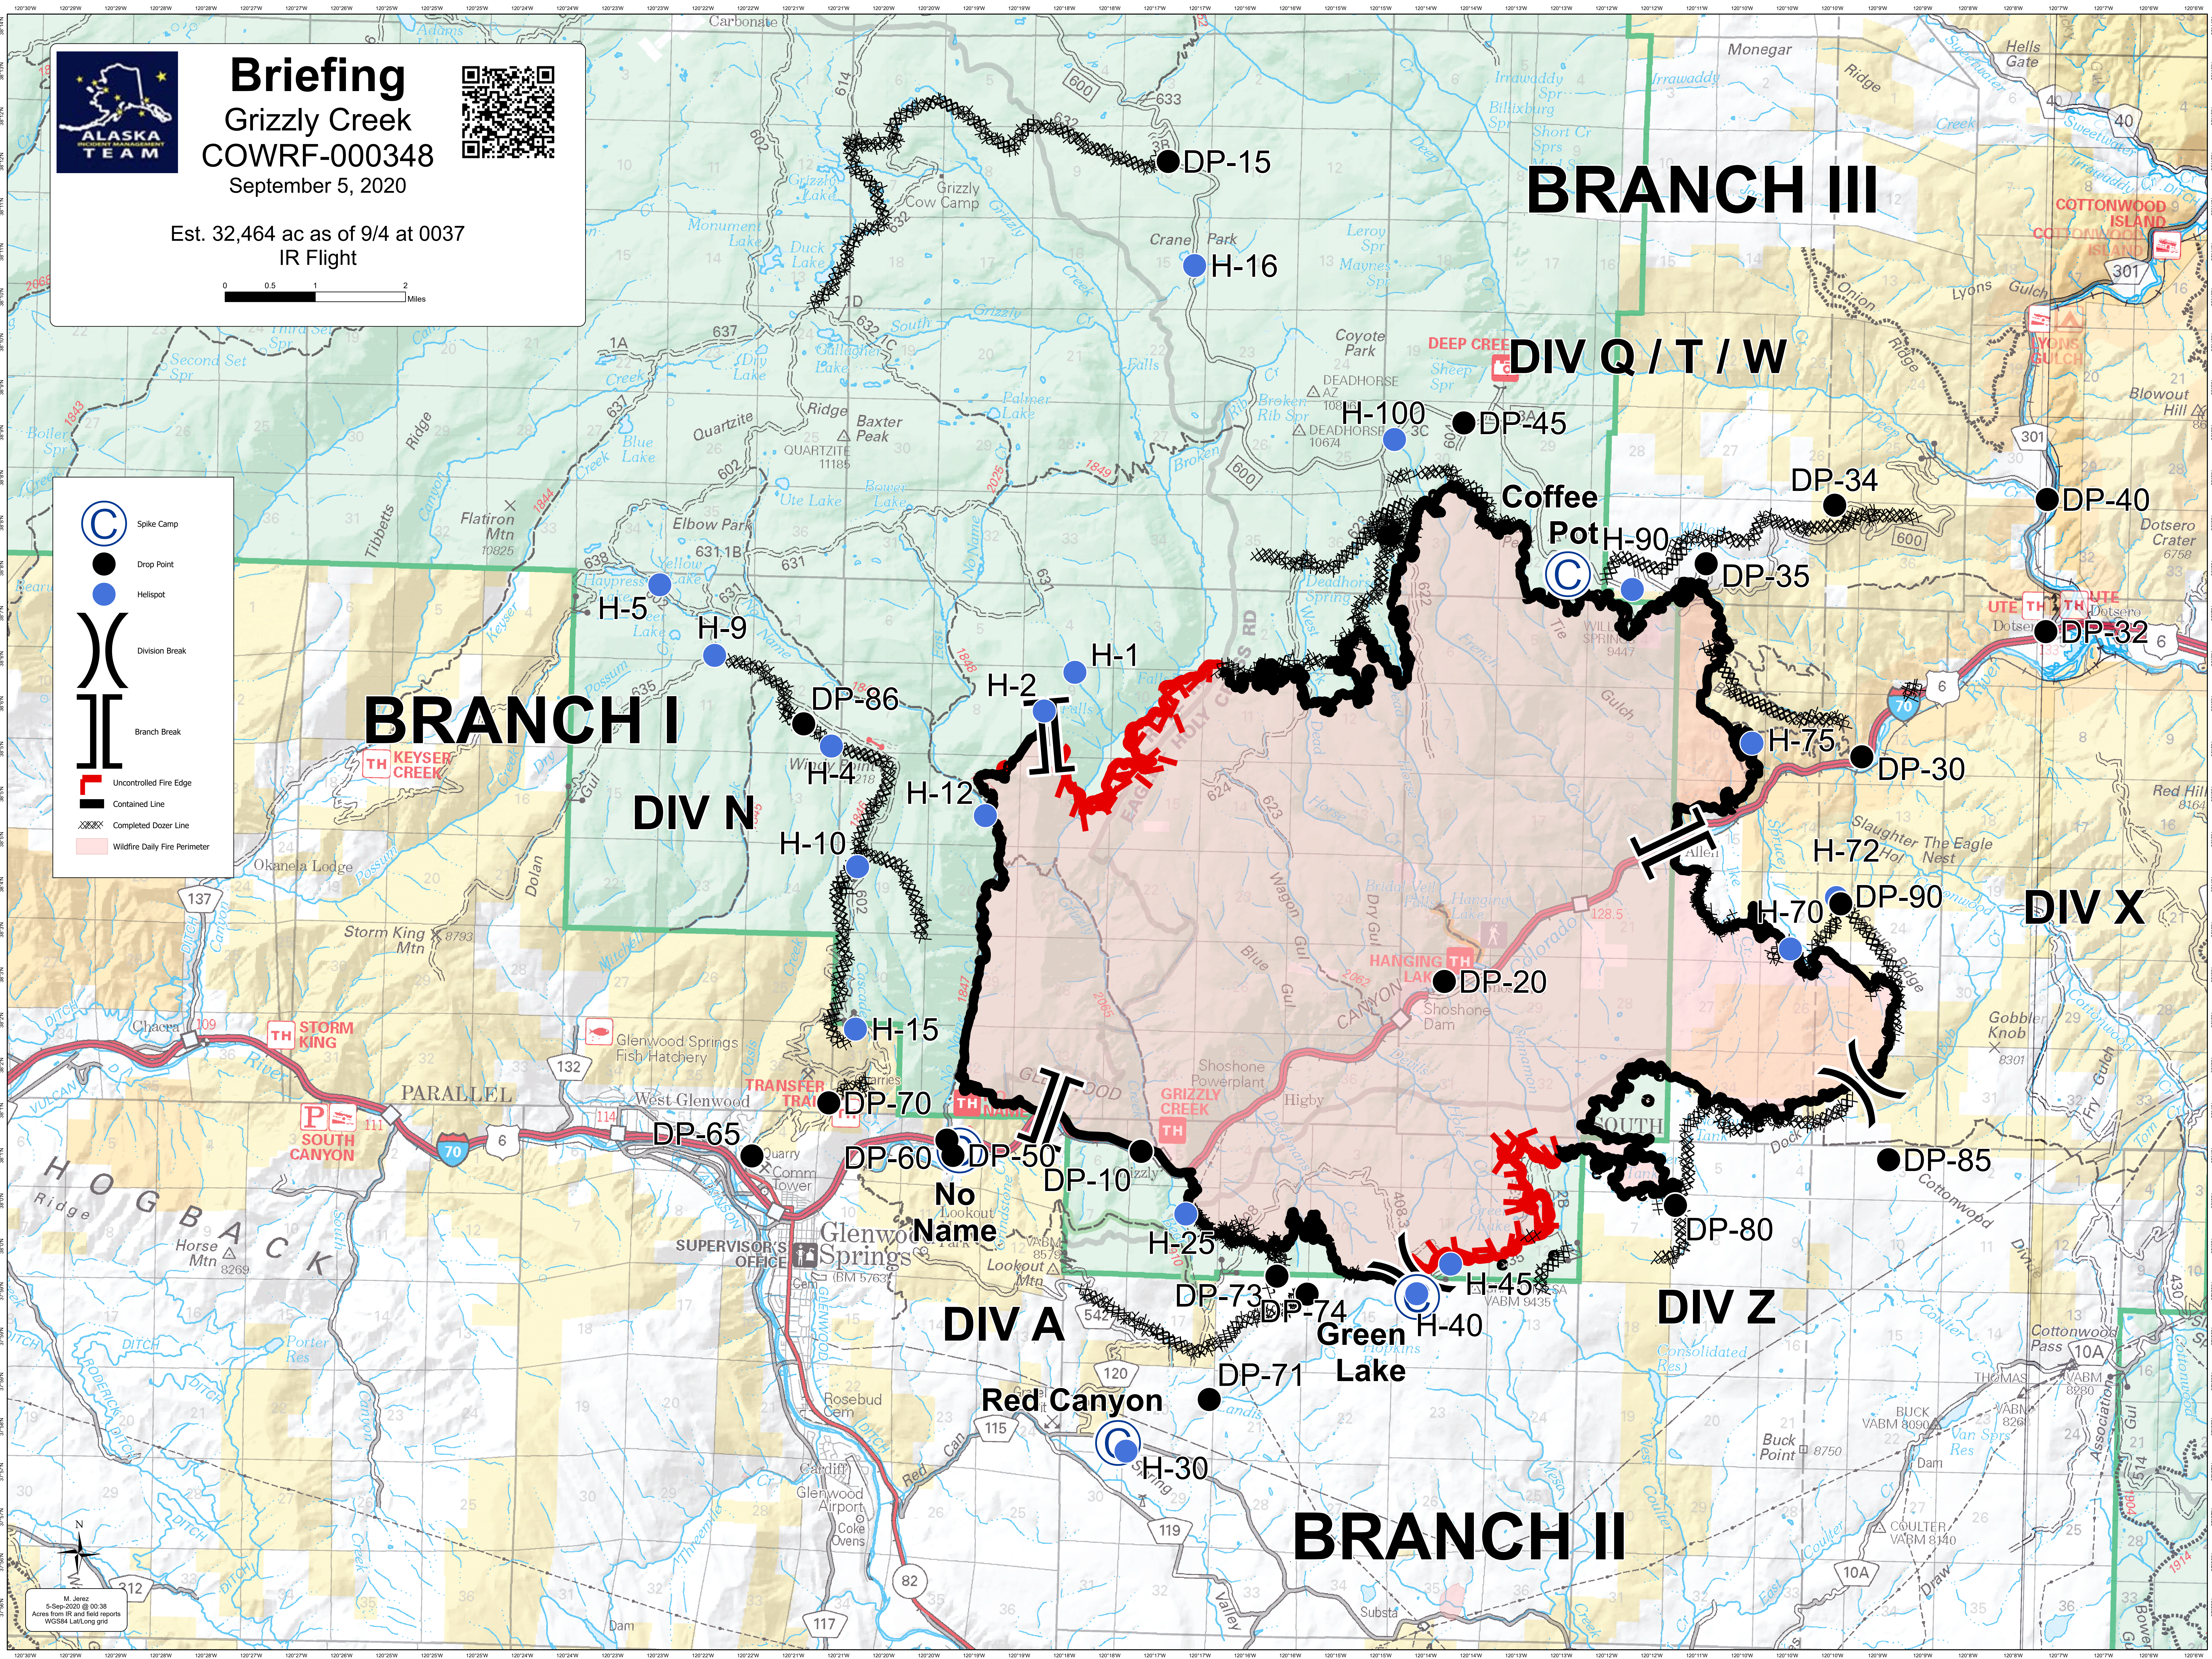

Briefing

Grizzly Creek

COWRF-000348

September 5, 2020

Est. 32,464 ac as of 9/4 at 0037
IR Flight

- Spike Camp
- Drop Point
- Helispot
- Division Break
- Branch Break
- Uncontrolled Fire Edge
- Contained Line
- Completed Dozer Line
- Wildfire Daily Fire Perimeter

BRANCH I

DIV N

BRANCH III

DIV Q / T / W

DIV X

DIV A

DIV Z

BRANCH II

M. Jerez
5-Sep-2020 @ 00:38
Aces from IR and field reports
WGS84 Lat/Long grid