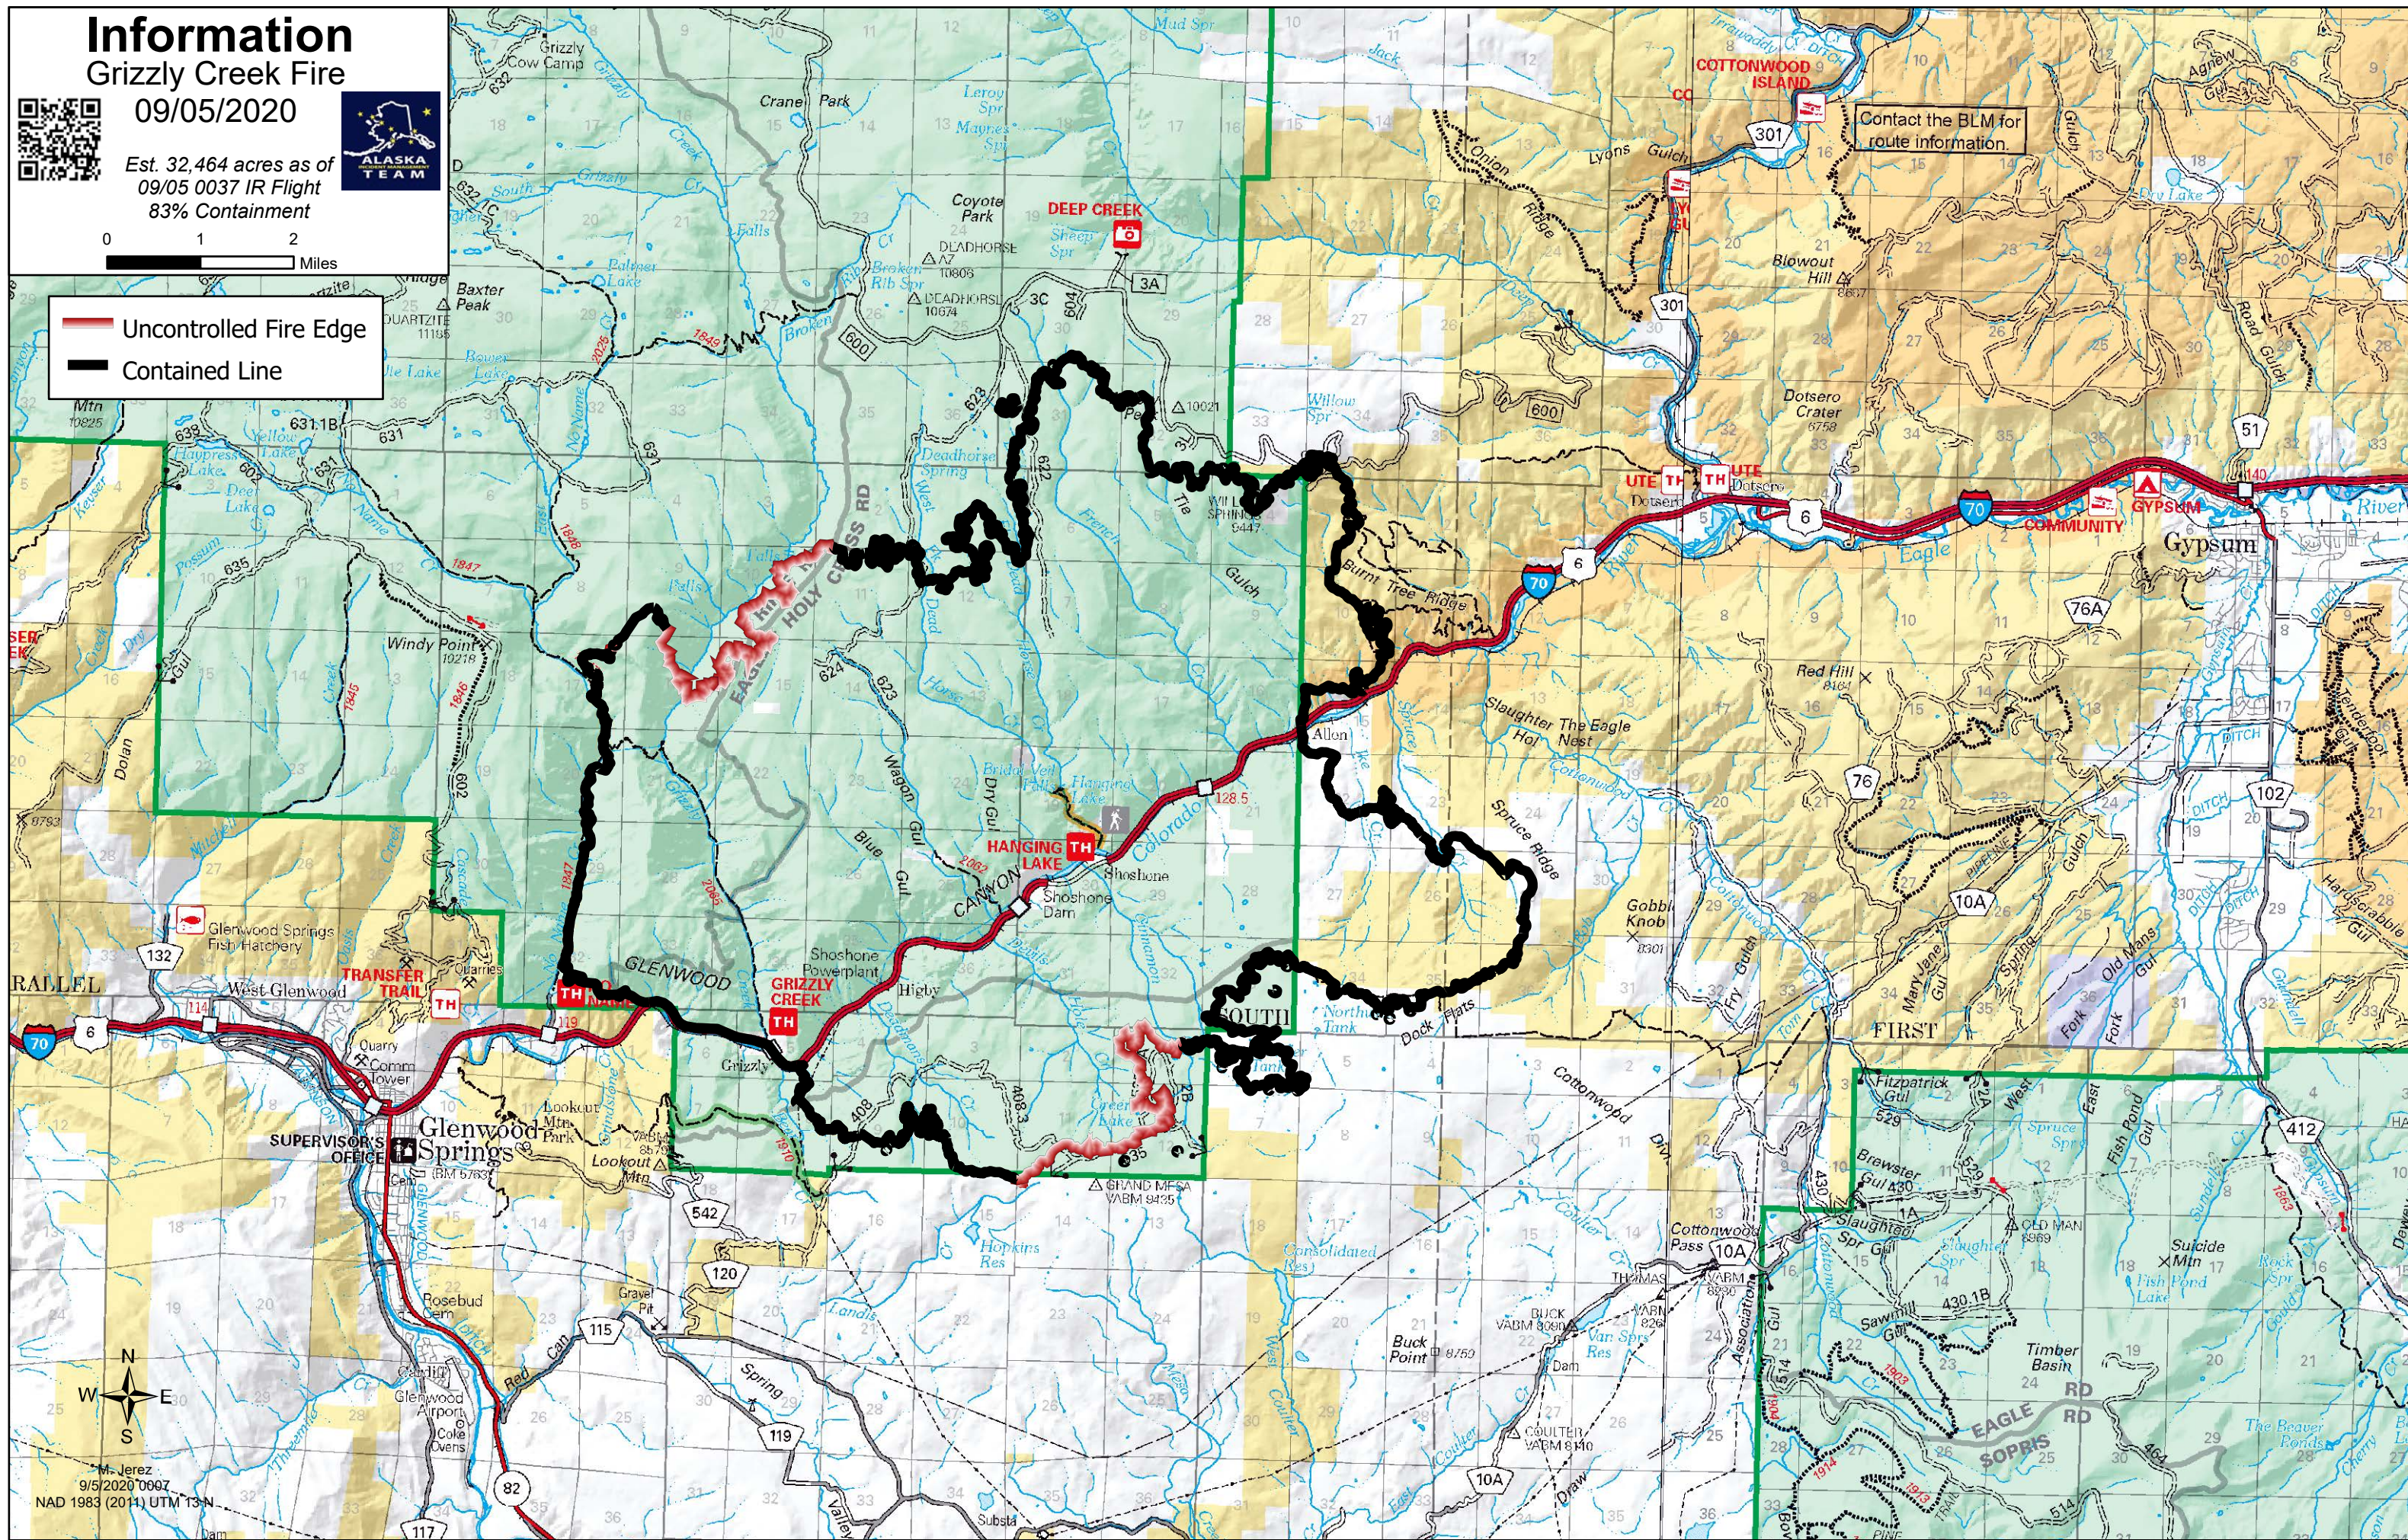

## Grizzly Creek Fire

09/05/2020

Est. 32,464 acres as of  
09/05 0037 IR Flight  
83% Containment

- Uncontrolled Fire Edge
- Contained Line

M. Jerez  
9/5/2020 0007  
NAD 1983 (2011) UTM 13-N