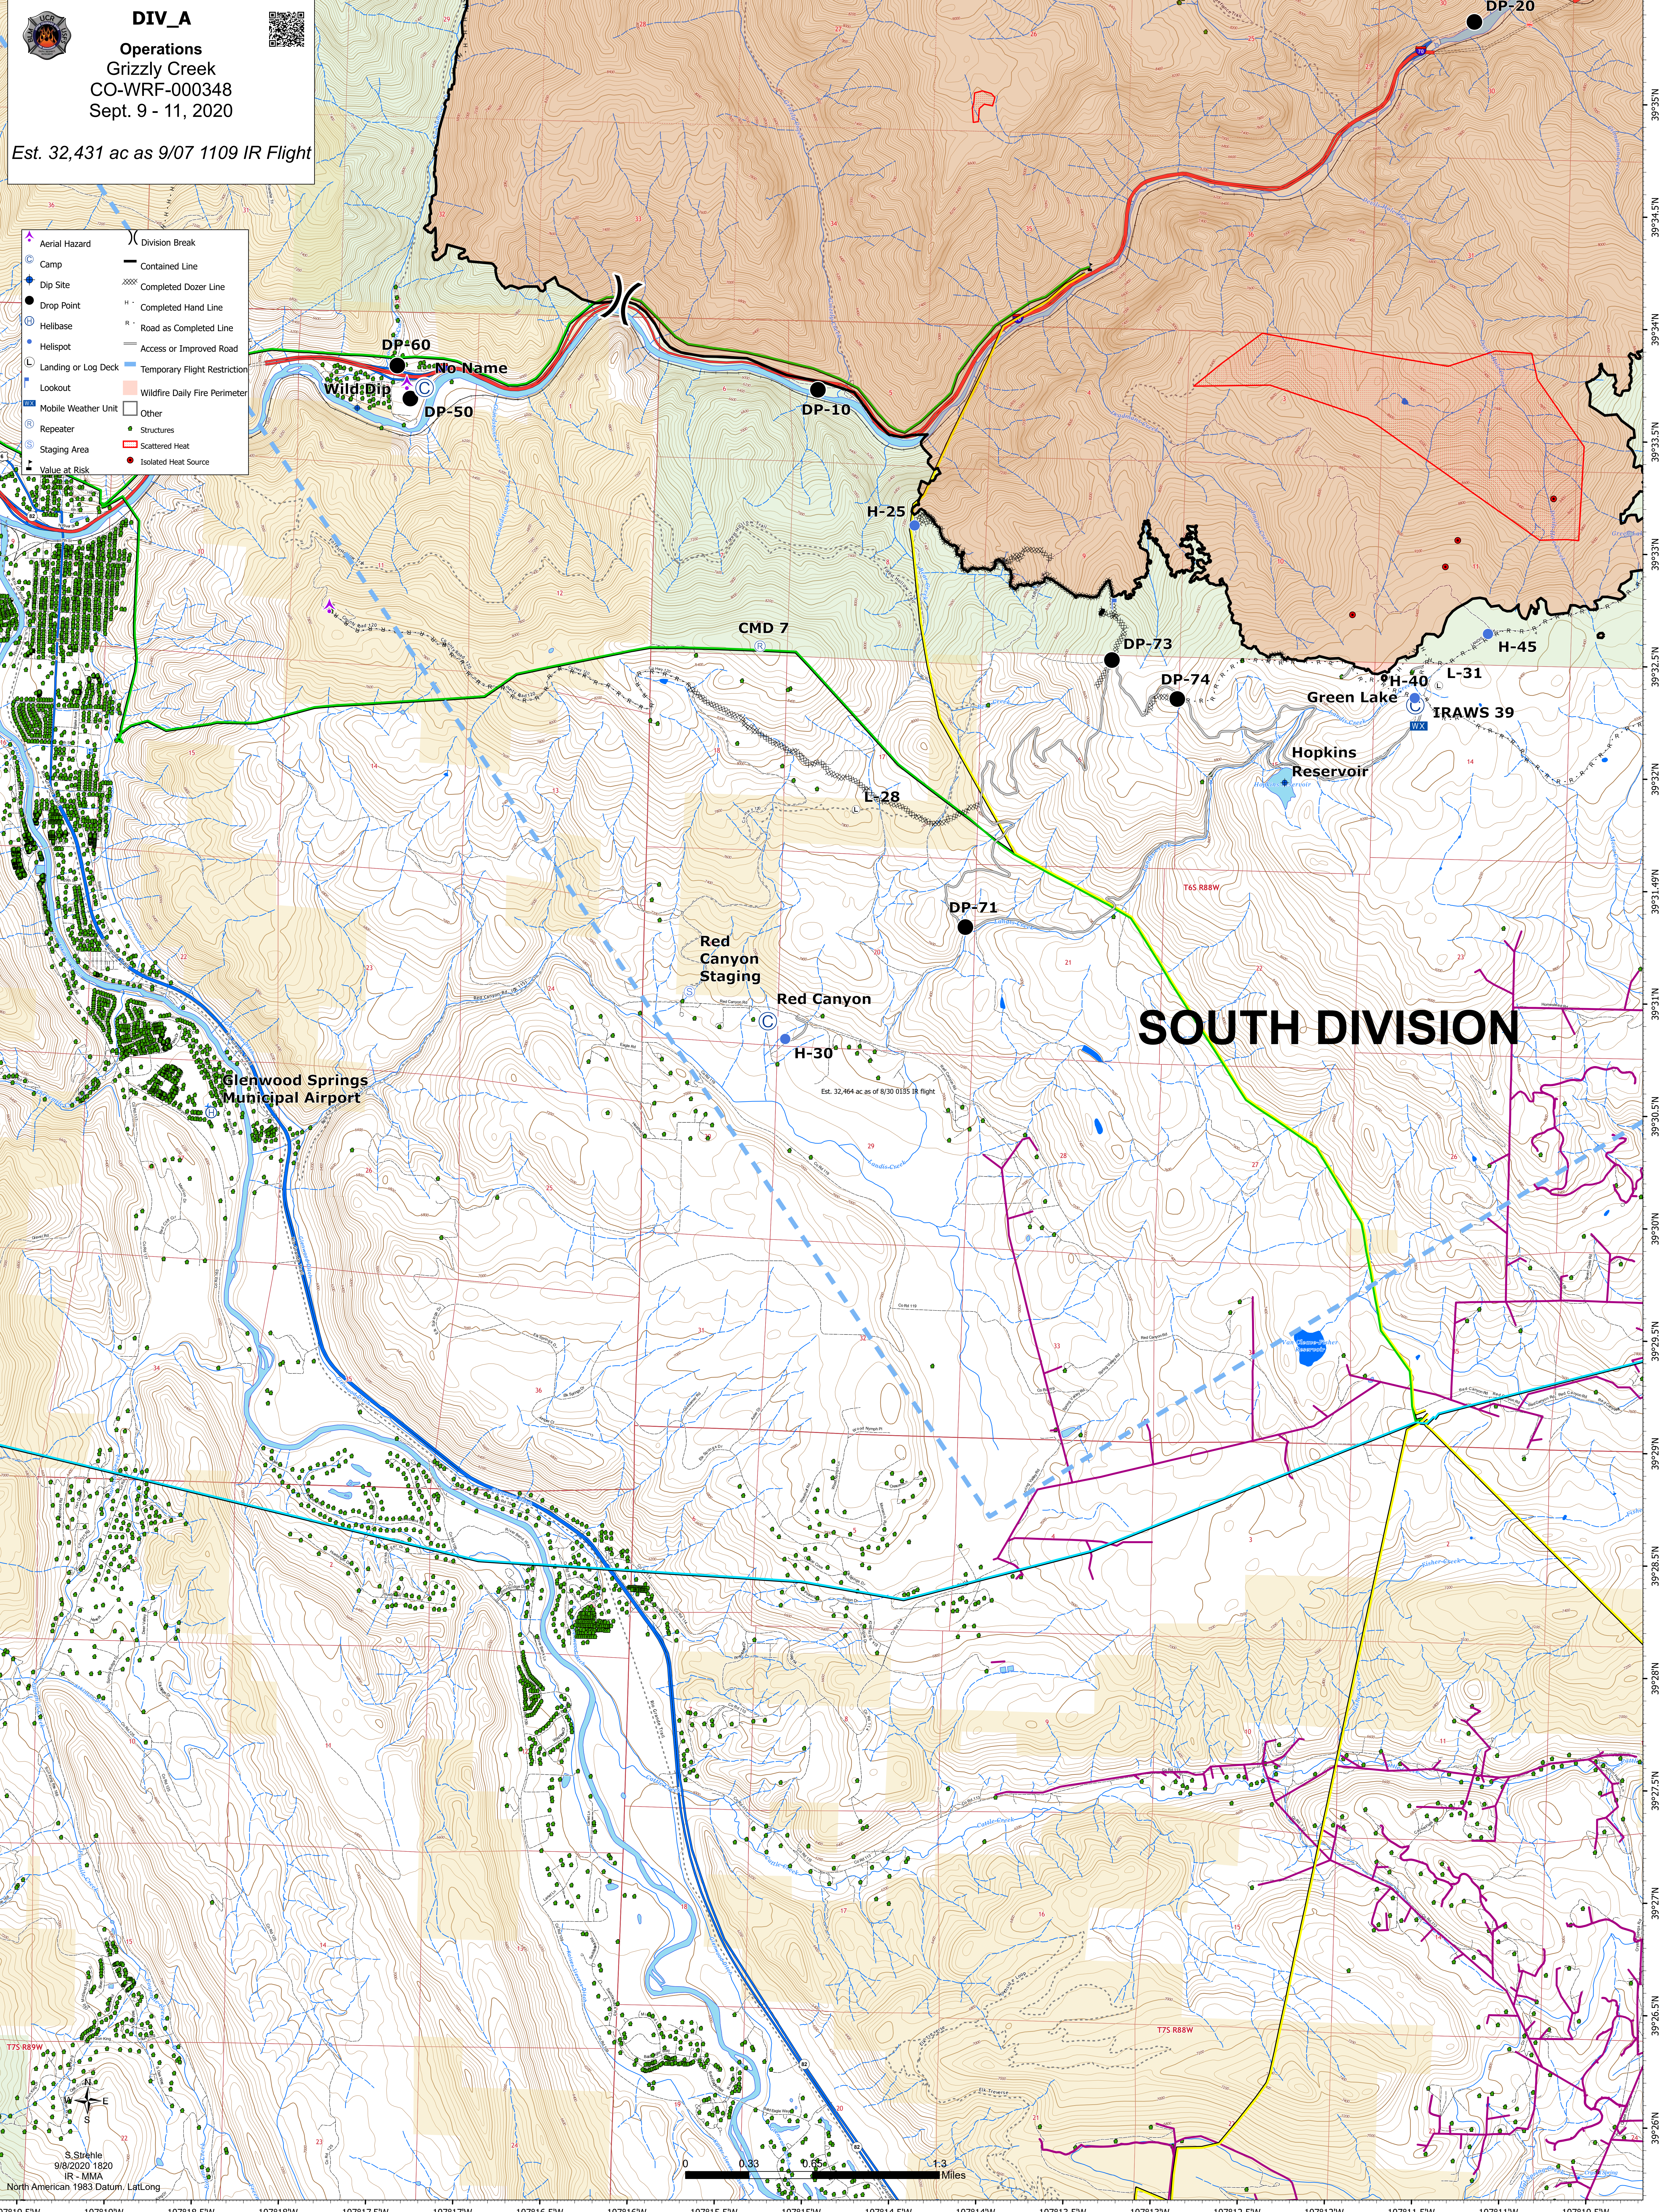

DIV_A
Operations
Grizzly Creek
CO-WRF-000348
Sept. 9 - 11, 2020

Est. 32,431 ac as 9/07 1109 IR Flight

SOUTH DIVISION

S. Strehle
9/8/2020 1820
IR - MMA
North American 1983 Datum, Lat/Long