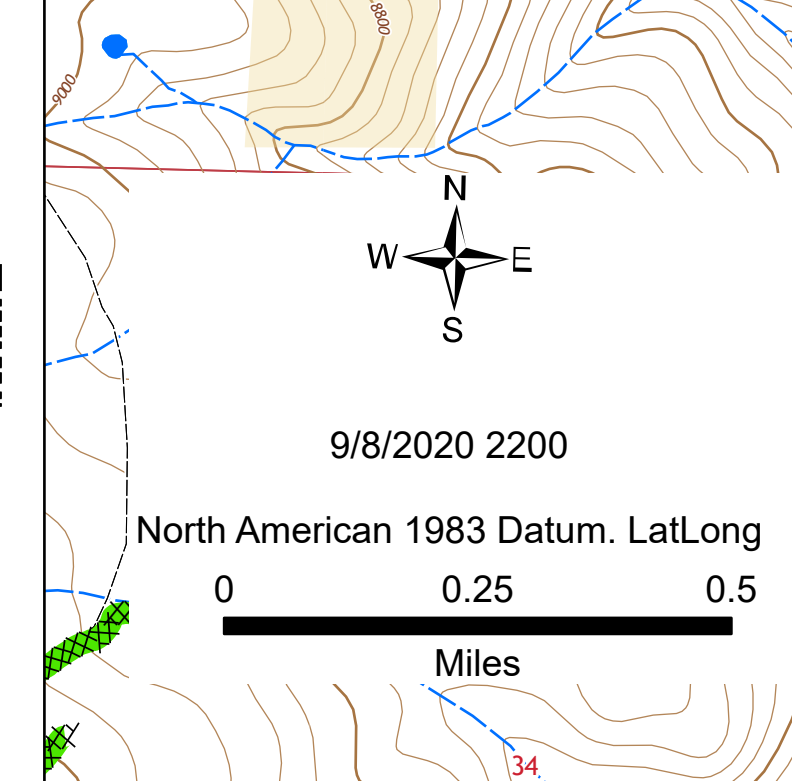

DIV_X

Suppression Repair
Grizzly Creek
CO-WRF-000348
Sep. 9 - 11, 2020

Est. 32,431 acres at
9/7/2020 1109 MMA Flight