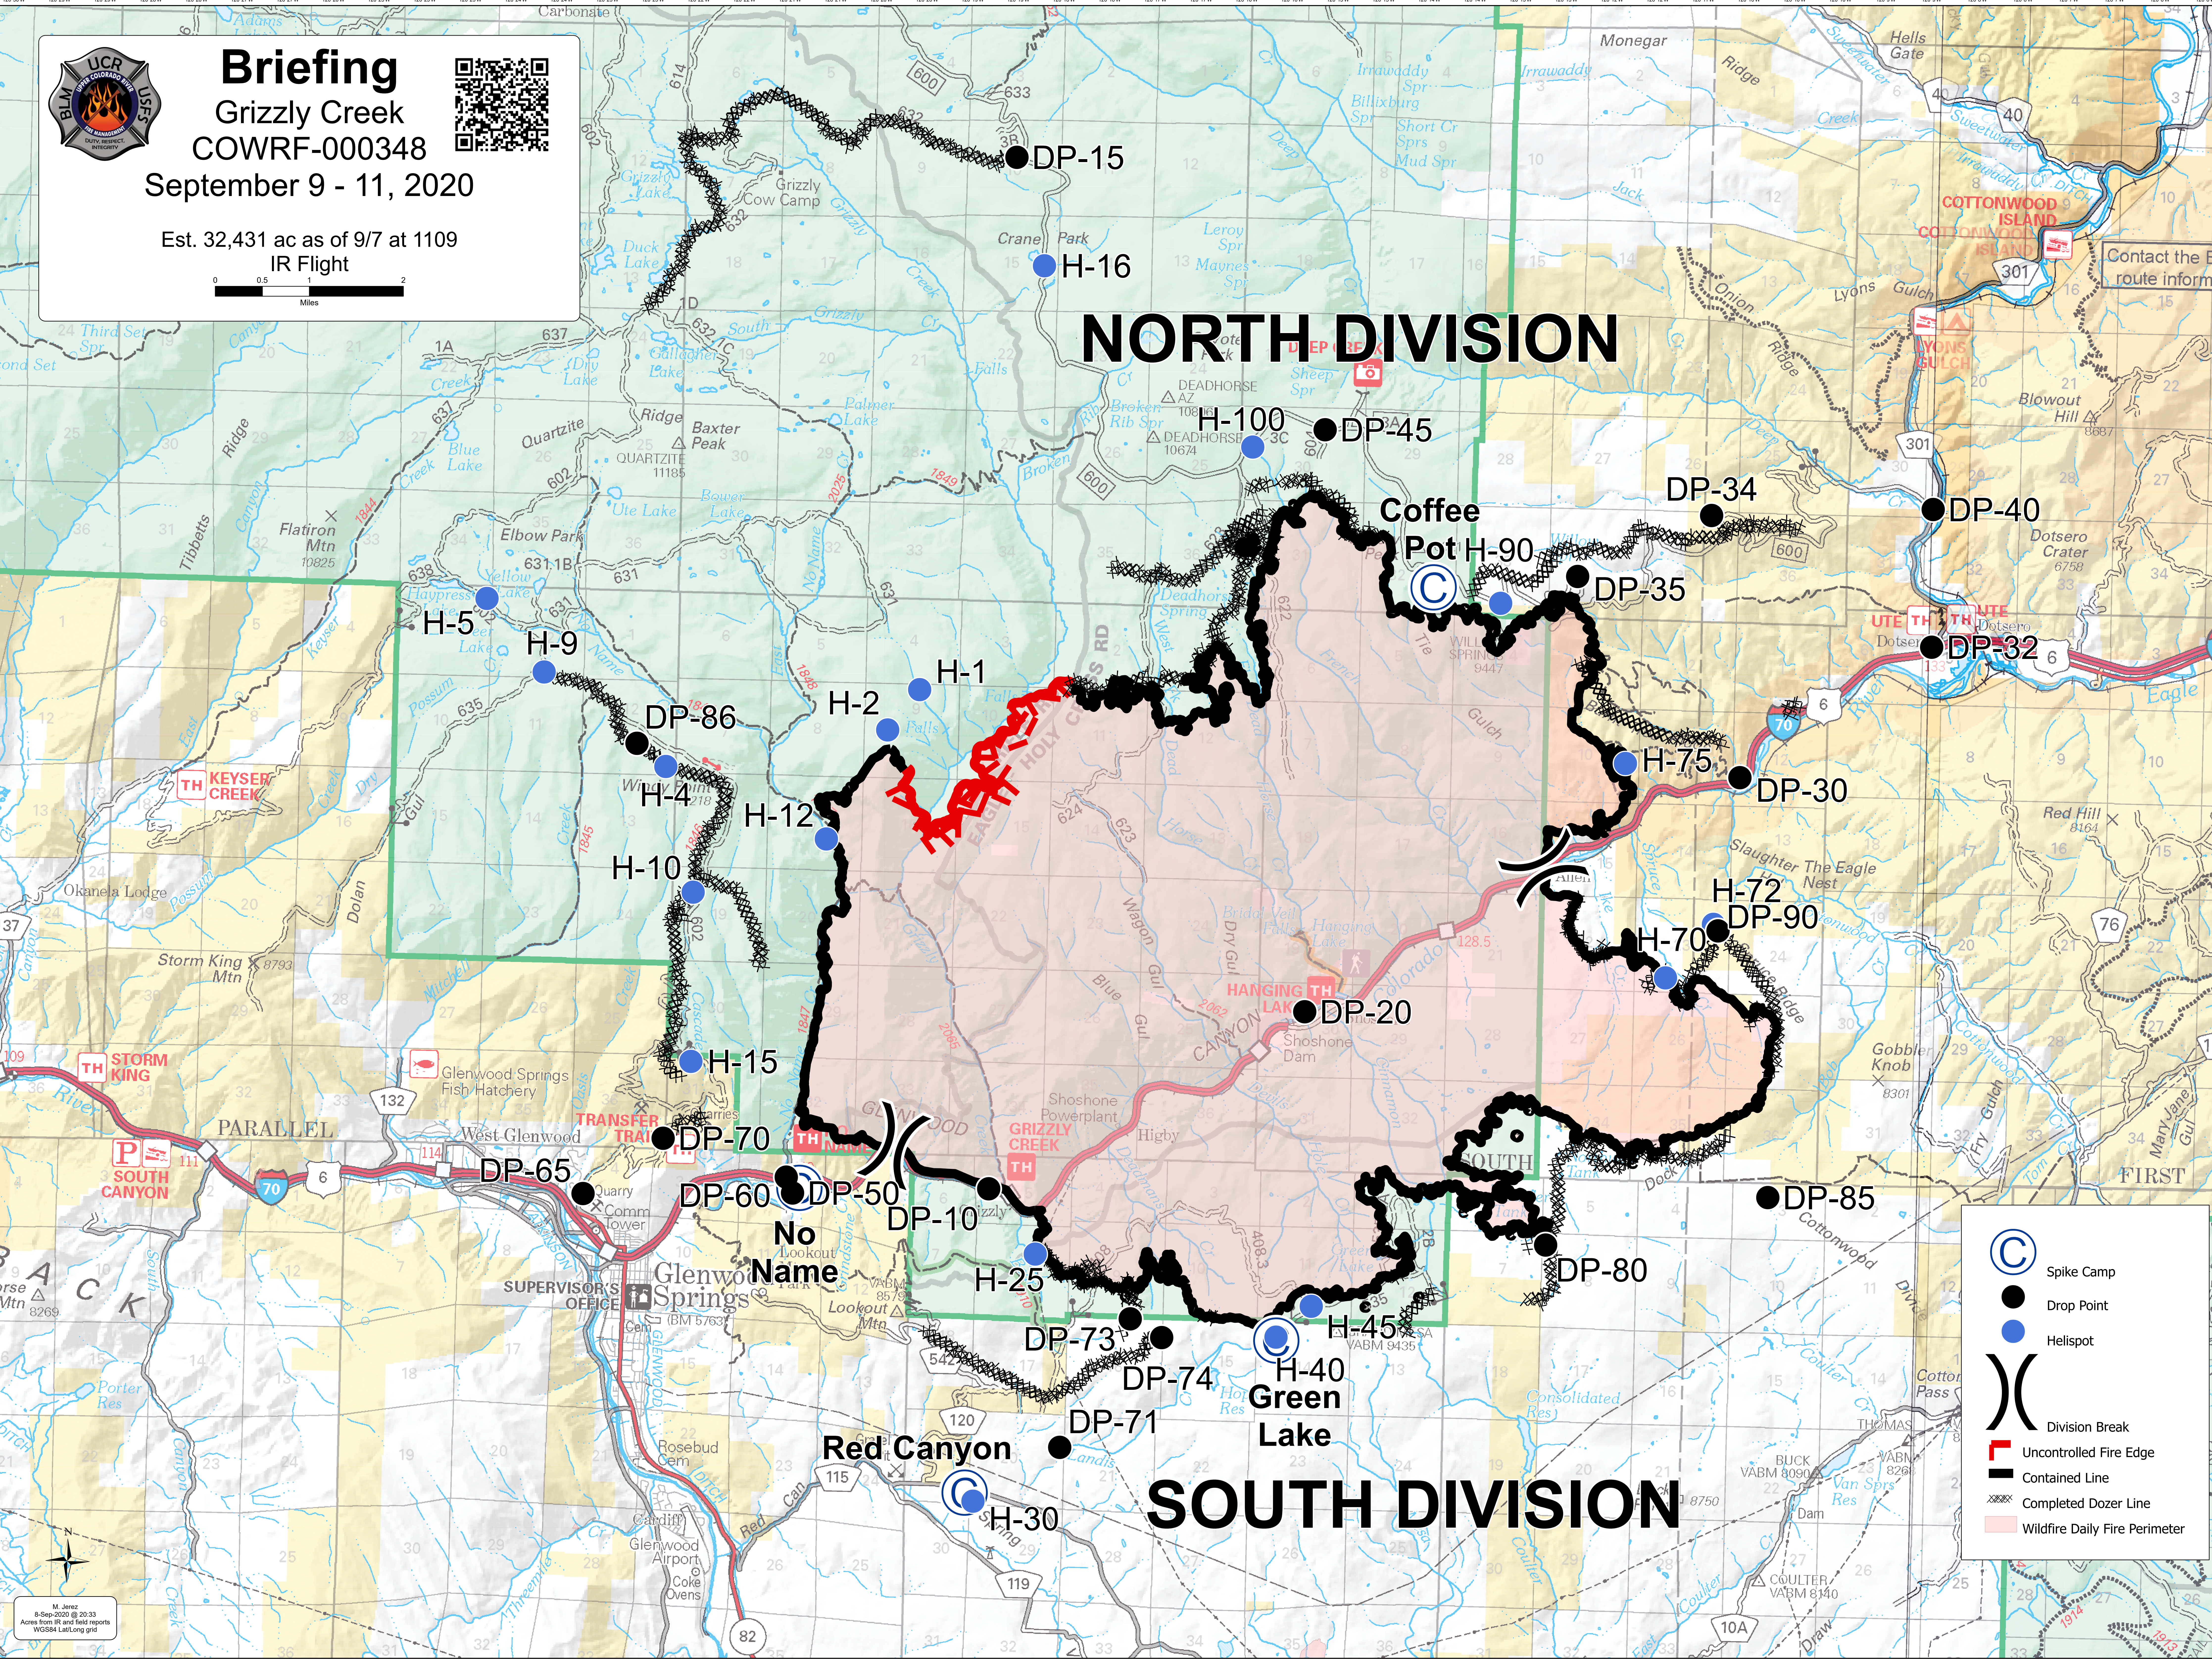

Briefing

Grizzly Creek COWRF-000348

September 9 - 11, 2020

Est. 32,431 ac as of 9/7 at 1109
IR Flight

NORTH DIVISION

SOUTH DIVISION

- Spike Camp
- Drop Point
- Helispot
- Division Break
- Uncontrolled Fire Edge
- Contained Line
- Completed Dozer Line
- Wildfire Daily Fire Perimeter

M. Jerez
8-Sep-2020 @ 20:33
Aces from IR and field reports
WGS84 Lat/Long grid