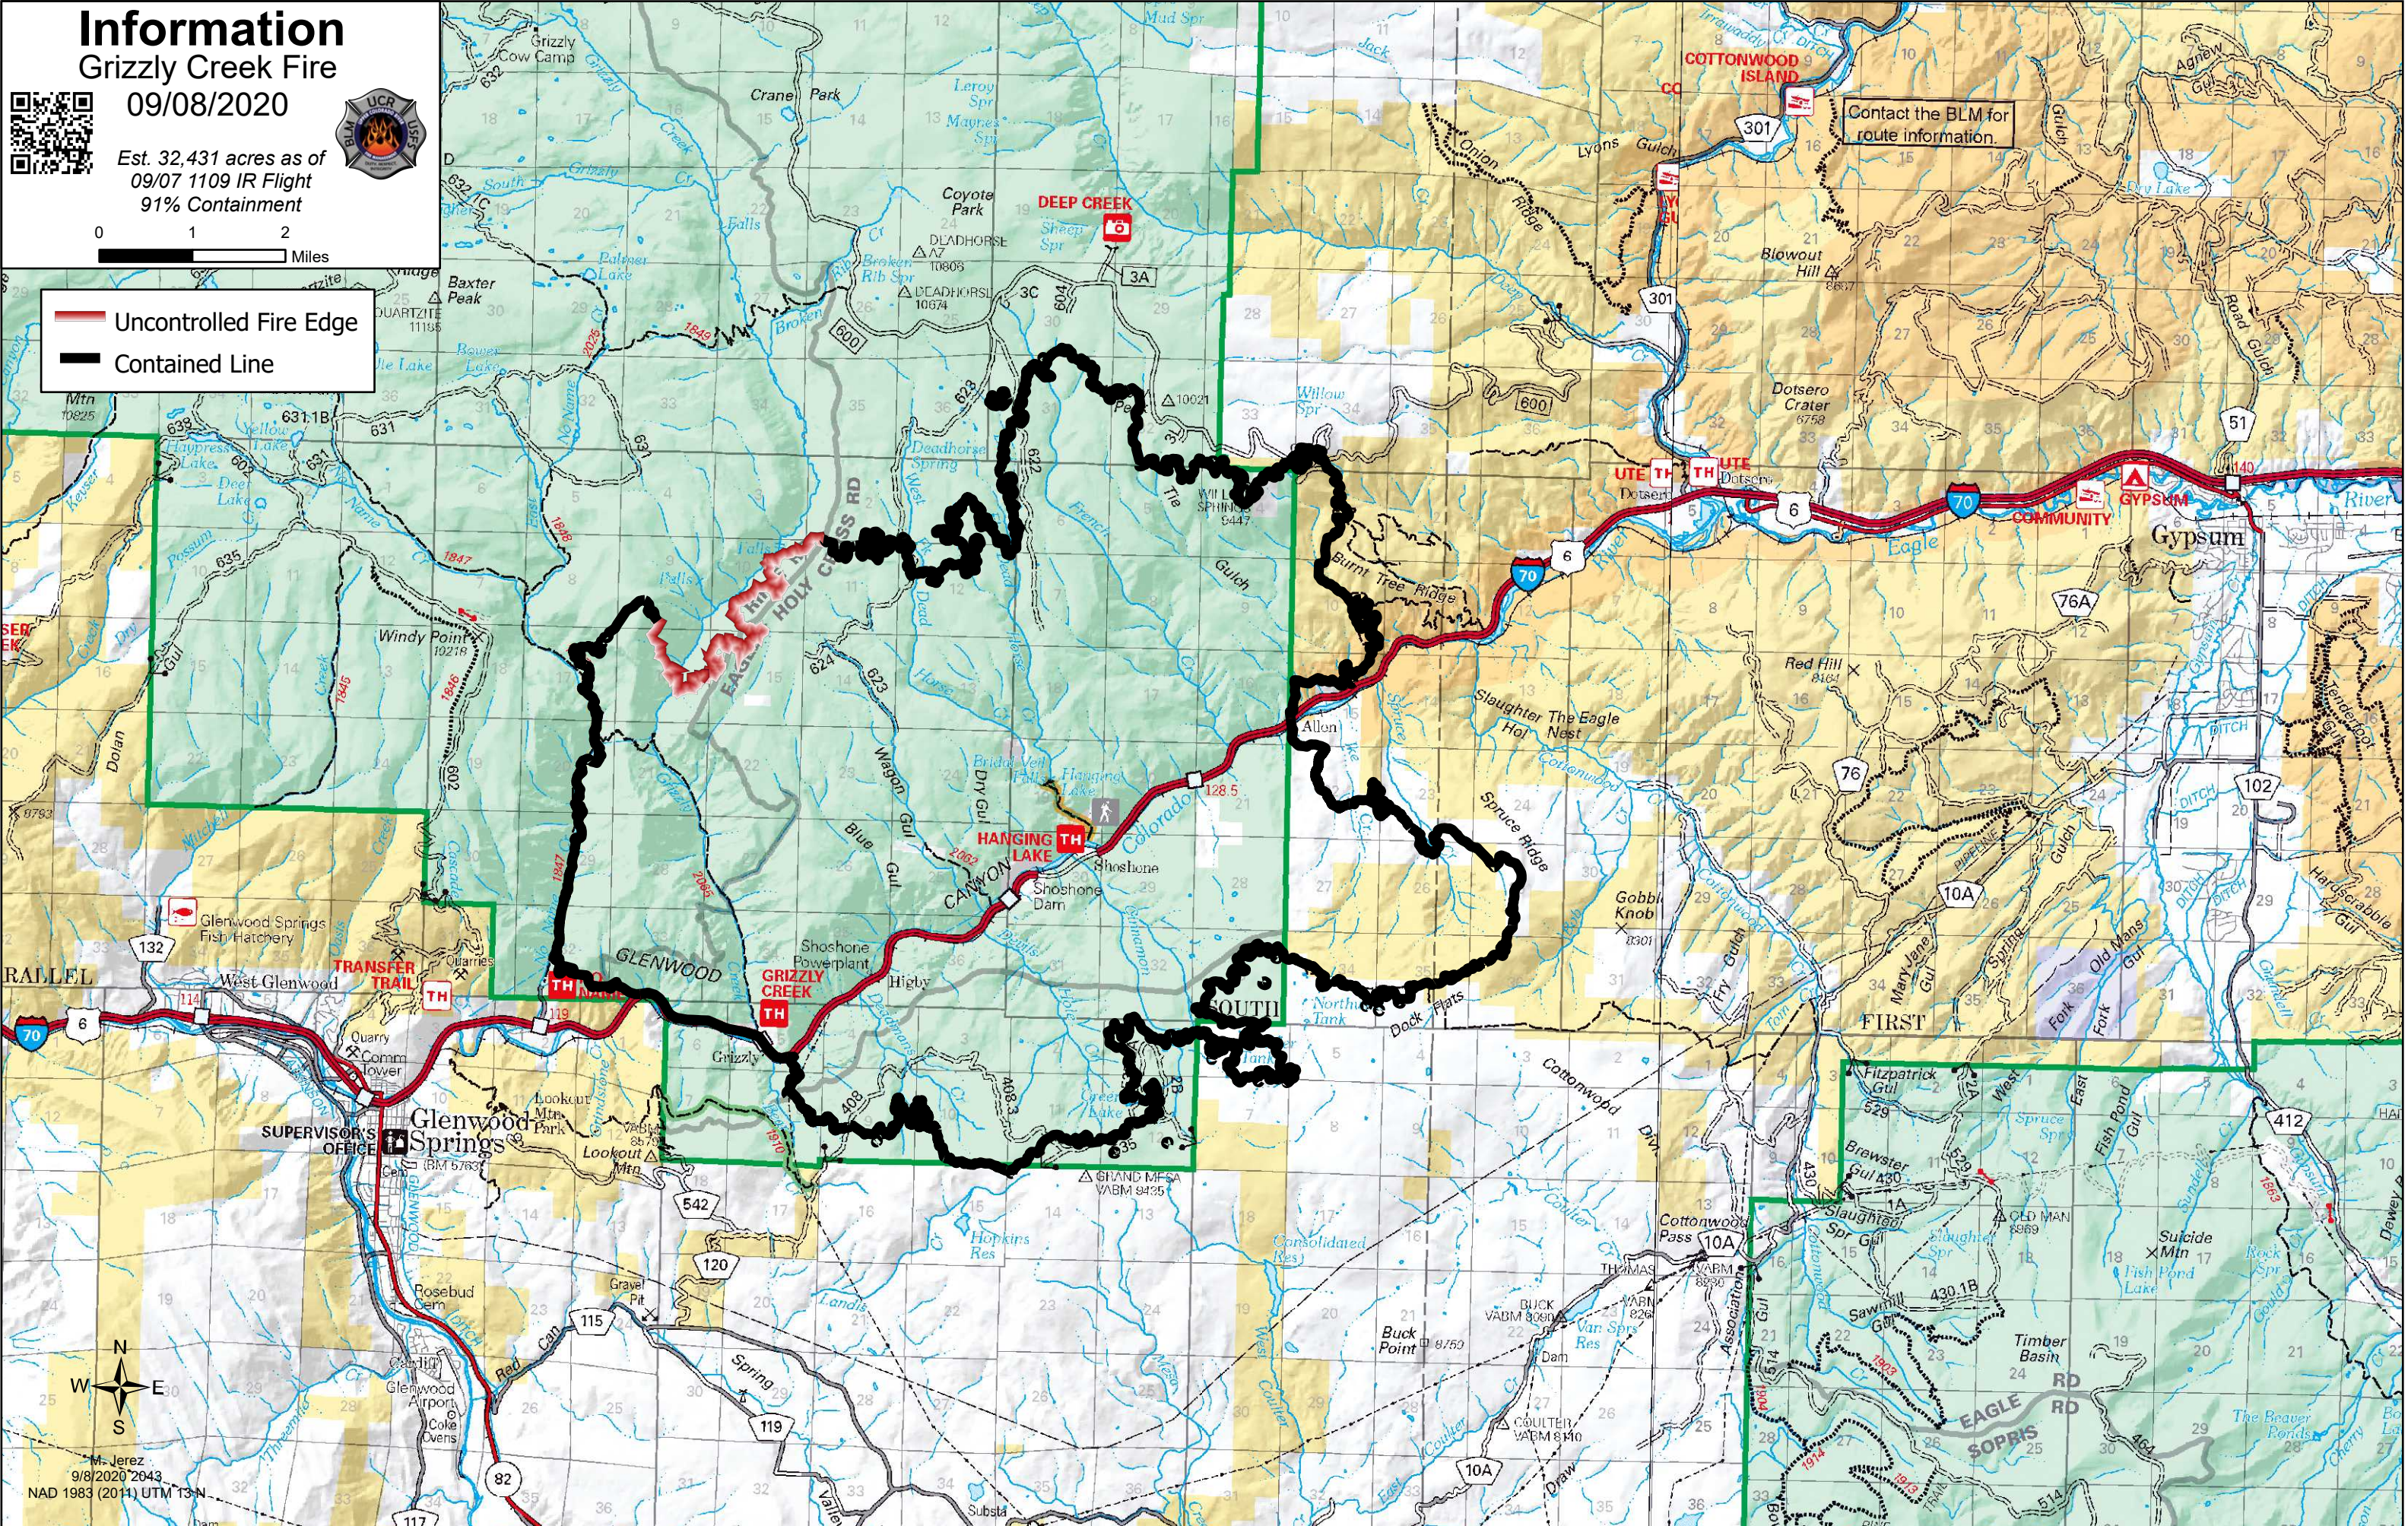

Information

Grizzly Creek Fire

09/08/2020

Est. 32,431 acres as of
09/07 1109 IR Flight
91% Containment

- Uncontrolled Fire Edge
- Contained Line

Contact the BLM for route information.