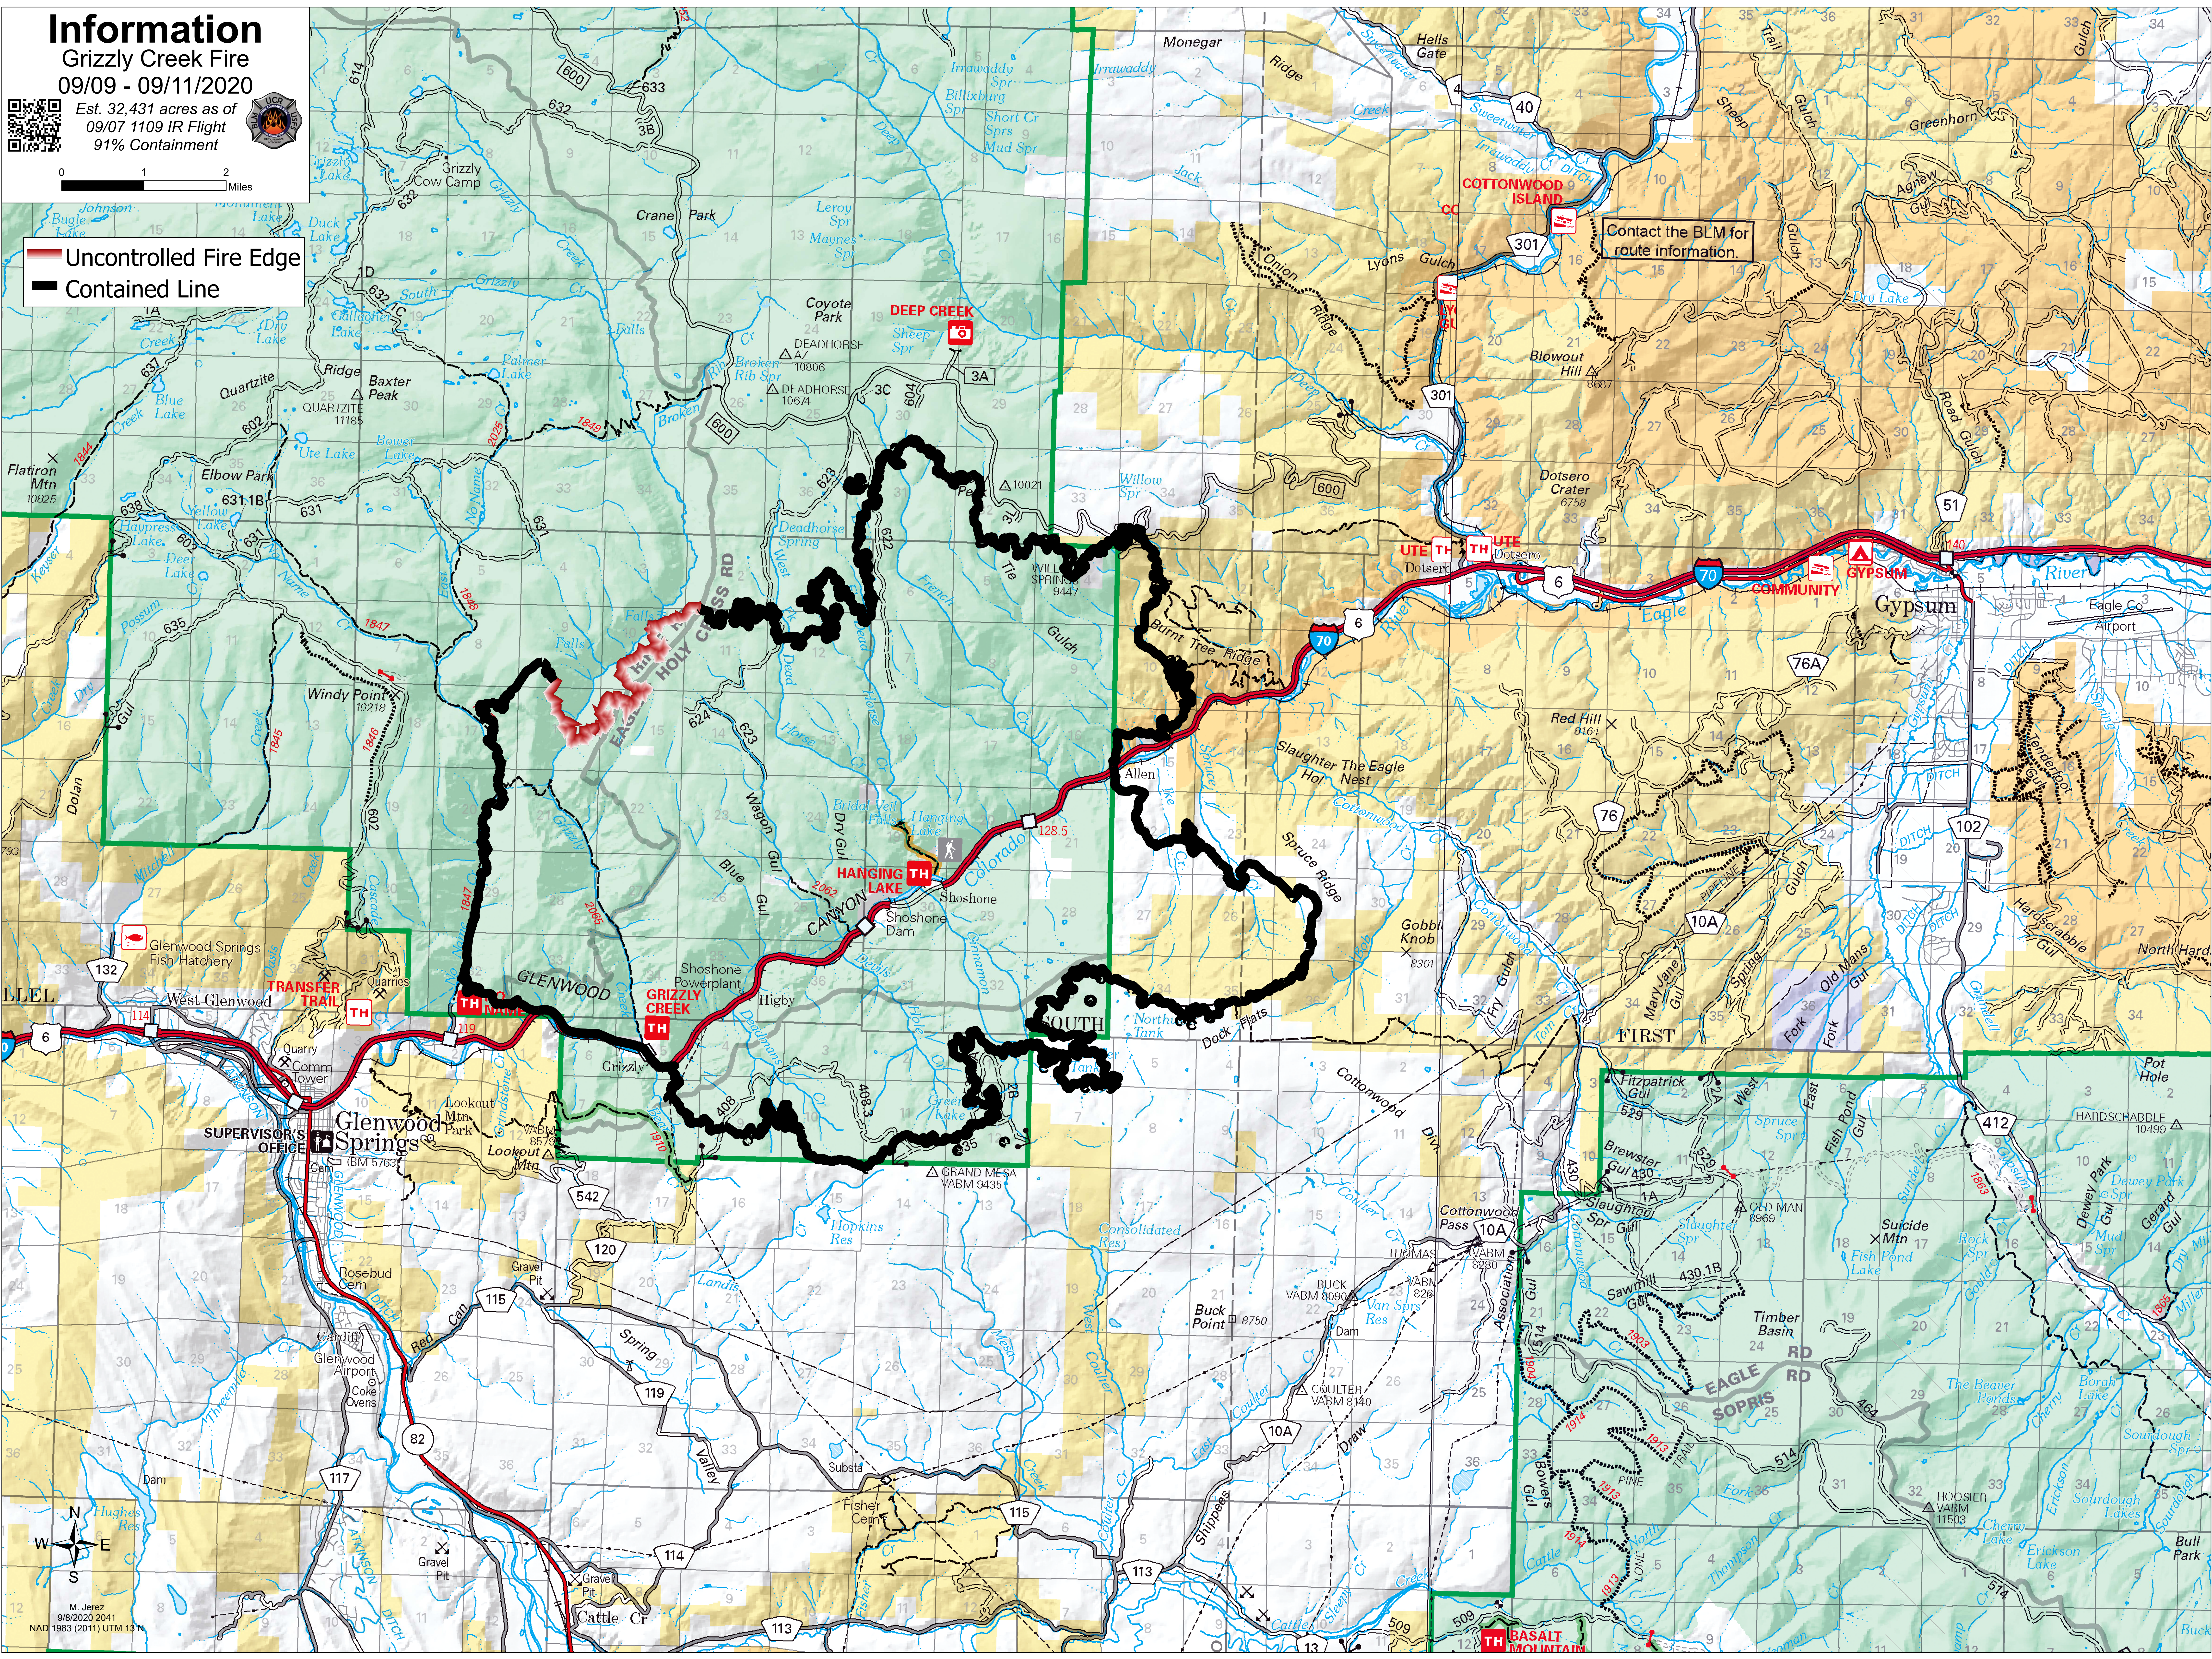

Information

Grizzly Creek Fire

09/09 - 09/11/2020

Est. 32,431 acres as of
09/07 1109 IR Flight
91% Containment

0 1 2 Miles

Uncontrolled Fire Edge
Contained Line

Contact the BLM for route information.